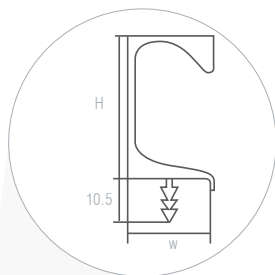

02. PROFILE

ALIGEE & ELLE

CODE	FINISH	LENGTH X WIDTH X HEIGHT
1-536-091	NATURAL ANODISED	2400mm x 16mm x 30mm
1-536-090	NATURAL ANODISED	2400mm x 19mm x 36mm

CODE	FINISH	LENGTH X WIDTH X HEIGHT
1-536-093	NATURAL ANODISED ALUMINIUM	2400mm x 16mm x 39.3mm
1-536-092	NATURAL ANODISED ALUMINIUM	2400mm x 19mm x 39.3mm