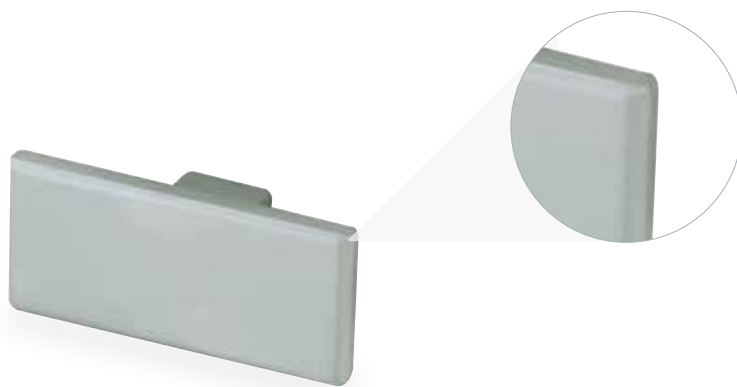

GRADUATE PULL

CODE

1-536-198

FINISH

SATIN CHROME

LENGTH X HEIGHT

45mm x 16mm