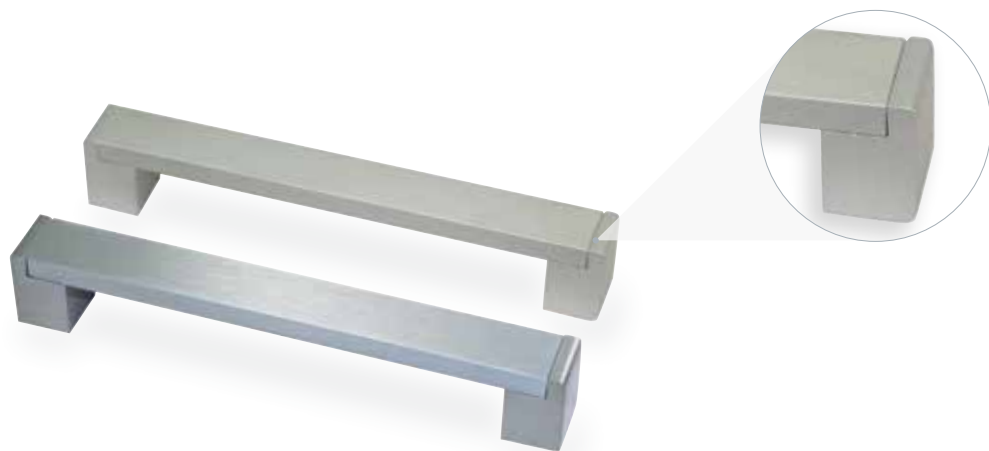

ROGUE

CODE	FINISH	LENGTH X HEIGHT
1-534-422	NATURAL ANODISED	183mm x 30mm
1-534-424	NATURAL ANODISED	375mm x 30mm
1-534-427	NATURAL ANODISED	683mm x 30mm

CODE	FINISH	LENGTH X HEIGHT
1-534-419	STAINLESS STEEL LOOK	183mm x 30mm
1-534-420	STAINLESS STEEL LOOK	375mm x 30mm
1-534-421	STAINLESS STEEL LOOK	683mm x 30mm