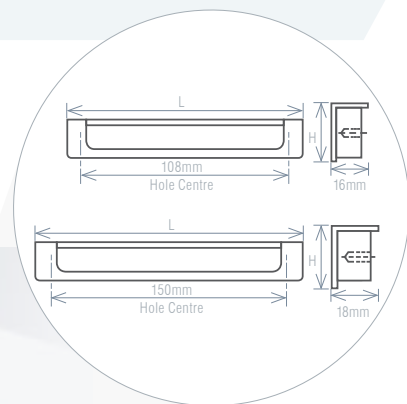

ALTO

CODE	FINISH	LENGTH X HEIGHT
1-537-150	SILVER GREY	108mm x 24mm

CODE	FINISH	LENGTH X HEIGHT
1-537-152	SILVER GREY	150mm x 29mm