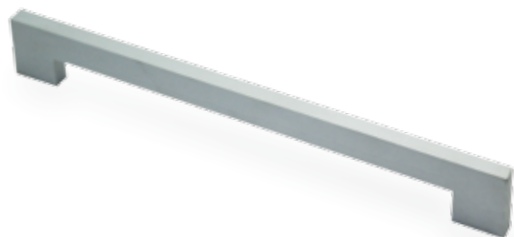

ELYSEE & ELYSEE II

ELYSEE CODE	FINISH	LENGTH X HEIGHT
1-534-442	NATURAL ANODISED ALUMINIUM	184mm x 33mm
1-534-444	NATURAL ANODISED ALUMINIUM	248mm x 33mm
1-534-446	NATURAL ANODISED ALUMINIUM	392mm x 33mm

ELYSEE II CODE	FINISH	LENGTH X HEIGHT
1-534-496	NATURAL ANODISED ALUMINIUM	144mm x 28mm
1-534-498	NATURAL ANODISED ALUMINIUM	207mm x 28mm
1-534-497	STAINLESS STEEL COLOUR	144mm x 28mm
1-534-499	STAINLESS STEEL COLOUR	207mm x 28mm