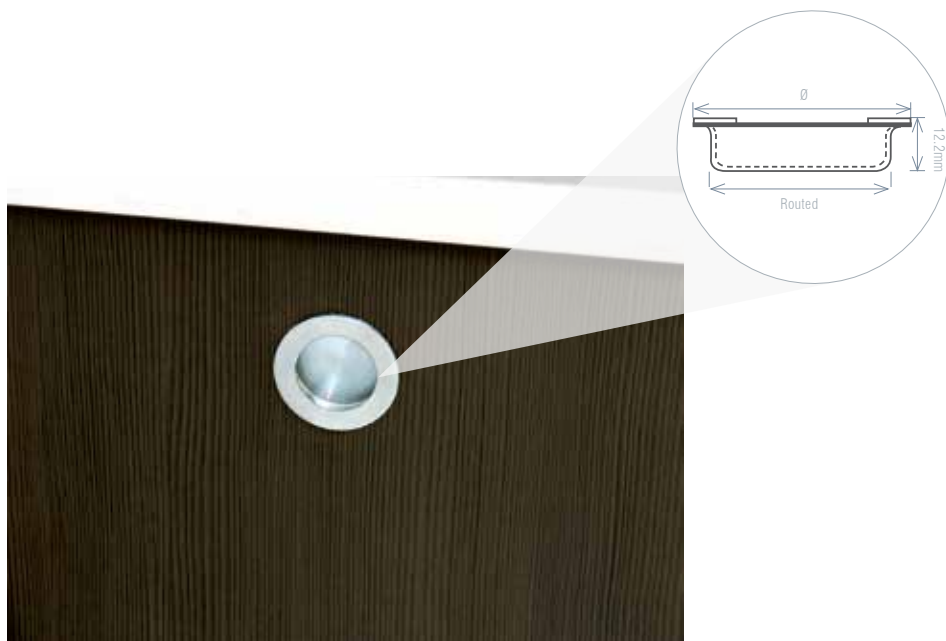

PORTLAND

CODE	FINISH	∅
1-536-322	NATURAL BRUSHED	59mm

CODE	FINISH	∅
1-536-320	POLISHED CHROME	79mm