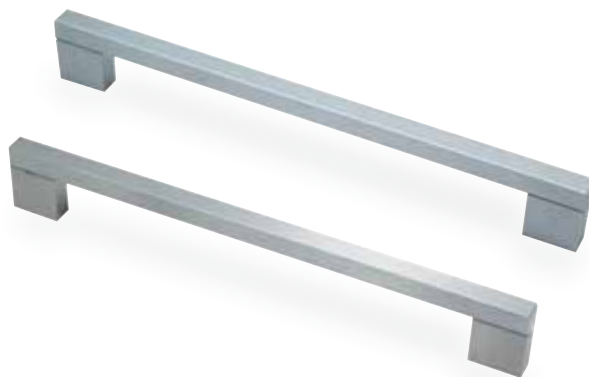

ELYSEE & ELYSEE II

ELYSEE CODE	FINISH	LENGTH X HEIGHT
1-534-442	NATURAL ANODISED ALUMINIUM	184mm x 33mm
1-534-444	NATURAL ANODISED ALUMINIUM	248mm x 33mm
1-534-446	NATURAL ANODISED ALUMINIUM	392mm x 33mm

ELYSEE II CODE	FINISH	LENGTH X HEIGHT
1-534-496	NATURAL ANODISED ALUMINIUM	144mm x 28mm
1-534-498	NATURAL ANODISED ALUMINIUM	207mm x 28mm
1-534-497	STAINLESS STEEL COLOUR	144mm x 28mm
1-534-499	STAINLESS STEEL COLOUR	207mm x 28mm