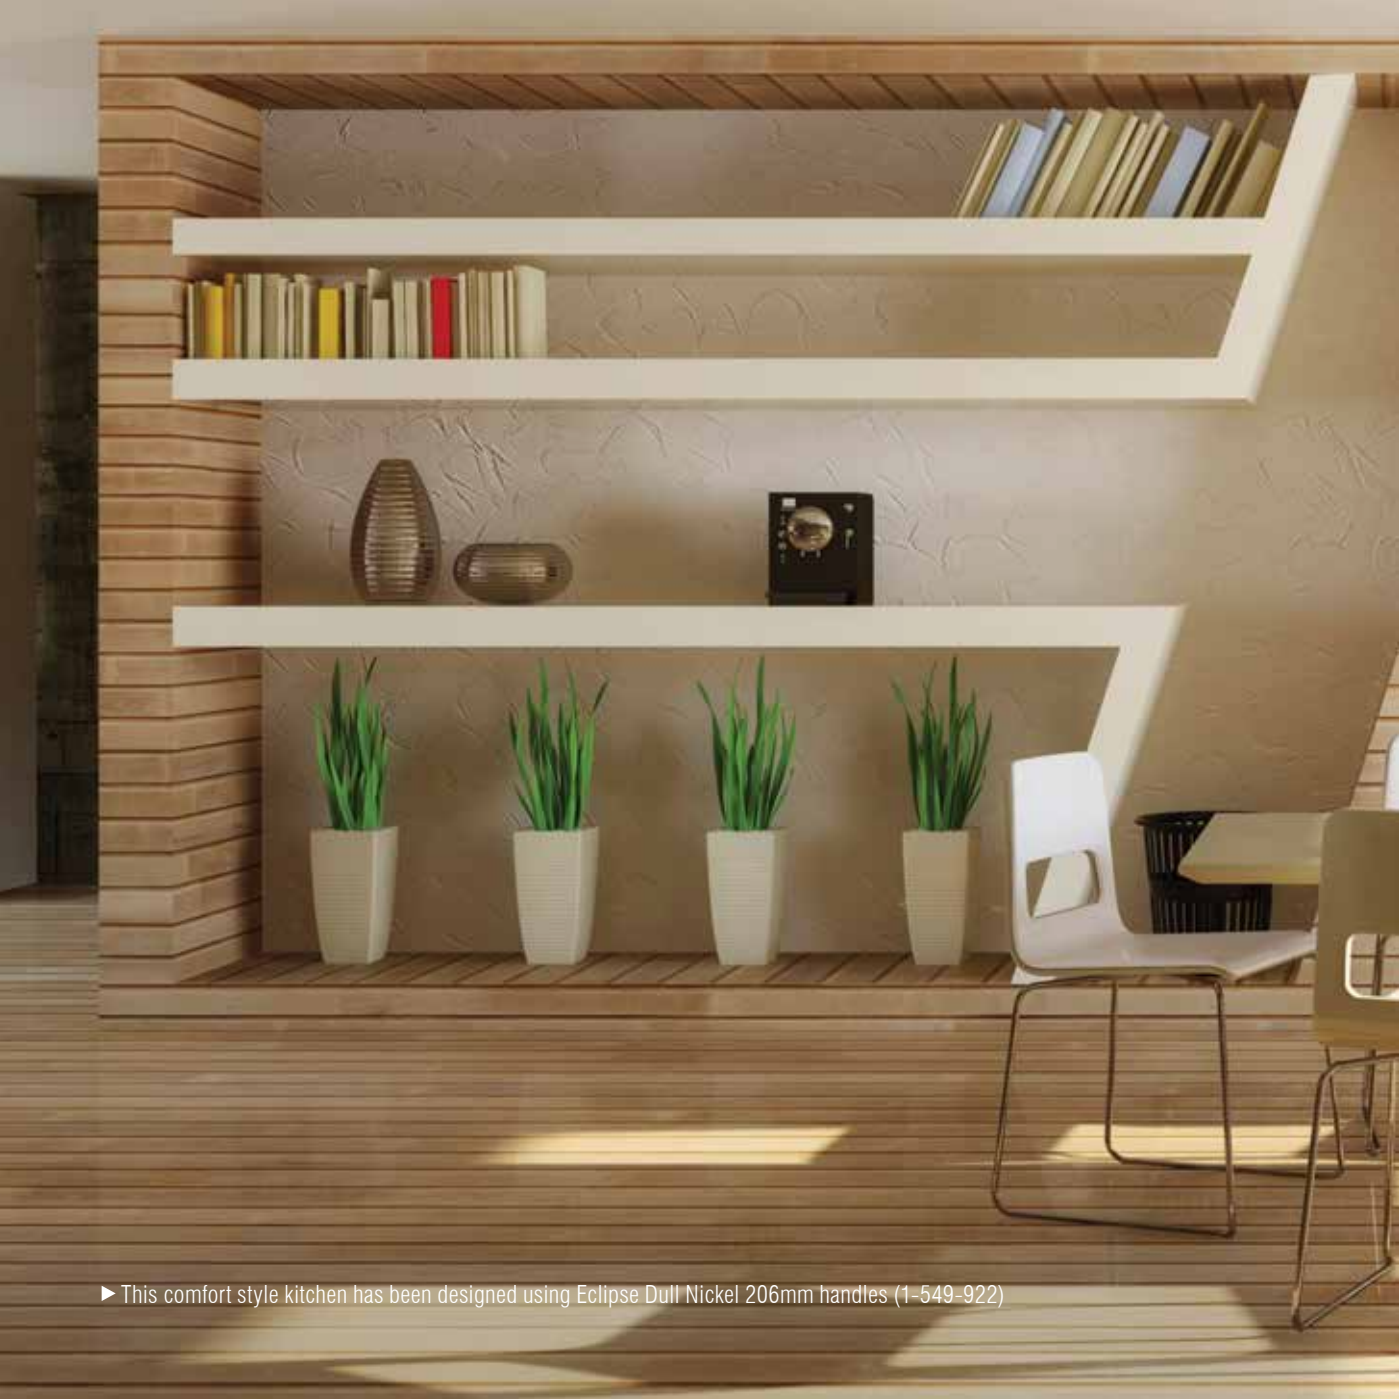

► This comfort style kitchen has been designed using Eclipse Dull Nickel 206mm handles (1-549-922)