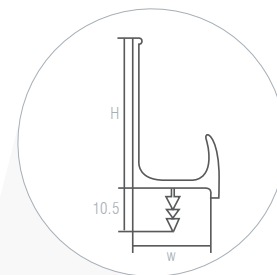

02. PROFILE

ALIGEE & ELLE

CODE	FINISH	LENGTH X WIDTH X HEIGHT
1-536-091	NATURAL ANODISED	2400mm x 16mm x 30mm
1-536-090	NATURAL ANODISED	2400mm x 19mm x 36mm

CODE	FINISH	LENGTH X WIDTH X HEIGHT
1-536-093	NATURAL ANODISED ALUMINIUM	2400mm x 16mm x 39.3mm
1-536-092	NATURAL ANODISED ALUMINIUM	2400mm x 19mm x 39.3mm