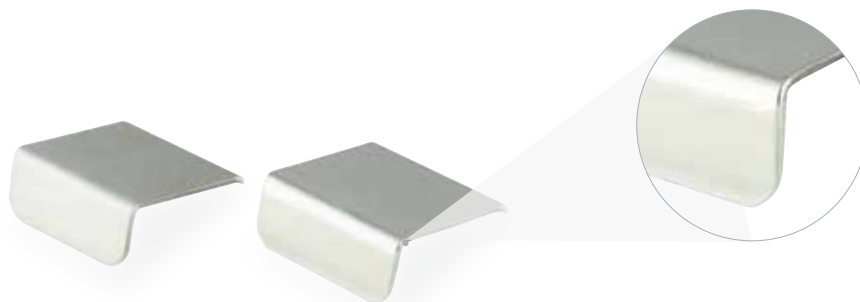

GREENWICH PULL

CODE	FINISH	LENGTH X HEIGHT
1-536-308	NATURAL BRUSHED STAINLESS STEEL	35mm x 36mm
1-536-310	NATURAL BRUSHED STAINLESS STEEL	100mm x 36mm
1-536-312	NATURAL BRUSHED STAINLESS STEEL	200mm x 36mm
1-536-314	NATURAL BRUSHED STAINLESS STEEL	300mm x 36mm

CODE	FINISH	LENGTH X HEIGHT
1-536-300	POLISHED STAINLESS STEEL	35mm x 36mm
1-536-302	POLISHED STAINLESS STEEL	100mm x 36mm
1-536-304	POLISHED STAINLESS STEEL	200mm x 36mm
1-536-306	POLISHED STAINLESS STEEL	300mm x 36mm