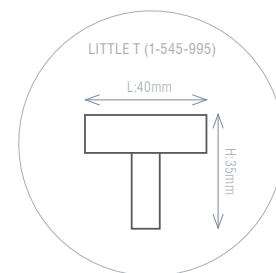

CODE	FINISH	LENGTH X HEIGHT
1-546-000	STAINLESS STEEL	136mm x 35mm
1-546-006	STAINLESS STEEL	168mm x 35mm
1-546-012	STAINLESS STEEL	200mm x 35mm
1-546-018	STAINLESS STEEL	232mm x 35mm
1-511-156	STAINLESS STEEL	284mm x 35mm
1-546-024	STAINLESS STEEL	328mm x 35mm

CODE	FINISH	LENGTH X HEIGHT
1-546-030	STAINLESS STEEL	392mm x 35mm
1-546-036	STAINLESS STEEL	424mm x 35mm
1-546-038	STAINLESS STEEL	520mm x 35mm
1-546-040	STAINLESS STEEL	648mm x 35mm
1-546-042	STAINLESS STEEL	776mm x 35mm
1-545-995	LITTLE T STAINLESS STEEL	40mm x 35mm