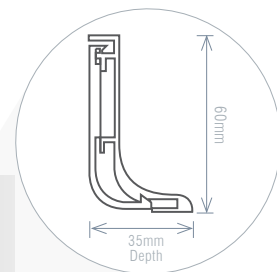

| CODE | FINISH | LENGTH X HEIGHT X DEPTH |
|-----------|--------|-------------------------|
| 1-534-360 | BLACK | 4080mm x 48mm x 24mm |

GOLINE

Double Profile

| CODE | FINISH | LENGTH X HEIGHT X DEPTH |
|-----------|---------------------------------|-------------------------|
| 1-534-342 | ANODISED ALUMINIUM | 4180mm x 66mm x 24mm |
| 1-534-352 | BRUSHED STAINLESS STEEL LOOK | 4180mm x 66mm x 24mm |

| CODE | FINISH | LENGTH X HEIGHT X DEPTH |
|-----------|--------|-------------------------|
| 1-534-362 | BLACK | 4180mm x 66mm x 24mm |

02. PROFILE

C SCOOP

| CODE | FINISH | LENGTH X HEIGHT |
|-----------|----------------------------|-----------------|
| 1-536-271 | NATURAL ANODISED ALUMINIUM | 2400mm x 70mm |

J SCOOP

| CODE | FINISH | LENGTH X HEIGHT |
|-----------|----------------------------|-----------------|
| 1-536-276 | NATURAL ANODISED ALUMINIUM | 2400mm x 60mm |

02. PROFILE

ALIGEE & ELLE

| CODE | FINISH | LENGTH X WIDTH X HEIGHT |
|-----------|------------------|-------------------------|
| 1-536-091 | NATURAL ANODISED | 2400mm x 16mm x 30mm |
| 1-536-090 | NATURAL ANODISED | 2400mm x 19mm x 36mm |