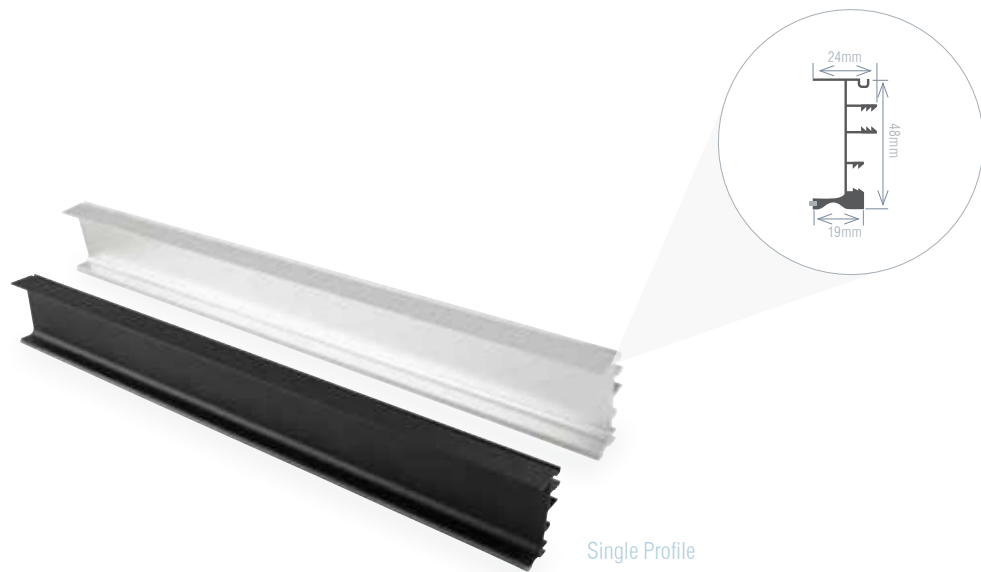

02. PROFILE

GOLINE

CODE	FINISH	LENGTH X HEIGHT X DEPTH
1-534-340	ANODISED ALUMINIUM	4080mm x 48mm x 24mm
1-534-350	BRUSHED STAINLESS STEEL LOOK	4080mm x 48mm x 24mm

CODE	FINISH	LENGTH X HEIGHT X DEPTH
1-534-360	BLACK	4080mm x 48mm x 24mm