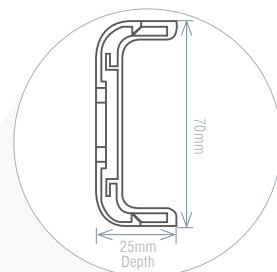

| CODE | FINISH | LENGTH X HEIGHT |
|-----------|----------------------|-----------------|
| 1-534-202 | DULL CHROME | 105mm x 25mm |
| 1-534-208 | DULL CHROME | 135mm x 25mm |
| 1-534-214 | DULL CHROME | 167mm x 25mm |
| 1-534-220 | DULL CHROME | 232mm x 25mm |
| 1-534-232 | DULL CHROME | 296mm x 25mm |
| 1-534-238 | DULL CHROME | 360mm x 25mm |
| 1-534-244 | DULL CHROME | 455mm x 25mm |
| 1-534-205 | STAINLESS STEEL LOOK | 105mm x 25mm |
| 1-534-211 | STAINLESS STEEL LOOK | 135mm x 25mm |
| 1-534-217 | STAINLESS STEEL LOOK | 167mm x 25mm |
| 1-534-219 | STAINLESS STEEL LOOK | 232mm x 25mm |
| 1-534-223 | STAINLESS STEEL LOOK | 296mm x 25mm |

02. PROFILE

GOLINE

| CODE | FINISH | LENGTH X HEIGHT X DEPTH |
|-----------|---------------------------------|-------------------------|
| 1-534-340 | ANODISED ALUMINIUM | 4080mm x 48mm x 24mm |
| 1-534-350 | BRUSHED STAINLESS STEEL LOOK | 4080mm x 48mm x 24mm |

| CODE | FINISH | LENGTH X HEIGHT X DEPTH |
|-----------|--------|-------------------------|
| 1-534-360 | BLACK | 4080mm x 48mm x 24mm |

GOLINE

Double Profile

| CODE | FINISH | LENGTH X HEIGHT X DEPTH |
|-----------|---------------------------------|-------------------------|
| 1-534-342 | ANODISED ALUMINIUM | 4180mm x 66mm x 24mm |
| 1-534-352 | BRUSHED STAINLESS STEEL LOOK | 4180mm x 66mm x 24mm |

| CODE | FINISH | LENGTH X HEIGHT X DEPTH |
|-----------|--------|-------------------------|
| 1-534-362 | BLACK | 4180mm x 66mm x 24mm |

02. PROFILE

C SCOOP

| CODE | FINISH | LENGTH X HEIGHT |
|-----------|----------------------------|-----------------|
| 1-536-271 | NATURAL ANODISED ALUMINIUM | 2400mm x 70mm |