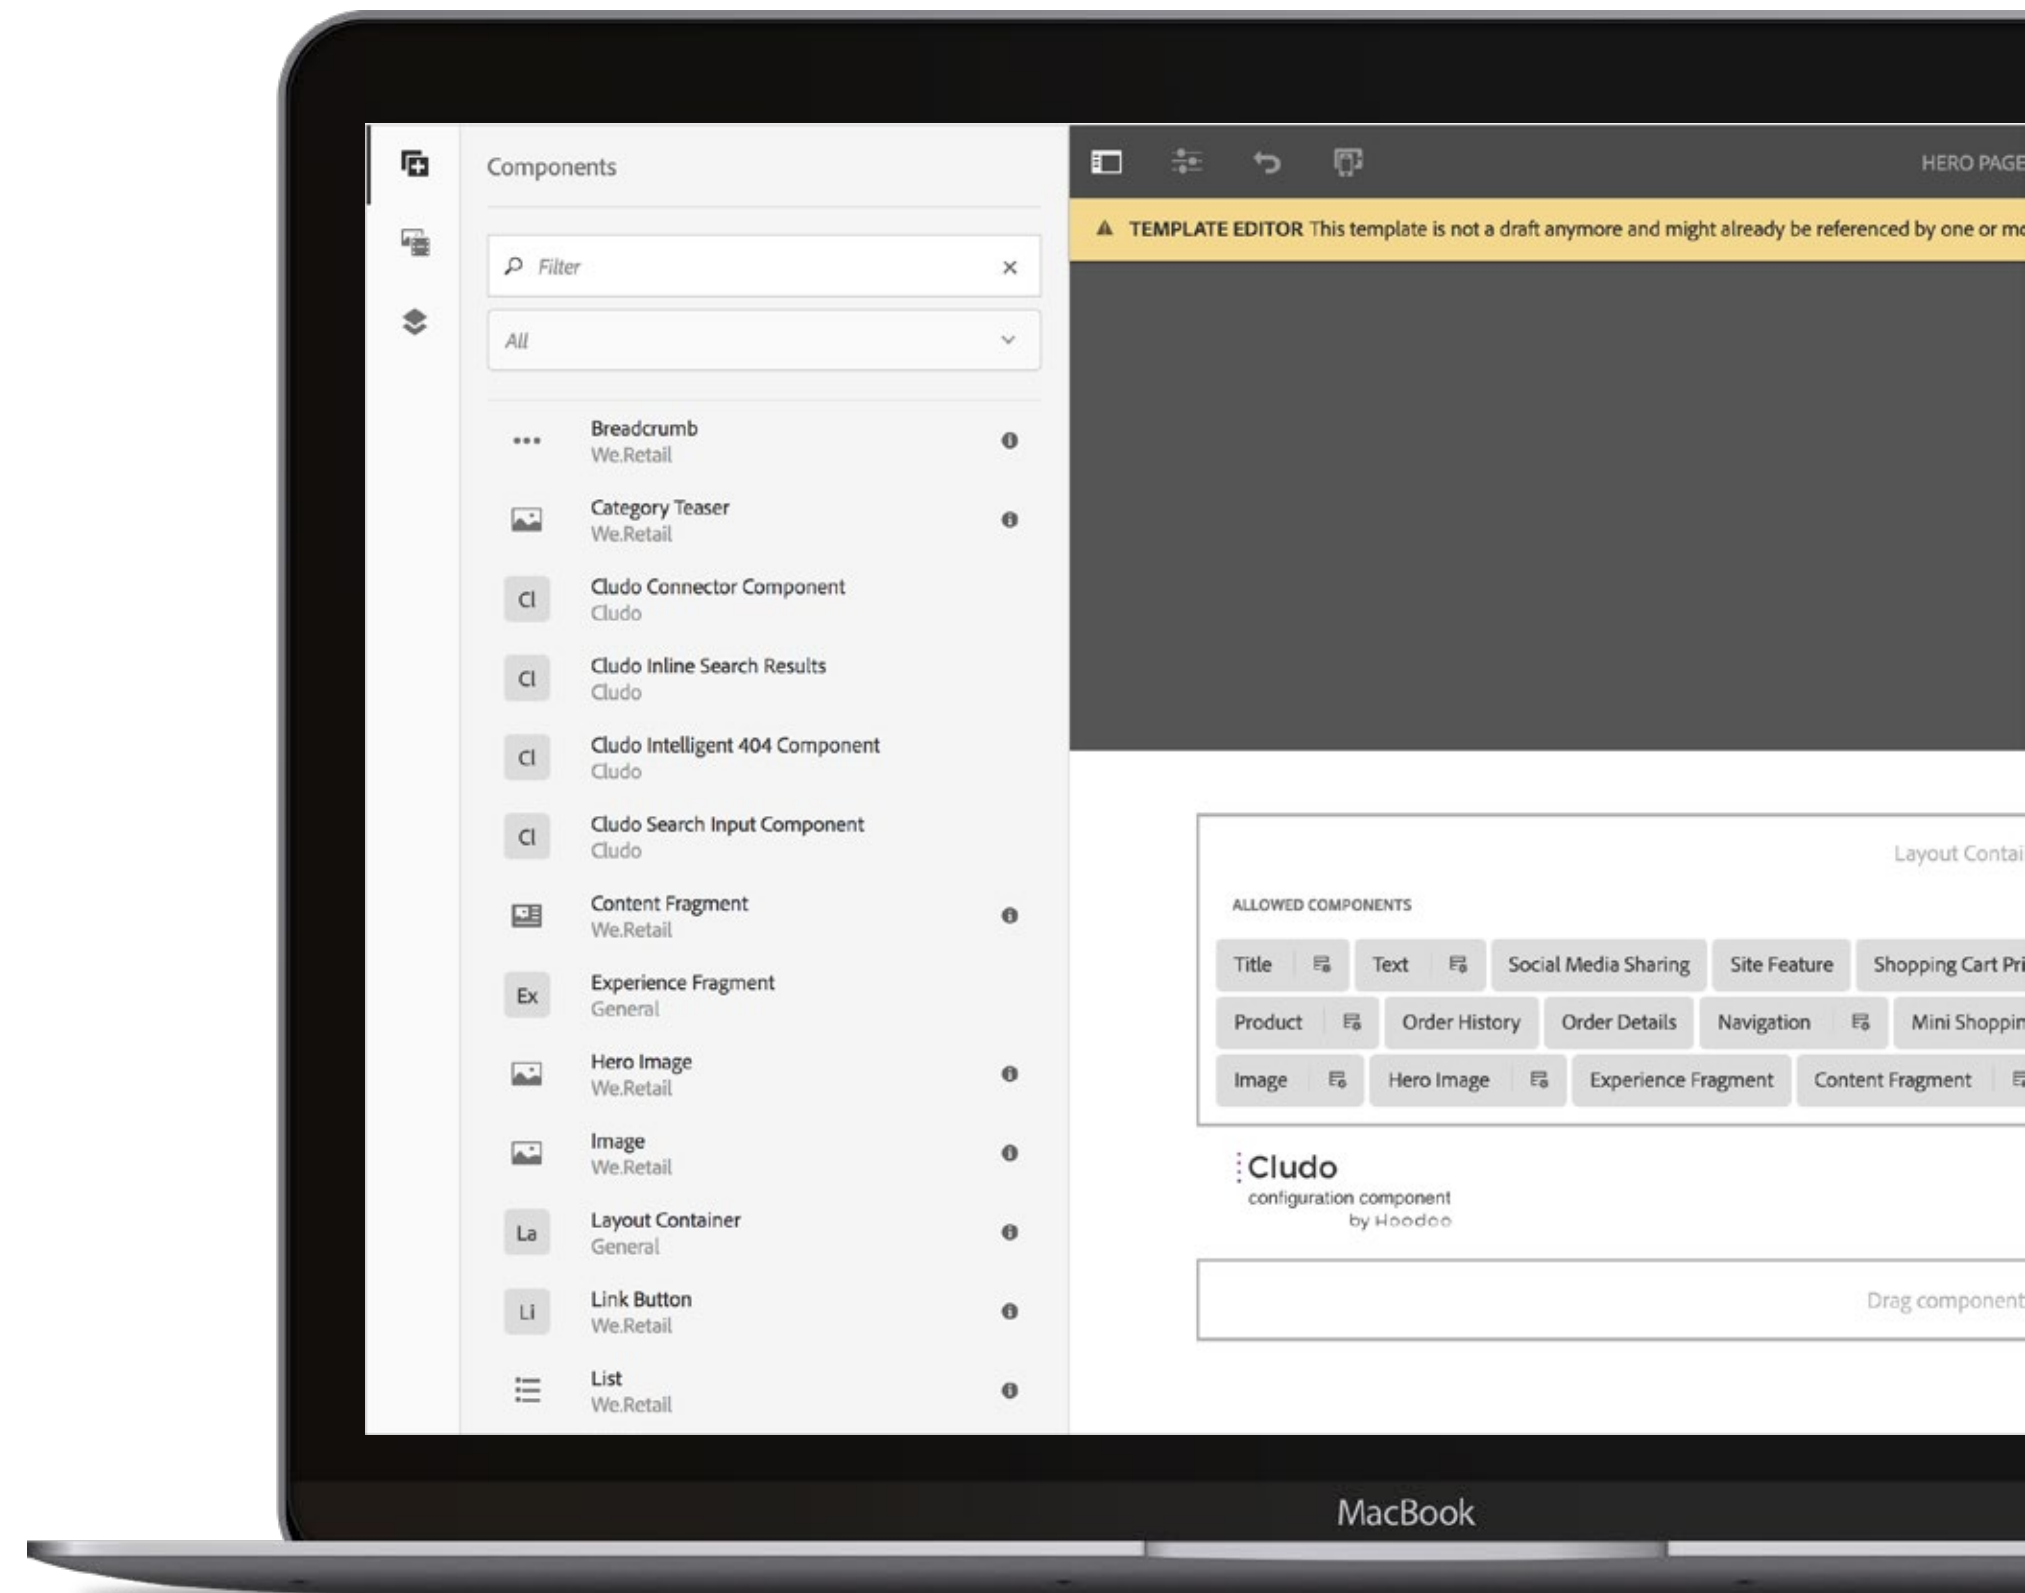

Drag'n'Drop Cludo Components For Your Templates

Intelligent Autocomplete Input

Assist users by auto-completing their searches with intelligent results by simply placing a search component in our template.

Search Results

Customize the search results for any experience with an easy to use component.

Query-Driven Lists

Drive smart page or asset listings from the Cludo API and get live content updates across pages without worrying about cache inconsistencies.

Intelligent Site Search Functionality

Enjoy smarter results with all components including bigram matching, synonyms, derivative words, spell check, keyword highlights, and "did you mean?"