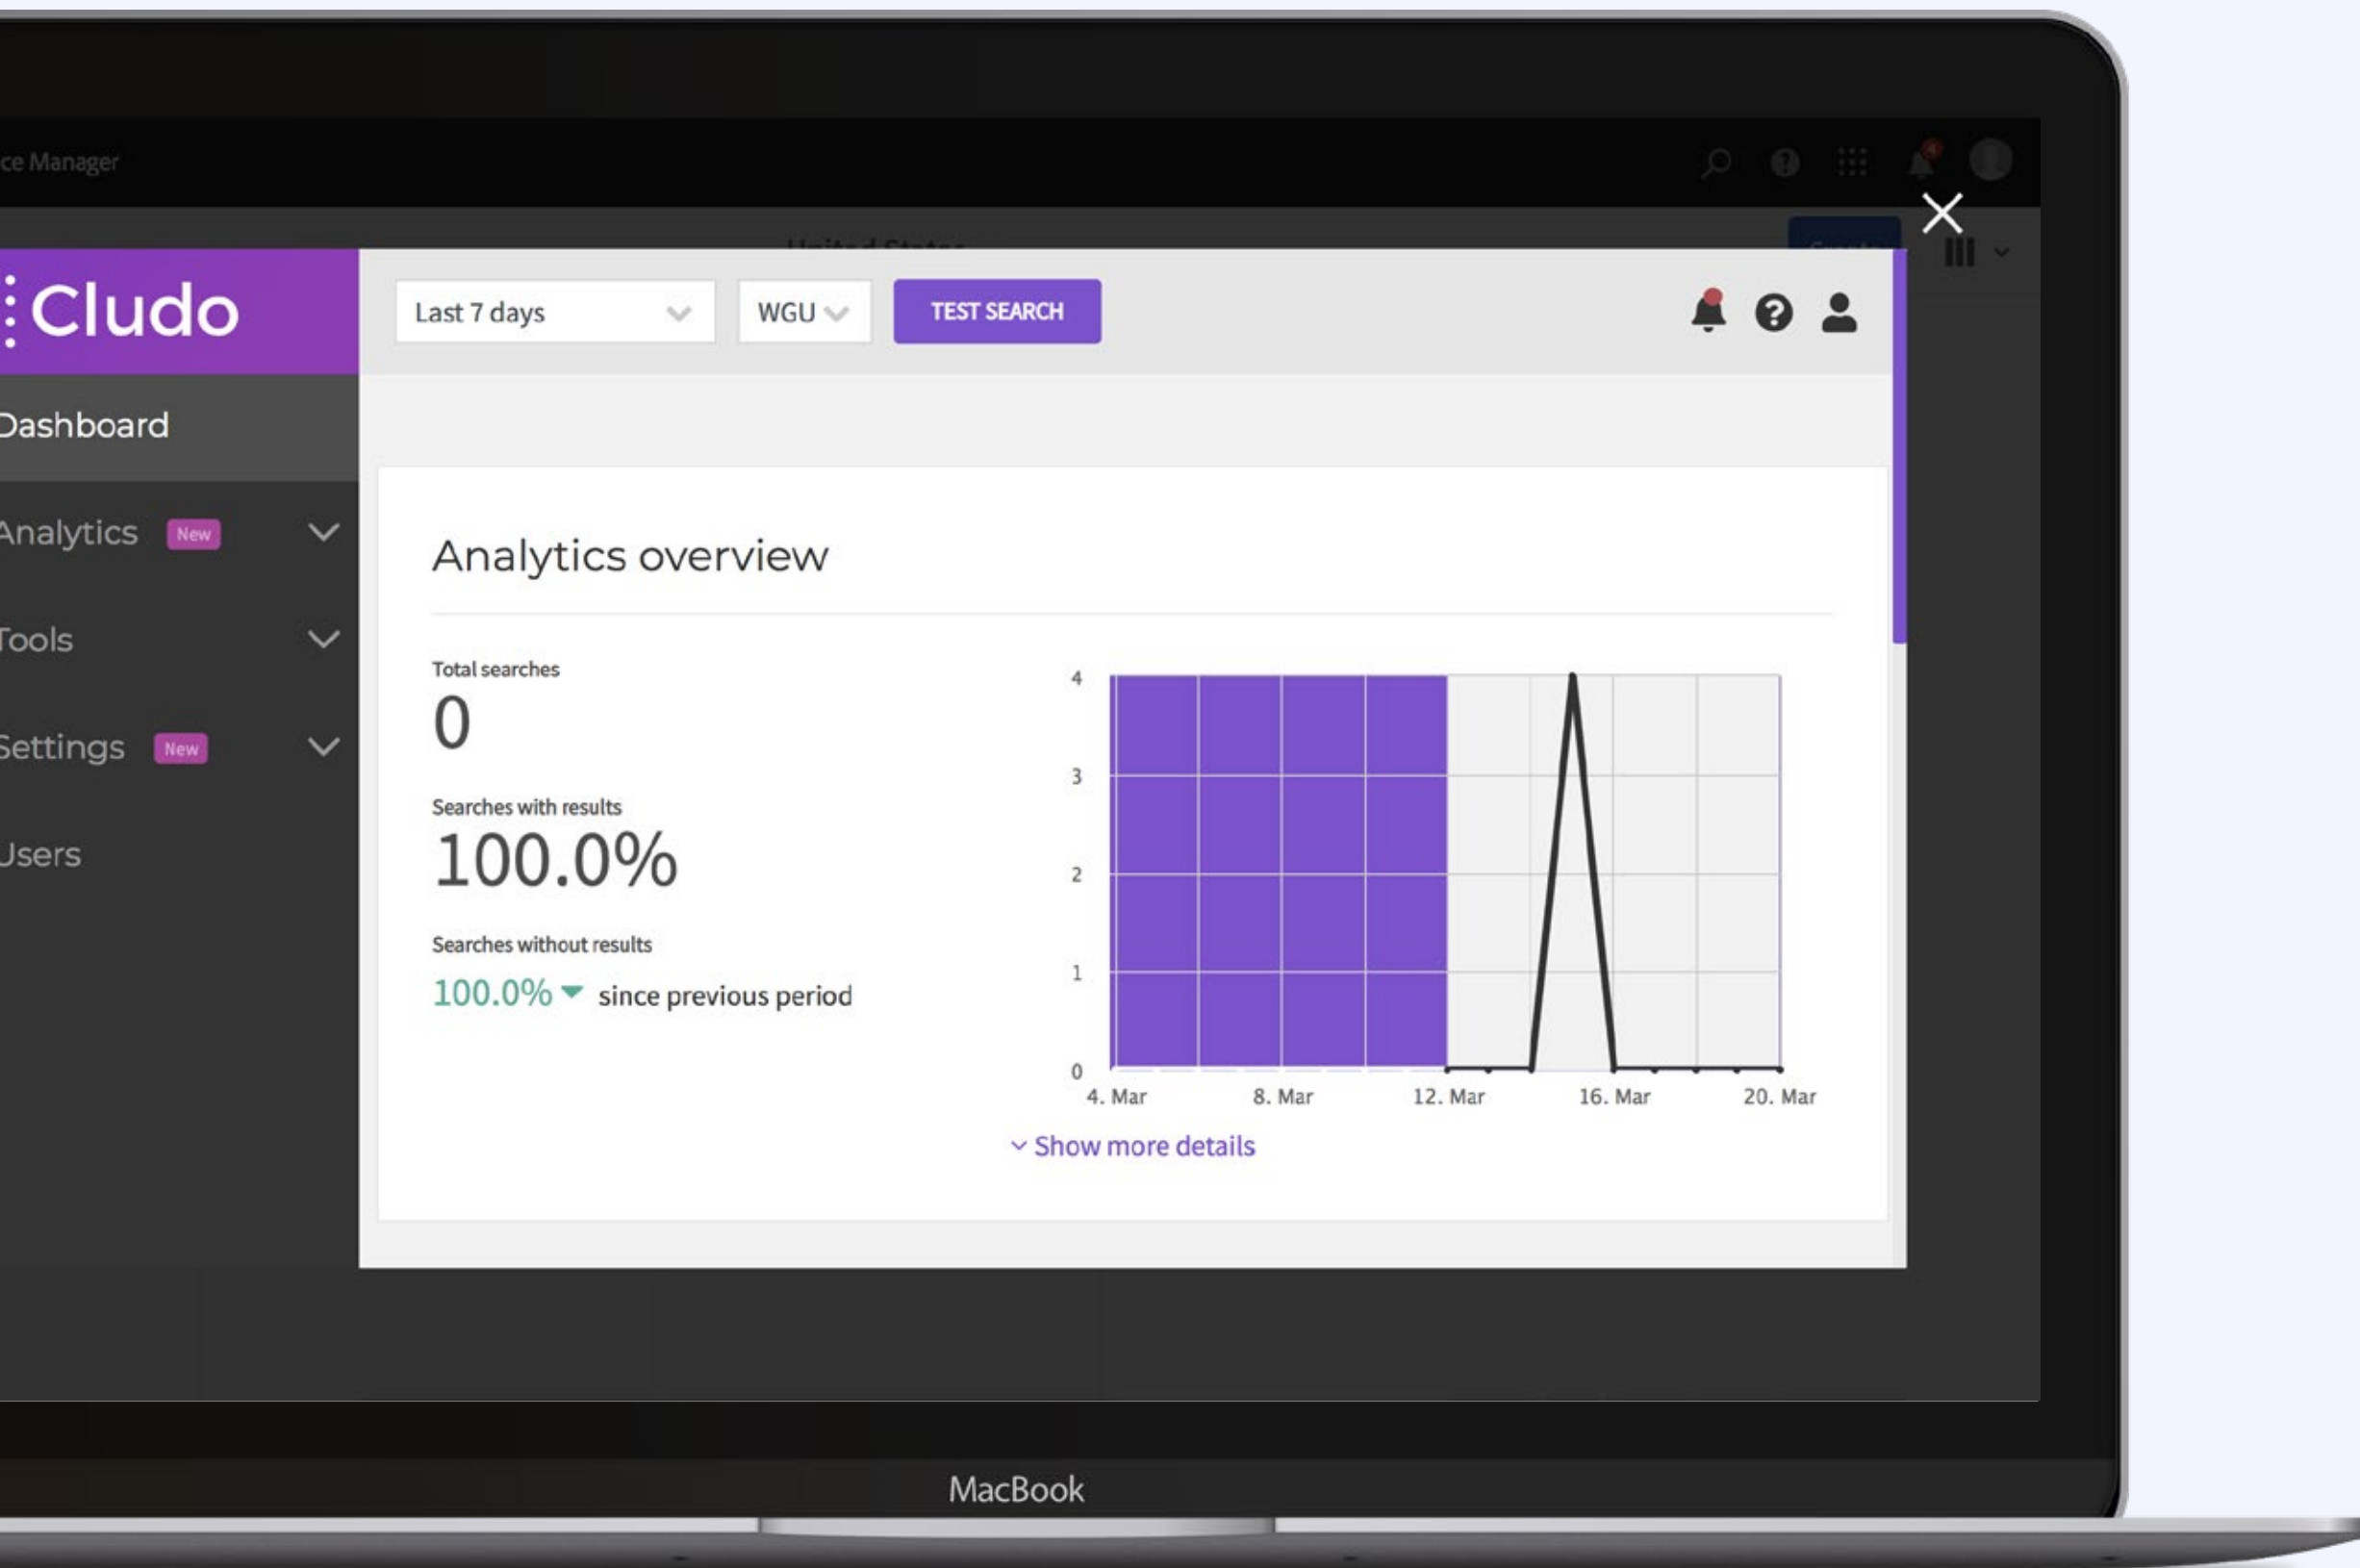

Quick Dashboard Access

Access your Cludo dashboard without leaving AEM through Adobe Experience Manager's Touch UI tools console.

Review Search Analytics

Quick access to Cludo's actionable search analytics allow you to optimize your site search right from the source.