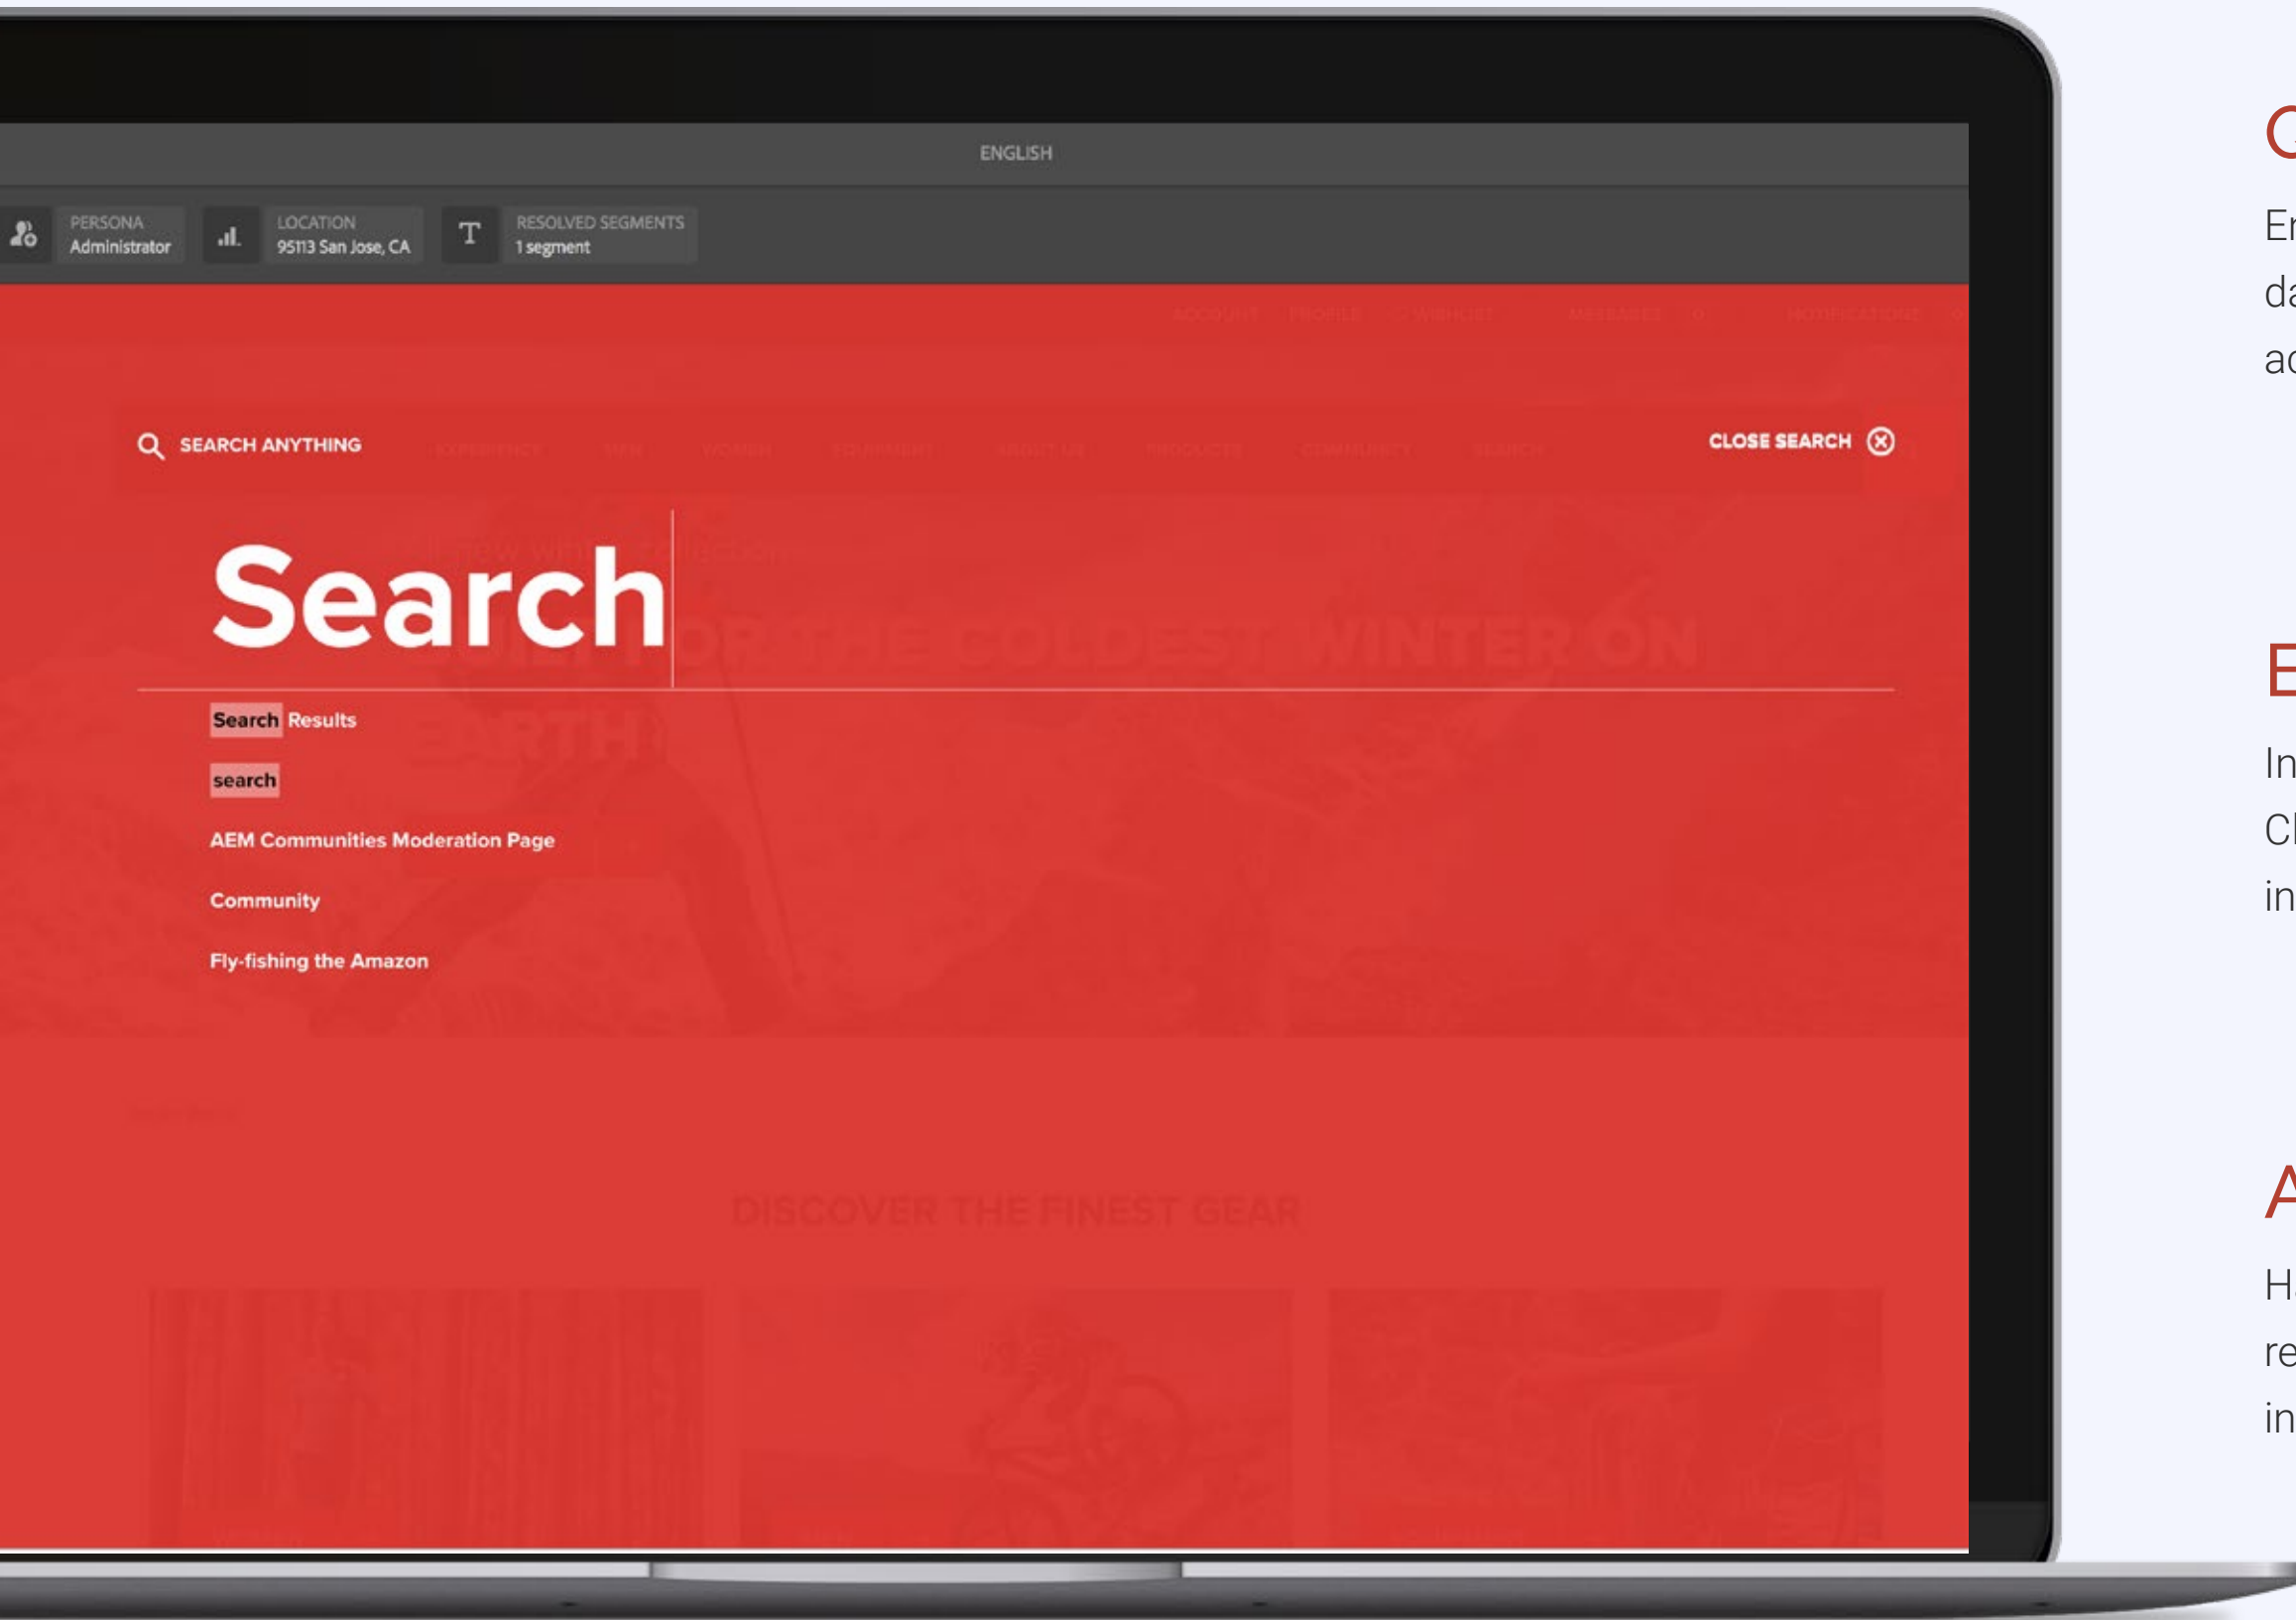

Fully Integrated AEM Solution

Quick Connection to Cludo

Enable search through the AEM Cloud Service dashboard and securely connect to your Cludo account during a one-time setup.

Easy Integration Into Your Sites

Include the Cludo scripts by simply adding the Cludo Client Library to your template or embed it in your existing custom Client Libraries.

Automatically Recrawl Published Pages

Have confidence your content will appear in results immediately after publishing with an integrated Cludo replication agent.