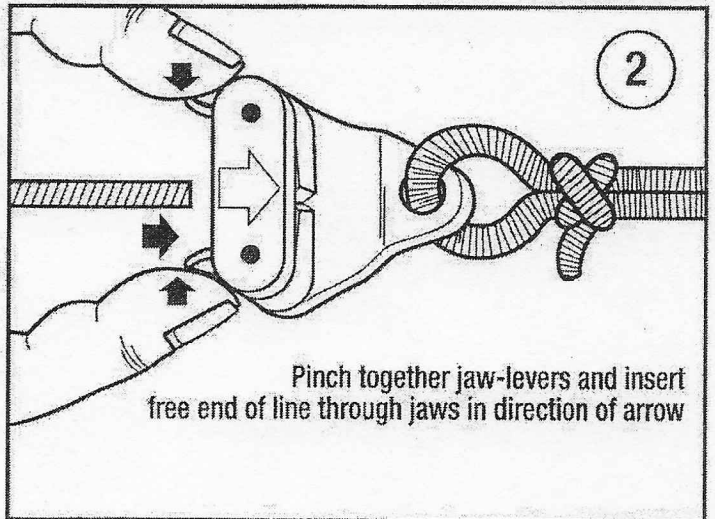

## LINE TIGHTENER

For all clotheslines

Manufactured in USA by

• Load Limit-100lbs.