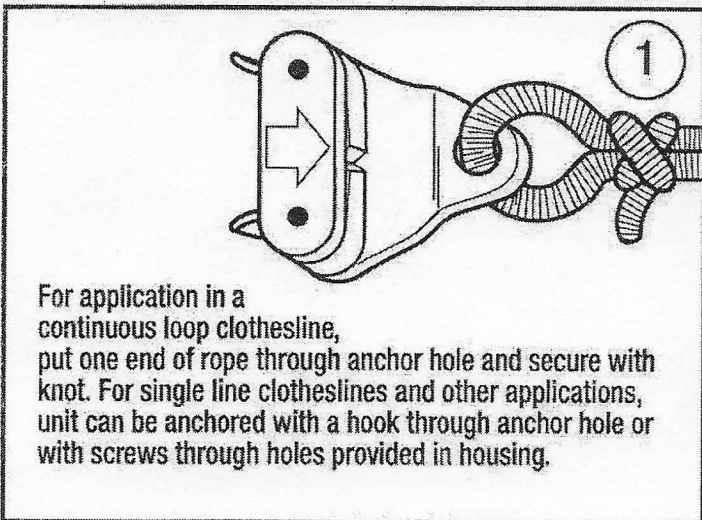

**NEW!**

MODEL #90

## LINE TIGHTENER

For all clotheslines

Manufactured in USA by

• Load Limit-100lbs.