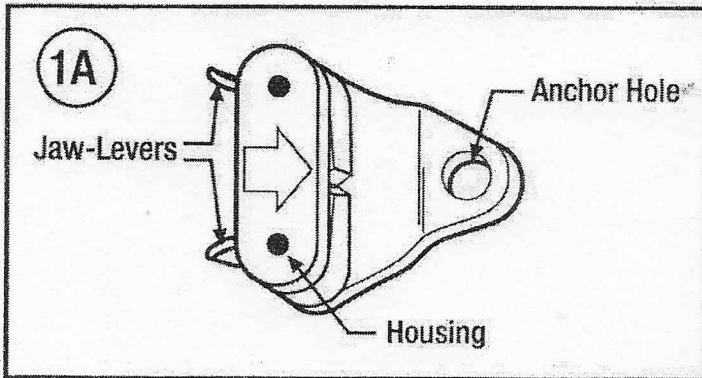

**NEW!**

MODEL #90

## LINE TIGHTENER

For all clotheslines

Manufactured in USA by

• Load Limit-100lbs.