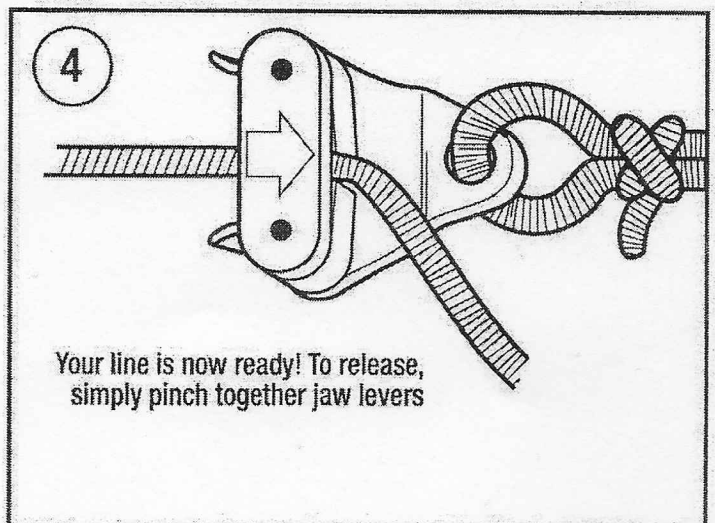

**NEW!**

MODEL #90

## LINE TIGHTENER

For all clotheslines

Manufactured in USA by

• Load Limit-100lbs.