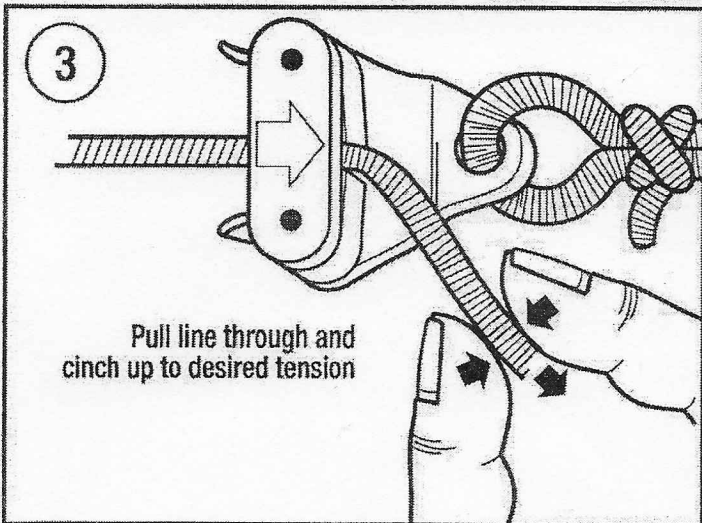

## LINE TIGHTENER

For all clotheslines

Manufactured in USA by

• Load Limit-100lbs.