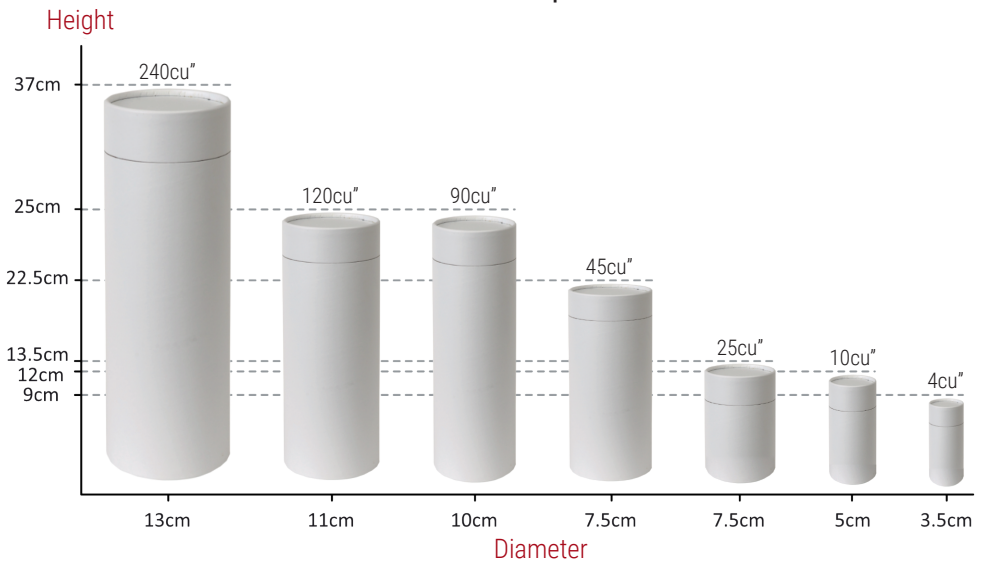

## Scatter Tube Size Comparison Chart