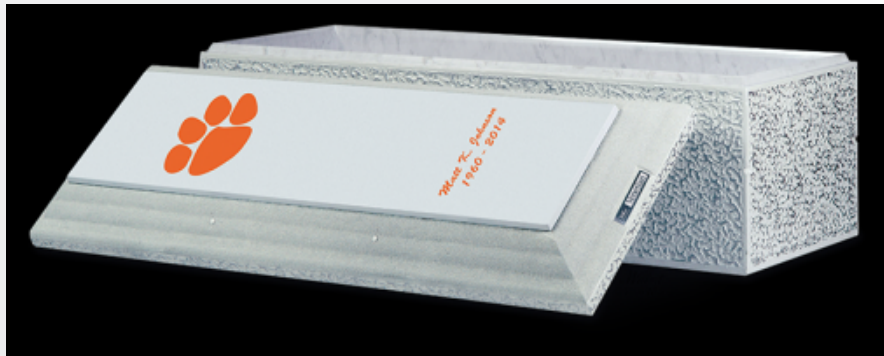

A photograph of a wooden casket in a cemetery. The casket is made of light-colored wood with a decorative top and three drawers on the front. A large arrangement of white flowers is placed on top. The casket is on a green carpet. In the background, there are trees and other gravestones.

*A*FFORDABLE FUNERAL SERVICES VAULT GUIDE

Grave Liner

\$1369 All Inclusive

\$1935 All Inclusive Vault

Military Special

*Entry level single-reinforced burial vault
Concrete exterior with Strentex[®] plastic-reinforced cover and base
Exclusive Salute Emblem for veterans*

Going Home

- Reinforced Burial Vault
- Durable concrete exterior with extra durable cover and base

\$2169 All Inclusive
Vault

\$4175 All Inclusive Vault

BRONZE

COPPER

- FULL PERSONALIZE THESE VAULT

\$3925 All Inclusive
Vault

FULLY CUSTOMIZE THE DREAM VAULT
ASK YOUR DIRECTOR FOR DESIGN
OPTIONS

Customize the Dream, Copper or
Bronze Vault at no Additional Cost