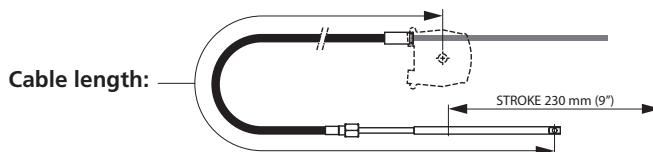

OUTBOARD

Cable steering

The cable length refers to total length of the inner cable. The outer jacket of the cable is about 75 cm (30") shorter. When selecting the right cable, always round up to the next size.