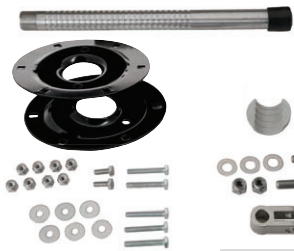

SQBALL

Quick release balljoint

Quick release balljoint for steering cables. For L and H series. Weight 0,3 kg.

Type	Description
SQBALL	H and L series, steering cable quick release balljoint

Cable steering mounting sets

To complete the steering system to your requirements, please select one of the mounting sets below.

SLINK

Universal link arm

When outboard motor acts as cable mount. For L and H series.

Type	Description
SLINK	Steering cable universal link arm

SSPLASH

Splashwell mount

Splashwell cable support mount for L and H series.

Type	Flange Ø	Weight (kg)
SSPLASH	125	0,75

STRANS

Transom mount

Transom support mount (short) for L and H series.

Type	Length* (mm)	Angle	Weight (kg)
STRANS	51	90°	0,7