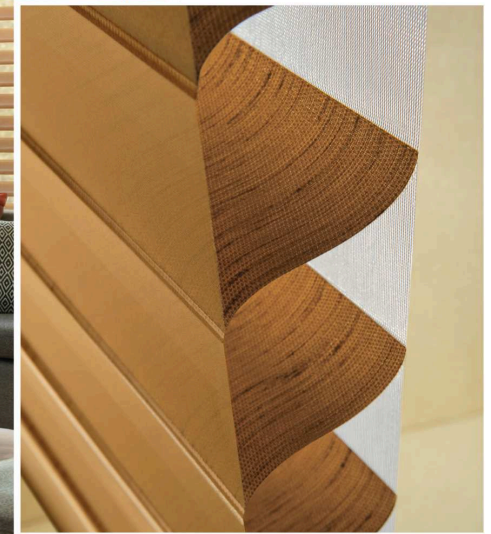

### SILHOUETTE® WINDOW SHADINGS

Like the subtle cast their name suggests, Silhouette® window shadings, with the Signature S-Vane™ easily create beautiful gradations of light and shadow. Soft fabric vanes are suspended between two sheers, diffusing softened light deep into a room. Tilt the vanes to suit the privacy you desire while maintaining UV protection.