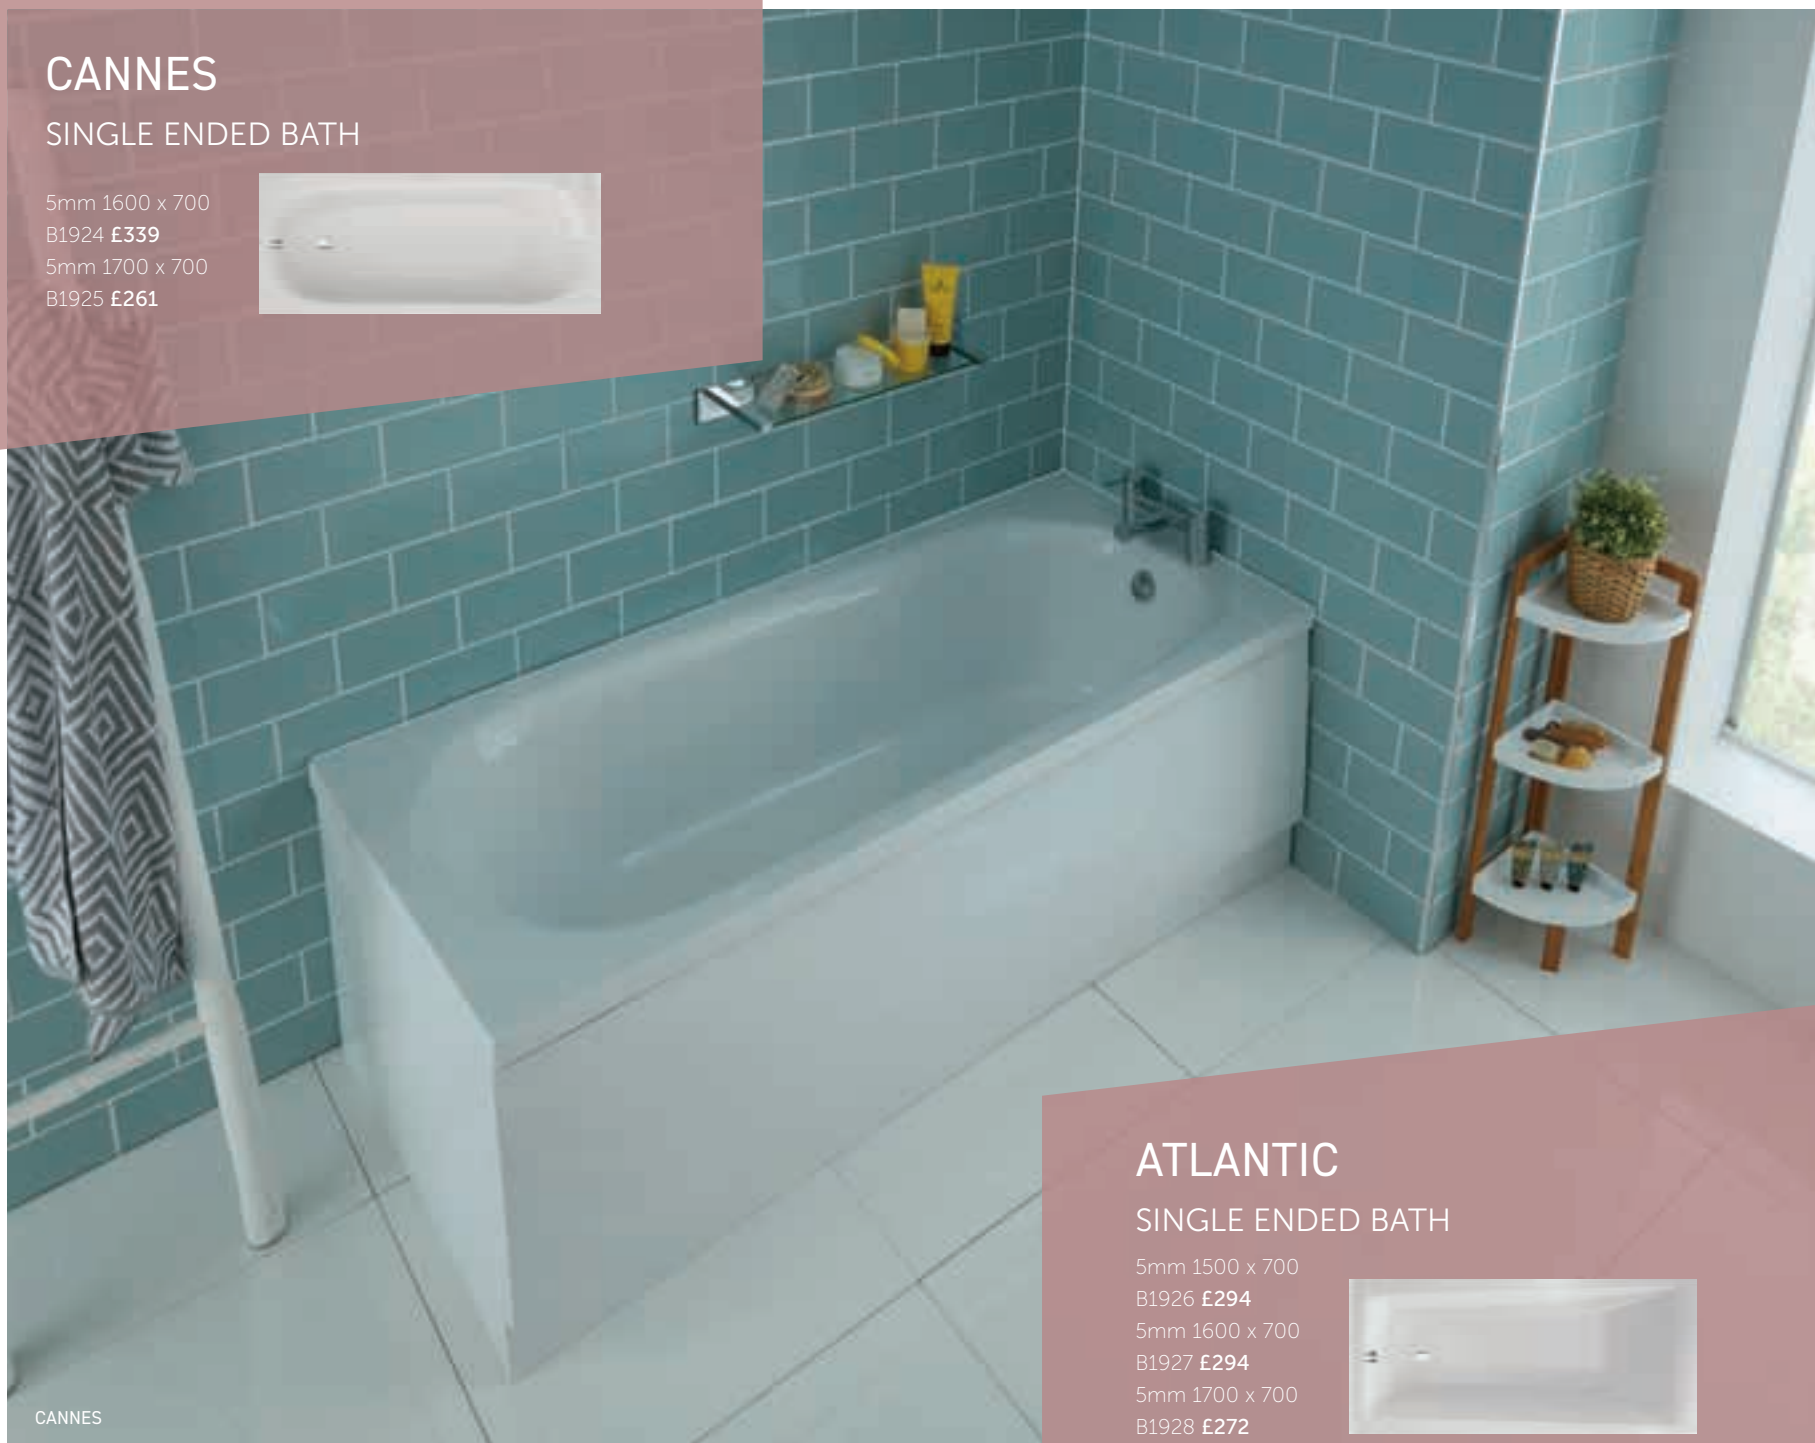

CANNES

SINGLE ENDED BATH

5mm 1600 x 700

B1924 **£339**

5mm 1700 x 700

B1925 **£261**

CANNES

ATLANTIC

SINGLE ENDED BATH

5mm 1500 x 700

B1926 **£294**

5mm 1600 x 700

B1927 **£294**

5mm 1700 x 700

B1928 **£272**