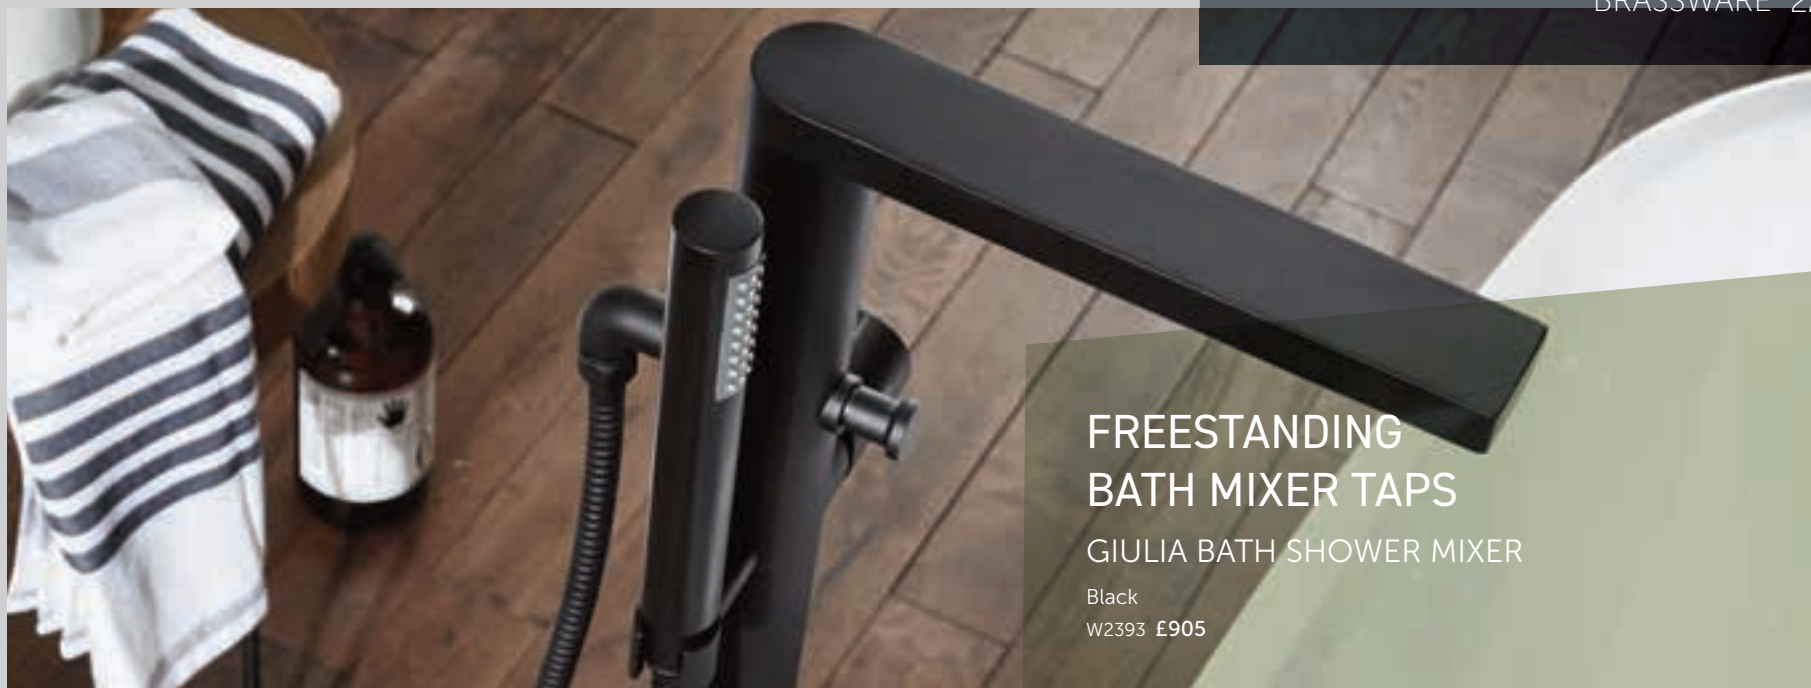

Freestanding chrome
W1619 **£568**

AURORA BATH SHOWER MIXER **HP1**

Freestanding chrome
W2274 **£990**

FIORE BATH SHOWER MIXER **HP1**

Freestanding chrome
W1971 **£455**

FREESTANDING BATH MIXER TAPS

GIULIA BATH SHOWER MIXER