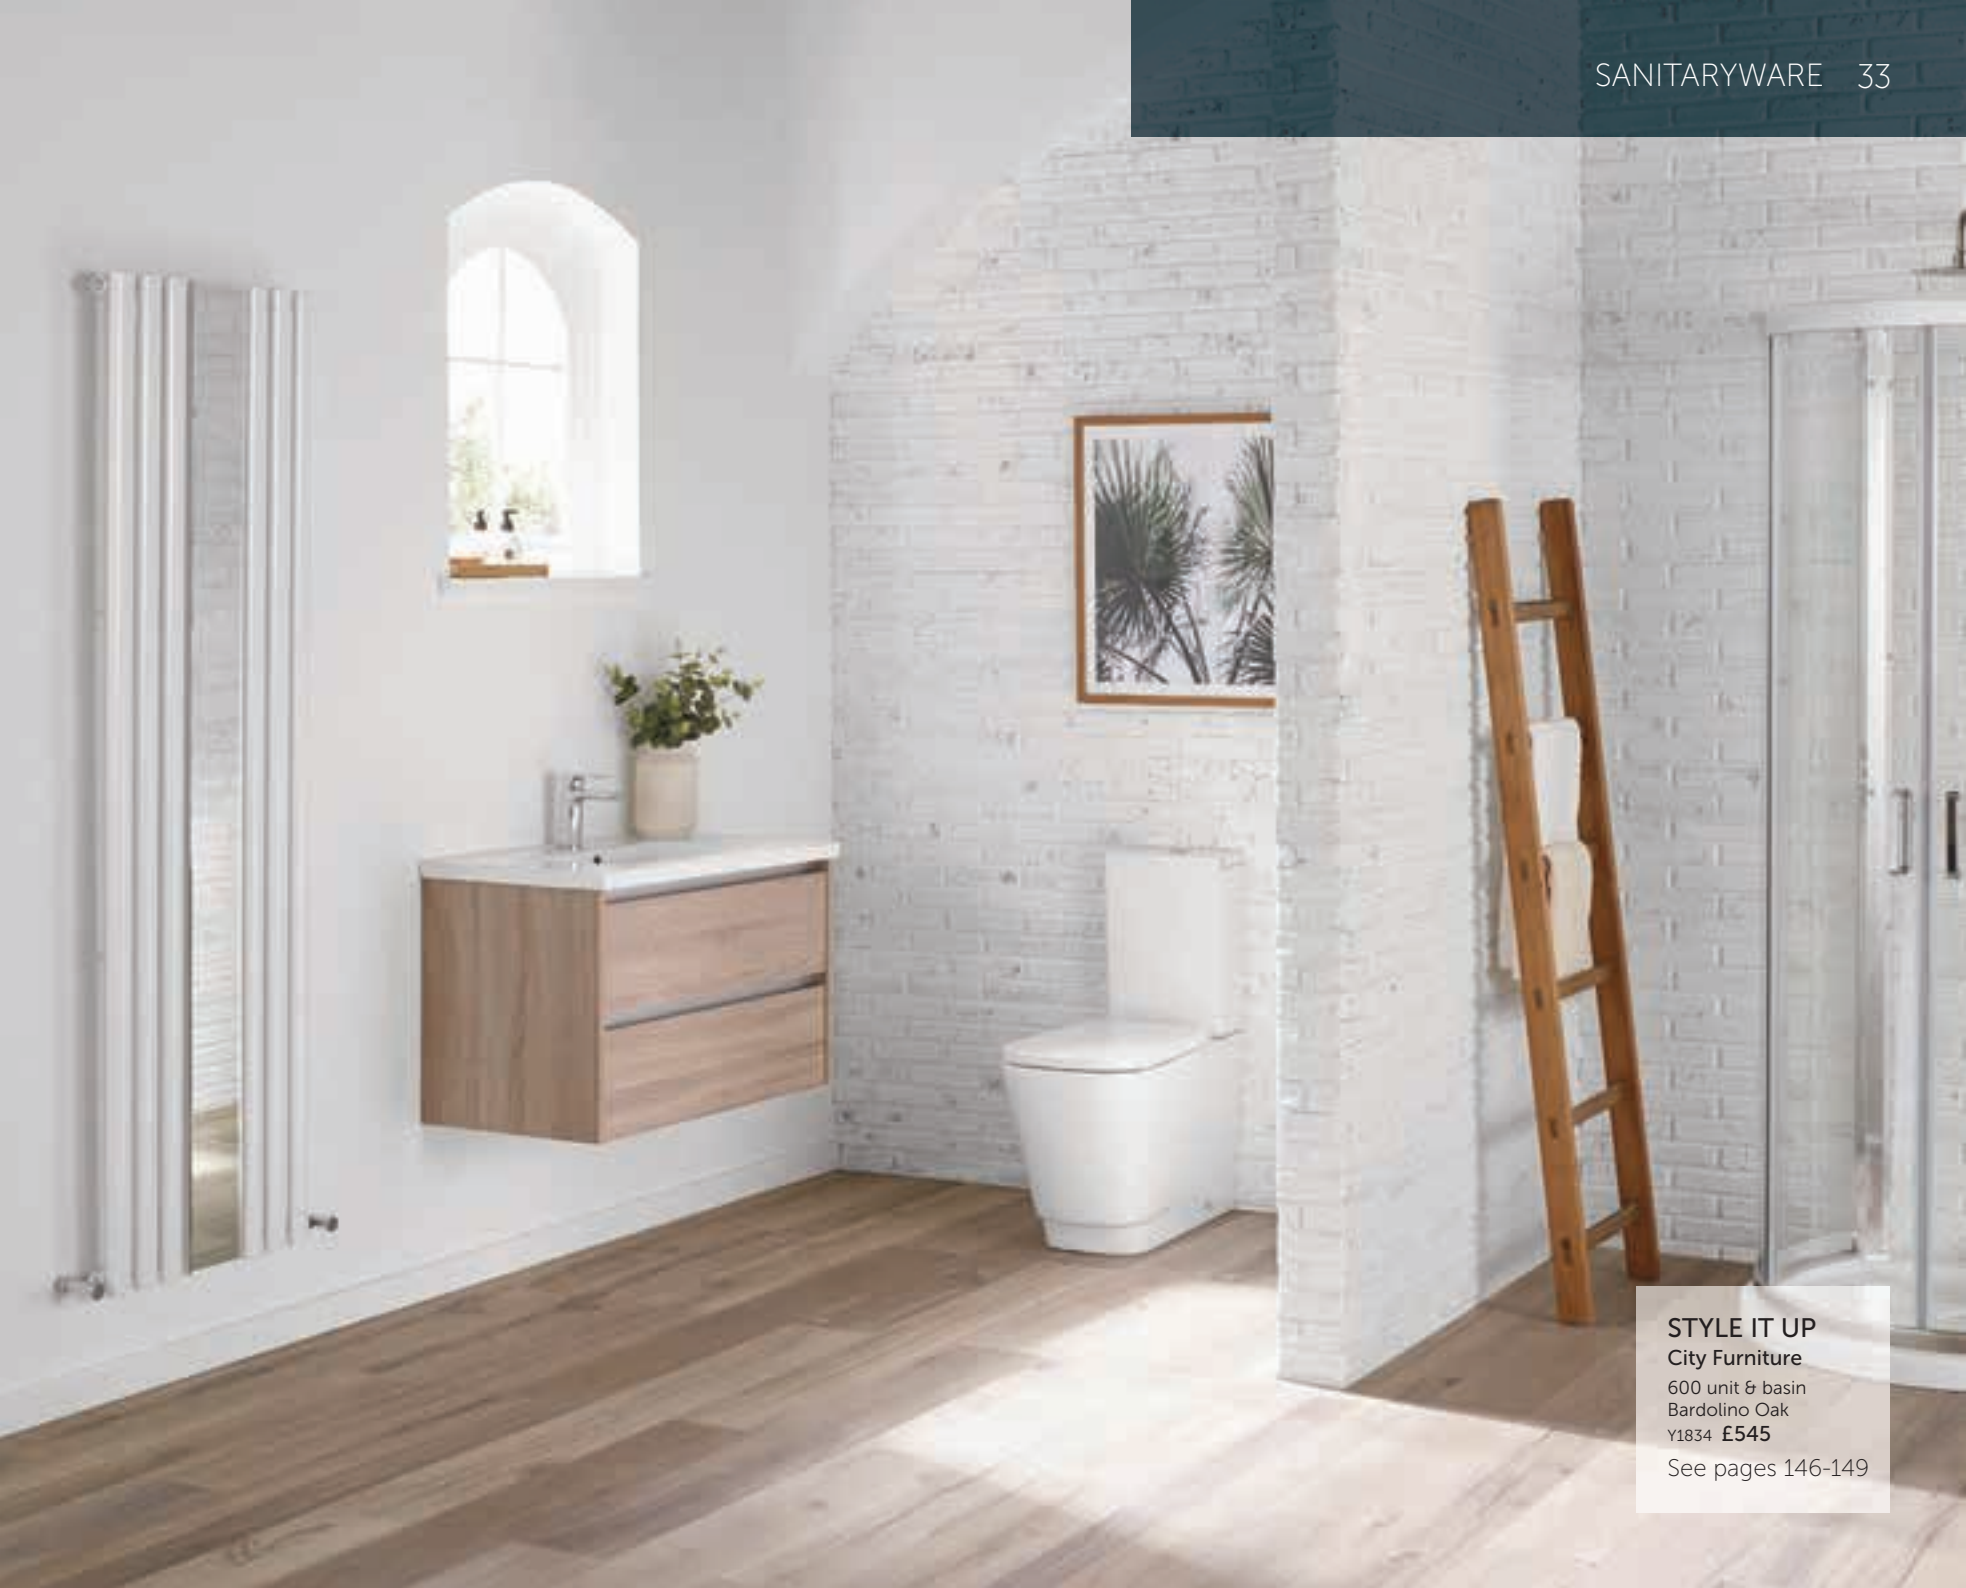

STYLE IT UP

City Furniture

600 unit & basin

Bardolino Oak

Y1834 £545

See pages 146-149