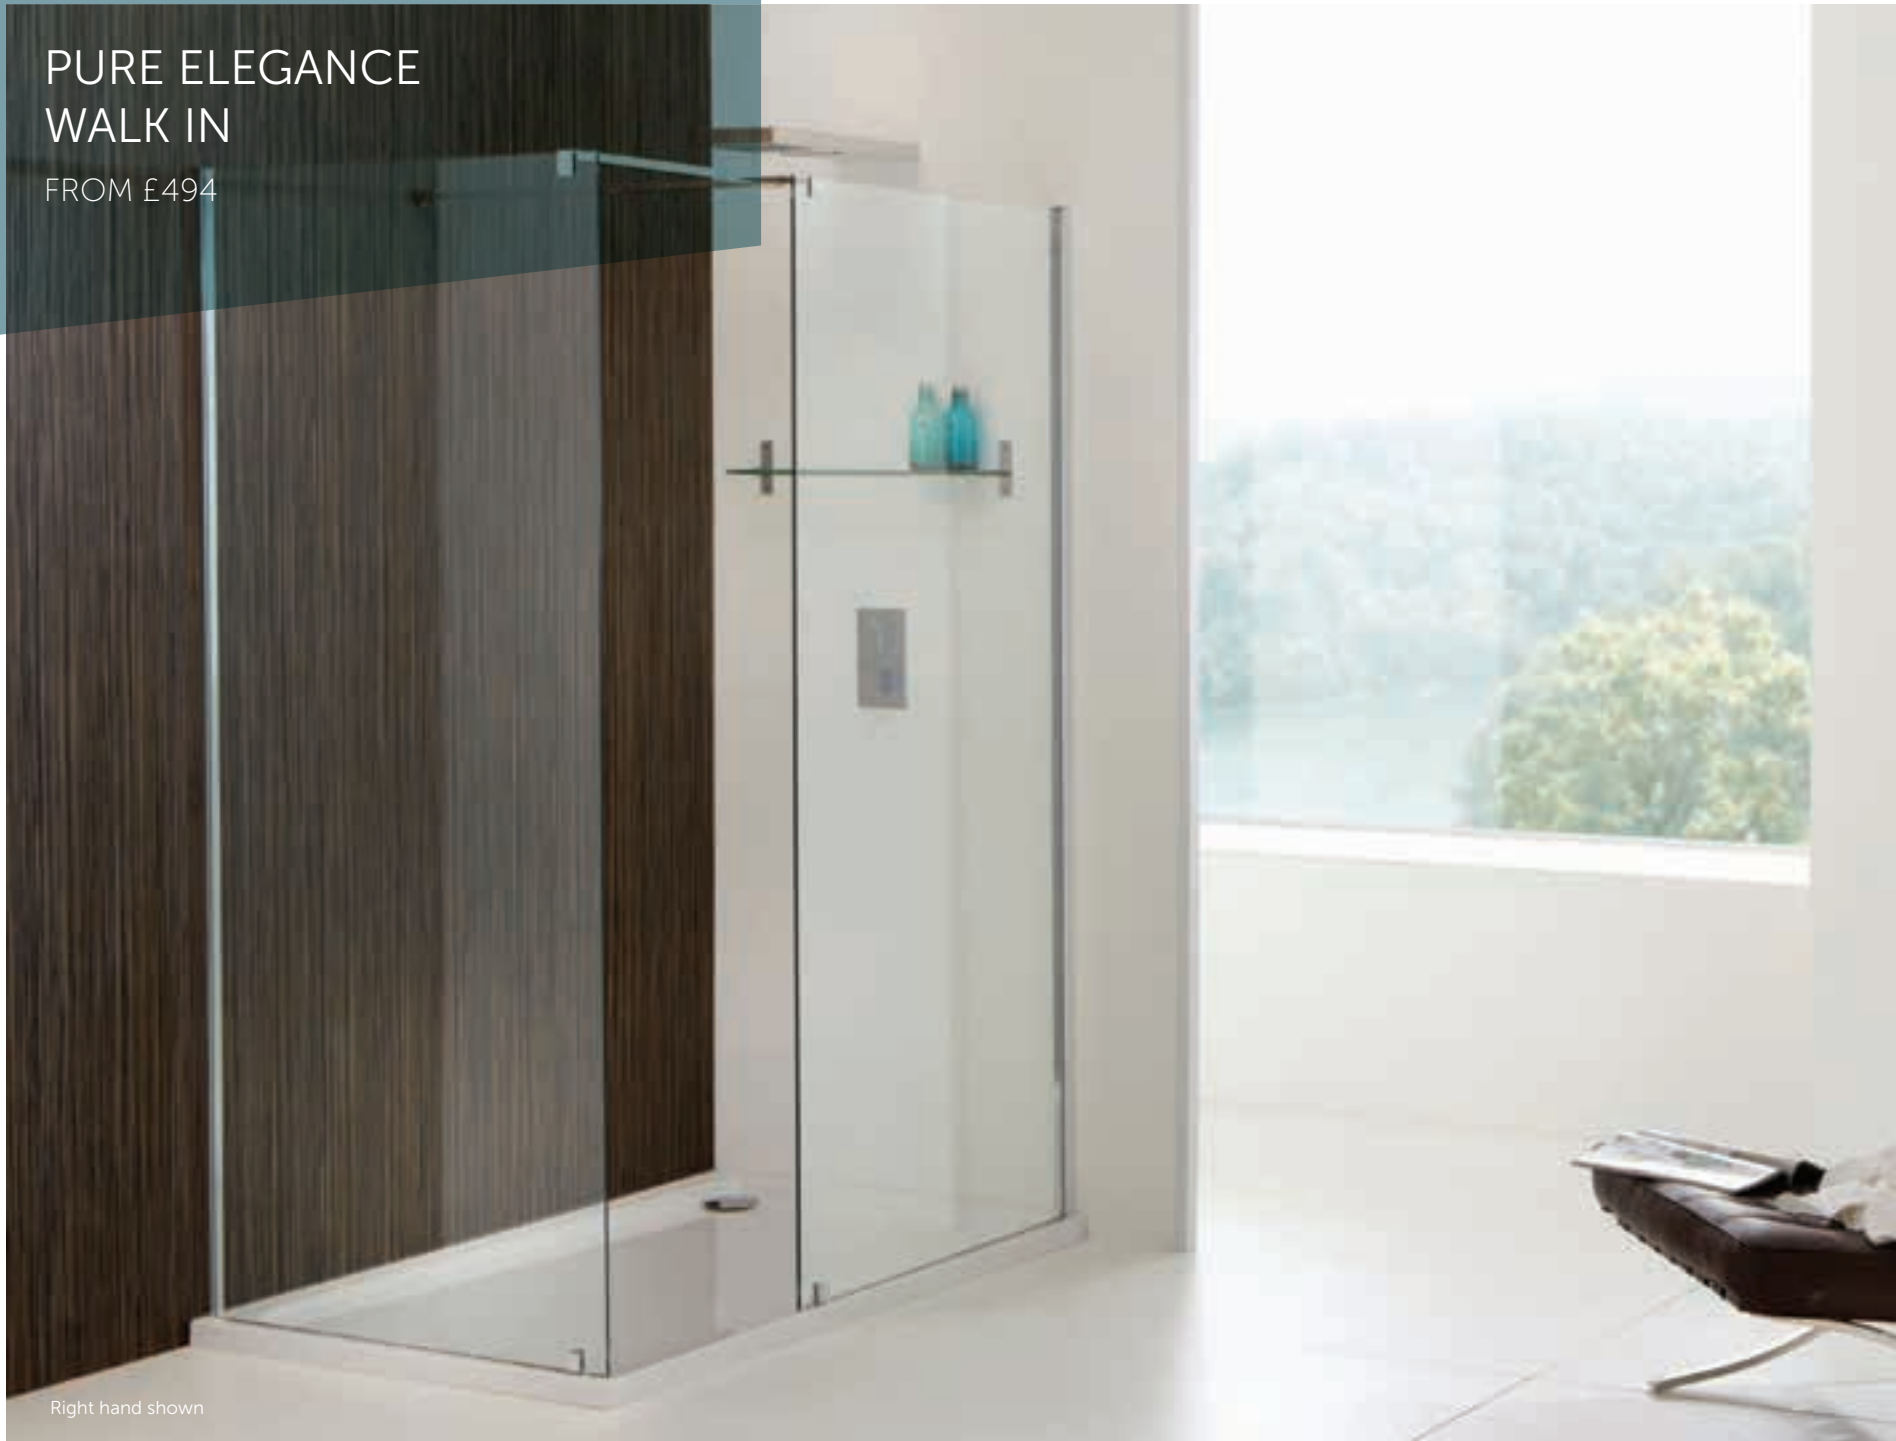

PURE LUXURY
STRAIGHT WALK IN

FROM £506

Right hand shown

STRAIGHT WALK IN
6MM CLEAR GLASS
700 front panel
& 300 return panel
S5264 £506

800 front panel
& 300 return panel
S5265 £517

900 front panel
& 300 return panel
S5266 £528

1000 front panel
& 300 return panel
S5267 £550

1100 front panel
& 300 return panel
S5268 £583

SIDE PANEL
6MM CLEAR GLASS
700
S5261 £261

760
S5262 £272

800
S5259 £283

900
S5260 £289

FEATURES

- Suitable for power showers
- Height 1950
- Wetroom compatible
- 6mm toughened glass
- All panels are universal
- Easy clean glass treatment
- Concealed fittings
- Front & side panels include 900 stabilising bar
- Chrome on brass handles

For trays see pages 100-103

PURE ELEGANCE WALK IN

FROM £494

Right hand shown

**STRAIGHT WALK IN
8MM CLEAR GLASS**

850 front panel

S5273 **£494**

Suits 1400 tray