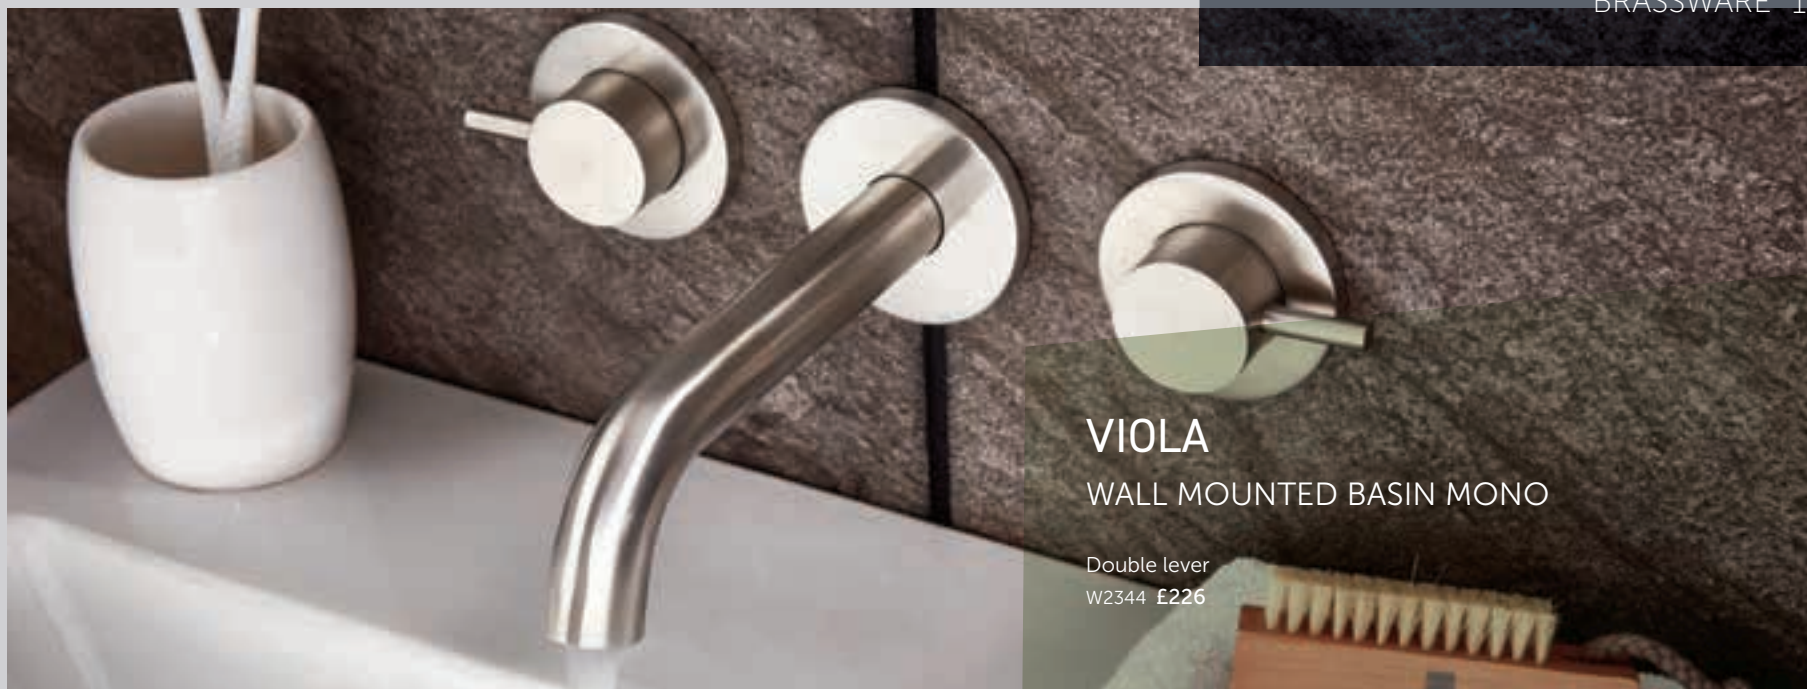

BATH FILLER HP1

Chrome
W2334 £306

BATH SHOWER MIXER HP1

Complete with hose & hand set
W2335 £342

VIOLA WALL MOUNTED BASIN MONO

Double lever
W2344 £226

BASIN MONO MP5

Brushed steel
W2336 £130