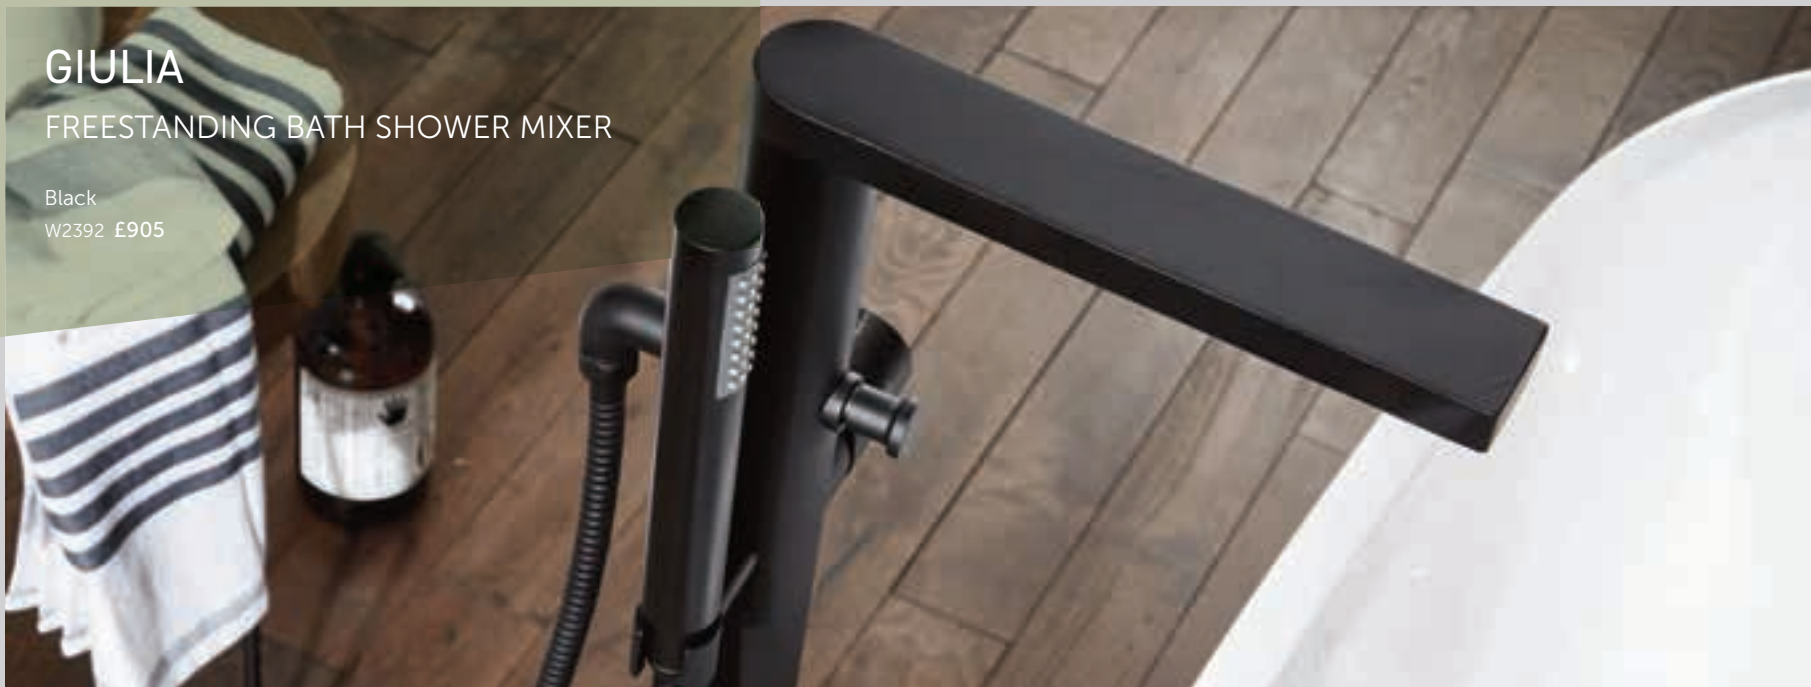

GIULIA

FREESTANDING BATH SHOWER MIXER

Black
W2392 £905

Black
W2375 £177

Black
W2376 £238