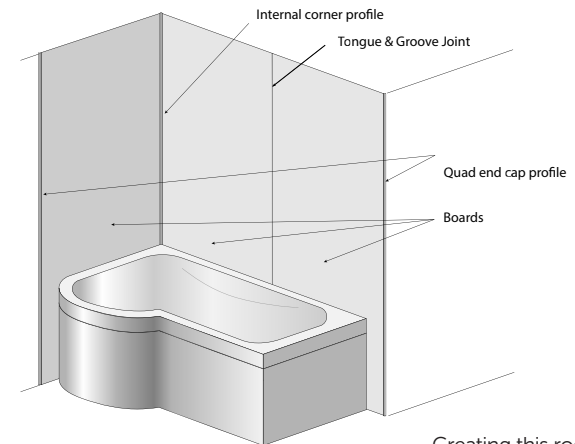

Creating this room requires:
3 x Pure wet wall boards
(one square edge, 2 tongue & groove)
1 x Internal corner joint
1 x Colour matches sealant
2 x Quad end caps
1 x Clear silicone
3 x panel adhesive