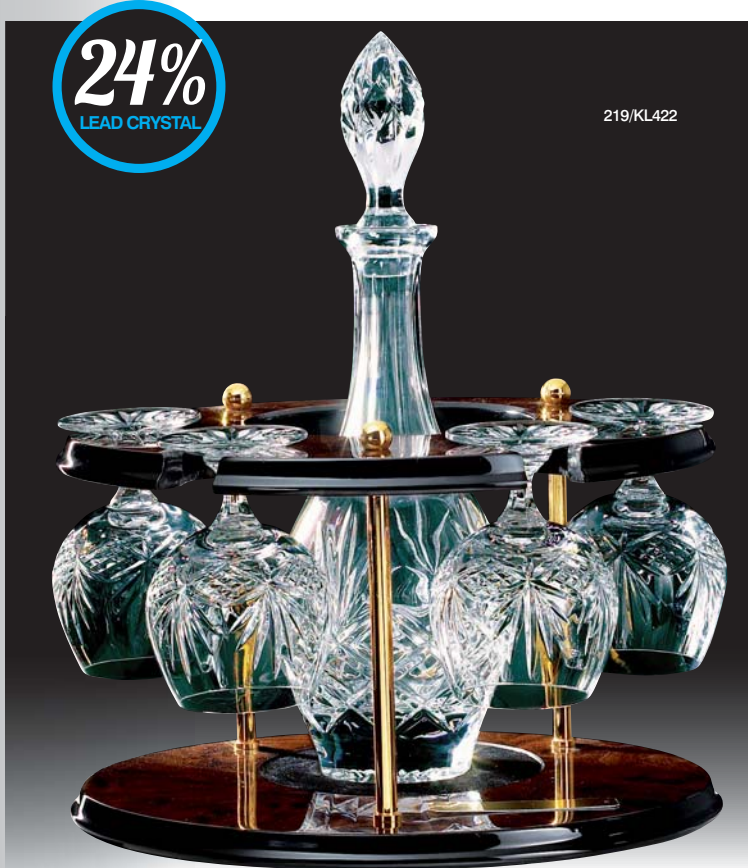

218/KL834

218/KL833

BOWL DIAMETER 28cm (11")

Code	Size/ht	(£)
218/KL834	21cm (8 ¹ / ₄ "	99.95

BOWL DIAMETER 19cm (7¹/₂")

Code	Size/ht	(£)
218/KL833	15cm (6"	48.50

24% Lead Crystal

219/KL422