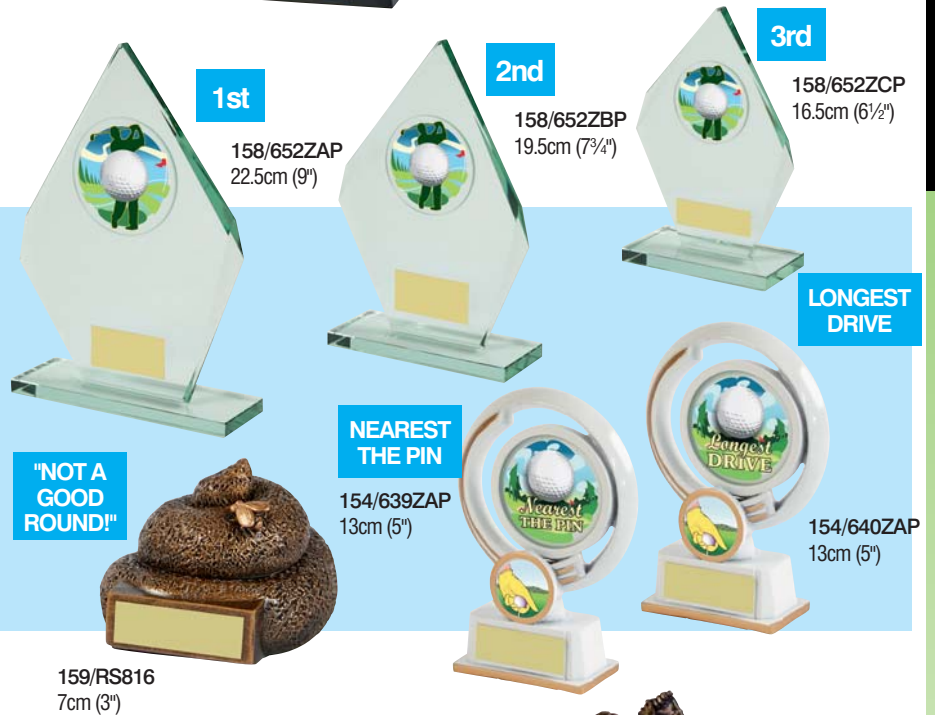

PREMIUM GOLF PACKAGE

6 AWARDS

**ONLY
£80.00**

ORDER CODE: GD081