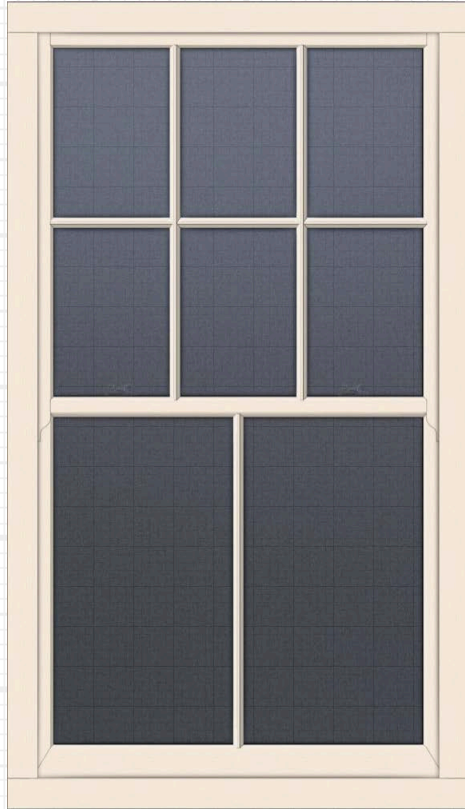

Quantity: 1

☀ Viewed from outside

💡 Viewed from inside

PVCu Sash Window

Frame TLRB: Standard Jamb
Sash Bottom Rail: Large Bottom Rail
Sash Meeting Rail: Slim Meeting Stile
Sash Sides: Standard Stile
Sash Top Rail: Standard Stile
Bead: Ovolo