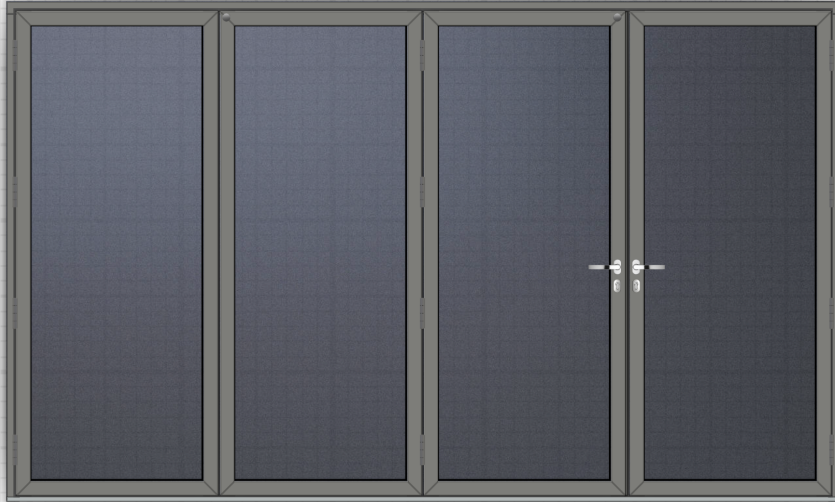

Technical detail: 5 - Garden Room - Supply & Fit - Remove & replace

Quantity: 1

☀ Viewed from outside