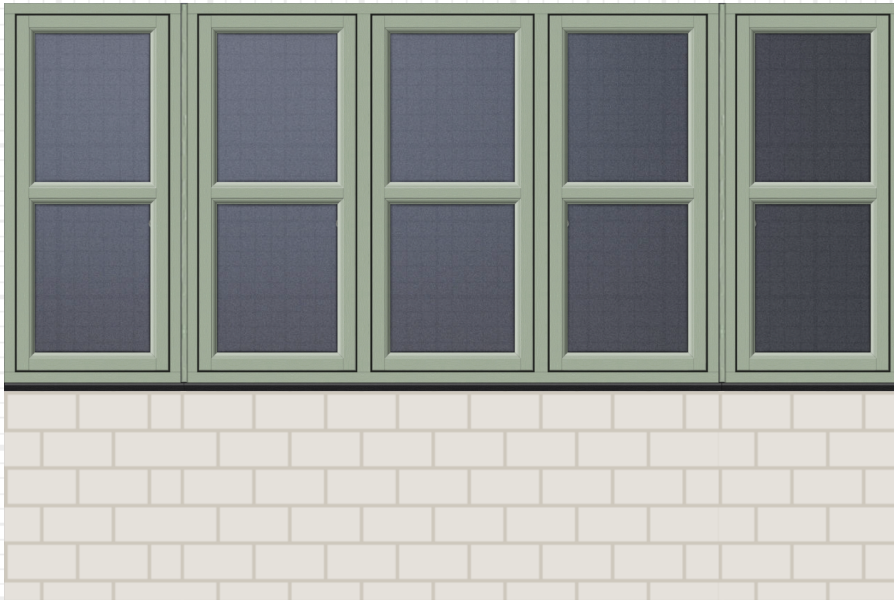

Technical detail: 9 - Ground Floor Front - Supply & Fit - Remove & replace

Quantity: 1

PVCu Coupled Items - Elevation view

☀ Viewed from outside