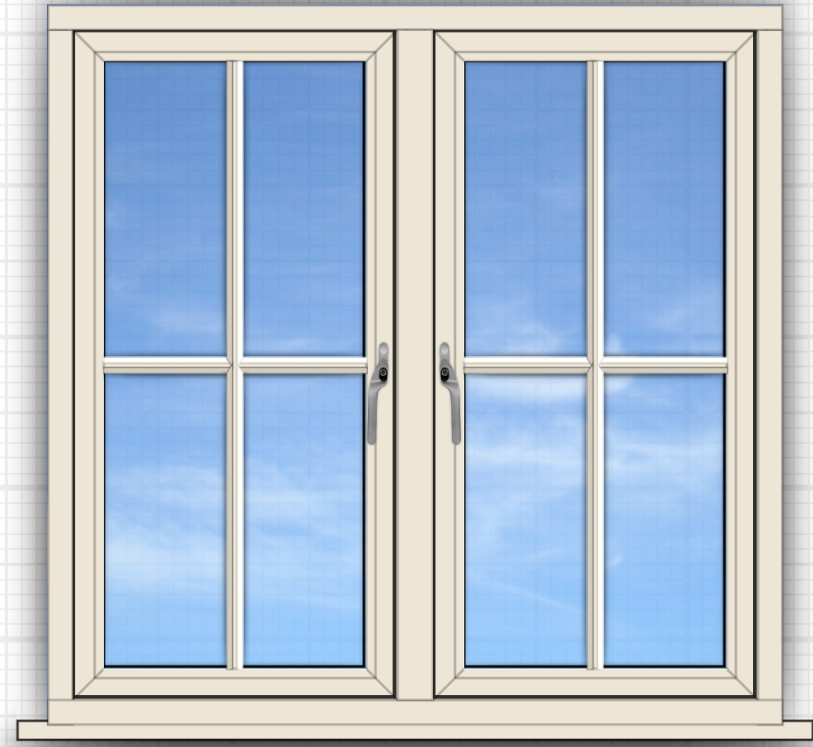

Glass: Double Glazed (Toughened) - Black Spacer - back to back spacer - Clear
Panel: Flat Panel

Technical detail: 7 - Study - Supply & Fit - Remove & replace

Quantity: 1

☀ Viewed from outside

💡 Viewed from inside