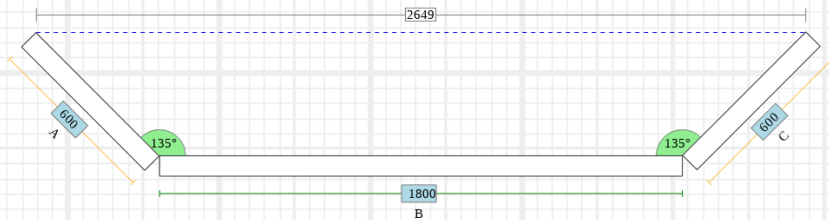

Glass: 33dB Lam (Both) 6.5/20Ar/6.5T - Aluminium Silver - Clear
Panel: Traditional 33mm Raised and Fielded 30mm Bevel

Technical detail: 9 - Ground Floor Front - Supply & Fit - Remove & replace

Quantity: 1

PVCu Coupled Items - Elevation view

☀ Viewed from outside

Couplers

Vertical bay post A-B: 135 Degrees
Vertical bay post B-C: 135 Degrees

Cills

Facet A-B-C: Stub
Length: 3000
Horn: None

Plan View

Technical detail: 9 - Facet B1 - Supply & Fit - Remove & replace

Quantity: 1

☀ Viewed from outside

💡 Viewed from inside

PVCu Flush Inside & Out Casement

Frame TLRB: Slim Bevelled
Sash: Flush Ovolo
Mullion: Standard Bevelled
Bead: Ovolo

Colour: Out: Chartwell Green, In: White Woodgrain
Astragal bar: Dummy Transom - Astragal Bar