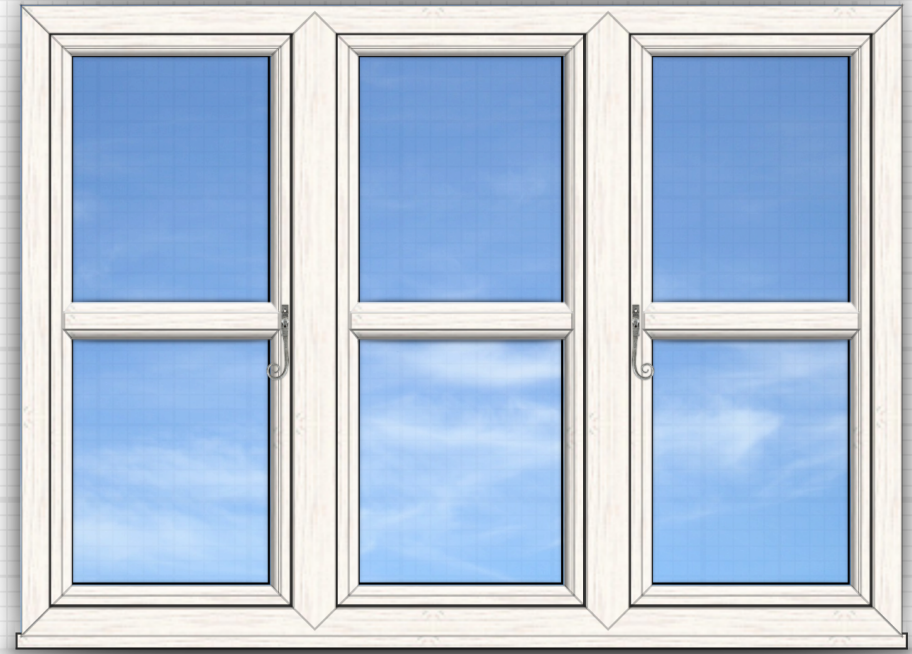

Technical detail: 9 - Facet B1 - Supply & Fit - Remove & replace

Quantity: 1

💡 Viewed from inside