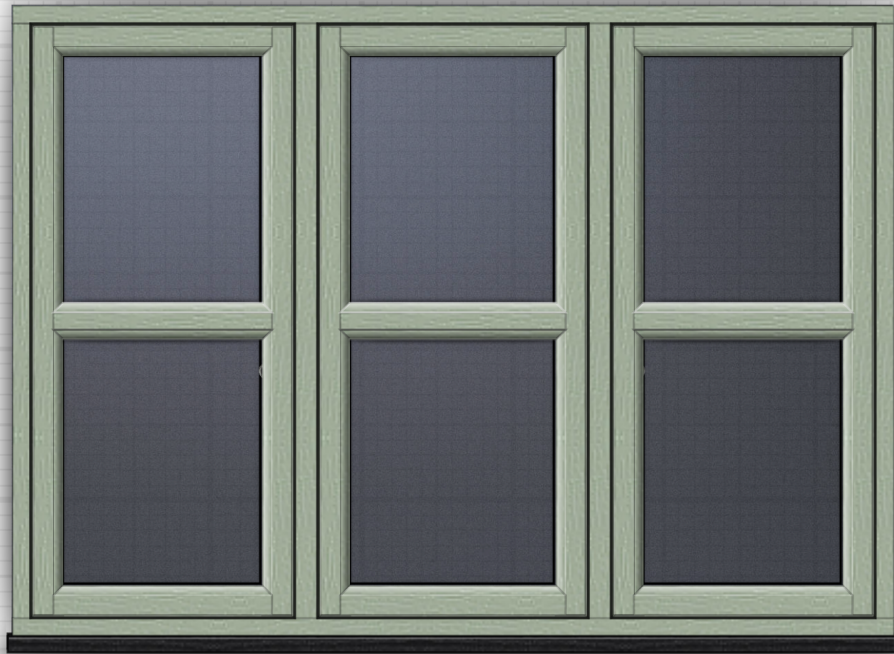

Technical detail: 9 - Facet B1 - Supply & Fit - Remove & replace

Quantity: 1

☀ Viewed from outside