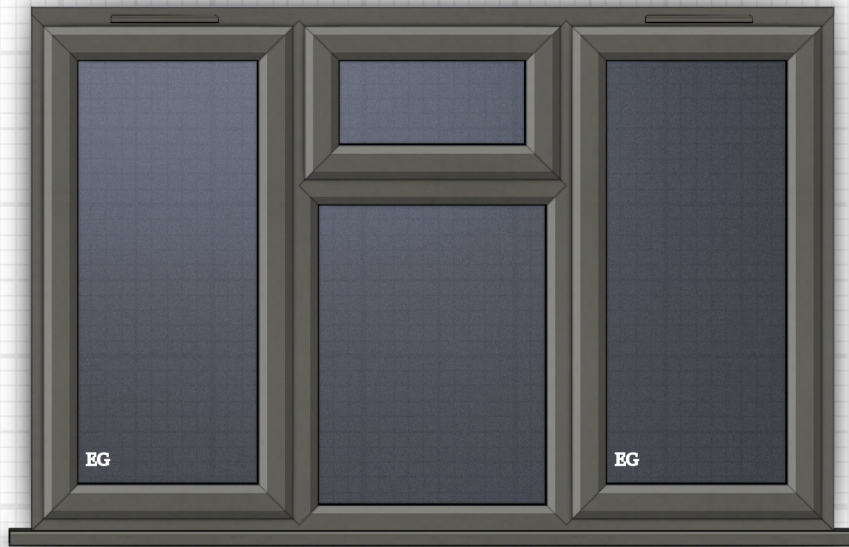

Technical detail: 2 - Master Bedroom - Supply & Fit - Remove & replace

Quantity: 1

☀ Viewed from outside