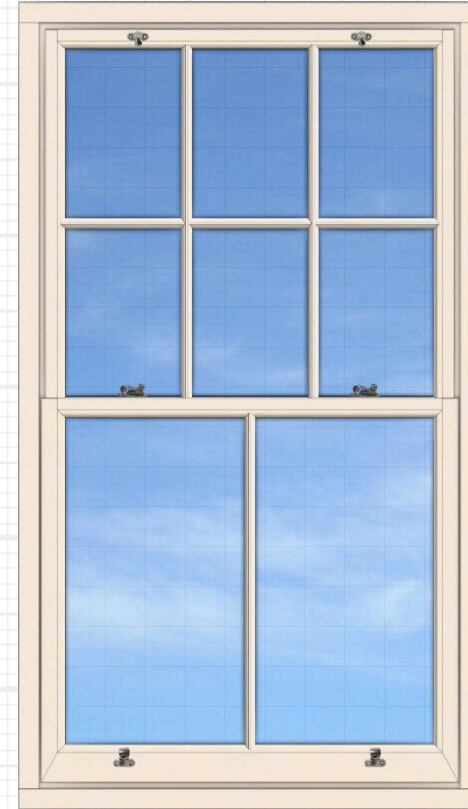

Quantity: 1

☀ Viewed from outside

💡 Viewed from inside

PVCu Stormproof Window

- Frame LRB: Slim Bevelled
- Frame Top: Standard Bevelled
- Sash: Slim Bevelled
- Transom: Standard Bevelled
- Mullion: Standard Bevelled
- Bead: Bevelled
- Cill: Stub

Quantity: 1

☀ Viewed from outside

💡 Viewed from inside

PVCu Sash Window

Frame TLRB: Standard Jamb
Sash Bottom Rail: Large Bottom Rail
Sash Meeting Rail: Slim Meeting Stile
Sash Sides: Standard Stile
Sash Top Rail: Standard Stile
Bead: Ovolo