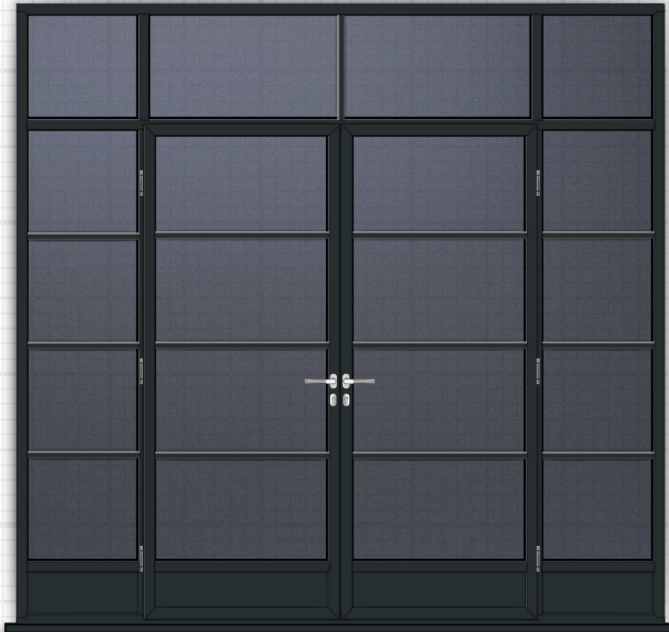

Glass: Double Glazed (Toughened) - Black Spacer - Clear

Technical detail: 6 - Kitchen/Diner - Supply & Fit - Remove & replace

Quantity: 1

☀ Viewed from outside

💡 Viewed from inside

Steel Look French Door

Opens:	Out
Frame TLRB:	Standard- Square
Sash:	Open Out - Steel-look Door Sash - Square
Transom:	Steel-look Transom - Square
Mullion:	Steel-look Mullion - Square
Hinge Mullion:	Steel-look Mullion - Square
Lock Mullion:	Steel-look Mullion - Square
Side Screen Midrail:	Standard Square
Door Midrail:	Steel-look Transom - Square
Bead:	Bevelled
Cill:	Stub