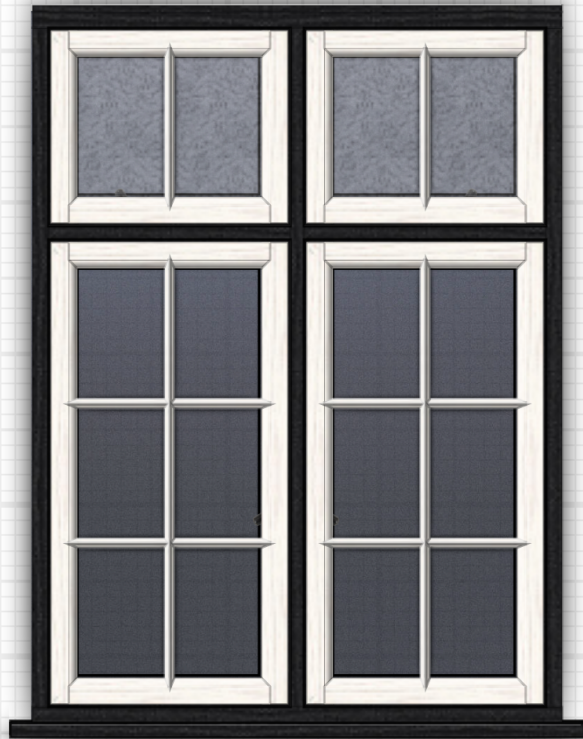

Technical detail: 1 - Lounge - Supply & Fit - Remove & replace

Quantity: 1

☀ Viewed from outside