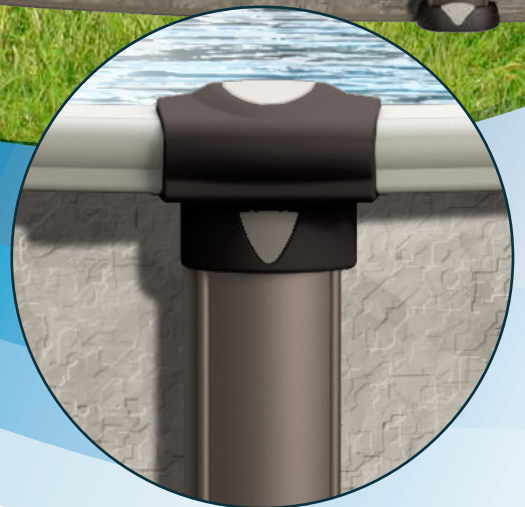

Regency

Your backyard will be the place to be this summer!

ATLANTIC™
ABOVE GROUND POOLS