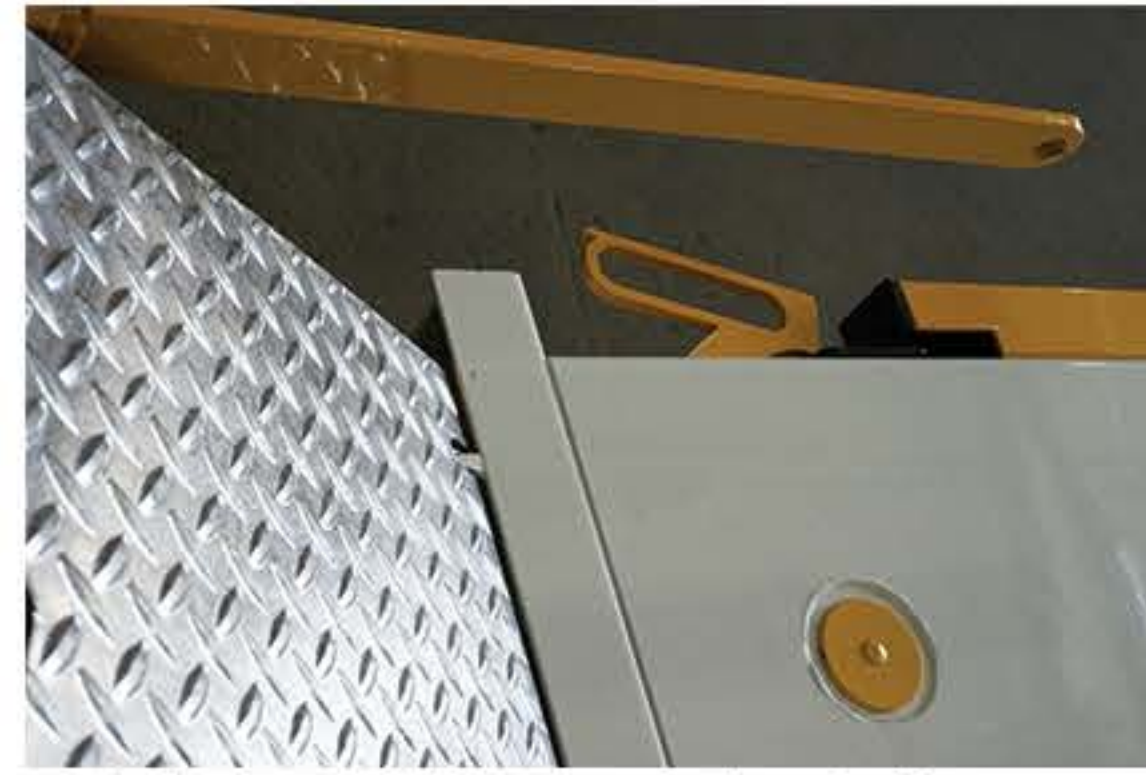

# STANDARD FEATURES

**10.5% Incline**  
Take anything anywhere  
with a gentle incline you can load anything  
and take it anywhere

**Easy to use latches**  
makes operating  
the ramps a breeze

**Cruise Master XT**  
Air Independent  
Suspension System

**Hella LED**  
Genuine HELLA LED light package used  
throughout

**Powder Coat**  
High gloss POWDER COAT finish with Zinc  
Polymer rust preventative undercoat:  
High gloss, durable finish

**Stainless Steel  
Mud Guards**  
Stainless steel mudguards:  
No more stone chips