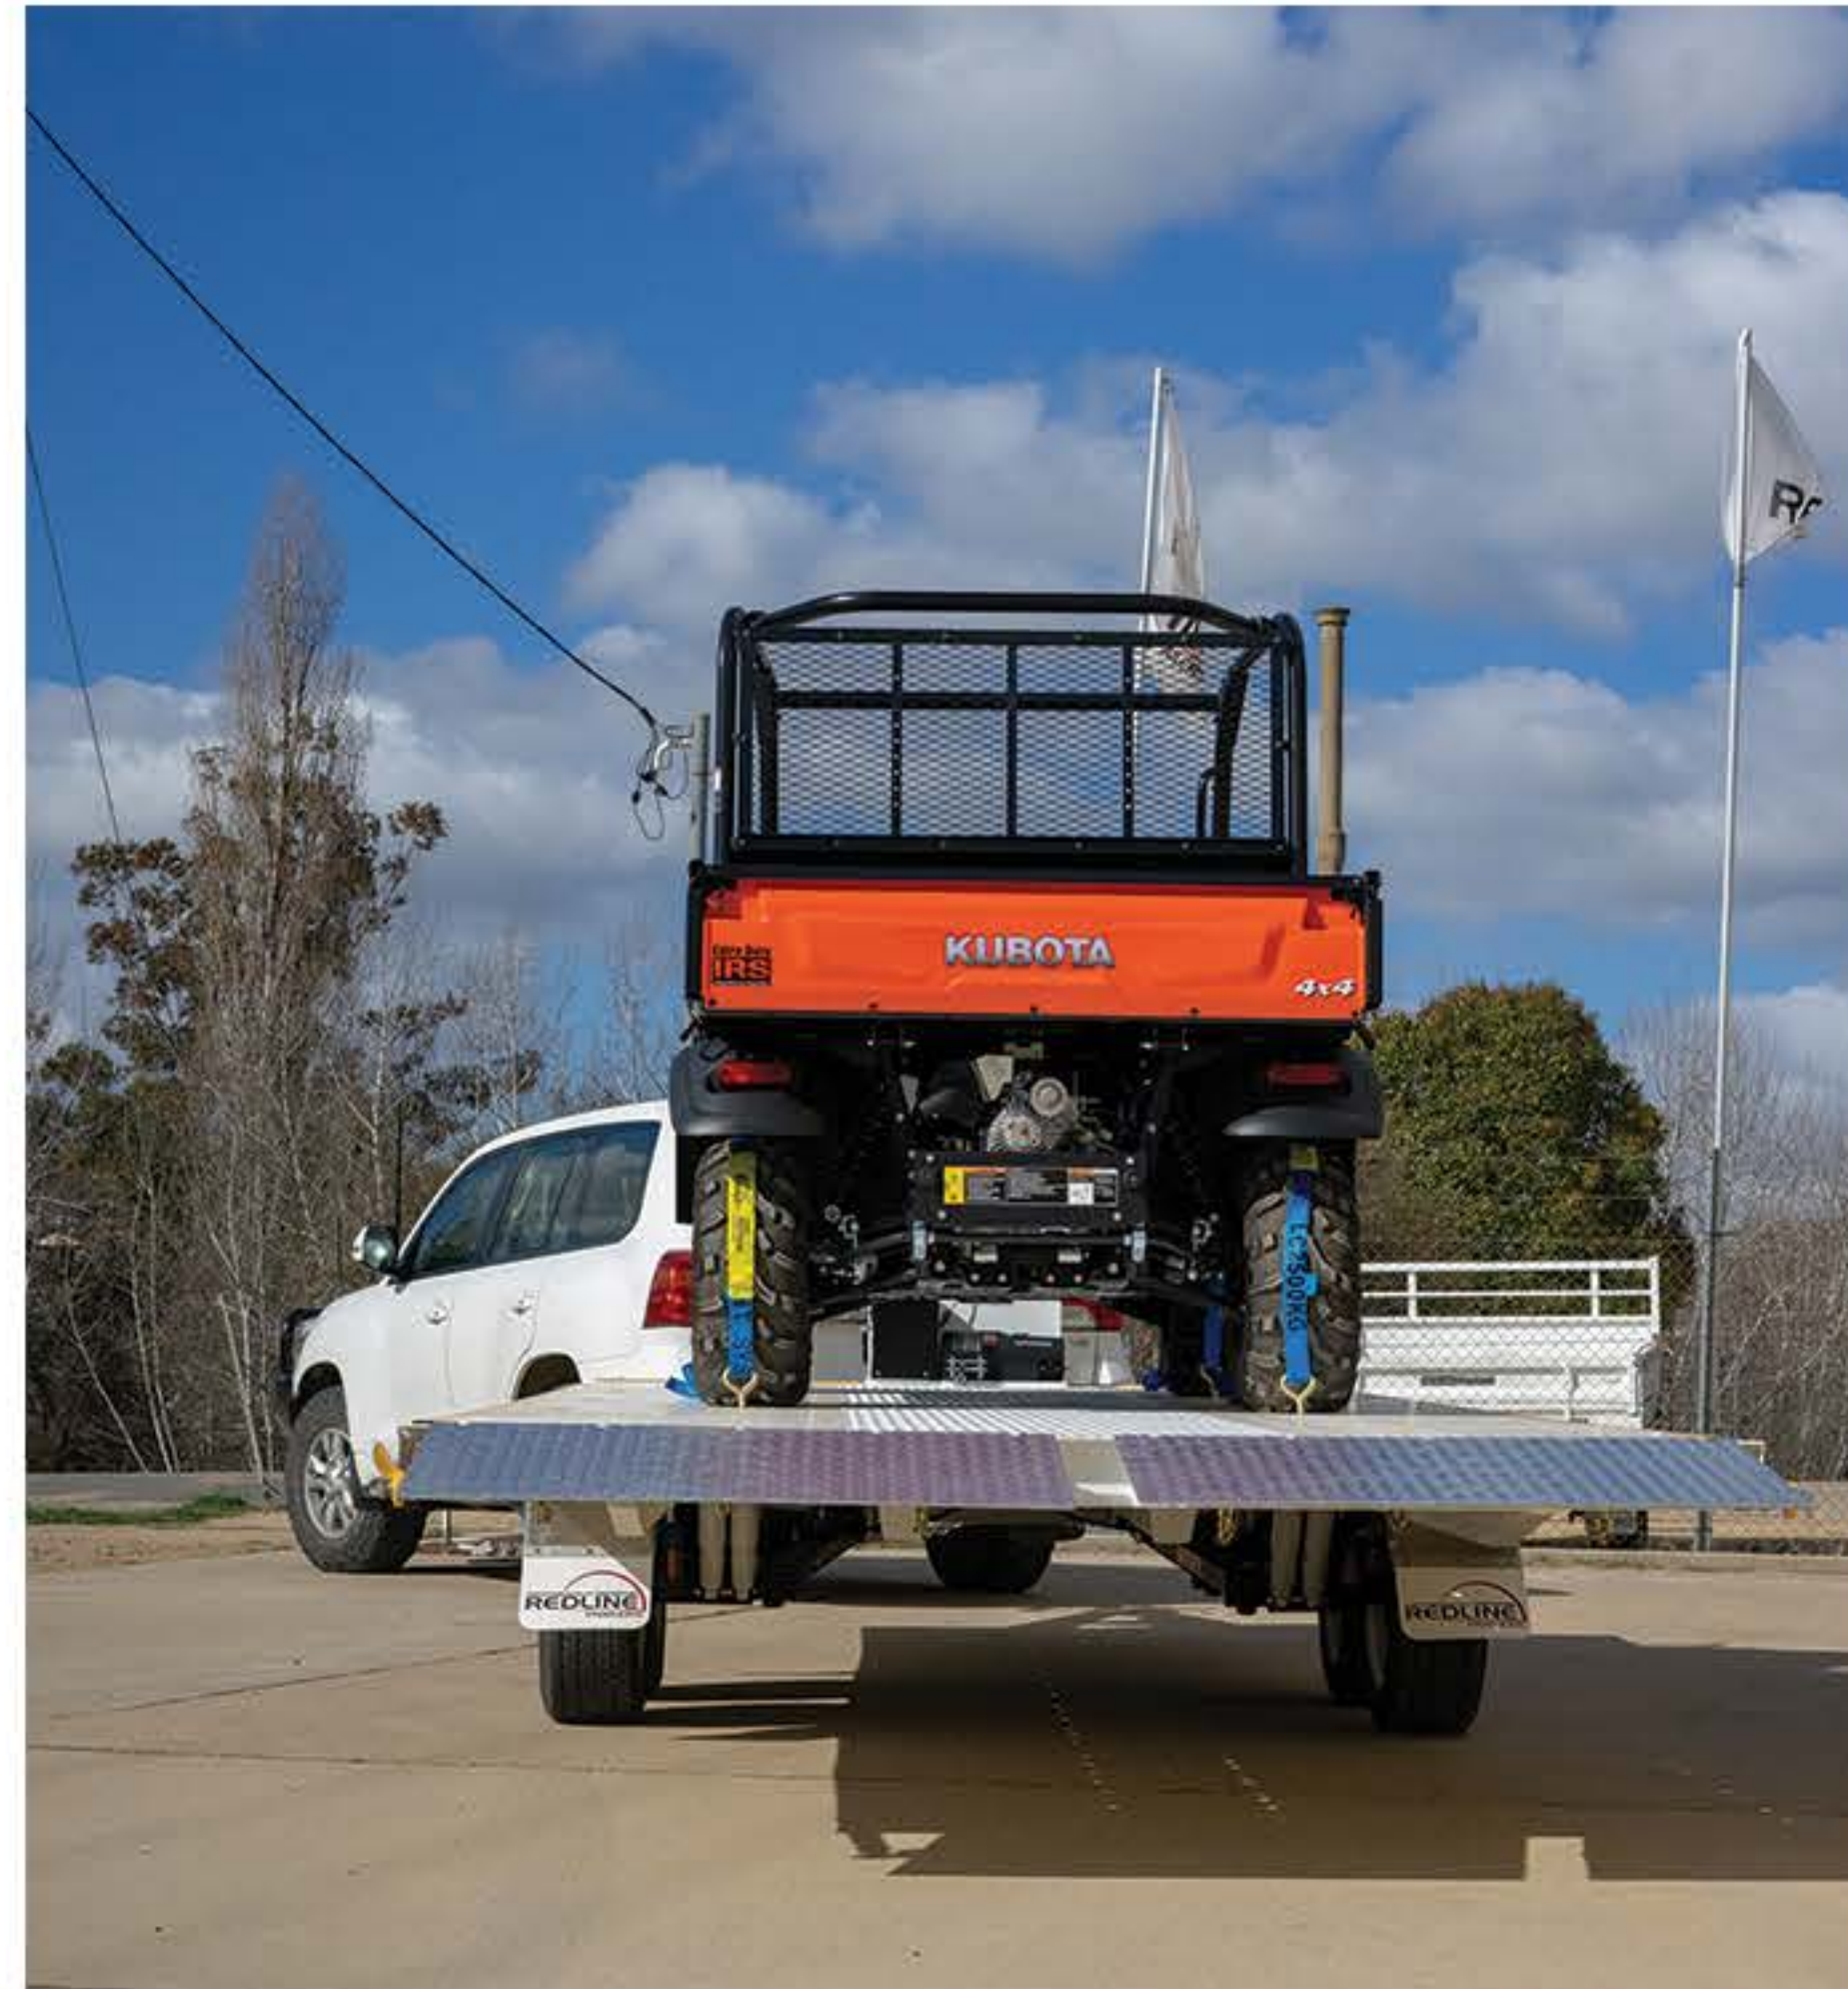

REDLINETRAILERS.COM.AU 02 6382 5210
REDLINE
TRAILERS

UNIVERSAL PLANT
TRAILER

SCAN FOR A
QUOTE