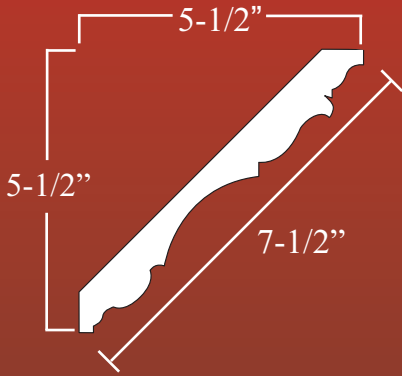

440-D Series

7-1/2" Width

Top Repeat: 10-1/2"

Thickness: 1-1/4"

Price: $13.95 LF

Flexible Resin Price: $26.95 L.F.

MLD-440D-9

Bottom Repeat: 1-1/2"