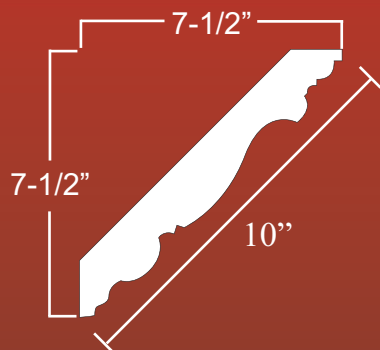

480-A Series

10" Width

Top Repeat: 3-3/4"

Thickness: 1-1/16"

Price: $28.95 LF

Flexible Resin Price: $42.95 L.F.

MLD-480A-1

Bottom Repeat: 2-1/2"