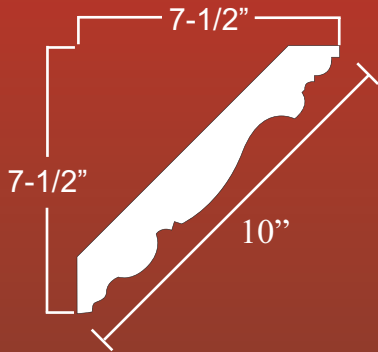

Bottom Repeat: 2"

MLD-480C-6

Bottom Repeat: 12"

MLD-480C-7

Bottom Repeat: 2"

MLD-480C-8

Bottom Repeat: 2-1/4"

480-E Series

10" Width

Top Repeat: 11"

Thickness: 1-1/16"

Price: \$28.95 LF

Flexible Resin Price: \$42.95 L.F.

MLD-480E-1

Bottom Repeat: 2-1/2"

MLD-480E-2