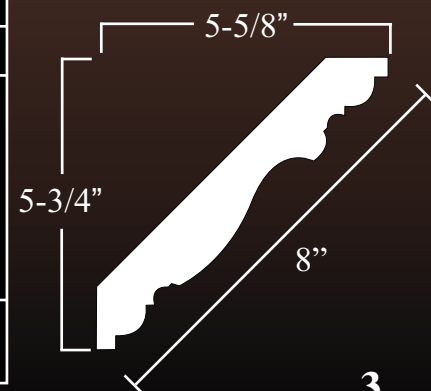

Design Repeats:

- MLD-408A: 5-1/4"
- MLD-408B: 6-1/2"
- MLD-408C: 7-1/4"
- MLD-408E: 11"

Price: $19.95 L.F.

Flexible Resin Price: $26.95 L.F.