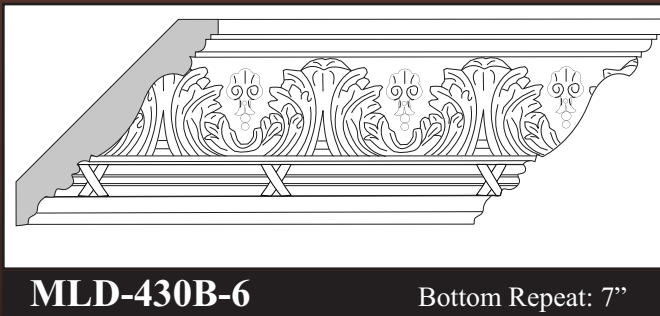

Bottom Repeat: 1-1/2"

430-B Series

6-1/2" Width

Top Repeat: 4-7/8"

Thickness: 1-1/4"

Price: \$12.95 LF

Flexible Resin Price: \$22.95 L.F.

430-C Series