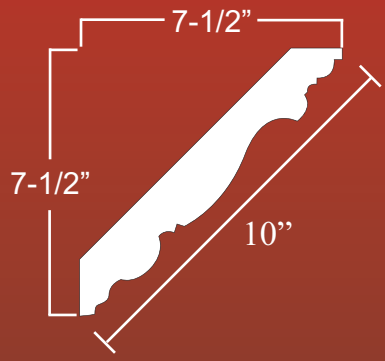

MLD-480B-7

Bottom Repeat: 2"

MLD-480B-8

Bottom Repeat: 2-1/4"

480-C Series

10" Width

Top Repeat: 6-3/8"
 Thickness: 1-1/16"
 Price: \$28.95 LF
 Flexible Resin Price: \$42.95 L.F.

MLD-480C-1