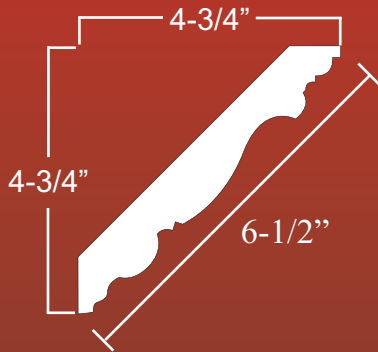

430-C Series

6-1/2" Width

Top Repeat: 6-3/8"

Thickness: 1"

Price: $12.95 LF

Flexible Resin Price: $22.95 L.F.

MLD-430C-1

Bottom Repeat: 1-3/4"