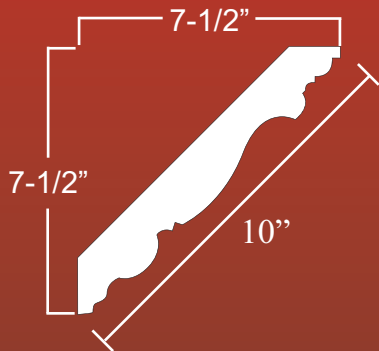

Bottom Repeat: 5-1/4"

MLD-480A-5

Bottom Repeat: 2"

MLD-480A-6

Bottom Repeat: 12"

MLD-480A-7

Bottom Repeat: 2"

MLD-480A-8

Bottom Repeat: 2-1/4"

480-B Series

10" Width

Top Repeat: 4-7/8"
 Thickness: 1-1/16"
 Price: \$28.95 LF
 Flexible Resin Price: \$42.95 L.F.

MLD-480B-1

Bottom Repeat: 2-1/2"

MLD-480B-2

Bottom Repeat: 11-1/2"