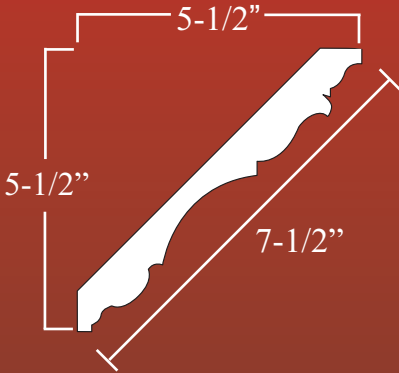

440-B Series

7-1/2" Width

Top Repeat: 3"

Thickness: 1-1/4"

Price: $13.95 LF

Flexible Resin Price: $26.95 L.F.

MLD-440B-1

Bottom Repeat: 1-3/4"