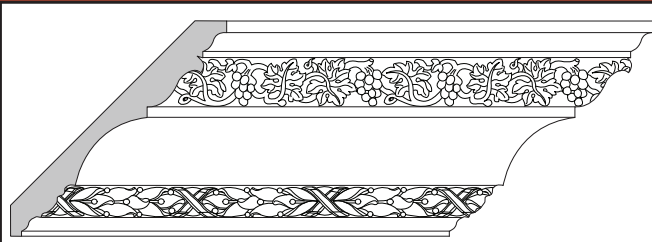

MLD-440E-2

Bottom Repeat: 7-1/2"