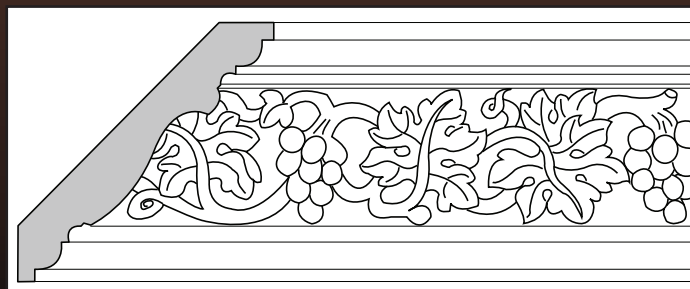

Flex Moulding for any Curve.

Hand Carved Masters.

**Like us on Facebook and
get 5% off your next order***

*Coupon will be sent via email

Single Pattern

5 Designs

3 Sizes

A-Design

B-Design

C-Design

D-Design

E-Design

404 Series

4" Width

Thickness: 1"

Design Repeats: