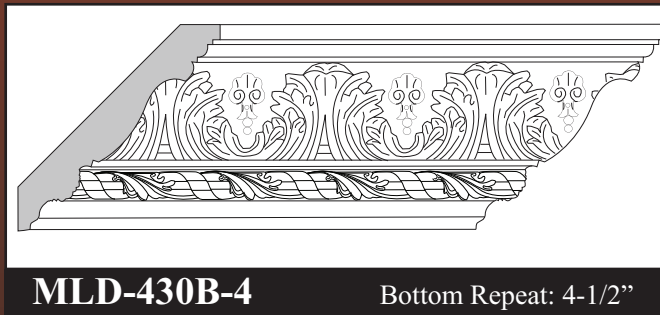

Bottom Repeat: 1-1/2"

430-B Series

6-1/2" Width

Top Repeat: 4-7/8"

Thickness: 1-1/4"

Price: \$12.95 LF

Flexible Resin Price: \$22.95 L.F.

430-C Series