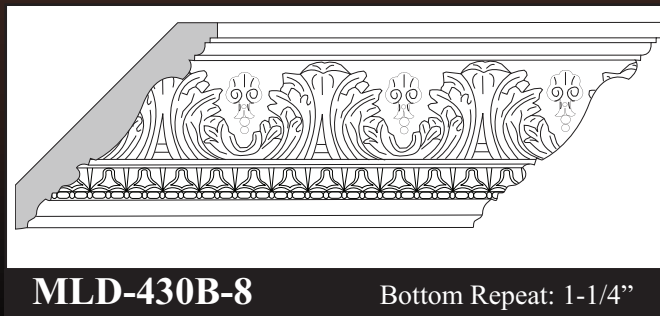

Bottom Repeat: 1-1/2"

430-B Series

6-1/2" Width

Top Repeat: 4-7/8"

Thickness: 1-1/4"

Price: \$12.95 LF

Flexible Resin Price: \$22.95 L.F.

430-C Series