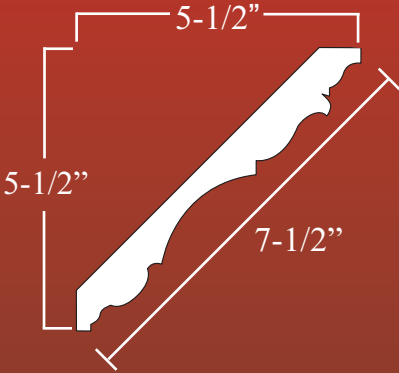

440-E Series

7-1/2" Width

Top Repeat: 8"

Thickness: 1-1/4"

Price: $13.95 LF

Flexible Resin Price: $26.95 L.F.

MLD-440E-1

Bottom Repeat: 1-3/4"