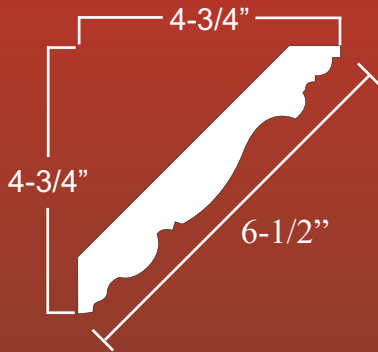

Bottom Repeat: 1-1/2"

430-B Series

6-1/2" Width

Top Repeat: 4-7/8"

Thickness: 1-1/4"

Price: \$12.95 LF

Flexible Resin Price: \$22.95 L.F.

430-C Series