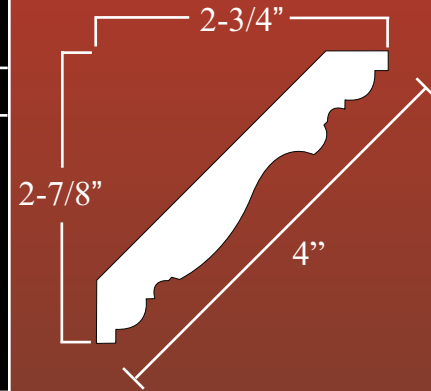

Single Pattern

5 Designs

3 Sizes

404 Series

4" Width

Thickness: 1"

Design Repeats:

- MLD-404A: 2-3/4"
- MLD-404B: 3-1/4"
- MLD-404C: 4"
- MLD-404D: 10-1/2"
- MLD-404E: 6-3/4"

Price: $9.95 L.F.

Flexible Resin Price: 19.95 L.F.

406 Series

6" Width

Thickness: 1"

Design Repeats:

- MLD-406A: 3-3/4"
- MLD-406B: 4-7/8"
- MLD-406C: 6-3/8"
- MLD-406D: 19"
- MLD-406E: 7-3/4"

Price: $11.95 L.F.

Flexible Resin Price: $22.95 L.F.

408 Series

8" Width

Thickness: 1"

Design Repeats:

- MLD-408A: 5-1/4"
- MLD-408B: 6-1/2"
- MLD-408C: 7-1/4"
- MLD-408E: 11"

Price: $19.95 L.F.

Flexible Resin Price: $26.95 L.F.