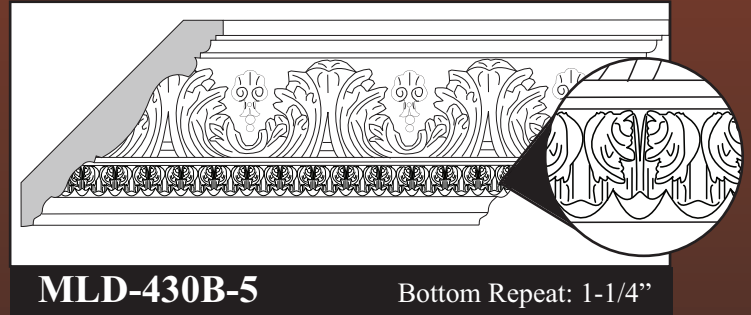

Bottom Repeat: 1-1/2"

430-B Series

6-1/2" Width

Top Repeat: 4-7/8"

Thickness: 1-1/4"

Price: \$12.95 LF

Flexible Resin Price: \$22.95 L.F.

430-C Series