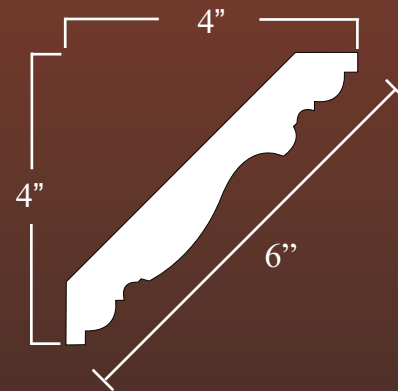

Design Repeats:

- MLD-406A: 3-3/4"
- MLD-406B: 4-7/8"
- MLD-406C: 6-3/8"
- MLD-406D: 19"
- MLD-406E: 7-3/4"

Price: $11.95 L.F.

Flexible Resin Price: $22.95 L.F.