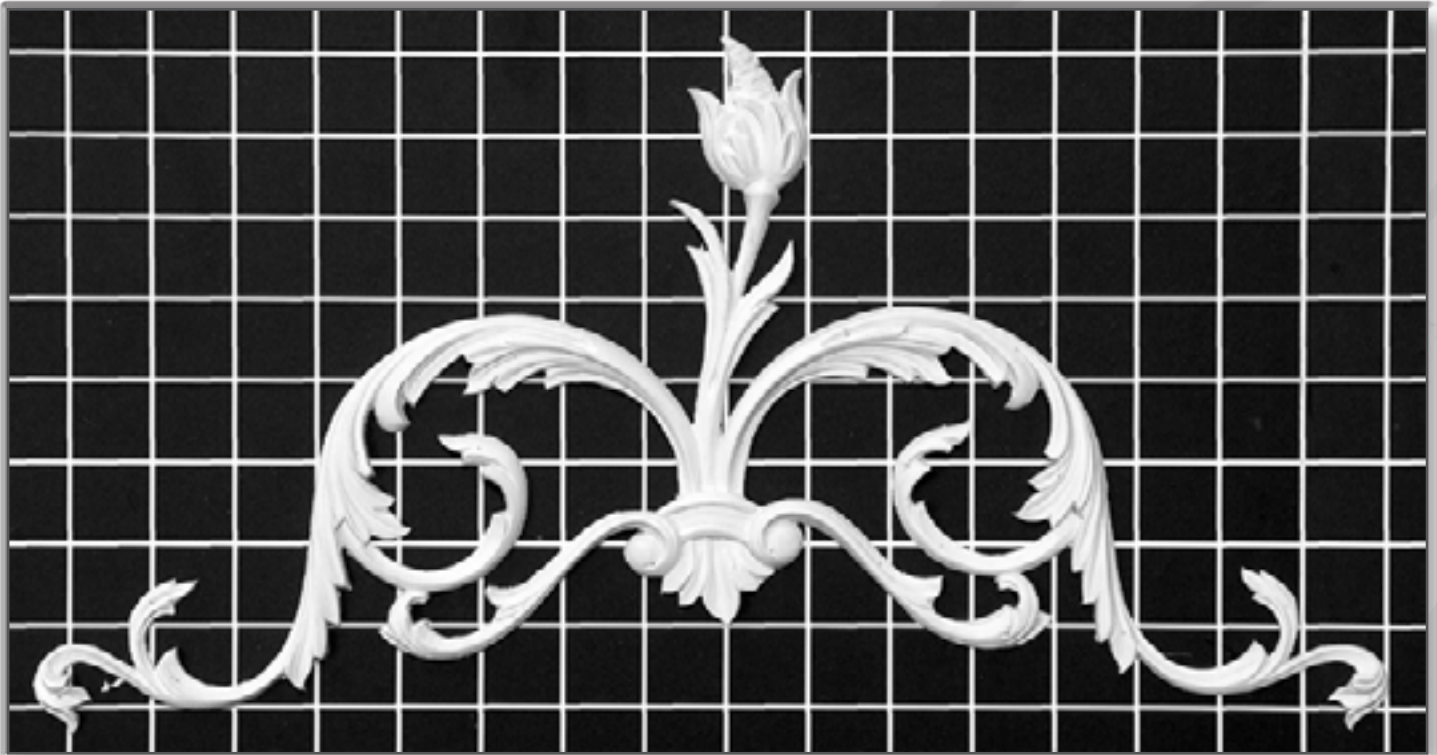

ORNAMENT

←
OR 1123
2 1/4" Wide
X
17" Tall
X
1/2" Thick

→
OR 1124
1 1/2" Wide
X
11 5/8" Tall
X
1/2" Thick

→
OR 1125
3" Wide
X
20 7/8" Tall
X
1/2" Thick

*All parts photographed on a 1" square grid

"Copyrights of the works depicted in this catalog are owned by Empire Ornament Supply, Inc. and any duplication is strictly prohibited. The works contain a "fingerprint" which can be easily identified in any duplication."