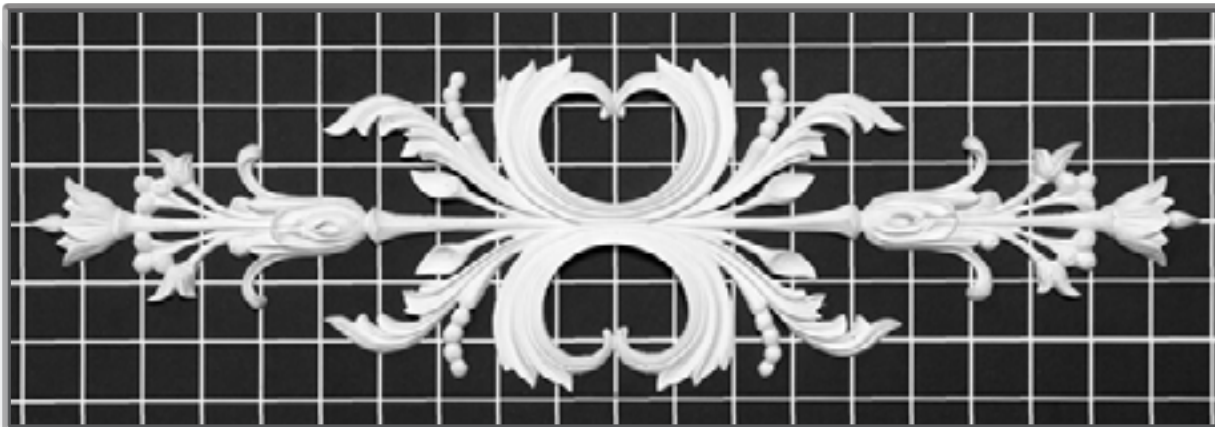

←
OR 1019
19 3/4" Wide
X
5 3/4" Tall
X
1/2" Thick