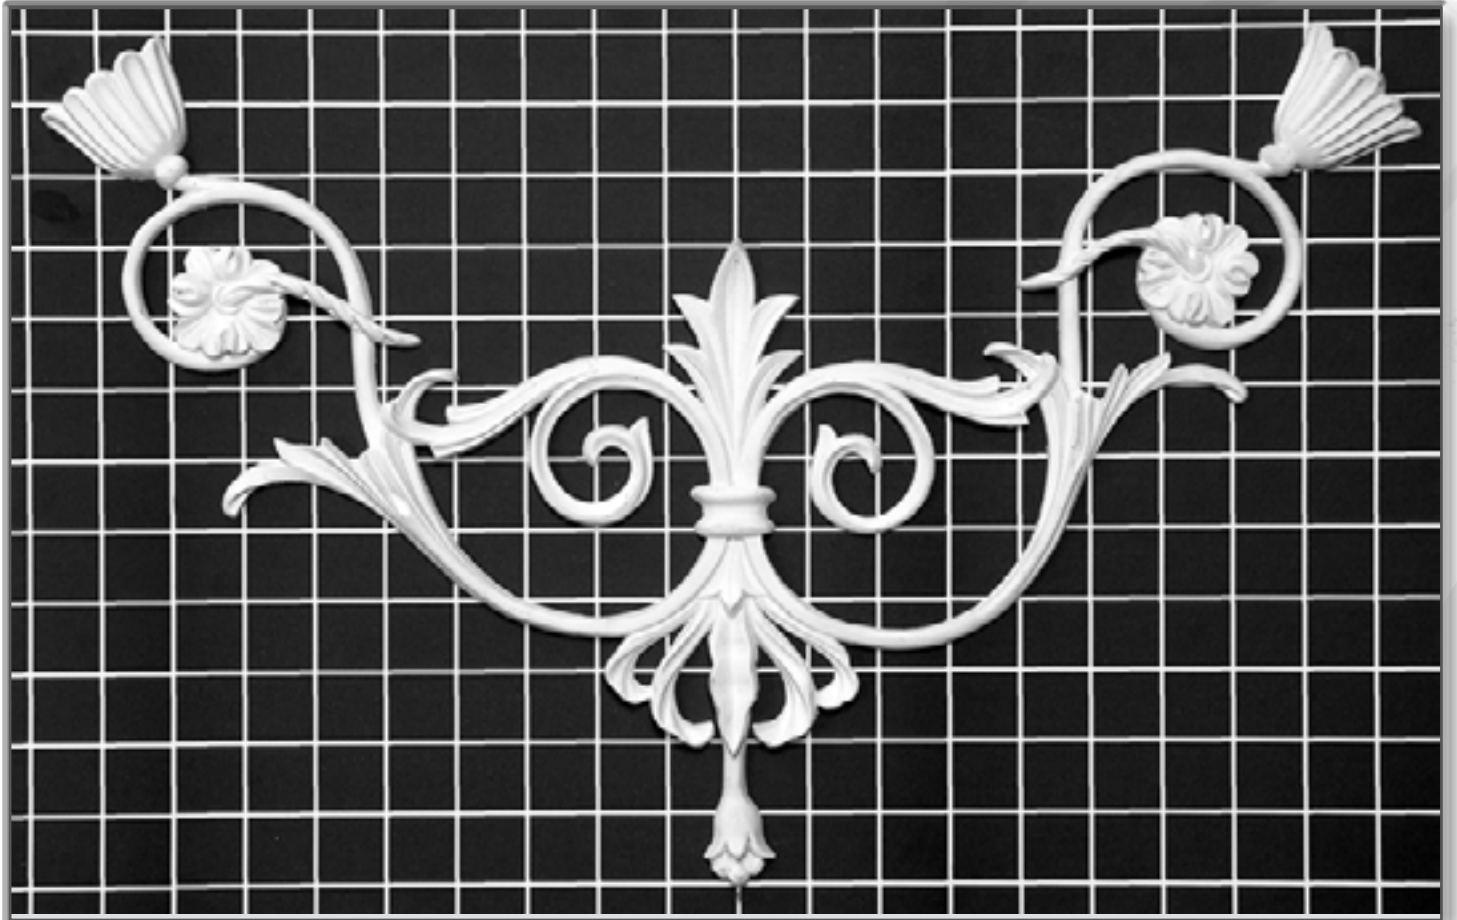

ORNAMENT

←
OR 1140

Left
4 1/8" Wide
X
13 1/4" Tall
X
1/2" Thick

→
OR 1140

Right
4 1/8" Wide
X
13 1/4" Tall
X
1/2" Thick

*All parts photographed on a 1" square grid

"Copyrights of the works depicted in this catalog are owned by Empire Ornament Supply, Inc. and any duplication is strictly prohibited. The works contain a "fingerprint" which can be easily identified in any duplication."