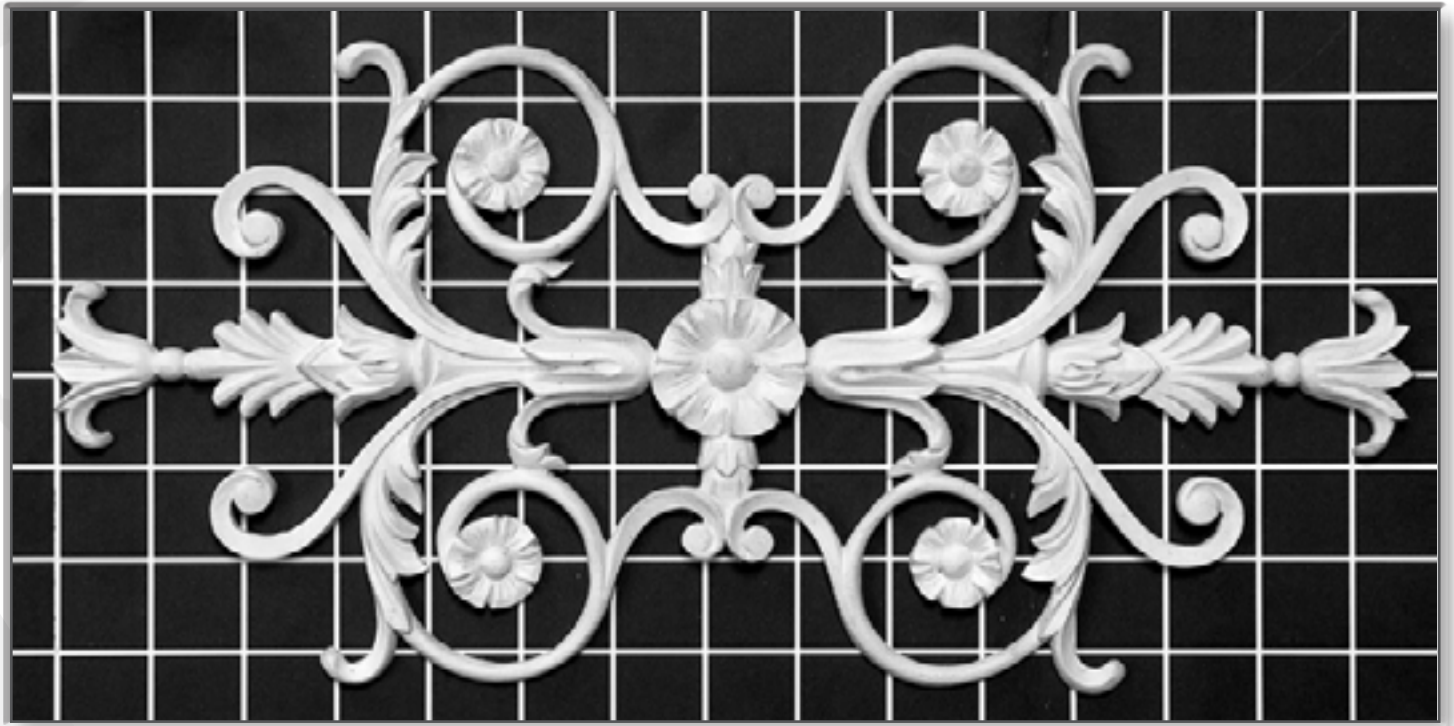

OR 1111 ↑
 2 5/8" Wide
 X
 5 3/4" Tall
 X
 1/2" Thick

ORNAMENT

OR 1113-1904 ↓
 19" Wide X 3 3/4" Tall X 5/8" Thick

↑ OR 1112
 20" Wide X 18" Tall X 1" Thick

*All parts photographed on a 1" square grid

"Copyrights of the works depicted in this catalog are owned by Empire Ornament Supply, Inc. and any duplication is strictly prohibited. The works contain a "fingerprint" which can be easily identified in any duplication."