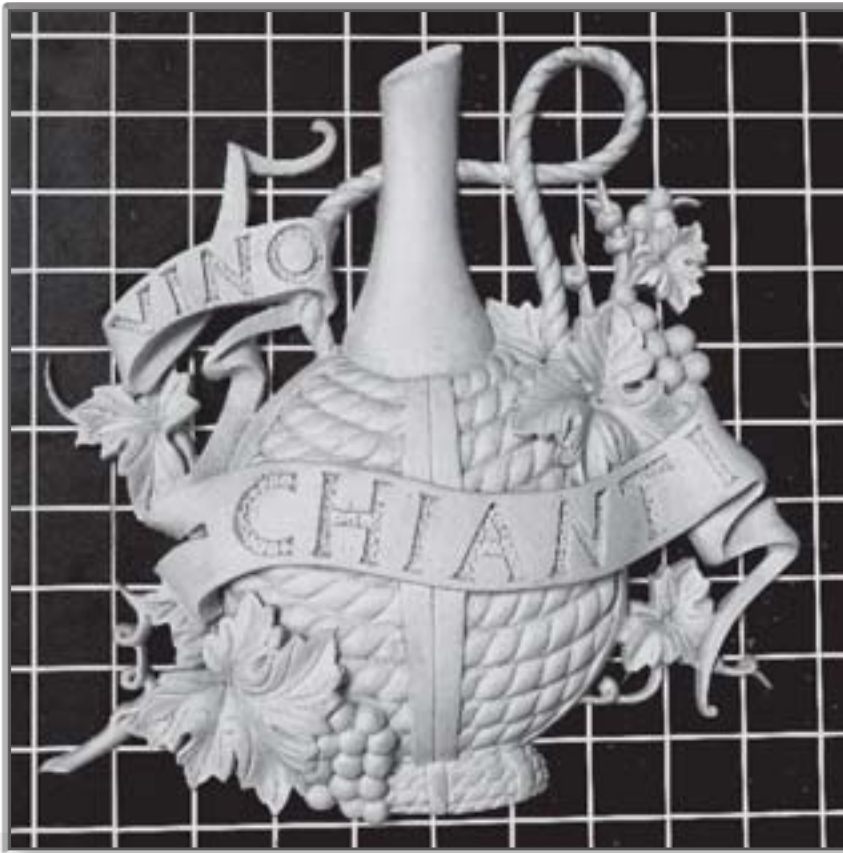

OR 1175
9 3/4" Wide
X 10" Tall
X 1 3/4" Thick