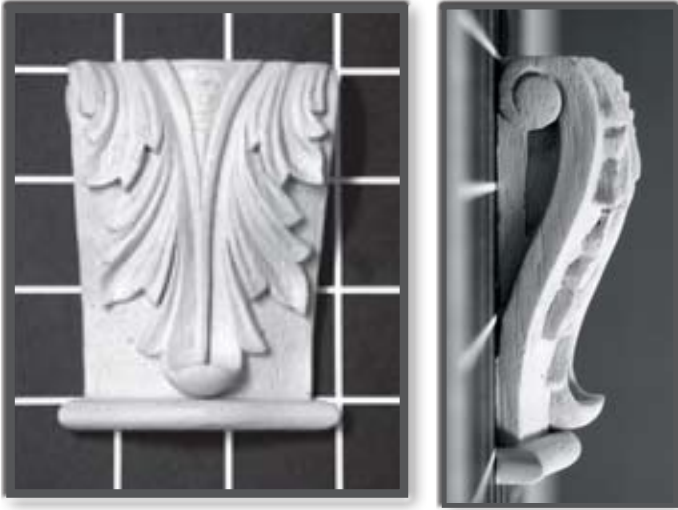

CORBELS

CL 1272-0411
 4 3/4" Wide
 X 11 3/4" Tall
 X 3" Deep

CL 1273-0407
 4 7/8" Wide
 X 7 3/4" Tall
 X 2 1/2" Deep

*All parts photographed on a 1" square grid

"Copyrights of the works depicted in this catalog are owned by Empire Ornament Supply, Inc. and any duplication is strictly prohibited. The works contain a "fingerprint" which can be easily identified in any duplication."