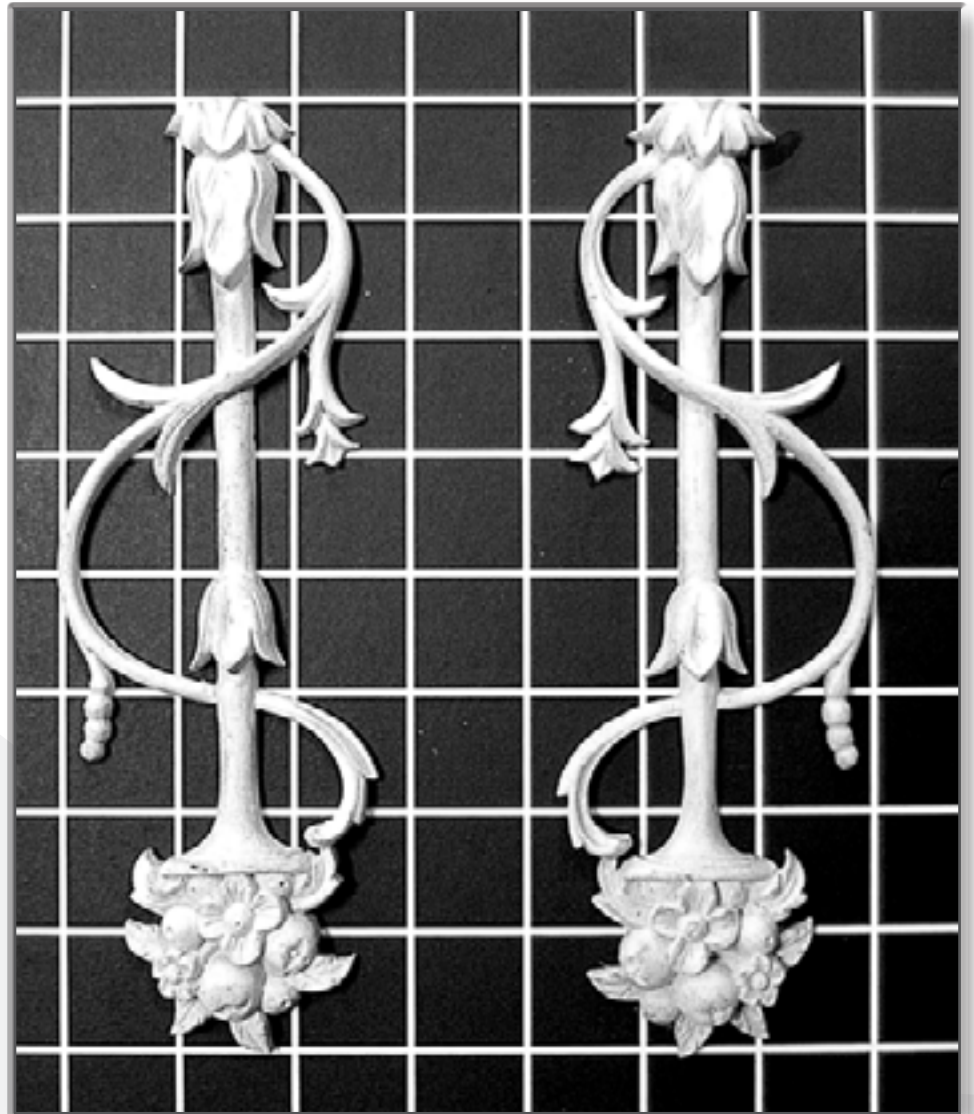

OR 1149

2 3/4" Wide
X 8" Tall
X 1/2" Thick

*All parts photographed on a 1" square grid

"Copyrights of the works depicted in this catalog are owned by Empire Ornament Supply, Inc. and any duplication is strictly prohibited. The works contain a "fingerprint" which can be easily identified in any duplication."

ORNAMENT