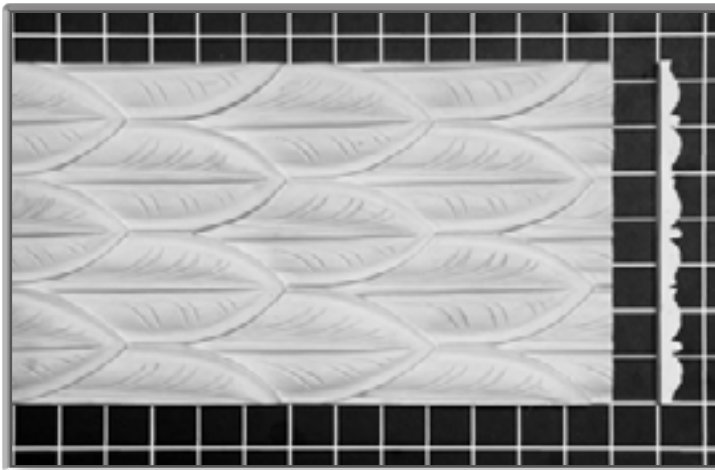

FM 1100-738
7 3/8" Wide X 1/2" Thick
8' Long