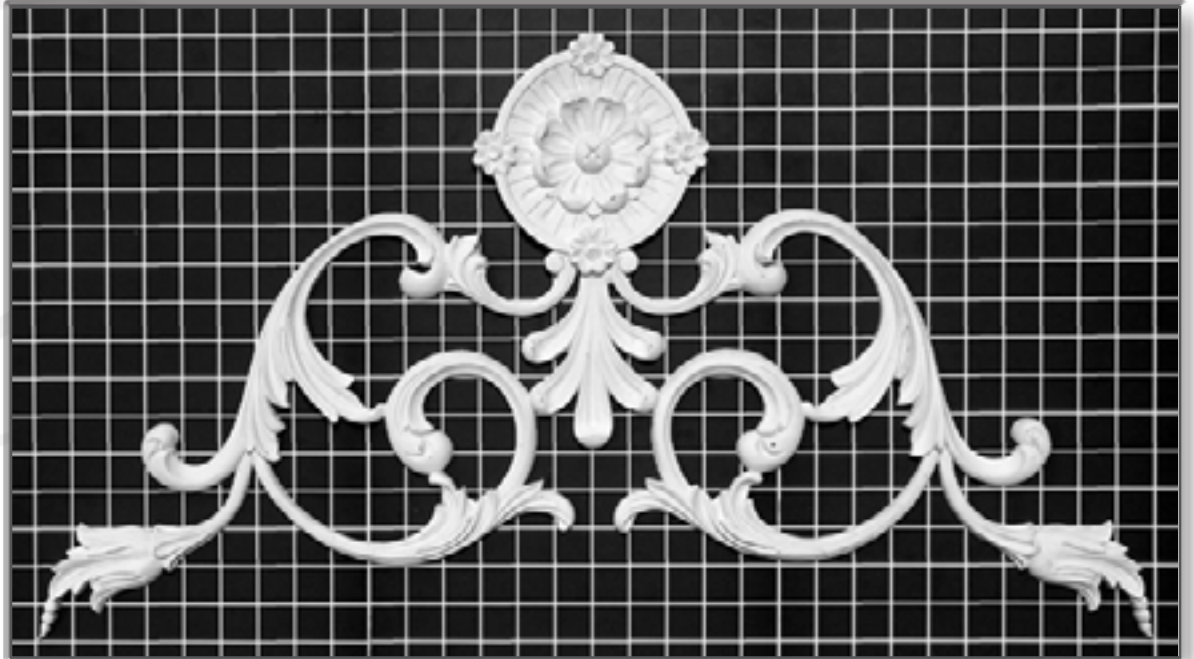

→
OR 1039
30" Wide
X
16" Tall
X
5/8" Thick

OR 1056
8" Wide X 13 1/4" Tall
X 5/8" Thick
←