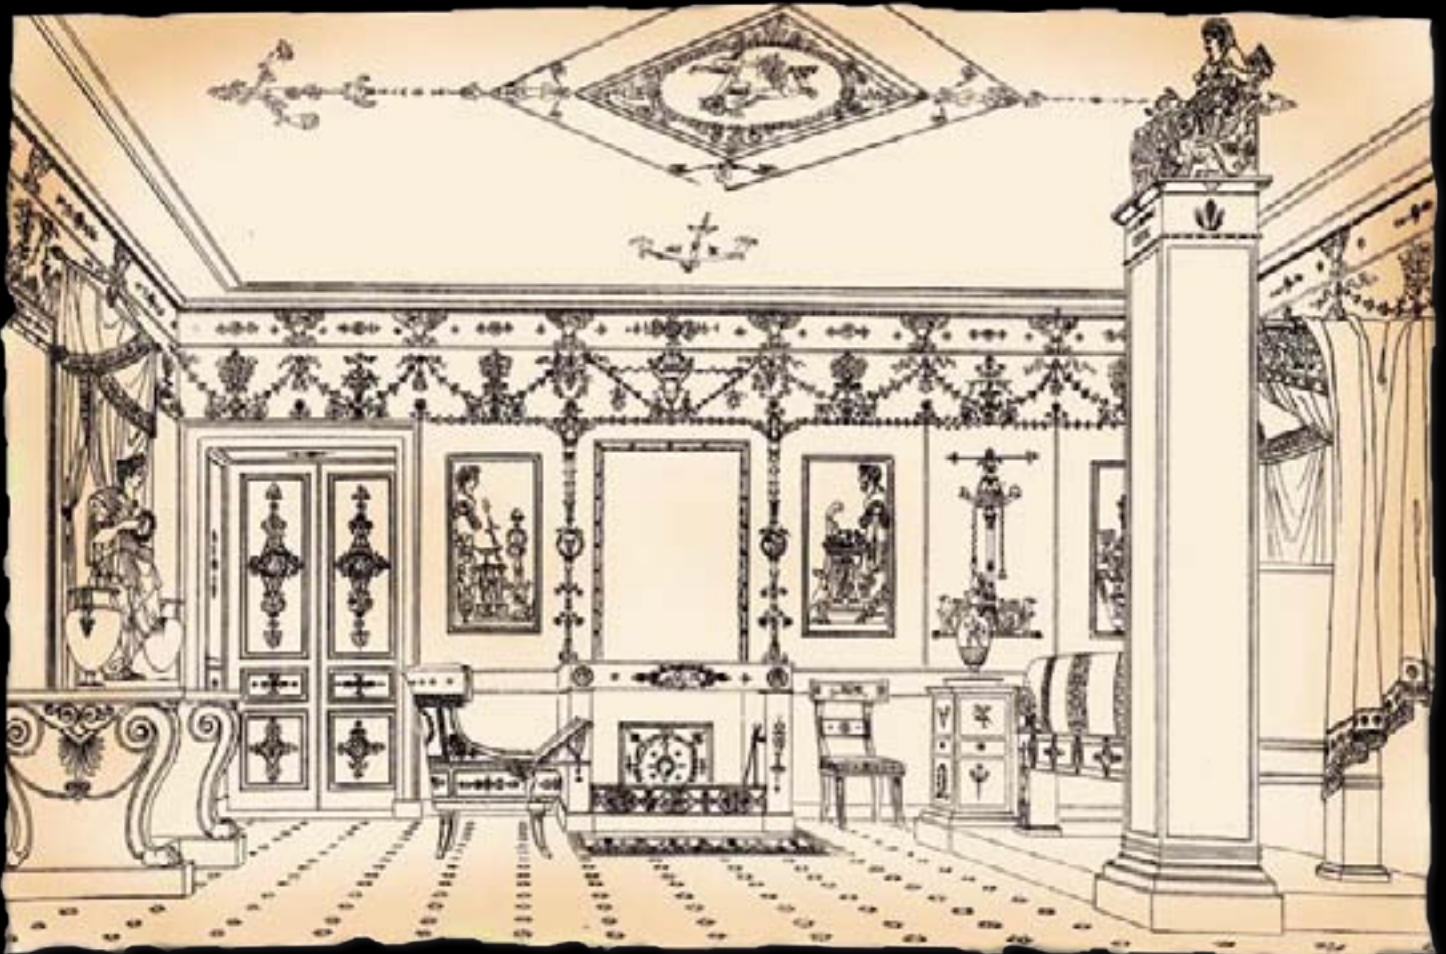

Inspirations From The Masters

The ornament pictured and cataloged in the following pages are our interpretation of what the great masters created long ago. Our designs are inspired by the timeless, creative interiors of grand palaces such as Versailles, Fontainebleau, Windsor Castle, and the decorated interior walls within the ruins of Pompeii. Creations designed and crafted by talented artists of the time whose names shall forever remain unknown.

Our goal is to allow any room, or any part thereof, to be transformed into a timeless work of art. We will create

for you a living space that celebrates fine decoration.

Our ornament can be styled and worked using the same tools used for wood ornament. The special mixed materials we use to cast our ornament allows them varying degrees of bending and flexibility.

Since every individual room has unique needs we also offer a special material for more extreme bending requirements.

Feel free to contact us for any information regarding ornament installation and design layout.