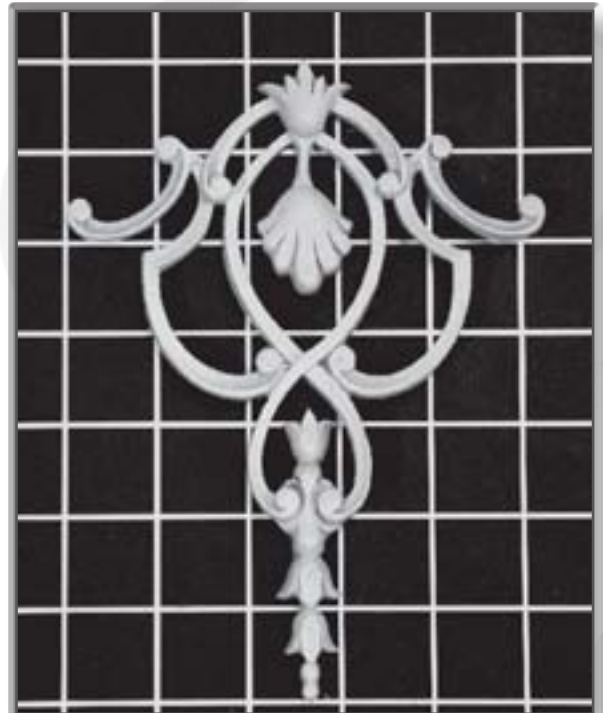

←
OR 1184
3 7/8" Wide
X 8 3/4" Tall
X 3/4" Thick

→
OR 1183
5 1/4" Wide
X 7" Tall
X 1/2" Thick