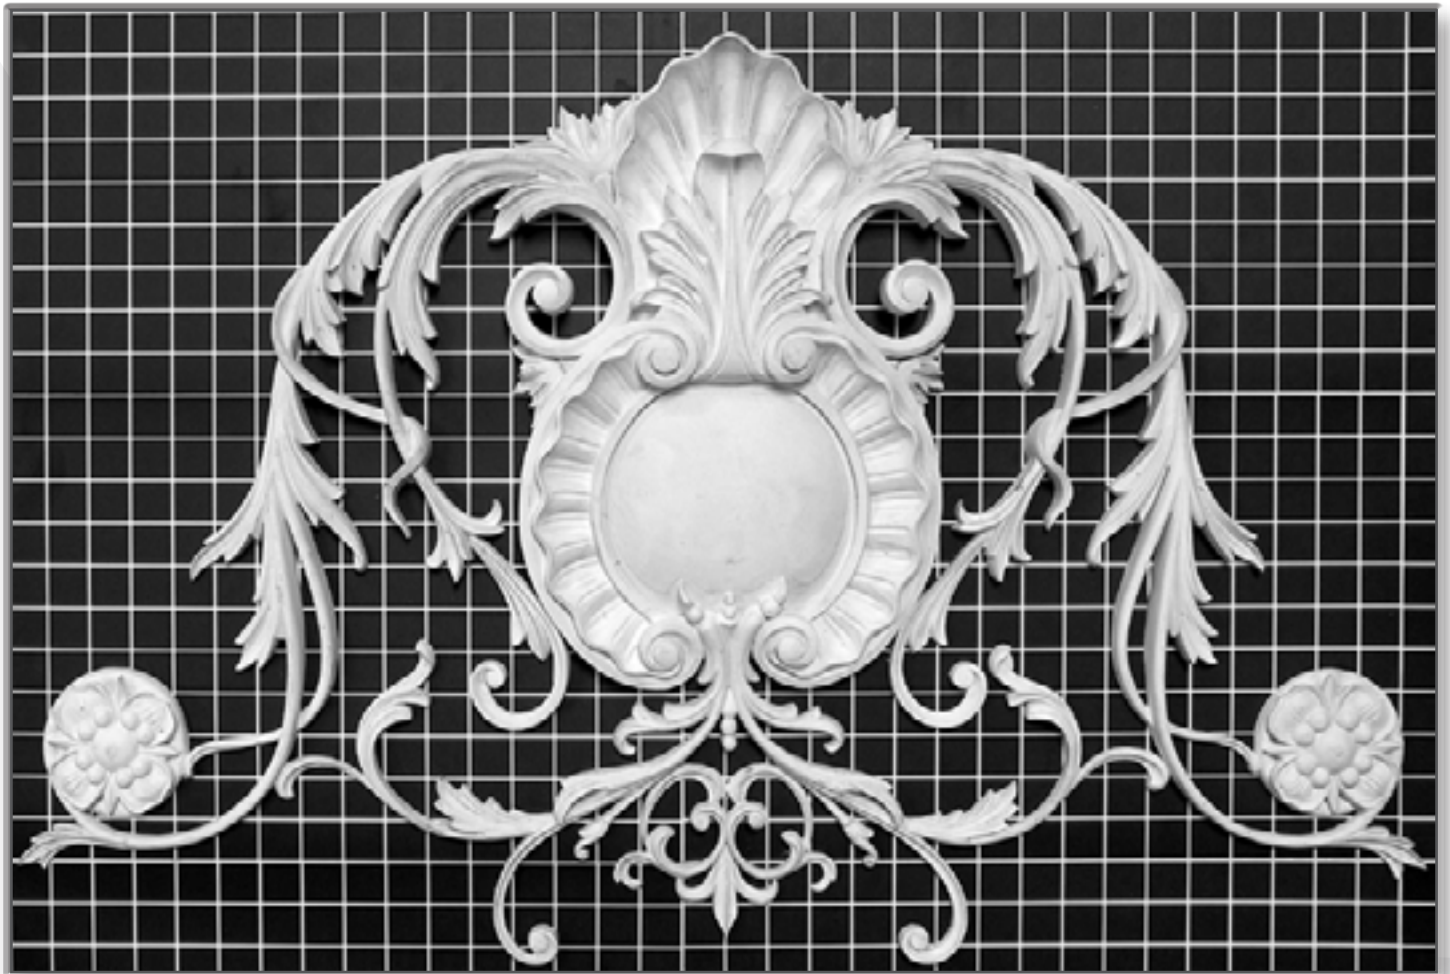

OR 1034

33 1/2" Wide
X 21 1/4" Tall
X 2" Thick