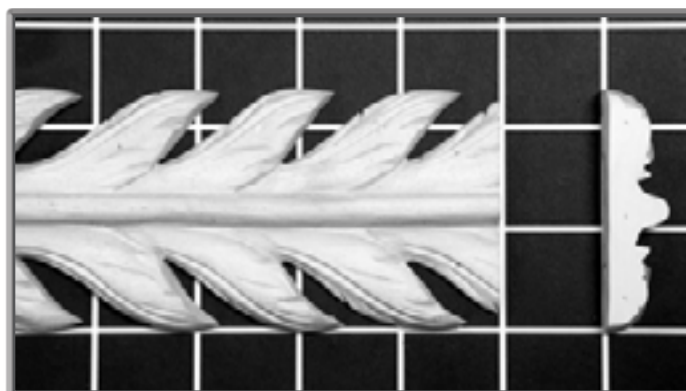

FM 1135-238
2 3/8" Wide X 1/2" Thick
8' Long