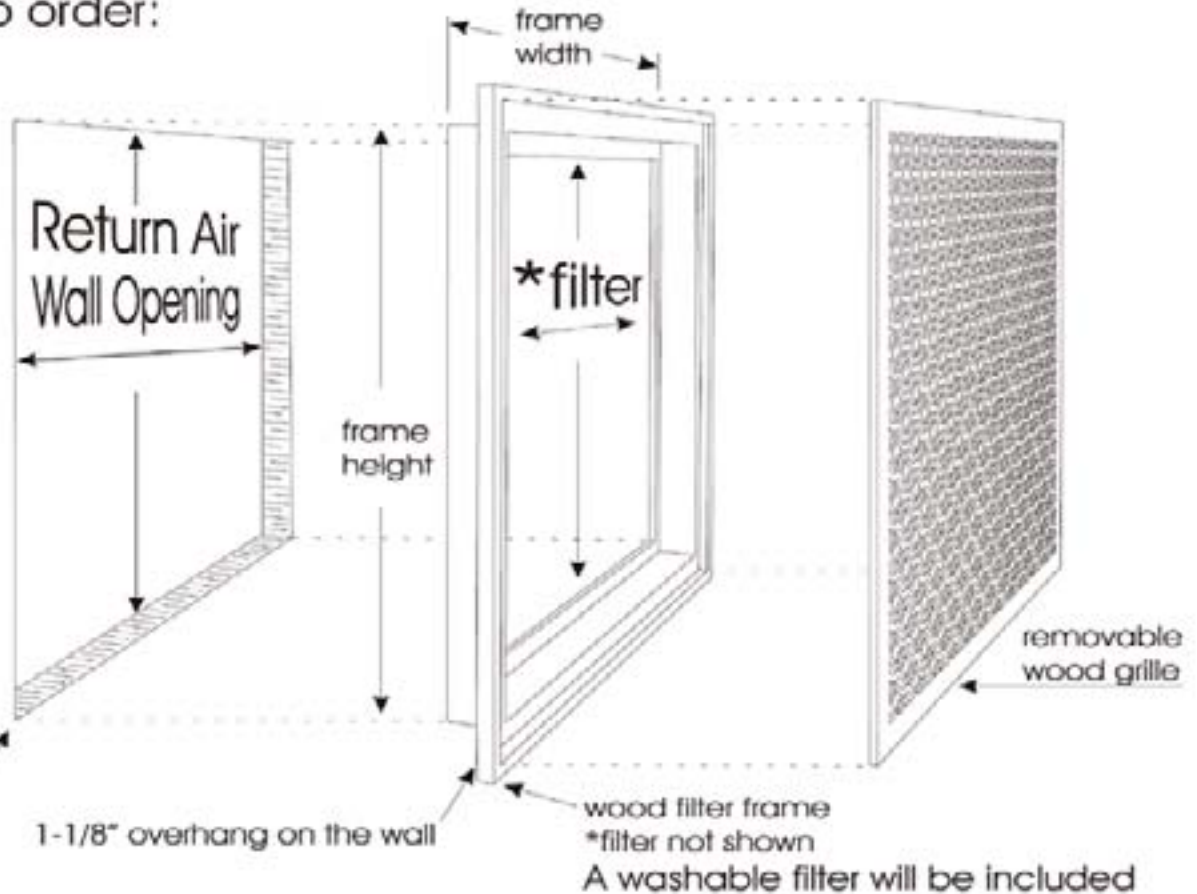

Return Air Filter Grille Assembly

For walls and ceilings

How to order:

All Return Air Filter Grilles are custom made to fit your existing wall or ceiling opening.

Step 1:

Measure the wall or ceiling opening.

Step 2:

Decide on the grille pattern (A-H) and the wood veneer type (oak, maple, or cherry).

Step 3:

Contact us for a price quote.