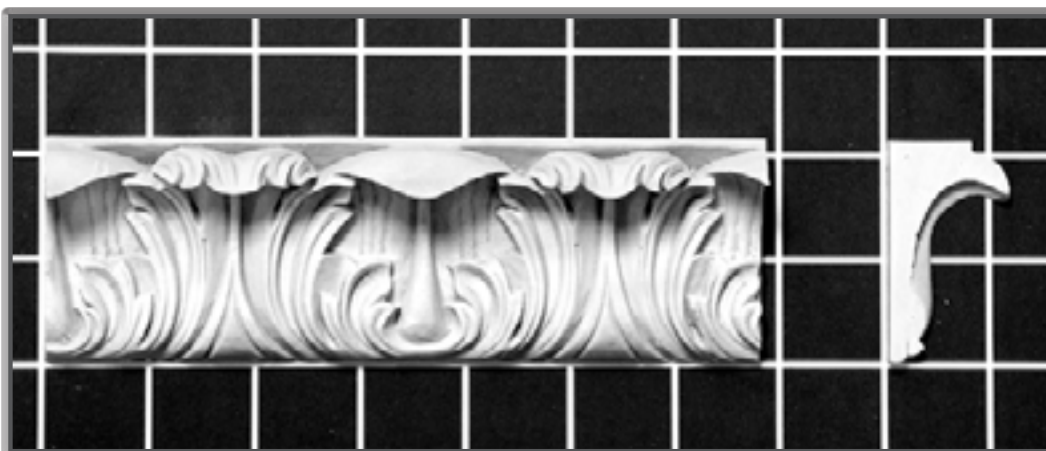

FLEX CROWN

FC 1000-100
1" Tall X 3/4" Thick X 8' Long

FC 1000-112
1 1/2" Tall
X 1 1/8" Thick
X 8' Long

FC 1001-218
2 1/8" Tall
X 1 1/8" Thick
X 8' Long

*All parts photographed on a 1" square grid

"Copyrights of the works depicted in this catalog are owned by Empire Ornament Supply, Inc. and any duplication is strictly prohibited. The works contain a "fingerprint" which can be easily identified in any duplication."