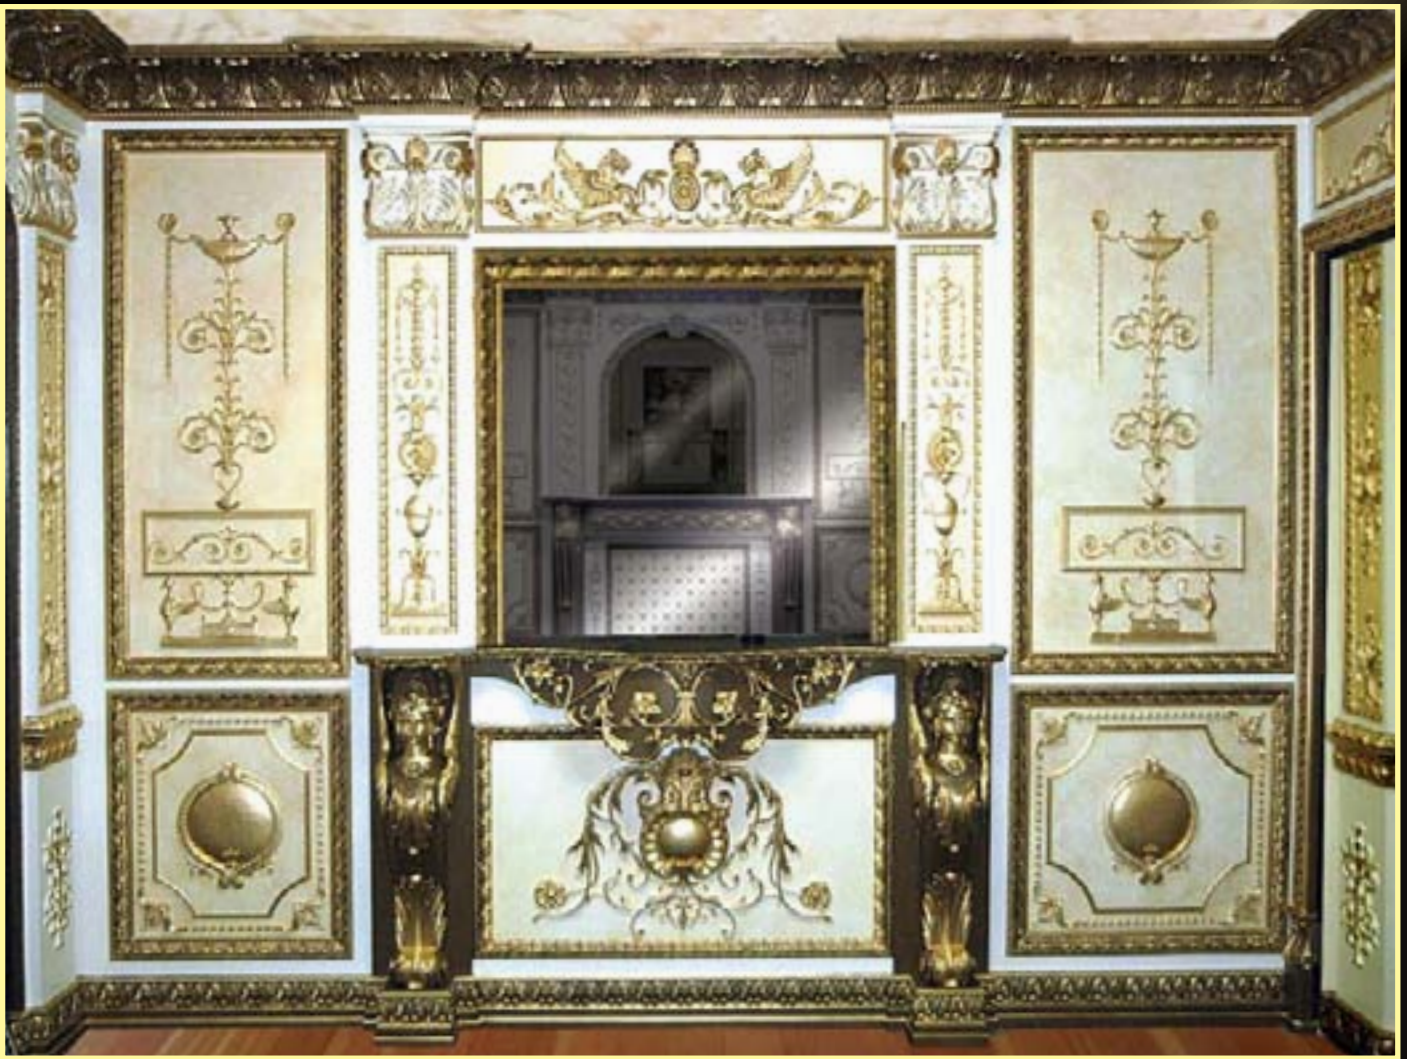

Empire
ORNAMENT SUPPLY INC.

Celebrating Fine Decoration