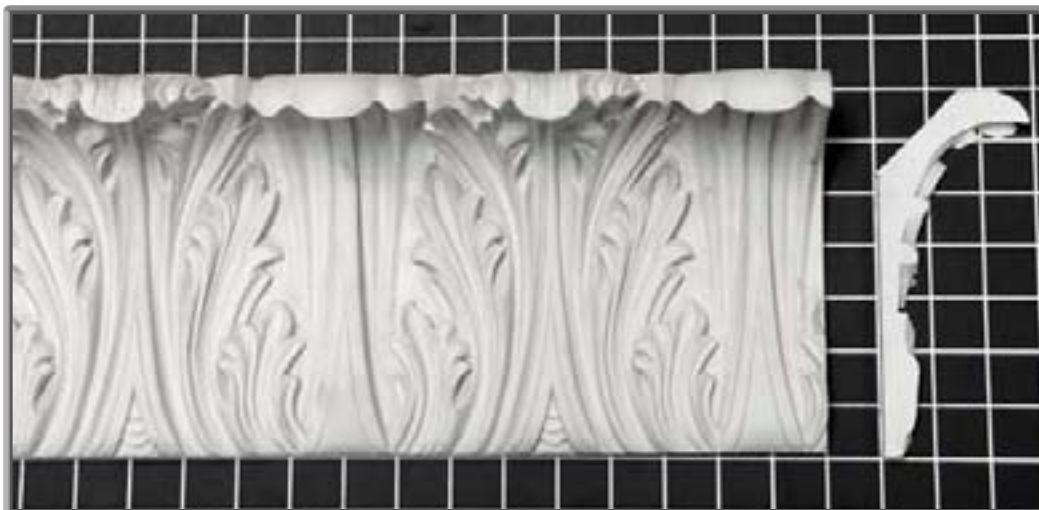

FC 1005-700
7" Tall X 3" Thick
X 63" Long

FLEX CROWN

*All parts photographed on a 1" square grid

"Copyrights of the works depicted in this catalog are owned by Empire Ornament Supply, Inc. and any duplication is strictly prohibited. The works contain a "fingerprint" which can be easily identified in any duplication."