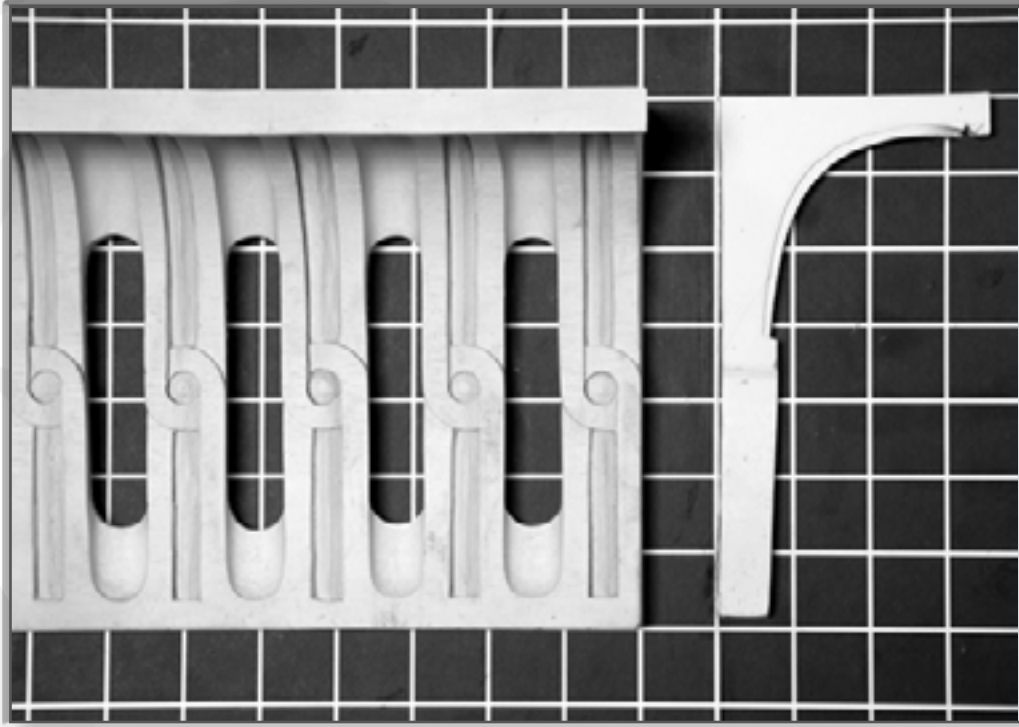

FLEX CROWN

FC 1023-434
4 3/4" Tall X 4 3/4" Thick
X 54" Long

FC 1005-700
7" Tall X 3" Thick
X 63" Long

FLEX CROWN

*All parts photographed on a 1" square grid

"Copyrights of the works depicted in this catalog are owned by Empire Ornament Supply, Inc. and any duplication is strictly prohibited. The works contain a "fingerprint" which can be easily identified in any duplication."