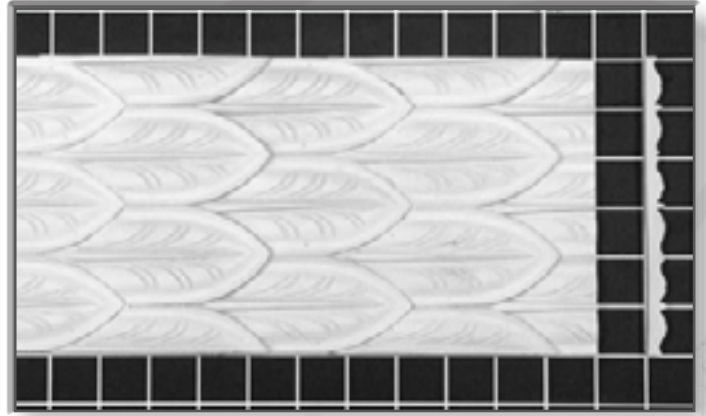

FM 1100-600
6" Wide X 3/8" Thick
8' Long