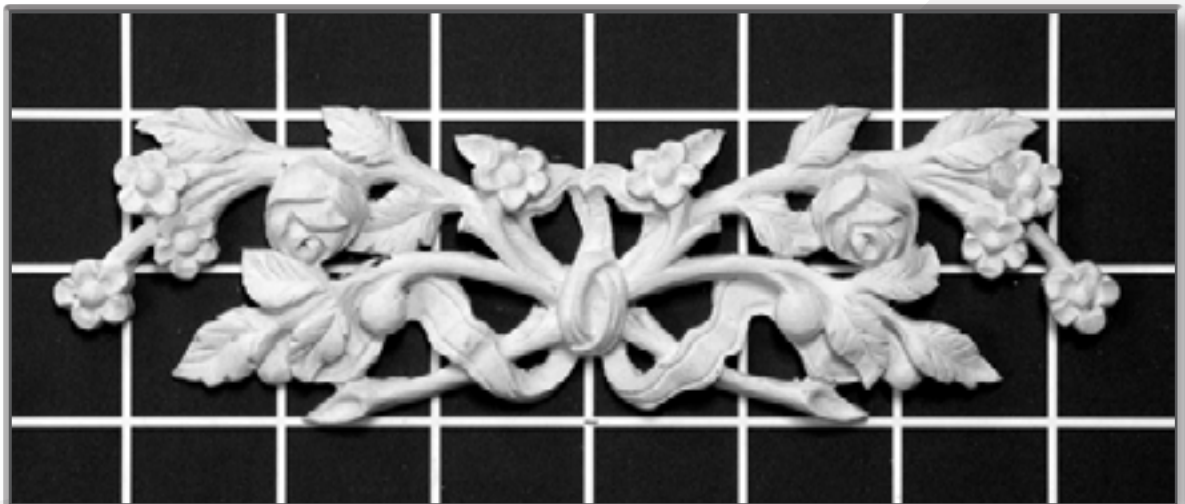

OR 1121 23 3/4" Wide X 3 3/4" Tall X 1" Thick

OR 1122

6" Wide
X
3 3/4" Tall
X
1/2" Thick
(Each Side)

OR 1120

7" Wide
X 2" Tall
X 1/2" Thick

*All parts photographed on a 1" square grid

"Copyrights of the works depicted in this catalog are owned by Empire Ornament Supply, Inc. and any duplication is strictly prohibited. The works contain a "fingerprint" which can be easily identified in any duplication."