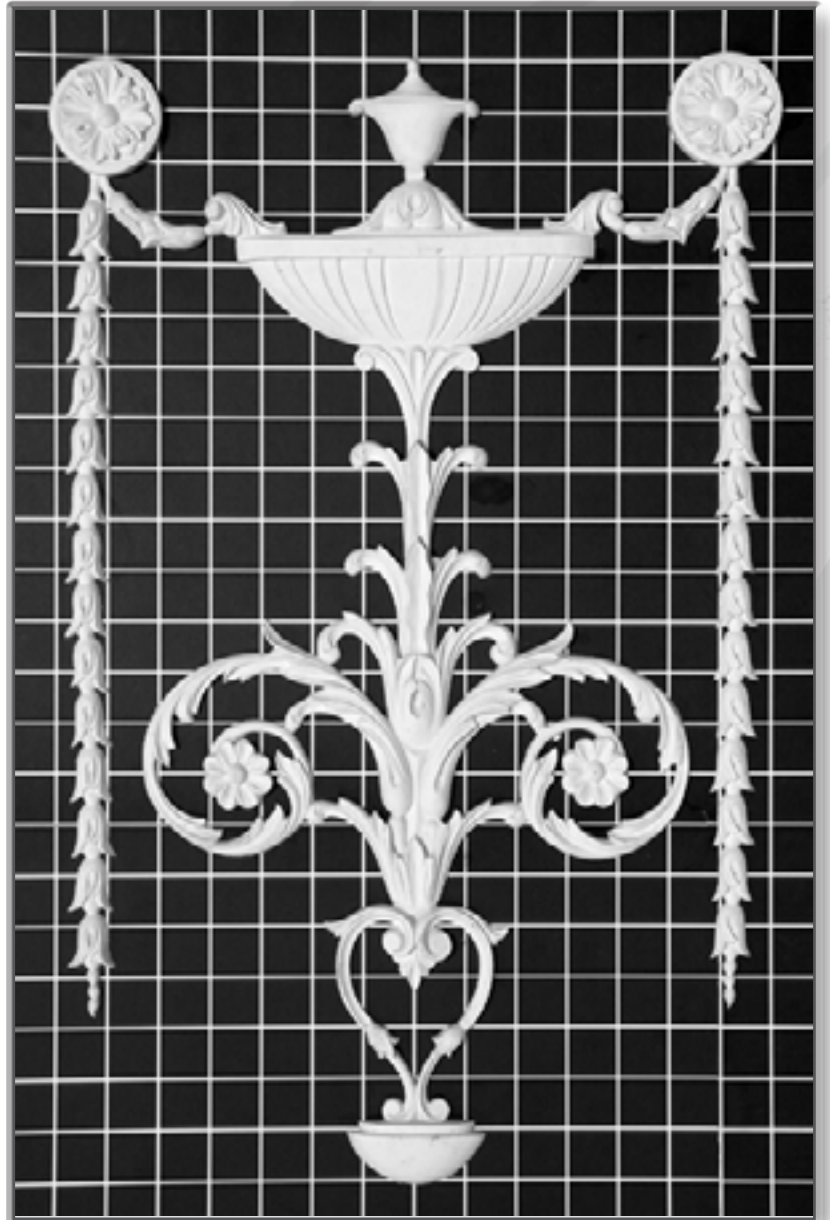

OR 1025

14 1/4" Wide X 22" Tall X 1/2" Thick

ORNAMENT

*All parts photographed on a 1" square grid

"Copyrights of the works depicted in this catalog are owned by Empire Ornament Supply, Inc. and any duplication is strictly prohibited. The works contain a "fingerprint" which can be easily identified in any duplication."