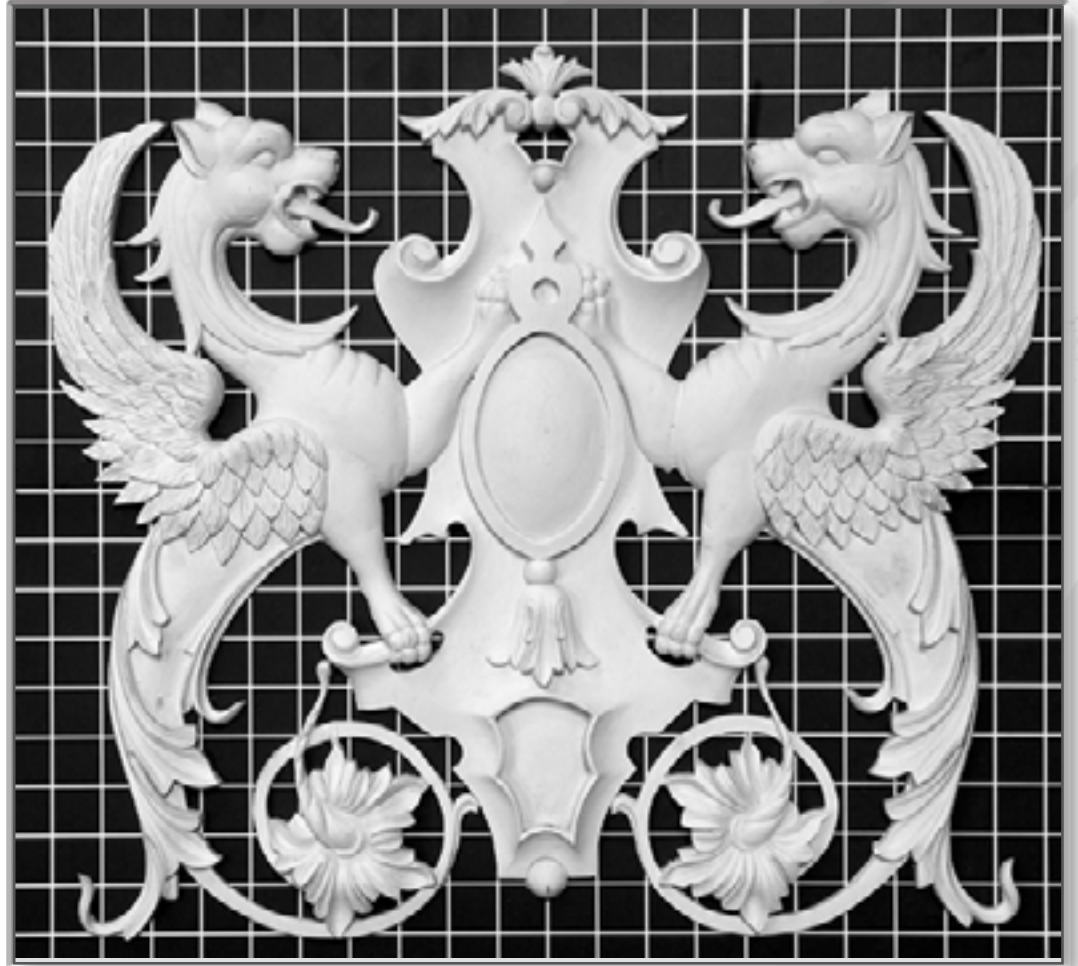

ORNAMENT

OR 1113-1904 ↓
19" Wide X 3 3/4" Tall X 5/8" Thick

↑ OR 1112
20" Wide X 18" Tall X 1" Thick