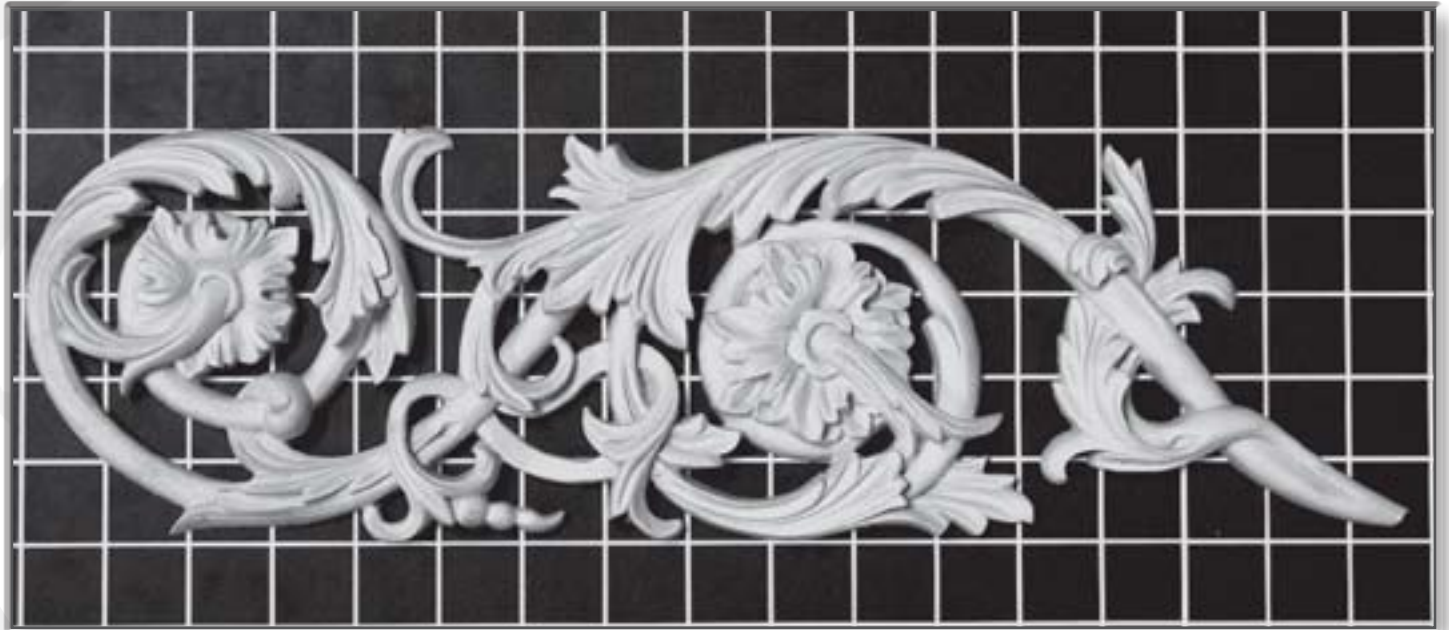

OR 1167
47 1/2" Wide X 7 1/2" Tall X 3/4" Thick

OR 1168
45 1/2" Wide X 10 3/4" Tall X 1" Thick

OR 1169
47" Wide X 11" Tall X 2 1/4" Thick

*All parts photographed on a 1" square grid

"Copyrights of the works depicted in this catalog are owned by Empire Ornament Supply, Inc. and any duplication is strictly prohibited. The works contain a "fingerprint" which can be easily identified in any duplication."