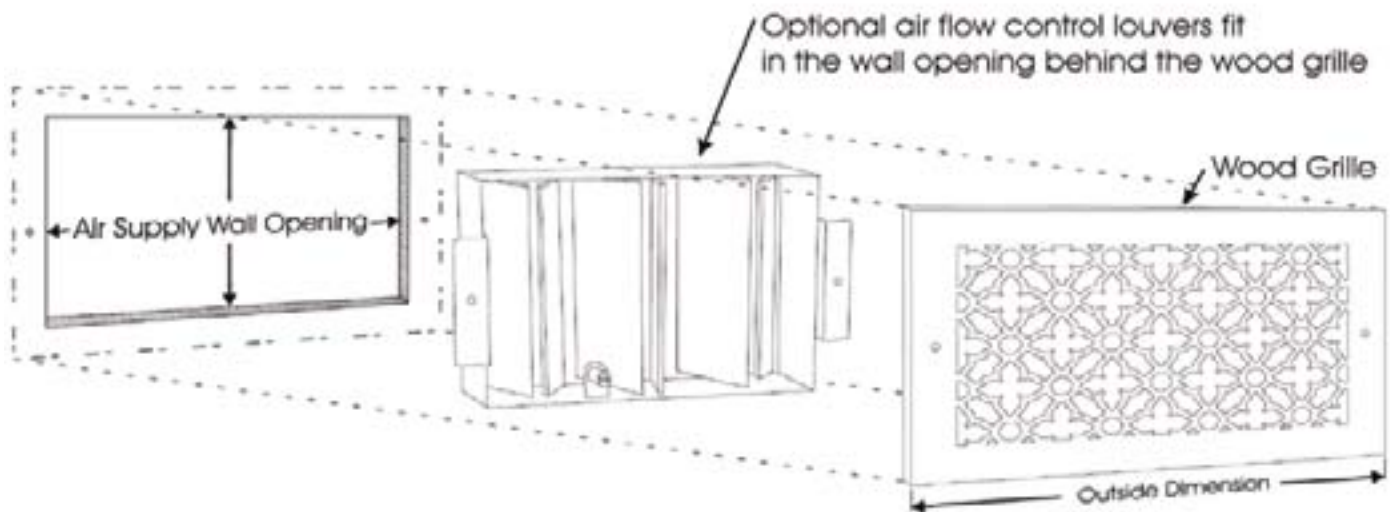

For Grilles:

1. Measure the wall opening (width" x height").
2. Match the wall opening size to the correct part number on the Grille Prices page.
Example: 10" wide x 6" high = part No. 1006.

For Louvers: