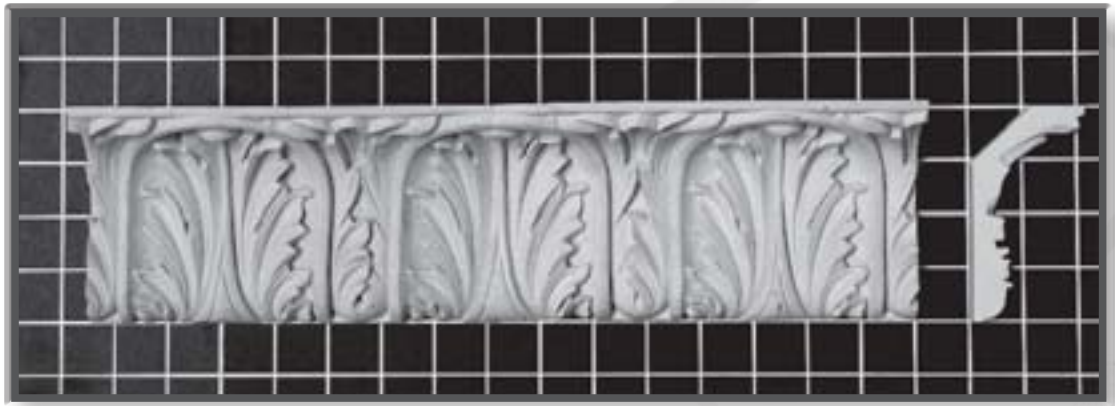

FC 1029-400
4" Tall X 2 1/8" Thick X 8' Long