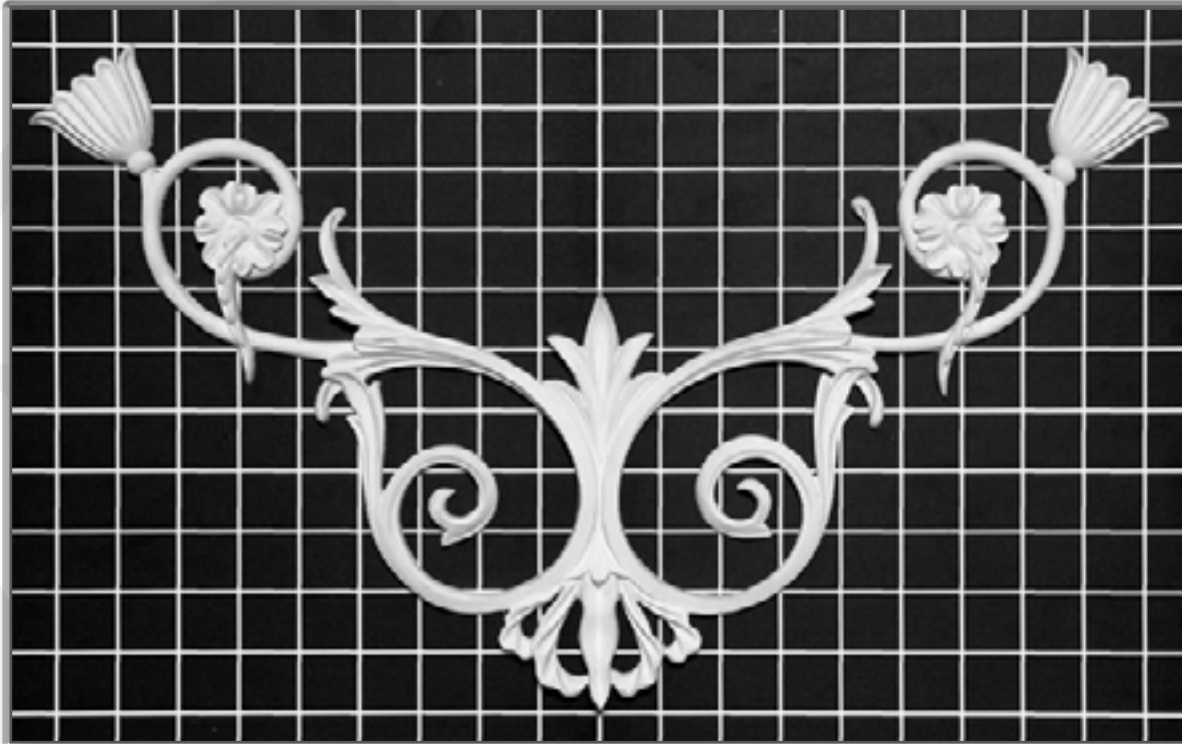

OR 1065
4 1/2" Wide
X 4 3/8" Tall
X 1/2" Thick

OR 1062
6 3/8" Wide
X 13 1/2" Tall
X 1" Thick

*All parts photographed on a 1" square grid

"Copyrights of the works depicted in this catalog are owned by Empire Ornament Supply, Inc. and any duplication is strictly prohibited. The works contain a "fingerprint" which can be easily identified in any duplication."