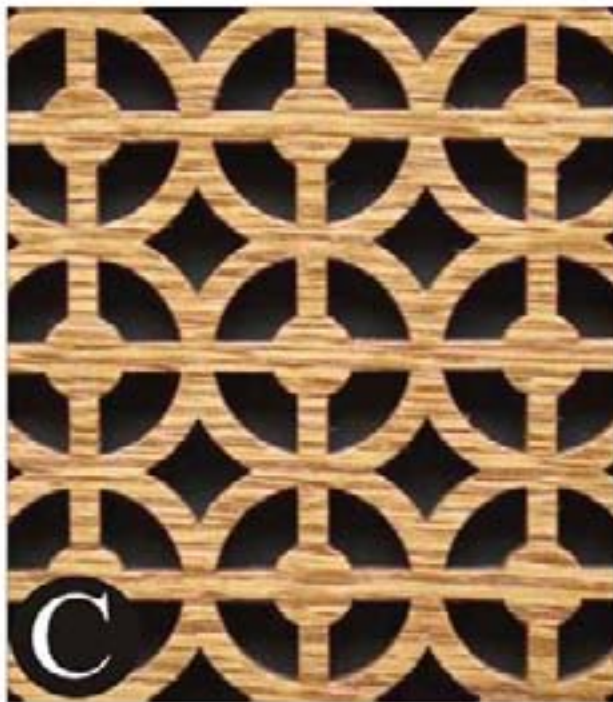

All wood grilles are shipped unfinished, ready to paint or stain.