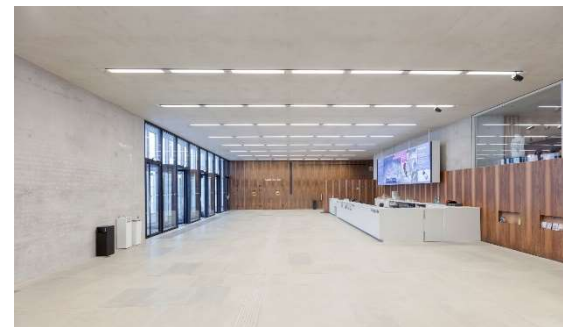

Address:

Bodestr. 1-3
10178 Berlin - Mitte

2,0 km
km

9,7 km

2,8

JAMES-SIMON-GALERIE

Foyer Ground floor (Entrance via Neuer Hof)

- Standing receptions up to 200 persons

© Foto: David von Becker

Auditorium

- fixed rows of seats for lectures, ceremonies, etc. up to 234 persons, by means of mobile rows of chairs max. 294 seats to increase

© Foto: David von Becker

Foyer First floor

- Standing receptions up to 300 persons
- Seated rows for lectures etc. up to 200 persons

© Foto: David von Becker

Restaurant, indoor

- Standing receptions up to 120 persons
- Dinner up to 92 persons

© Foto: David von Becker

© Foto: David von Becker

Neuer Hof

- Standing receptions up to 1500 persons
- Dinner according to individual seating

© Foto: David von Becker

Special exhibition hall, Basement

- Standing receptions up to 400 persons
- Dinner according to individual seating
- Seated rows for lectures etc. up to 400 persons