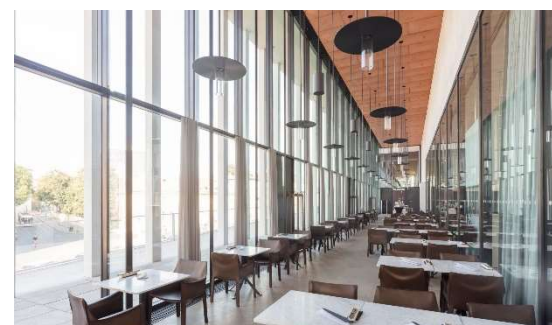

© Foto: David von Becker

Auditorium

- fixed rows of seats for lectures, ceremonies, etc. up to 234 persons, by means of mobile rows of chairs max. 294 seats to increase

© Foto: David von Becker

Foyer First floor

- Standing receptions up to 300 persons
- Seated rows for lectures etc. up to 200 persons

© Foto: David von Becker

Restaurant, indoor

- Standing receptions up to 120 persons
- Dinner up to 92 persons

© Foto: David von Becker

Restaurant, outdoor

- Standing receptions up to 120 persons
- Seating up to 100 persons

© Foto: David von Becker

Colonnades, non-leased outdoor area

- Standing receptions up to 150 persons
- Dinner according to individual seating

© Foto: David von Becker

Neuer Hof

- Standing receptions up to 1500 persons
- Dinner according to individual seating

© Foto: David von Becker

Special exhibition hall, Basement

- Standing receptions up to 400 persons
- Dinner according to individual seating
- Seated rows for lectures etc. up to 400 persons