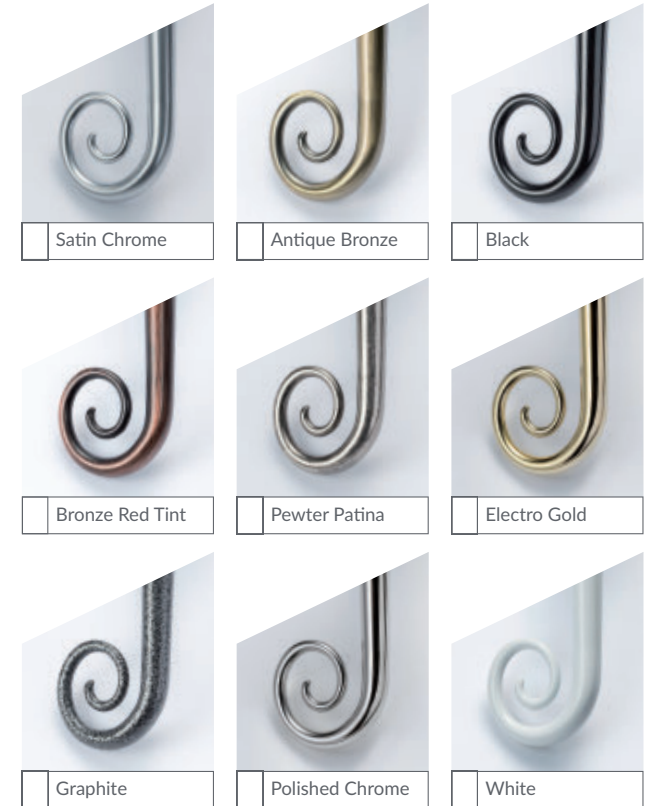

Please note. RAL reference numbers represent the nearest colours and are not exact matches.

WINDOW HARDWARE

The perfect complement

The Heritage range includes a choice of authentically-styled hardware to finish off the look of your newly-installed windows.

Halo hardware colour options...

Gold Chrome Antique Black Graphite

VEKA vertical sliding sash window hardware and colour options

Sash Eyes

Sash Pull

Sash Knobs

High Security Cam Locks and Keeps

Sash Pull Handle

All the vertical sliding sash window hardware is available in the 8 colours as depicted above.

Flush sash window hardware options (Halo, R7 and R9)

Antique Bronze (R7/R9)

Monkey Tail window stay

Tear Drop window stay

Tear Drop handles

Monkey Tail handles

R7 and R9 hardware colour options...

Satin Chrome Antique Bronze Black

Bronze Red Tint Pewter Patina Electro Gold

Graphite Polished Chrome White

Please note. Detailing may vary to that shown in these pictures depending on the manufacturer.