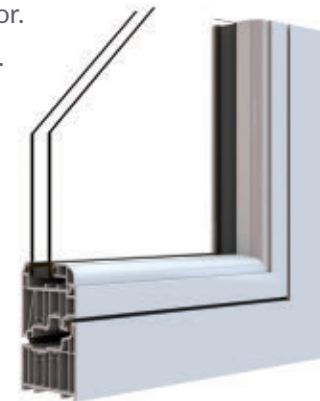

- 75mm deep profile with 7 chambers.
- Choice of 14 different colours - including different colours on the outside to the interior.
- Heritage style hardware.
- Butt hinges (dummy or working) option.
- Triple glazing option.
- Decorative beading.