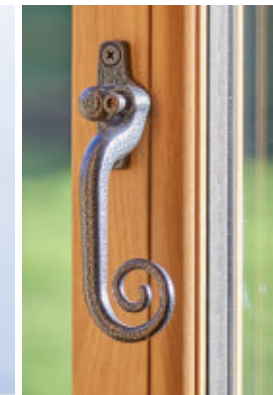

Heritage style hardware options - see page 18