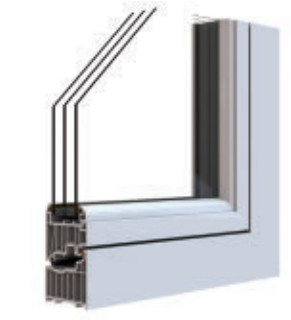

TRIPLE GLAZING