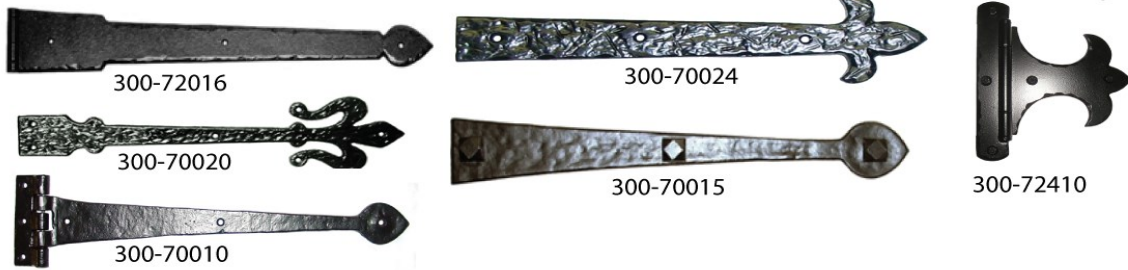

## Decorative Hardware

### HINGE STRAPS

### DECORATIVE ACCENTS

Certain pieces available in these finishes

Gold (EG) Silver (ES) Copper (EC) Weathered Copper (EWC) and Dark Earth (EDE) Colors shown are left to right

3/4" Door Stud  
300-70150