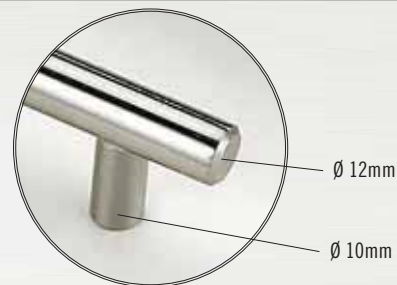

CODE	⊙ C.C ⊙	LONGUEUR LENGTH	LARGEUR WIDTH	HAUTEUR HEIGHT	FINI FINISH	VIS SCREW
H-1146-25M	512mm	549mm	12mm	32mm	Nickel Satiné / Satin Nickel	8/32
H-1146-25O	632mm	669mm	12mm	32mm	Nickel Satiné / Satin Nickel	8/32
H-1146-25P	758mm	795mm	12mm	32mm	Nickel Satiné / Satin Nickel	8/32
H-1146-25R	950mm	987mm	12mm	32mm	Nickel Satiné / Satin Nickel	8/32
K-1146-25B		40mm	12mm	35mm	Nickel Satiné / Satin Nickel	8/32