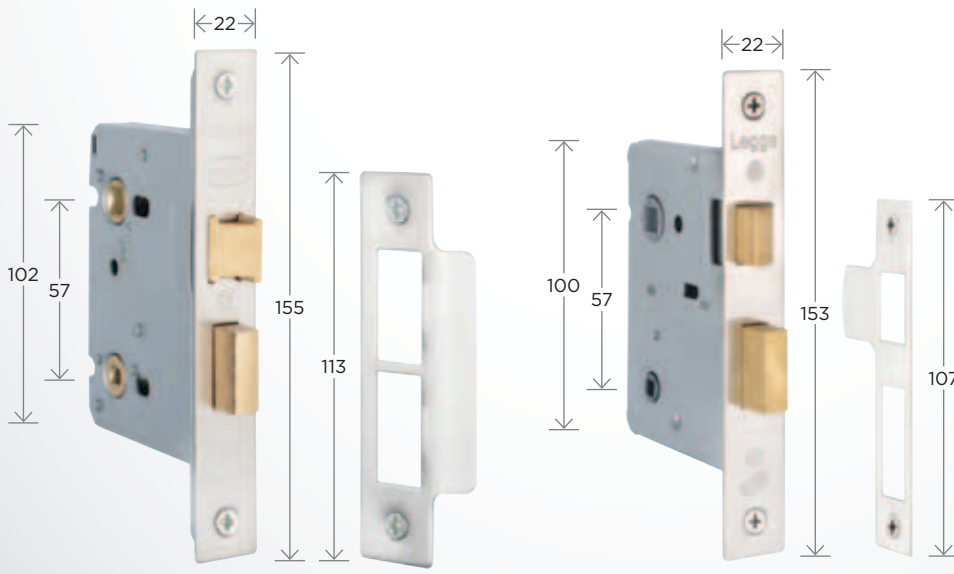

EXCELLENCE IN BOTH **SECURITY** AND **QUALITY**

Mortice Bathroom Lock
2427-45 2427-57

Bathroom Lock
L3751-25 L3751-30