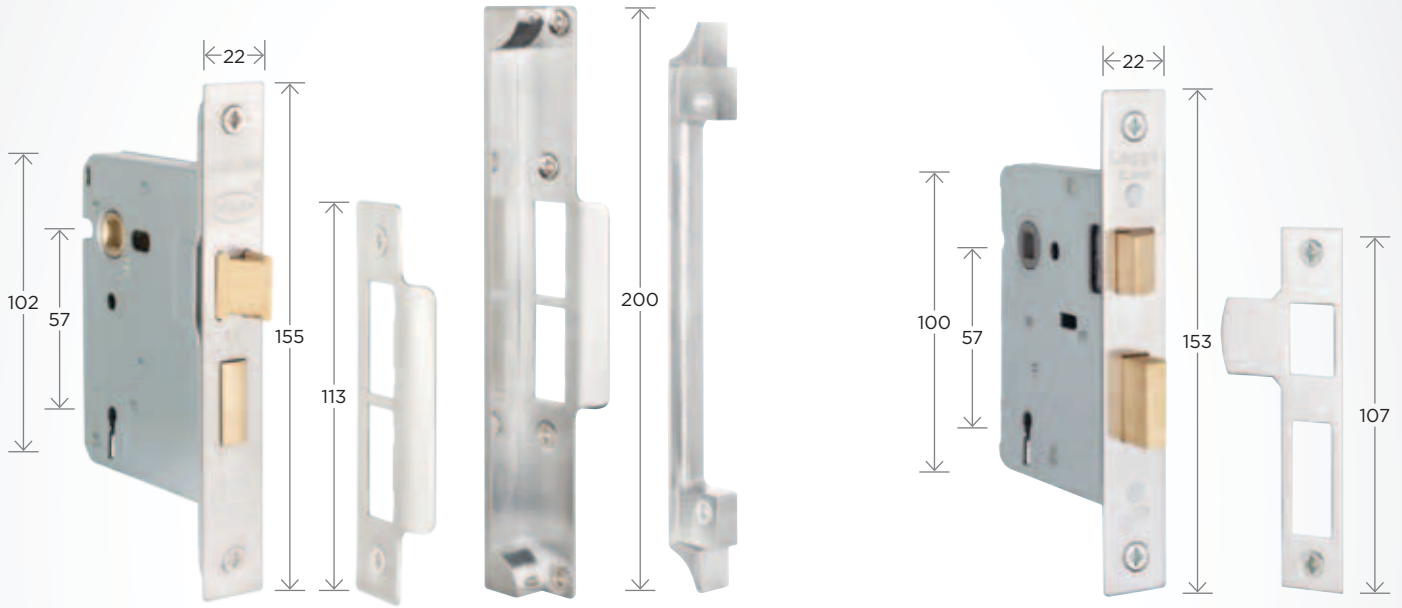

EURO SLIDING DOOR LOCK CASES
EURO DEAD BOLT CASES
REBATE KITS
CYLINDERS

Code	Description	L	CS	BS	CP	PB	SS	SCP
9054-25	Euro Cylinder Sliding Door Lock Case		64	44		•	•	
9054-30	Euro Cylinder Sliding Door Lock Case		76	57		•	•	
9071-25	Euro Cylinder Dead Bolt Case		64	44		•	•	
9071-30	Euro Cylinder Dead Bolt Case		76	57		•	•	
9071RK	Rebate Kit					•	•	
APECCP	AP Series - Anti Panic Euro Cylinder	70			•			
APECPB	AP Series - Anti Panic Euro Cylinder	70				•		
APECSCP	AP Series - Anti Panic Euro Cylinder	70						•
APECCP65	AP Series - Anti Panic Euro Cylinder	65			•			
APECPB65	AP Series - Anti Panic Euro Cylinder	65				•		
APECSCP65	AP Series - Anti Panic Euro Cylinder	65						•
ECCP	EC Series - Euro Profile Double Cylinder	70			•			
ECPB	EC Series - Euro Profile Double Cylinder	70				•		
ECSCP	EC Series - Euro Profile Double Cylinder	70						•
ESCP	ES Series - Euro Profile Single Cylinder	45			•			
ESPB	ES Series - Euro Profile Single Cylinder	45				•		
ESSCP	ES Series - Euro Profile Single Cylinder	45						•
ETCP	ET Series - Euro Profile Cylinder and Turn	86/70			•			
ETPB	ET Series - Euro Profile Cylinder and Turn	86/70				•		
ETSCP	ET Series - Euro Profile Cylinder and Turn	86/70						•
STCP	ST Series - Thumb Turn Only	64/45			•			
STPB	ST Series - Thumb Turn Only	64/45				•		
STSCP	ST Series - Thumb Turn Only	64/45						•

AP Series - Anti Panic Euro Cylinder
Dual function cylinder can gain entry/egress when key is inserted on the other side.

TABLE KEY: all measurements in mm

L: Length **CS:** Case Size **BS:** Backset **CP:** Chrome Plate **PB:** Polished Brass **SS:** Stainless Steel
SCP: Satin Chrome Plate