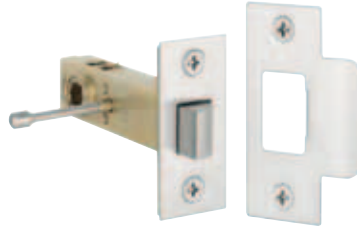

Rim Lock

RL64MB RL64PB

(for use with 326ME Door Knob Furniture)

TABLE KEY: all measurements in mm

CS: Case Size **BS:** Backset **MB:** Matt Black **PB:** Polished Brass **SS:** Satin Chrome Plate

Privacy Tubular Latch
TLP60

Privacy Tubular Latch
TLPRIV

Tubular Latch
TL25 TL30 TLG60

Rebated Tubular Latch
TL25R TL30R

Heavy Duty Tubular Latch
TL30HD

Tubular Mortise Latch
L3721 L3722

Privacy Bolt
2413 (4mm Spindle Hole)

Sliding Door Privacy Latch
2414 (4mm Spindle Hole)