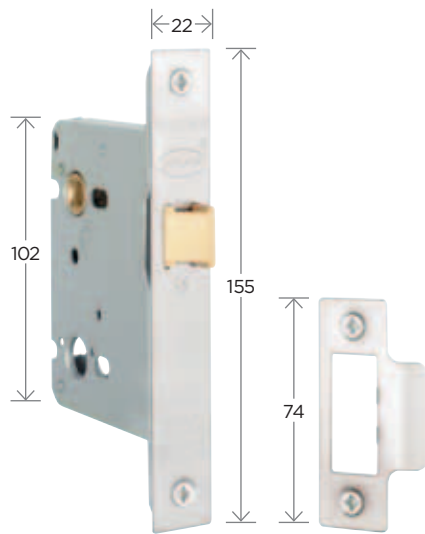

Full Case Mortice Latch
2437L-45 2437L-57