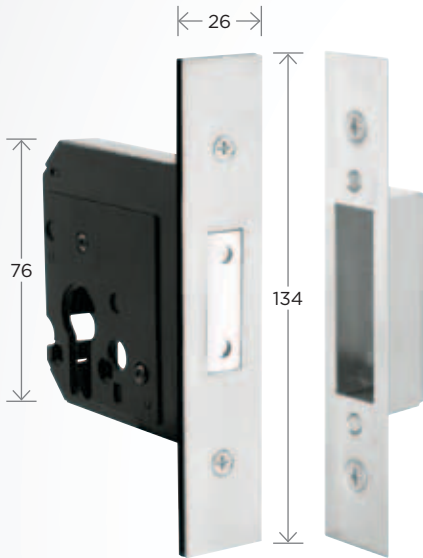

TABLE KEY: all measurements in mm

CS: Case Size **BS:** Backset **CP:** Chrome Plate **PB:** Polished Brass **SS:** Stainless Steel

Euro Cylinder Roller Bolt Lock Case
9050-25 9050-30

Rebate Kit
9050RK

Euro Cylinder Roller Bolt Lock Case
9140-50 9140-60

Rebate Kit
9140RBS

LOCK CASES AND ACCESSORIES
**EURO CYLINDER BOLT LOCK CASES
 REBATE KITS**

Code	Description	CS	BS	PB	SS
9050-25	Euro Cylinder Roller Bolt Lock Case	64	44	•	•
9050-30	Euro Cylinder Roller Bolt Lock Case	76	57	•	•
9050RK	Rebate Kit			•	•
9140-50	Euro Cylinder Roller Bolt Lock Case	78	50	•	•
9140-60	Euro Cylinder Roller Bolt Lock Case	88	60	•	•
9140RBS	Rebate Kit			•	•

TABLE KEY: all measurements in mm
CS: Case Size **BS:** Backset **PB:** Polished Brass **SS:** Stainless Steel

Euro Cylinder Dead Bolt Case
9071-25 9071-30

Rebate Kit
9071RK

Euro Cylinder Sliding Door Lock Case
9054-25 9054-30