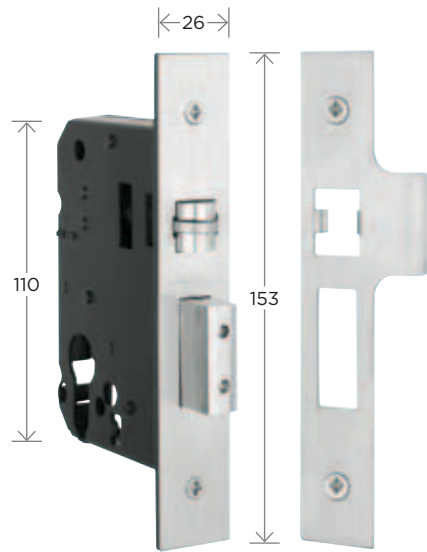

Rebate Kit
9068RBS

LOCK CASES AND ACCESSORIES
EURO SASH LOCK CASES
REBATE KITS

Code	Description	CS	BS	CP	PB	SS
9052-25	Euro Cylinder Lock Case	64	44		•	•
9052-30	Euro Cylinder Lock Case	76	57		•	•
9052RK	Rebate Kit			•	•	•
9068-50	Euro Cylinder Lock Case - 85mm Centre	78	50		•	•
9068-60	Euro Cylinder Lock Case - 85mm Centre	88	60		•	•
9068RBS	Rebate Kit				•	•

TABLE KEY: all measurements in mm

CS: Case Size **BS:** Backset **CP:** Chrome Plate **PB:** Polished Brass **SS:** Stainless Steel

Euro Cylinder Roller Bolt Lock Case
9050-25 9050-30

Rebate Kit
9050RK

Euro Cylinder Roller Bolt Lock Case
9140-50 9140-60