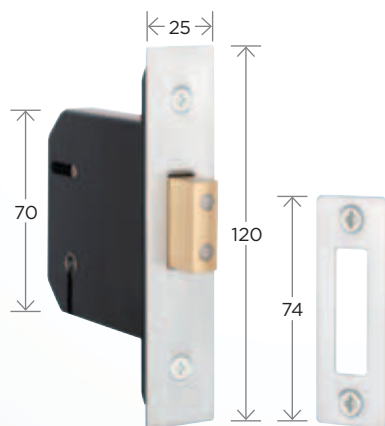

TABLE KEY: all measurements in mm

CS: Case Size **BS:** Backset **PB:** Polished Brass **SCP:** Satin Chrome Plate **NP:** Nickel Plate

Full Case Mortice Latch
2437L-45 2437L-57

Mortice Latch
2423-45 2423-57