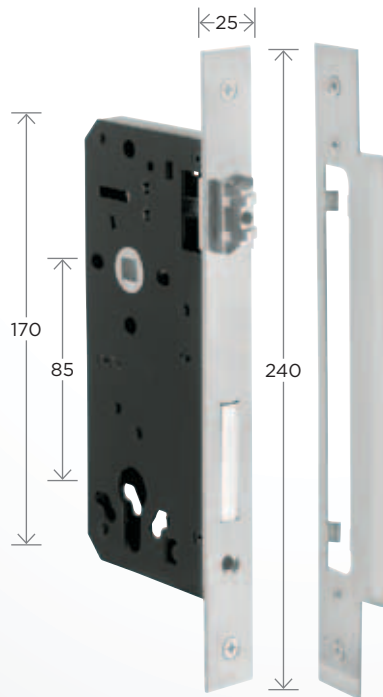

Rebate Kit
9068RBS

LOCK CASES AND ACCESSORIES
EURO SASH LOCK CASES
REBATE KITS

Code	Description	CS	BS	CP	PB	SS
9052-25	Euro Cylinder Lock Case	64	44		•	•
9052-30	Euro Cylinder Lock Case	76	57		•	•
9052RK	Rebate Kit			•	•	•
9068-50	Euro Cylinder Lock Case - 85mm Centre	78	50		•	•
9068-60	Euro Cylinder Lock Case - 85mm Centre	88	60		•	•
9068RBS	Rebate Kit				•	•

TABLE KEY: all measurements in mm

CS: Case Size **BS:** Backset **CP:** Chrome Plate **PB:** Polished Brass **SS:** Stainless Steel

Euro Cylinder Roller Bolt Lock Case
9050-25 9050-30

Rebate Kit
9050RK

Euro Cylinder Roller Bolt Lock Case
9140-50 9140-60

Rebate Kit
9140RBS

LOCK CASES AND ACCESSORIES
**EURO CYLINDER BOLT LOCK CASES
 REBATE KITS**

Code	Description	CS	BS	PB	SS
9050-25	Euro Cylinder Roller Bolt Lock Case	64	44	•	•
9050-30	Euro Cylinder Roller Bolt Lock Case	76	57	•	•
9050RK	Rebate Kit			•	•
9140-50	Euro Cylinder Roller Bolt Lock Case	78	50	•	•
9140-60	Euro Cylinder Roller Bolt Lock Case	88	60	•	•
9140RBS	Rebate Kit			•	•