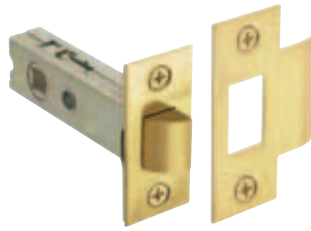

Rim Lock

RL64MB RL64PB

(for use with 326ME Door Knob Furniture)

TABLE KEY: all measurements in mm

CS: Case Size **BS:** Backset **MB:** Matt Black **PB:** Polished Brass **SS:** Satin Chrome Plate

Privacy Tubular Latch
TLP60

Privacy Tubular Latch
TLPRIV

Tubular Latch
TL25 TL30 TLG60

Rebated Tubular Latch
TL25R TL30R

Heavy Duty Tubular Latch
TL30HD

Tubular Mortise Latch
L3721 L3722

Privacy Bolt
2413 (4mm Spindle Hole)

Sliding Door Privacy Latch
2414 (4mm Spindle Hole)