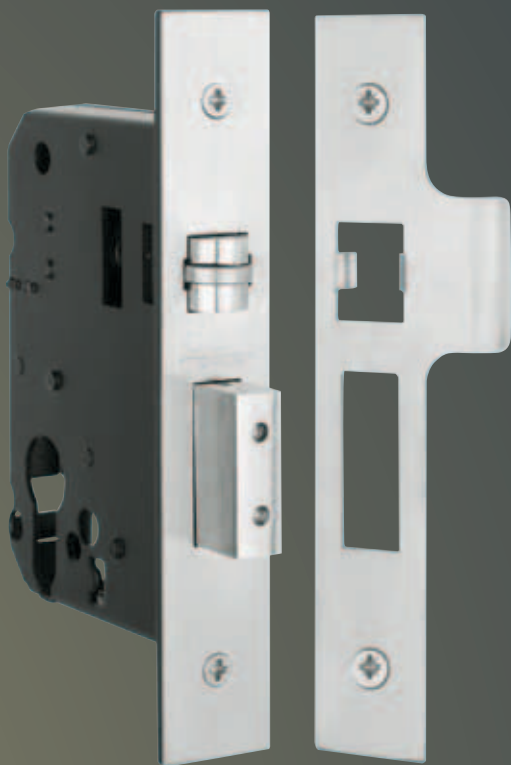

TABLE KEY: all measurements in mm

CS: Case Size **BS:** Backset **CP:** Chrome Plate **PB:** Polished Brass **SS:** Stainless Steel

Euro Cylinder Roller Bolt Lock Case
9050-25 9050-30

Rebate Kit
9050RK

Euro Cylinder Roller Bolt Lock Case
9140-50 9140-60

Rebate Kit
9140RBS

LOCK CASES AND ACCESSORIES
**EURO CYLINDER BOLT LOCK CASES
 REBATE KITS**

Code	Description	CS	BS	PB	SS
9050-25	Euro Cylinder Roller Bolt Lock Case	64	44	•	•
9050-30	Euro Cylinder Roller Bolt Lock Case	76	57	•	•
9050RK	Rebate Kit			•	•
9140-50	Euro Cylinder Roller Bolt Lock Case	78	50	•	•
9140-60	Euro Cylinder Roller Bolt Lock Case	88	60	•	•
9140RBS	Rebate Kit			•	•

TABLE KEY: all measurements in mm
CS: Case Size **BS:** Backset **PB:** Polished Brass **SS:** Stainless Steel

Euro Cylinder Dead Bolt Case
9071-25 9071-30

Rebate Kit
9071RK

Euro Cylinder Sliding Door Lock Case
9054-25 9054-30