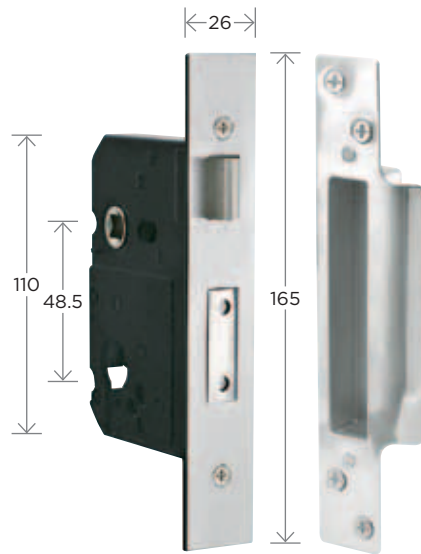

Euro Cylinder Lock Case
9052-25 9052-30