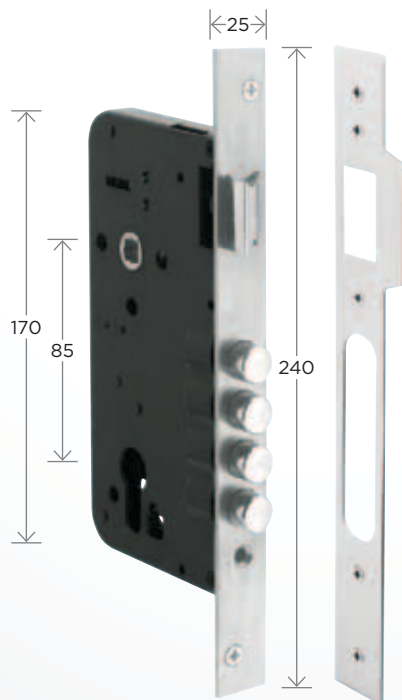

- 18 Window Security Products**
 - 18 Lockable Casement Fasteners, Lockable Window Bolts

- 21 Numerical Index**

Euro Cylinder Lock Case
9052-25 9052-30

Rebate Kit
9052RK

Euro Cylinder Lock Case - 85mm Centre
9068-50 9068-60

Rebate Kit
9068RBS

LOCK CASES AND ACCESSORIES
EURO SASH LOCK CASES
REBATE KITS

Code	Description	CS	BS	CP	PB	SS
9052-25	Euro Cylinder Lock Case	64	44		•	•
9052-30	Euro Cylinder Lock Case	76	57		•	•
9052RK	Rebate Kit			•	•	•
9068-50	Euro Cylinder Lock Case - 85mm Centre	78	50		•	•
9068-60	Euro Cylinder Lock Case - 85mm Centre	88	60		•	•
9068RBS	Rebate Kit				•	•

TABLE KEY: all measurements in mm

CS: Case Size **BS:** Backset **CP:** Chrome Plate **PB:** Polished Brass **SS:** Stainless Steel

Euro Cylinder Roller Bolt Lock Case
9050-25 9050-30

Rebate Kit
9050RK

Euro Cylinder Roller Bolt Lock Case
9140-50 9140-60