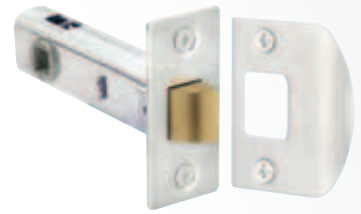

Rim Lock

RL64MB RL64PB

(for use with 326ME Door Knob Furniture)

TABLE KEY: all measurements in mm

CS: Case Size **BS:** Backset **MB:** Matt Black **PB:** Polished Brass **SS:** Satin Chrome Plate

Privacy Tubular Latch
TLP60

Privacy Tubular Latch
TLPRIV

Tubular Latch
TL25 TL30 TLG60

Rebated Tubular Latch
TL25R TL30R

Heavy Duty Tubular Latch
TL30HD

Tubular Mortise Latch
L3721 L3722

Privacy Bolt
2413 (4mm Spindle Hole)

Sliding Door Privacy Latch
2414 (4mm Spindle Hole)