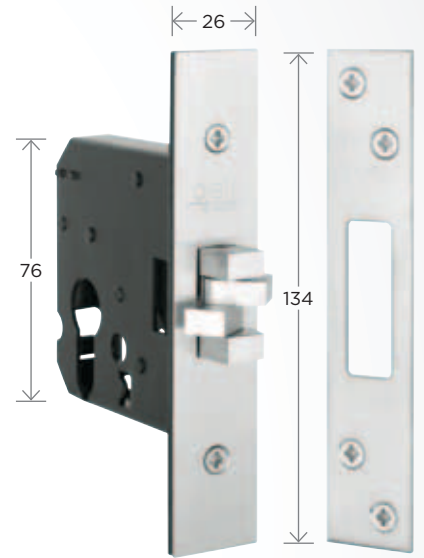

TABLE KEY: all measurements in mm

CS: Case Size **BS:** Backset **CP:** Chrome Plate **PB:** Polished Brass **SS:** Stainless Steel

Euro Cylinder Roller Bolt Lock Case
9050-25 9050-30

Rebate Kit
9050RK

Euro Cylinder Roller Bolt Lock Case
9140-50 9140-60

Rebate Kit
9140RBS

LOCK CASES AND ACCESSORIES
**EURO CYLINDER BOLT LOCK CASES
 REBATE KITS**

Code	Description	CS	BS	PB	SS
9050-25	Euro Cylinder Roller Bolt Lock Case	64	44	•	•
9050-30	Euro Cylinder Roller Bolt Lock Case	76	57	•	•
9050RK	Rebate Kit			•	•
9140-50	Euro Cylinder Roller Bolt Lock Case	78	50	•	•
9140-60	Euro Cylinder Roller Bolt Lock Case	88	60	•	•
9140RBS	Rebate Kit			•	•

TABLE KEY: all measurements in mm
CS: Case Size **BS:** Backset **PB:** Polished Brass **SS:** Stainless Steel

Euro Cylinder Dead Bolt Case
9071-25 9071-30

Rebate Kit
9071RK

Euro Cylinder Sliding Door Lock Case
9054-25 9054-30