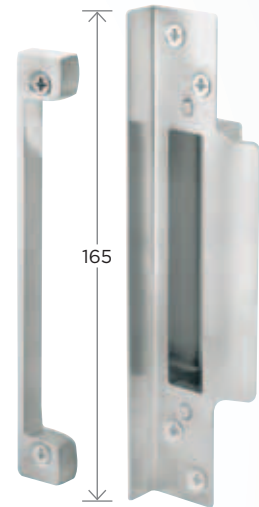

- 12 Latches and Bolts**
 - 12 Tubular and Privacy Latches, Tubular Bolts, Long Lipped Striker Plates

- 14 Surface Mount Bolts**
 - 14 Door and Window Barrel Bolts, Door and Window Drop Bolts
- Locking and Non Locking
 - 15 Router Bits
 - 16 Panic Bolts, Flush Bolts, Sockets

- 18 Window Security Products**
 - 18 Lockable Casement Fasteners, Lockable Window Bolts

- 21 Numerical Index**

Euro Cylinder Lock Case
9052-25 9052-30

Rebate Kit
9052RK

Euro Cylinder Lock Case - 85mm Centre
9068-50 9068-60

TABLE KEY: all measurements in mm

CS: Case Size **BS:** Backset **CP:** Chrome Plate **PB:** Polished Brass **SS:** Stainless Steel

Euro Cylinder Roller Bolt Lock Case
9050-25 9050-30

Rebate Kit
9050RK

Euro Cylinder Roller Bolt Lock Case
9140-50 9140-60