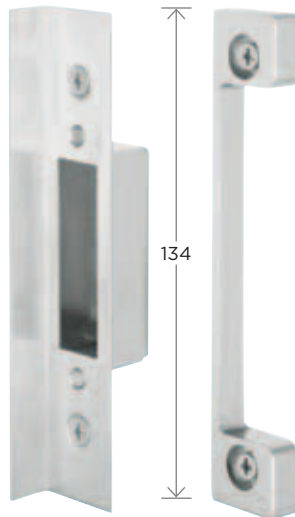

TABLE KEY: all measurements in mm

CS: Case Size **BS:** Backset **CP:** Chrome Plate **PB:** Polished Brass **SS:** Stainless Steel

Euro Cylinder Roller Bolt Lock Case
9050-25 9050-30

Rebate Kit
9050RK

Euro Cylinder Roller Bolt Lock Case
9140-50 9140-60

Rebate Kit
9140RBS

LOCK CASES AND ACCESSORIES
**EURO CYLINDER BOLT LOCK CASES
 REBATE KITS**

Code	Description	CS	BS	PB	SS
9050-25	Euro Cylinder Roller Bolt Lock Case	64	44	•	•
9050-30	Euro Cylinder Roller Bolt Lock Case	76	57	•	•
9050RK	Rebate Kit			•	•
9140-50	Euro Cylinder Roller Bolt Lock Case	78	50	•	•
9140-60	Euro Cylinder Roller Bolt Lock Case	88	60	•	•
9140RBS	Rebate Kit			•	•

TABLE KEY: all measurements in mm
CS: Case Size **BS:** Backset **PB:** Polished Brass **SS:** Stainless Steel

Euro Cylinder Dead Bolt Case
9071-25 9071-30

Rebate Kit
9071RK

Euro Cylinder Sliding Door Lock Case
9054-25 9054-30