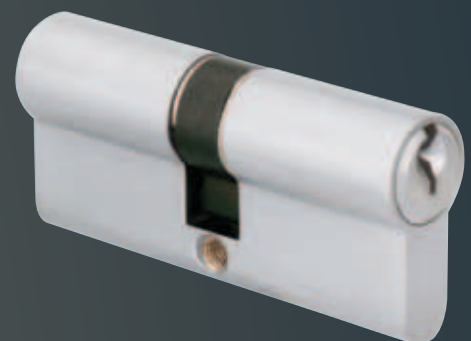

EXCELLENCE
IN BOTH
SECURITY
AND
QUALITY

ES Series* - Euro Profile Single Cylinder
ESCP ESPB ESSCP

ST Series - Thumb Turn Only
STCP STPB STSCP

*available keyed alike and keyed to differ.

LOCK CASES AND ACCESSORIES

EURO SLIDING DOOR LOCK CASES
EURO DEAD BOLT CASES
REBATE KITS
CYLINDERS

Code	Description	L	CS	BS	CP	PB	SS	SCP
9054-25	Euro Cylinder Sliding Door Lock Case		64	44		•	•	
9054-30	Euro Cylinder Sliding Door Lock Case		76	57		•	•	
9071-25	Euro Cylinder Dead Bolt Case		64	44		•	•	
9071-30	Euro Cylinder Dead Bolt Case		76	57		•	•	
9071RK	Rebate Kit					•	•	
APECCP	AP Series - Anti Panic Euro Cylinder	70			•			
APECPB	AP Series - Anti Panic Euro Cylinder	70				•		
APECSCP	AP Series - Anti Panic Euro Cylinder	70						•
APECCP65	AP Series - Anti Panic Euro Cylinder	65			•			
APECPB65	AP Series - Anti Panic Euro Cylinder	65				•		
APECSCP65	AP Series - Anti Panic Euro Cylinder	65						•
ECCP	EC Series - Euro Profile Double Cylinder	70			•			
ECPB	EC Series - Euro Profile Double Cylinder	70				•		
ECSCP	EC Series - Euro Profile Double Cylinder	70						•
ESCP	ES Series - Euro Profile Single Cylinder	45			•			
ESPB	ES Series - Euro Profile Single Cylinder	45				•		
ESSCP	ES Series - Euro Profile Single Cylinder	45						•
ETCP	ET Series - Euro Profile Cylinder and Turn	86/70			•			
ETPB	ET Series - Euro Profile Cylinder and Turn	86/70				•		
ETSCP	ET Series - Euro Profile Cylinder and Turn	86/70						•
STCP	ST Series - Thumb Turn Only	64/45			•			
STPB	ST Series - Thumb Turn Only	64/45				•		
STSCP	ST Series - Thumb Turn Only	64/45						•