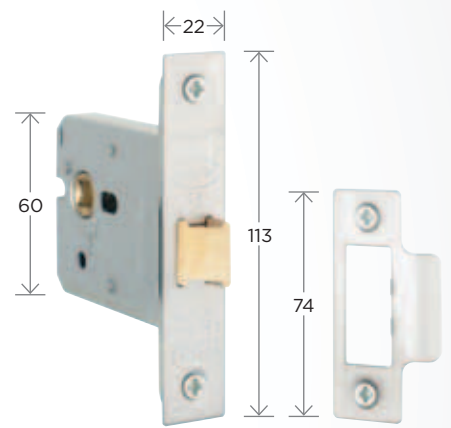

LOCK CASES AND ACCESSORIES
LEVER SASH LOCK CASES
PRIVACY LOCK CASES
REBATE KITS

Code	Description	CS	BS	PB	SCP	NP
2427-45	Mortice Bathroom Lock	64	44	•	•	
2427-57	Mortice Bathroom Lock	76	57	•	•	
2437	Rebate Kit			•	•	
2437-45	3 Lever Sash Lock	64	44	•	•	
2437-57	3 Lever Sash Lock	76	57	•	•	
L2378	2 Lever Sash Lock	76	57	•		•
L3751-25	Bathroom Lock	64	44	•		•
L3751-30	Bathroom Lock	76	57	•		•

TABLE KEY: all measurements in mm

CS: Case Size **BS:** Backset **PB:** Polished Brass **SCP:** Satin Chrome Plate **NP:** Nickel Plate

Full Case Mortice Latch
2437L-45 2437L-57

Mortice Latch
2423-45 2423-57