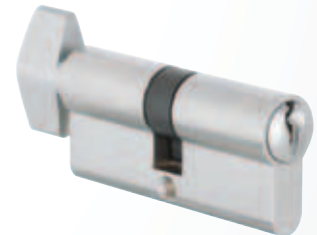

Rebate Kit
9140RBS

LOCK CASES AND ACCESSORIES
**EURO CYLINDER BOLT LOCK CASES
 REBATE KITS**

Code	Description	CS	BS	PB	SS
9050-25	Euro Cylinder Roller Bolt Lock Case	64	44	•	•
9050-30	Euro Cylinder Roller Bolt Lock Case	76	57	•	•
9050RK	Rebate Kit			•	•
9140-50	Euro Cylinder Roller Bolt Lock Case	78	50	•	•
9140-60	Euro Cylinder Roller Bolt Lock Case	88	60	•	•
9140RBS	Rebate Kit			•	•

TABLE KEY: all measurements in mm
CS: Case Size **BS:** Backset **PB:** Polished Brass **SS:** Stainless Steel

Euro Cylinder Dead Bolt Case
9071-25 9071-30

Rebate Kit
9071RK

Euro Cylinder Sliding Door Lock Case
9054-25 9054-30

EC Series* - Euro Profile Double Cylinder
ECCP ECPB ECSCP

AP Series* - Anti Panic Euro Cylinder
APECCP APECPB APECSCP
APECCP65 APECPB65 APECSCP65
2 Sizes
More details on page 7

ET Series* - Euro Profile Cylinder and Turn
ETCP ETPB ETSCP