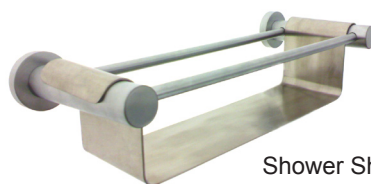

Slim-line design, matches most lever rosette styles

Round Rosette style available in chrome, satin chrome, and PVD gold finishes. Square rosette style available in brushed nickel finish only.

Cabinet Hardware

Flared Bow pulls

Salt & Pepper

Mushroom knobs

Flat Button knobs

Spherical knobs

Straight Rod pulls

Eaten Cylinder knobs

Teardrop knobs

Wentworth suite

Door passage sets, wardrobe and cupboard knobs

Available in satin chrome, polished chrome, and titanium gold finishes.

Privacy Adaptor kit also available for bedroom/bathroom doors.

Nidus "Simplicity" Bathroom Accessories (Solid Brass)

Double Towel Rail

Shower Shelf

Guest Towel Ring

Robe Hook

Single Towel Rail

Soap holder

Toilet Roll Holder

Contact Nidus for details of your Nearest Stockist on (03) 9878 1122