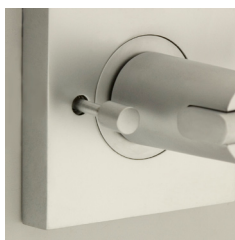

Corsica

Privacy Lever
Set showing snib
auto release

Escutcheon
(for Euro cylinder)

Contact Nidus for details of your Nearest Stockist on (03) 9878 1122

Nidus

The Door Hardware Alternative

Nidus Euro Bolt

Adjustable 60/70mm latchbolt

Slim-line design, matches most lever rosette styles

Round Rosette style available in chrome, satin chrome, and PVD gold finishes. Square rosette style available in brushed nickel finish only.

Cabinet Hardware