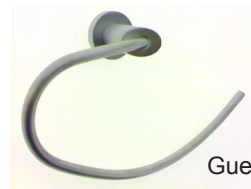

Slim-line design, matches most lever rosette styles

Round Rosette style available in chrome, satin chrome, and PVD gold finishes. Square rosette style available in brushed nickel finish only.

Cabinet Hardware

Flared Bow pulls

Salt & Pepper

Mushroom knobs

Flat Button knobs

Spherical knobs

Straight Rod pulls

Eaten Cylinder knobs

Teardrop knobs

Wentworth suite

Door passage sets, wardrobe and cupboard knobs

Available in satin chrome, polished chrome, and titanium gold finishes.

Privacy Adaptor kit also available for bedroom/bathroom doors.

Nidus "Simplicity" Bathroom Accessories (Solid Brass)

Double Towel Rail

Shower Shelf

Guest Towel Ring

Robe Hook

Single Towel Rail

Soap holder

Toilet Roll Holder

Contact Nidus for details of your Nearest Stockist on (03) 9878 1122