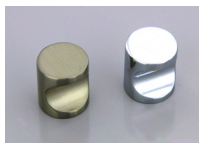

Slim-line design, matches most lever rosette styles

Round Rosette style available in chrome, satin chrome, and PVD gold finishes. Square rosette style available in brushed nickel finish only.

Cabinet Hardware

Flared Bow pulls

Salt & Pepper

Mushroom knobs

Flat Button knobs

Spherical knobs

Straight Rod pulls

Eaten Cylinder knobs

Teardrop knobs

Wentworth suite

Door passage sets, wardrobe and cupboard knobs

Available in satin chrome, polished chrome, and titanium gold finishes.

Privacy Adaptor kit also available for bedroom/bathroom doors.

Nidus "Simplicity" Bathroom Accessories (Solid Brass)