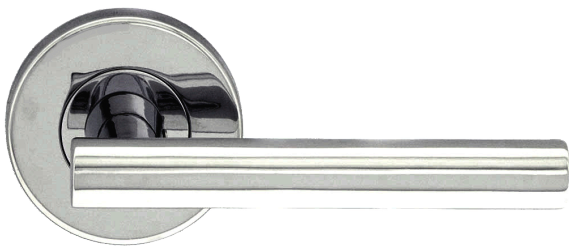

Mediterranean Lever Range

Turin

Metro Square

Domici

Metro

Altro

Roma

Capri

Corsica

Privacy Lever
Set showing snib
auto release

Escutcheon
(for Euro cylinder)

Contact Nidus for details of your Nearest Stockist on (03) 9878 1122

Nidus

The Door Hardware Alternative

Nidus Euro Bolt

Adjustable 60/70mm latchbolt

Slim-line design, matches most lever rosette styles

Round Rosette style available in chrome, satin chrome, and PVD gold finishes. Square rosette style available in brushed nickel finish only.

Cabinet Hardware