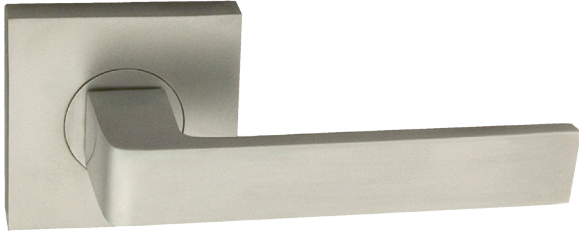

Mediterranean Lever Range

Turin

Metro Square

Domici

Metro

Altro

Roma

Capri

Corsica

Privacy Lever
Set showing snib
auto release

Escutcheon
(for Euro cylinder)

Contact Nidus for details of your Nearest Stockist on (03) 9878 1122

Nidus

The Door Hardware Alternative

Nidus Euro Bolt

Adjustable 60/70mm latchbolt

Slim-line design, matches most lever rosette styles

Round Rosette style available in chrome, satin chrome, and PVD gold finishes. Square rosette style available in brushed nickel finish only.

Cabinet Hardware