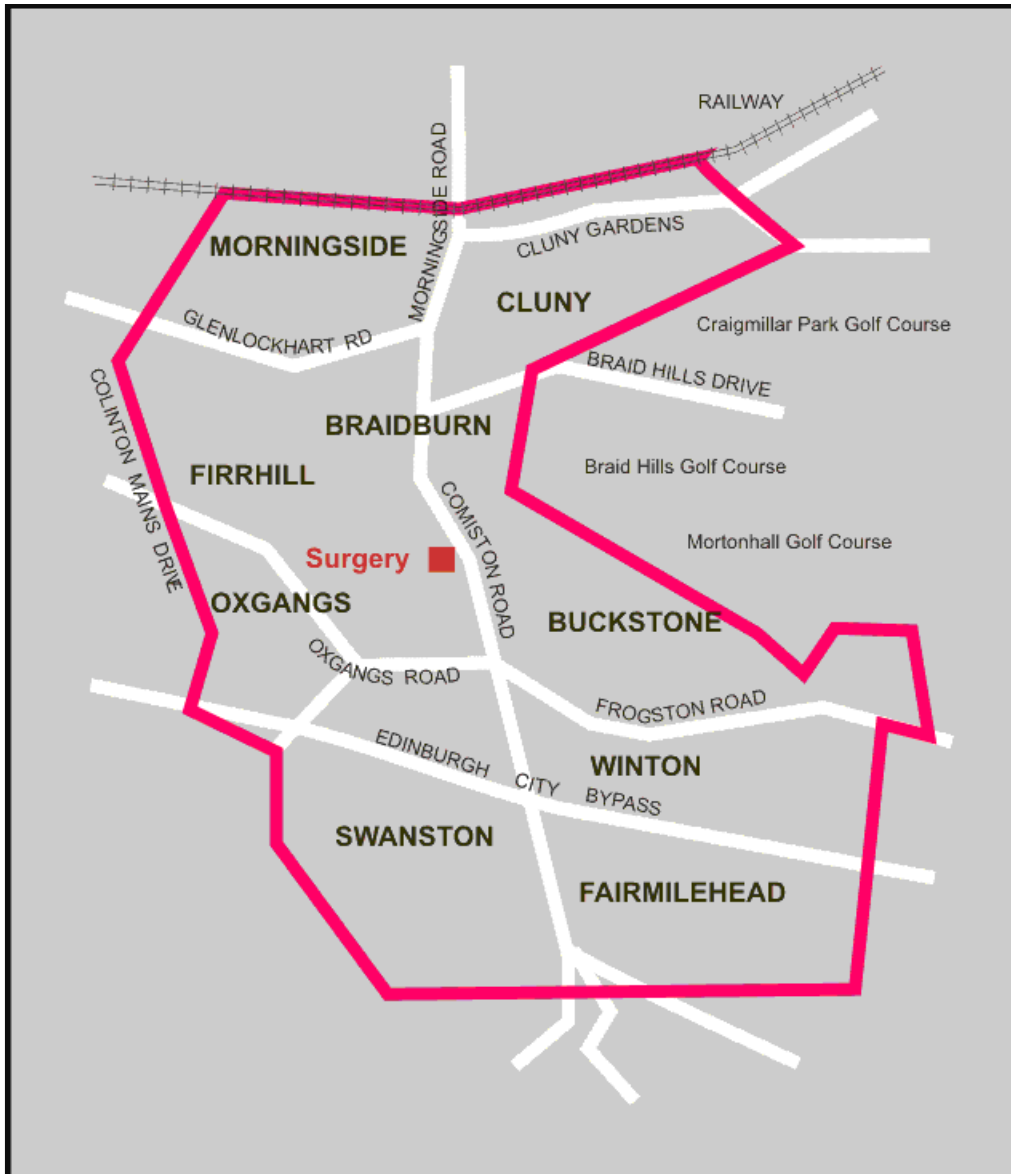

Braids Medical Practice Boundary

You are welcome to register with the practice if you live within our practice area. We do not register patients outside this area and any patients who subsequently move out with our practice boundary will need to register with a new GP practice.

On the northern boundary – the railway line running through Morningside Station.

On the west – Colinton Road where it crosses the railway continuing into Colinton Mains Drive, then across country to the Dreghorn Link.

On the south – it cuts across country in an arc from the Dreghorn Link to the junction of Frogston Road East with Howdenhall Road the arc extending to the triple junction at Fairmilehead.

On the east – Howdenhall Road, Alnwickhill Road, Stanedykehead, then around the south and west perimeter of Mortonhall Golf Course, Braid Hills Golf Course, crossing Braid Hills Drive and continuing to the west of Craigmillar Park Golf Course, Observatory Road, Blackford Avenue to the point where it crosses the railway.