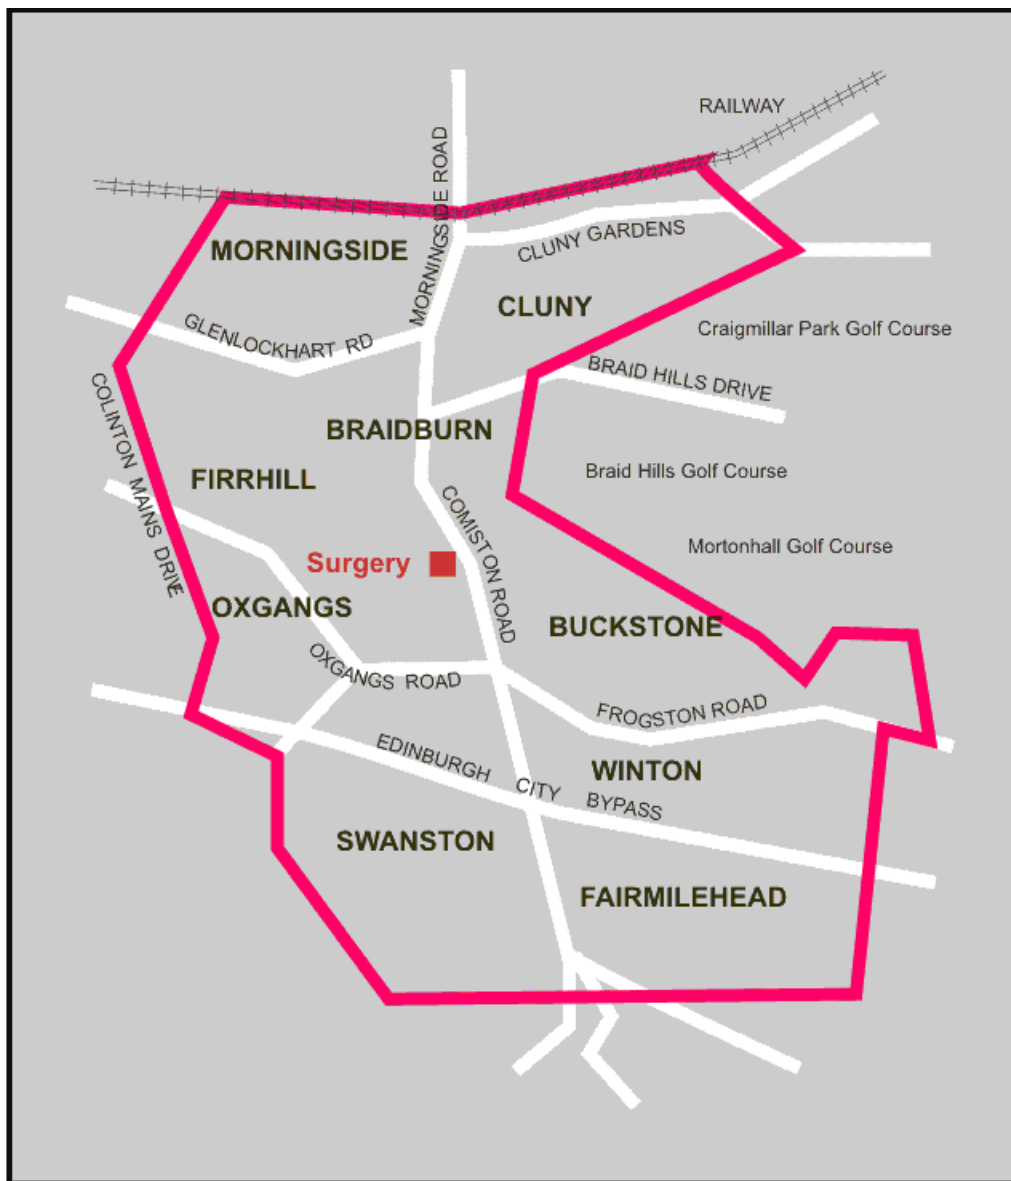

# Braids Medical Practice Boundary

**On the northern boundary** – the railway line running through Morningside Station.

**On the west** – Colinton Road where it crosses the railway continuing into Colinton Mains Drive, then across country to the Dreghorn Link.

**On the south** – it cuts across country in an arc from the Dreghorn Link to the junction of Frogston Road East with Howdenhall Road the arc extending to the triple junction at Fairmilehead.

**On the east** – Howdenhall Road, Alnwickhill Road, Stanedykehead, then around the south and west perimeter of Mortonhall Golf Course, Braid Hills Golf Course, crossing Braid Hills Drive and continuing to the west of Craigmillar Park Golf Course, Observatory Road, Blackford Avenue to the point where it crosses the railway.