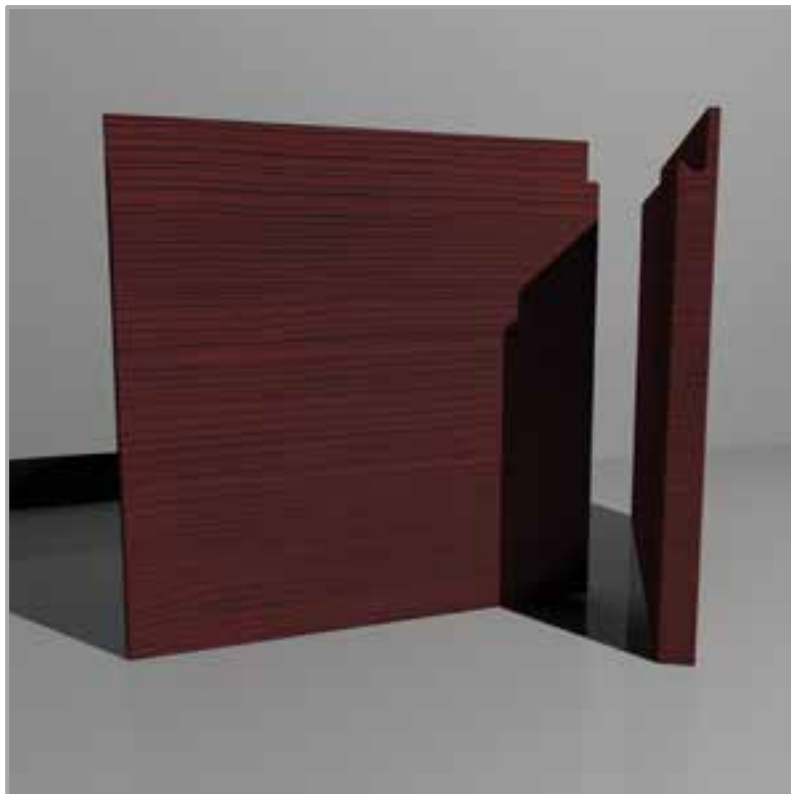

ANTA

SPECIALE 3
MANIGLIA PASSANTE

DOOR

SPECIAL 3
TOP HANDLE

SCALE 1:1

SPECIFICHE ANTA: maniglia superiore passante
SUPPORTO: listellare
ESSENZA: yellowpine impiallacciato
VENATURA: orizzontale
SPESSORE: 22 mm
OPACITÀ: 5 gloss

DOOR SPECIFICS: top handle
SUPPORT: wooden strips
FINISHING: yellowpine veneer
GRAIN: horizontal
THICKNESS: 22 mm
OPACITY: 5 gloss