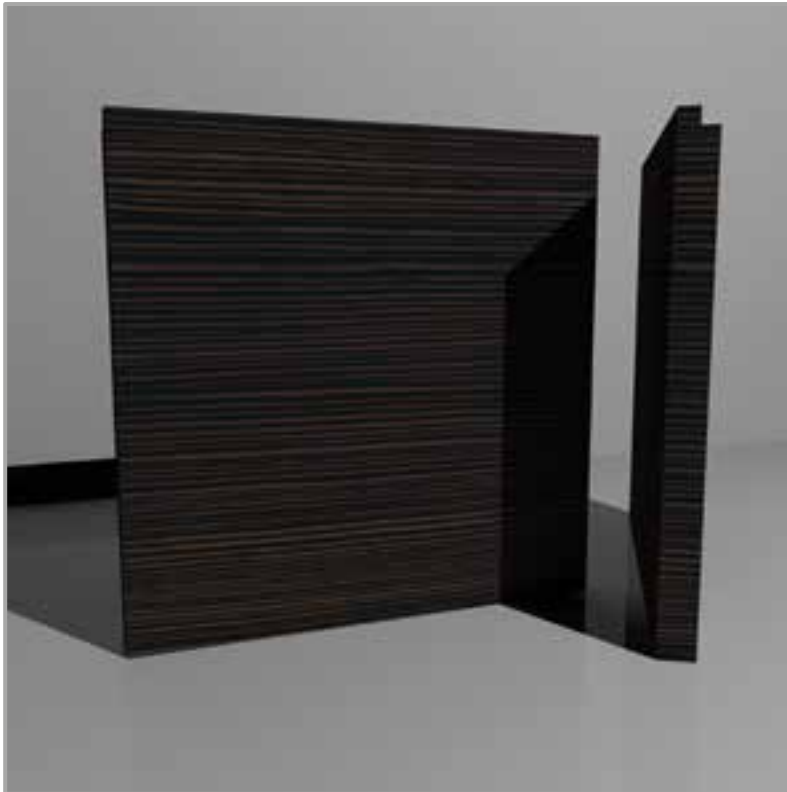

ANTA SPECIALE 3

MANIGLIA CON DENTE INTERNO

DOOR SPECIAL 3

HANDLE WITH INTERNAL TOOTH