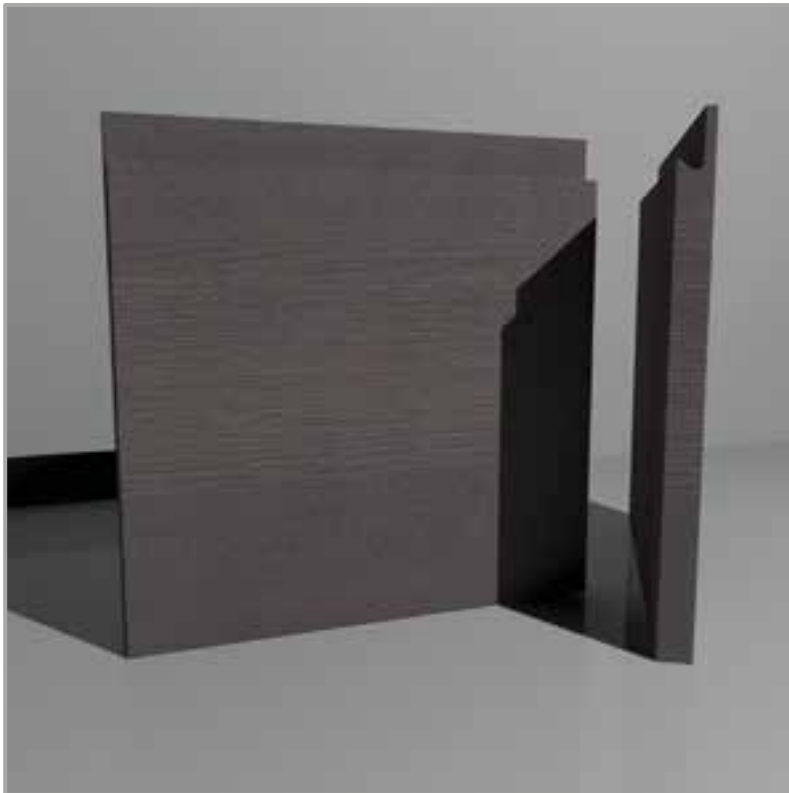

ANTA

ROVERE

MANIGLIA SUPERIORE PASSANTE

DOOR

OAK

TOP HANDLE

SCALE 1:1

SPECIFICHE ANTA: maniglia superiore passante

SUPPORTO: listellare

ESSENZA: rovere impiallacciato

VENATURA: orizzontale

SPESSORE: 22 mm

OPACITÀ: 5 gloss

DOOR SPECIFICS: top handle

SUPPORT: wooden strips

FINISHING: oak veneer

GRAIN: horizontal

THICKNESS: 22 mm

OPACITY: 5 gloss