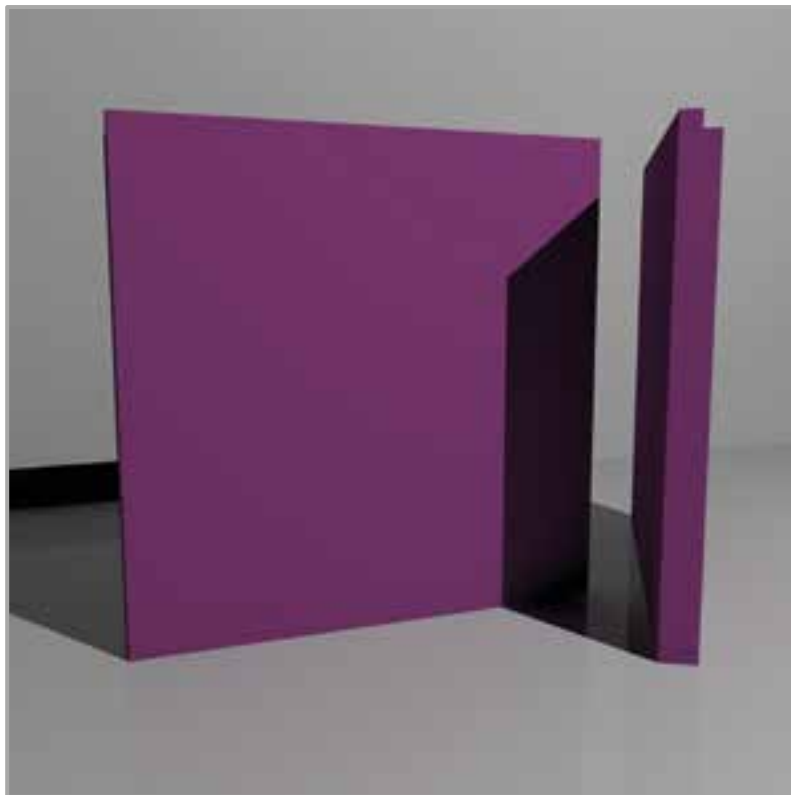

ANTA

LACCATO

MANIGLIA CON DENTE INTERNO

DOOR

LACQUERED

HANDLE WITH INTERNAL TOOTH