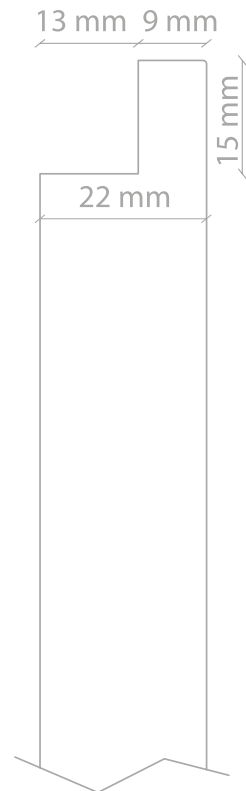

ANTA SPECIALE 4

MANIGLIA INCASSO INTERNO

DOOR SPECIAL 4

INTEGRATED INTERNAL HANDLE

SCALE 1:1

SPECIFICHE ANTA: maniglia incasso interno

SUPPORTO: listellare e truciolare

ESSENZA: impiallacciato

VENATURA: verticale

SPESSORE: 22 mm

OPACITÀ: 5 gloss

DOOR SPECIFICS: integrated internal handle

SUPPORT: wooden strips and chipboard

FINISHING: veneer

GRAIN: vertical

THICKNESS: 22 mm

OPACITY: 5 gloss