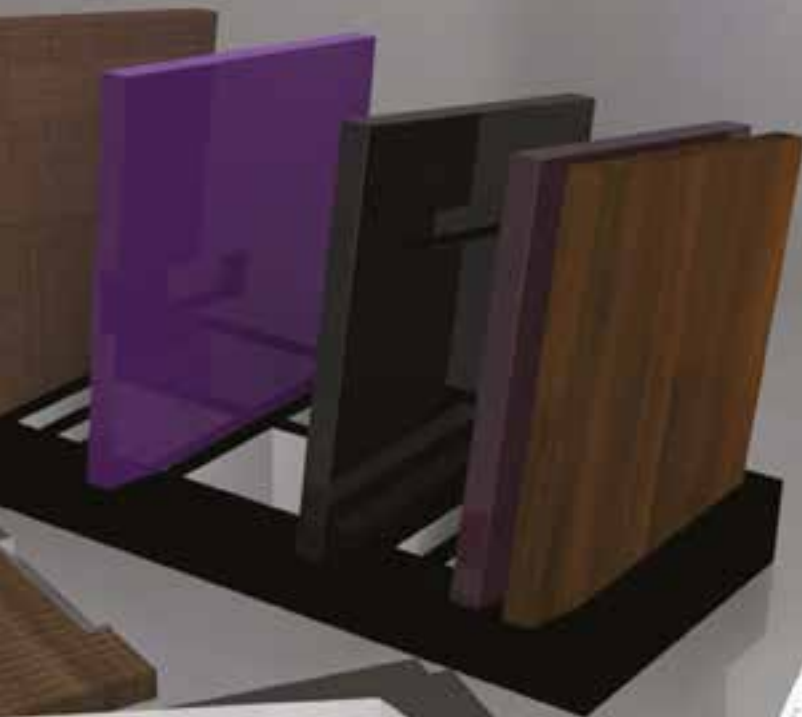

Box Campionatura Ante Doors Sample Box

just in time tailor made