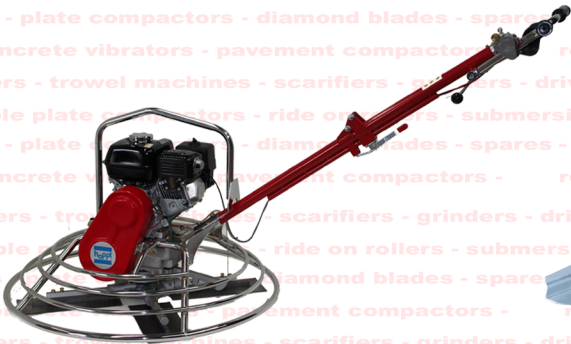

# CONSTRUCTION EQUIPMENT

QUALITY YOU CAN TRUST

compaction - concreting - cutting - grinding - site utilities

**HONDA**  
ENGINES

**SUBARU**  
Robin Industrial Products

**Kubota**

[www.hoppt.com.au](http://www.hoppt.com.au)