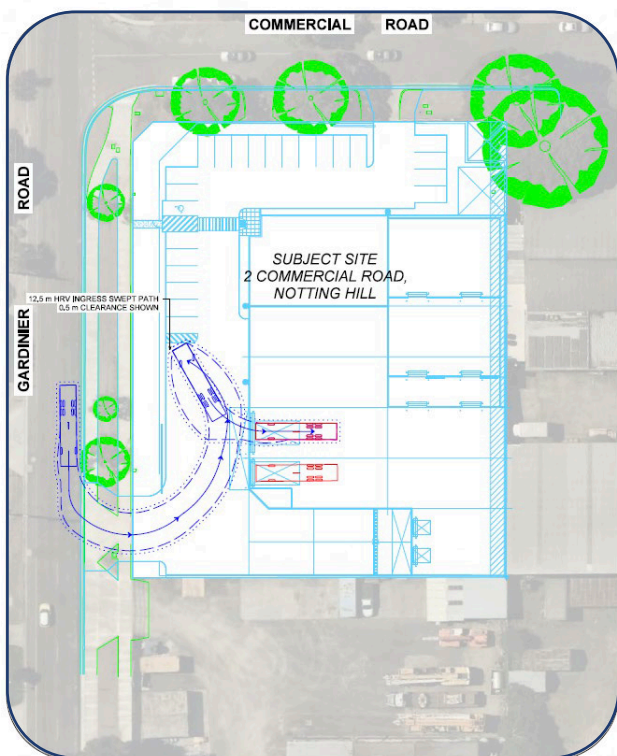

NEW SITE TRANSPORT INFORMATION

ADDRESS: 2 Commercial Rd, Notting Hill VIC 3168
(corner Gardiner Rd- deliveries/dispatch off Gardiner Rd)

EFFECTIVE: Monday 7 September 2020

VEHICLE PATH FOR SPECIFIC LOADING DOORS

Doors 1 and 2 (on grade)

Small – medium trucks

From Monash Fwy Forster Rd Exit

Doors 1 and 2 suggested approach

Monash Fwy- Forster Rd Exit.

Turn south. Forster Rd becomes Gardiner Rd.
Oceanic Food will be after Ferntree Gully Rd
about 500m on the left.

Doors 3 and 4 (off grade dock)

Medium – large trucks

From Monash Fwy Blackburn Rd Exit

Doors 3 and 4 suggested approach

Monash Fwy- Blackburn Rd Exit.

Turn south. Turn right at Normanby Rd and
right again at Gardiner Rd. Oceanic Food will be
about 80m on the right.