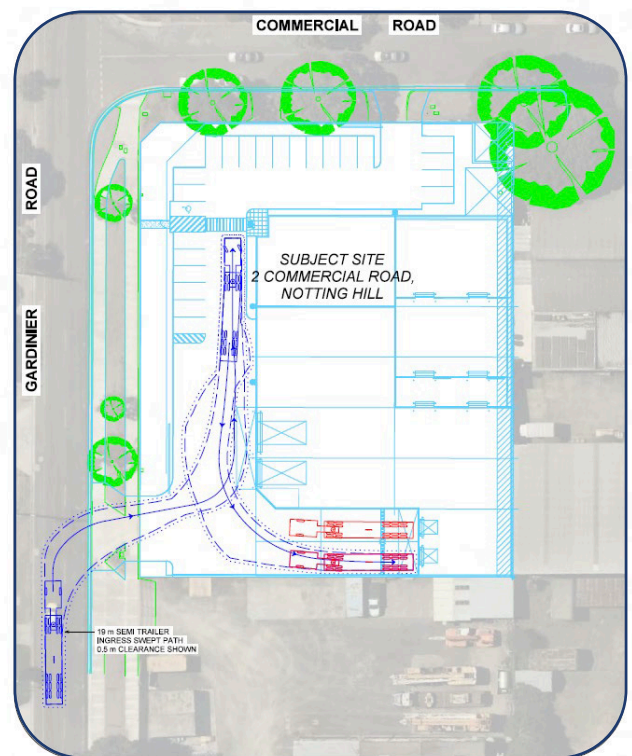

NEW SITE TRANSPORT INFORMATION

ADDRESS: 2 Commercial Rd, Notting Hill VIC 3168
(corner Gardiner Rd- deliveries/dispatch off Gardiner Rd)

EFFECTIVE: Monday 7 September 2020

VEHICLE PATH FOR SPECIFIC LOADING DOORS

Doors 1 and 2 (on grade)

Small – medium trucks

From Monash Fwy Forster Rd Exit

Doors 1 and 2 suggested approach

Monash Fwy- Forster Rd Exit.

Turn south. Forster Rd becomes Gardiner Rd.
Oceanic Food will be after Ferntree Gully Rd
about 500m on the left.

Doors 3 and 4 (off grade dock)

Medium – large trucks

From Monash Fwy Blackburn Rd Exit

Doors 3 and 4 suggested approach

Monash Fwy- Blackburn Rd Exit.

Turn south. Turn right at Normanby Rd and
right again at Gardiner Rd. Oceanic Food will be
about 80m on the right.