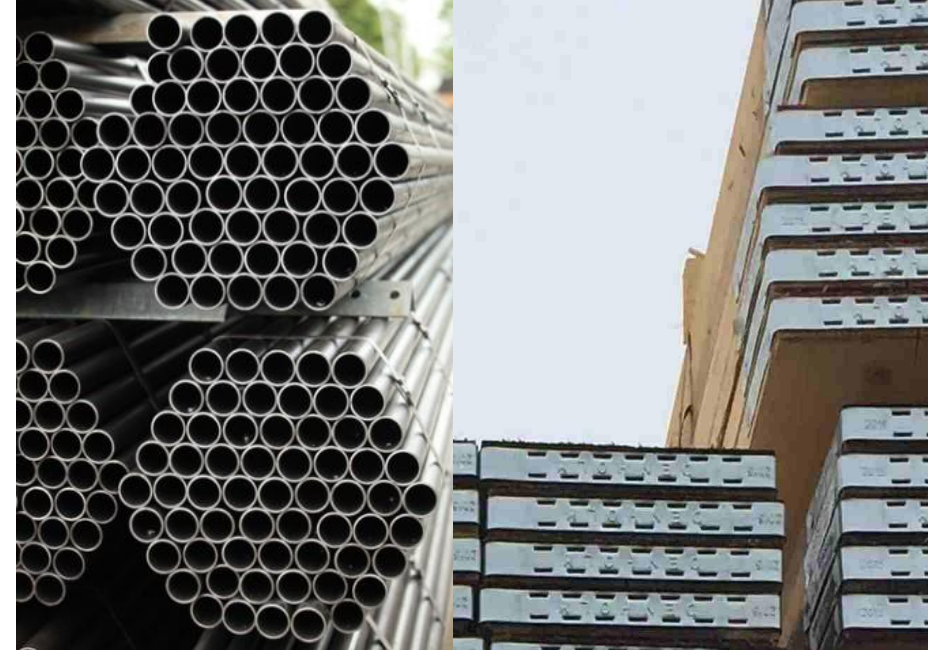

TURNLOK™ (Cup-System)
AN APPROVED AUDITED TESTED SCAFFOLD SYSTEM
Fully Approved and Certificated

Also

Kwikstage System *(New & 2nd Hand as available)*

**Scaffolding & Access
Supplies Limited.**

Our Products

Traditional Scaffold

Scaffold Tube

Scaffold Fittings

Scaffold Boards

Scaffold Accessories

Scaffolding & Access
Supplies Limited.

Our Products

Crash – Deck (Safety Systems)