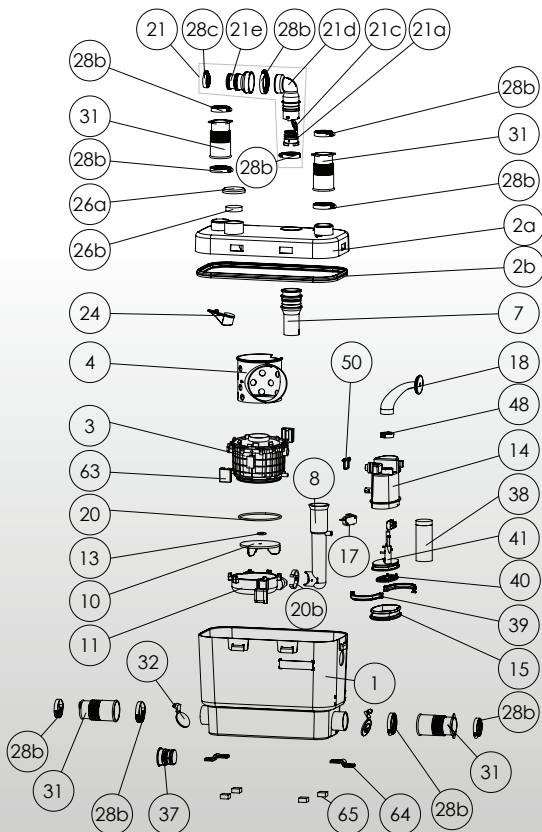

SANISPEED is the perfect solution for a low to medium use commercial kitchen, office, cafe or bar.

PUMPING DISTANCE UP TO **7M**

2 YEAR WARRANTY

PUMPING DISTANCE UP TO **70M**

POSSIBLE CONNECTIONS

Dishwasher, glasswasher, washing machine, kitchen sink, shower, vanity basin, bath, coffee station

VERTICAL PUMPING HEIGHT

Up to 7m

HORIZONTAL PUMPING DISTANCE

Up to 70m (refer to pumping graph below)

RECOMMENDED DISCHARGE PIPE DIAMETER

25mm uPVC Pressure Pipe

NORMAL OPERATING TEMPERATURE

35°C and max 75°C for short periods

ELECTRICAL POWER SUPPLY

220-240V / 50Hz

MOTOR POWER RATING

400W

OVERALL MEASUREMENTS (W x H x D)

373 x 275 x 185mm

ACCESSORIES

- Factory pre mounted non return valve (supplied)
- Can be equipped with SaniAlarm (sold separately) (Isolation valve not supplied)

All horizontal pipework requires a minimum of 1:100 fall

FLOW RATE PERFORMANCE

PUMPING DISTANCE PERFORMANCE

Increase size of horizontal run by one pipe size after 5m