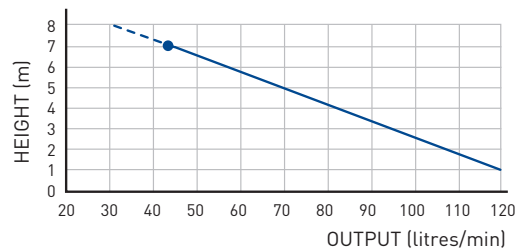

VERTICAL PUMPING HEIGHT

Up to 7m

HORIZONTAL PUMPING DISTANCE

Up to 70m (refer to pumping graph below)

RECOMMENDED DISCHARGE PIPE DIAMETER

25mm uPVC Pressure Pipe

NORMAL OPERATING TEMPERATURE

35°C and max 75°C for short periods

All horizontal pipework requires a minimum of 1:100 fall

FLOW RATE PERFORMANCE

PUMPING DISTANCE PERFORMANCE

Increase size of horizontal run by one pipe size after 5m