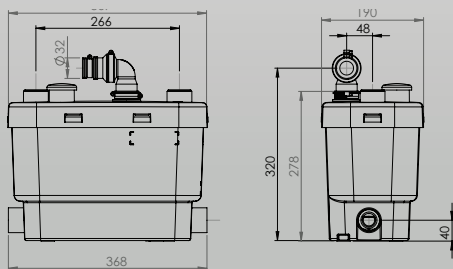

2 YEAR WARRANTY

PUMPING DISTANCE UP TO **70M**