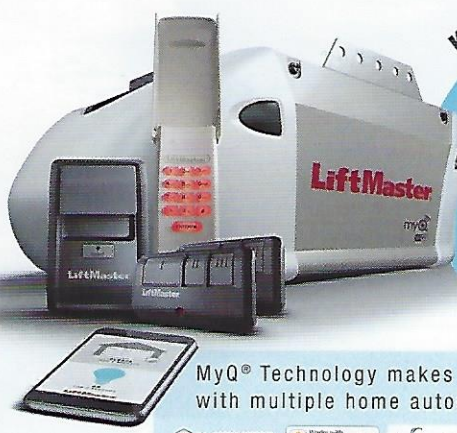

8365W-267

1/2 HP AC CHAIN DRIVE WI-FI® GARAGE DOOR OPENER

A complete, reliable solution with powerful performance.

KEY FEATURES

VALUE
Package

CONSISTENT AND DEPENDABLE
Operation

WI-FI
Built In

MyQ® Technology makes this opener compatible with multiple home automation platforms.

Visit LiftMaster.com/WorksWithMyQ for a full list of MyQ partners.*

RELIABLE

1/2 HP AC MOTOR IS PURPOSEFULLY DESIGNED AND BUILT TO LAST.

CHAIN DRIVE SYSTEM FOR STEADY PERFORMANCE AND INDUSTRIAL STRENGTH.

WARRANTY LIFETIME MOTOR, 1-YEAR PARTS.

SECURE

SECURITY+ 2.0® SAFEGUARDS GARAGE ACCESS BY SENDING A NEW CODE WITH EVERY CLICK.

POSILOCK® ELECTRONICALLY PROTECTS AGAINST FORCED OPENINGS.

ALERT-2-CLOSE SIGNALS WHEN A DOOR IS BEING CLOSED BY MyQ®.

THE PROTECTOR SYSTEM® INVISIBLE LIGHT BEAM AUTO-REVERSES THE DOOR IF THERE IS AN OBSTRUCTION.

SMART

BUILT-IN WI-FI FOR THE EASIEST WAY TO CONNECT THE GARAGE.

MyQ TECHNOLOGY ALLOWS USERS TO KNOW THEIR HOME IS SECURE.

REAL-TIME ALERTS INDICATE THE STATUS OF THE GARAGE DOOR VIA EMAIL OR PUSH NOTIFICATIONS.

MONITOR AND CONTROL THE OPENER FROM ANYWHERE USING MOBILE DEVICES.

*Linking your MyQ account to a partner may require an additional accessory purchase or subscription fee. Smartphone not included.

INCLUDED ACCESSORIES:

MULTI-FUNCTION CONTROL PANEL®

Turns on garage door opener lights from inside the garage.

882LMW

(2) 3-BUTTON REMOTE CONTROLS

Operate up to 3 openers or MyQ Light Accessories each.

893LM

WIRELESS KEYLESS ENTRY

Provides convenient, secure access from outside the garage with a 4-digit PIN.

877LM

POWERFUL ADD-ONS:

MyQ HOME BRIDGE

Adds Apple® HomeKit™ compatibility and Siri® voice control to Wi-Fi-enabled openers. Installs easily in the garage within Wi-Fi range.**

819LMB

MINI UNIVERSAL REMOTE CONTROL

Compact and portable to provide quick, easy garage access.

374UT

REMOTE LIGHT CONTROL

Enables home lighting control through a garage remote or a smartphone.

825LM

REMOTE LIGHT SWITCH

Replaces an existing wall switch to enable home lighting control with a garage remote or smartphone.

823LM

DOOR AND GATE MONITOR

Monitors and closes up to 4 garage doors from any room in the house.

829LM

PRODUCT GUIDE 8365W-267

1/2 HP AC CHAIN DRIVE WI-FI GARAGE DOOR OPENER

LiftMaster