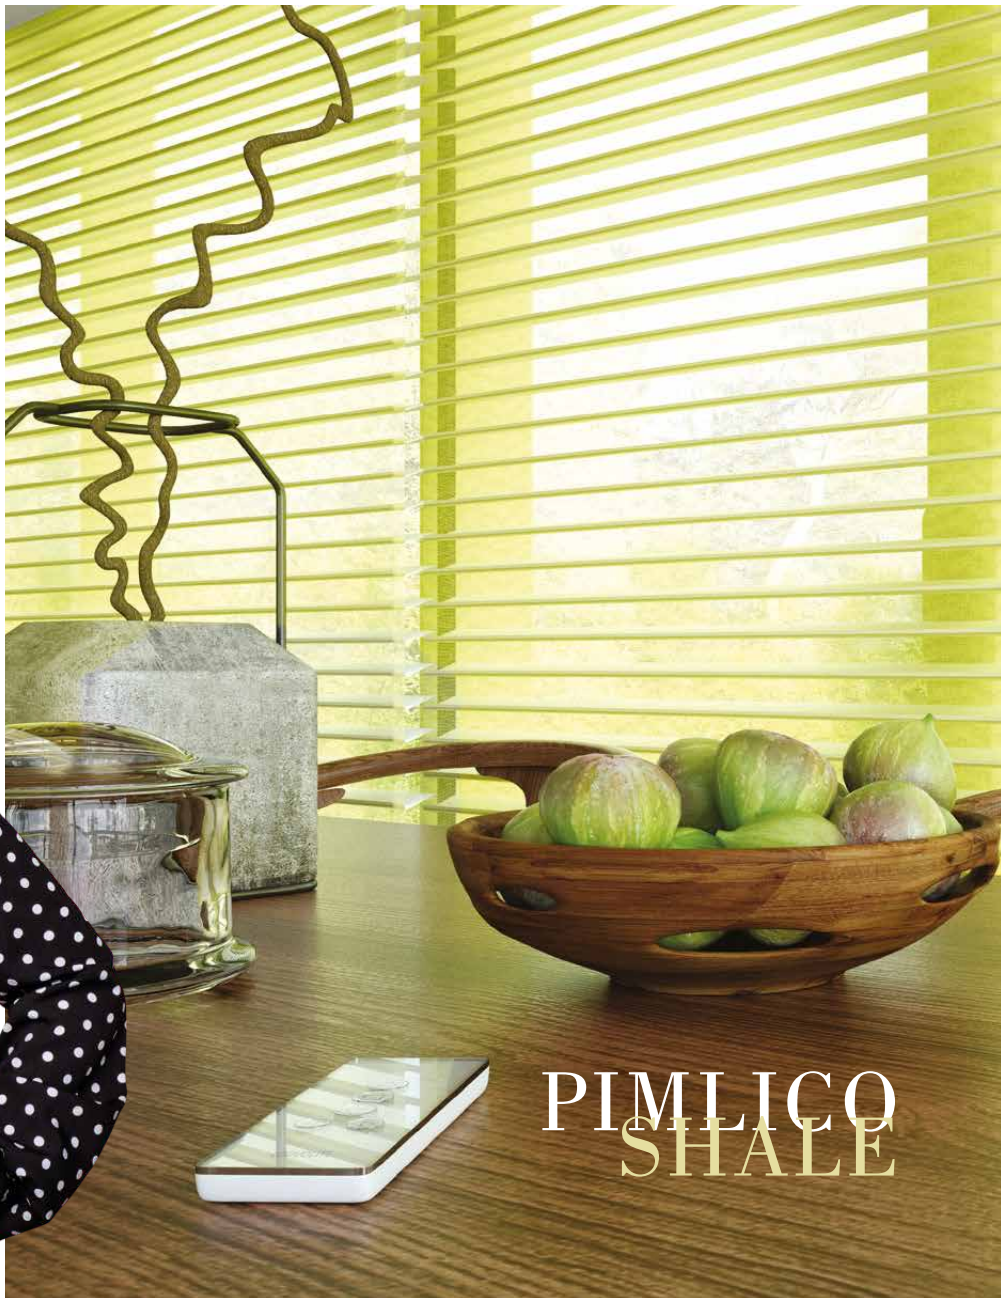

A beautiful
POINT OF VIEW