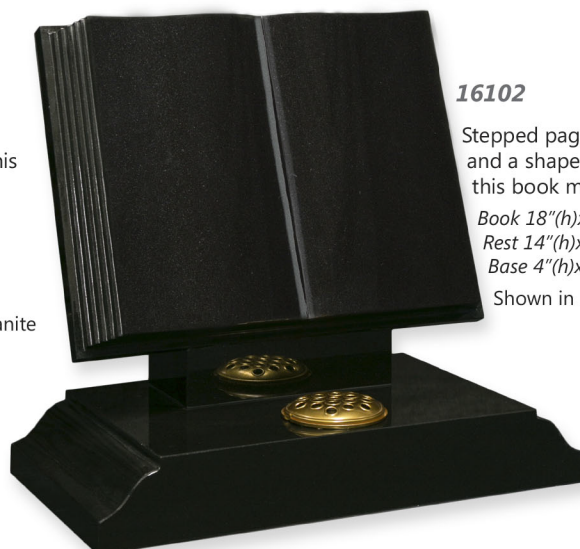

The addition of a bowed base adds a touch of grandeur to the classic book memorial.

Book 18"(h)x24"(w)x3"(d)

Rest 14"(h)x12"(w)x6"(d)

Base 3"(h)x27"(w)x15"(d)

Shown in Black Granite

16100

These deep carved roses create a beautiful highlight to an otherwise simple tablet memorial.

Tablet 18"(h)x24"(w)x4"(d)

Rest 14"(h)x12"(w)x6"(d)

Base 3"(h)x27"(w)x15"(d)

Shown in Dark Grey Granite

16101

The elegant carved rose is the stand-out feature of this classically designed book memorial.

Book 18"(h)x24"(w)x3"(d)

Rest 14"(h)x12"(w)x6"(d)

Base 3"(h)x27"(w)x15"(d)

Shown in Lunar Grey Granite

16102

Stepped pages, 'V' centre and a shaped base set this book memorial apart.

Book 18"(h)x24"(w)x4"(d)

Rest 14"(h)x12"(w)x6"(d)

Base 4"(h)x27"(w)x15"(d)

Shown in Black Granite

16103

This book has a feature rose. The desk tablet base provides space for additional inscriptions.

Book 18"(h)x24"(w)x3"(d)

Rest 14"(h)x12"(w)x6"(d)

Base 3"-2"(h)x24"(w)x24"(d)