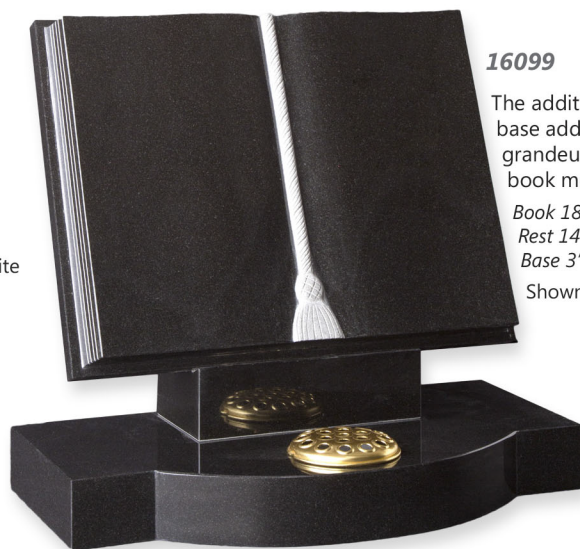

Book Style Memorials

16098

A classic Cord and Tassel Book on a simple rectangular base.

Book 18"(h)x24"(w)x3"(d)

Rest 14"(h)x12"(w)x6"(d)

Base 3"(h)x27"(w)x15"(d)

Shown in Blue Pearl Granite

16099

The addition of a bowed base adds a touch of grandeur to the classic book memorial.

Book 18"(h)x24"(w)x3"(d)

Rest 14"(h)x12"(w)x6"(d)

Base 3"(h)x27"(w)x15"(d)

Shown in Black Granite

16100

These deep carved roses create a beautiful highlight to an otherwise simple tablet memorial.