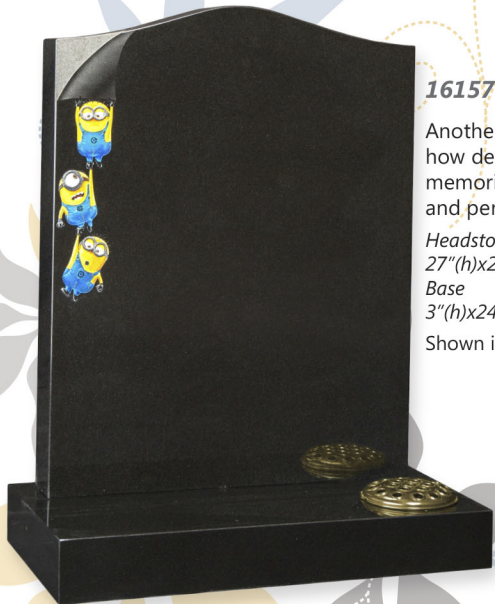

16157

Another example of how design can create a memorial that's unique and personal.

Headstone 27"(h)x21"(w)x3"(d)
Base 3"(h)x24"(w)x12"(d)
Shown in Black Granite