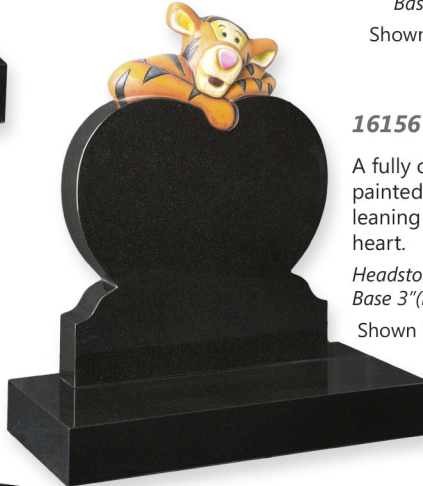

Children's Memorials

16153

The addition of painted sandblast images to this book and vase create an ever popular children's memorial. A full range of images are available.

Tablet 12"(h)x18"(w)x2"(d)
 Vase Rest 10"(h)x6"(w)x9/6"(d)
 Base 2"(h)x20"(w)x14"(d)
 Shown in Black Granite

16156

A fully carved and painted "Tigger"™ leaning over a polished heart.

Headstone 24"(h)x18"(w)x3"(d)
 Base 3"(h)x24"(w)x12"(d)
 Shown in Black Granite

16157

Another example of how design can create a memorial that's unique and personal.

Headstone 27"(h)x21"(w)x3"(d)
 Base 3"(h)x24"(w)x12"(d)
 Shown in Black Granite

16158

A half round top headstone with shadow punched cherub design.

Headstone 20"(h)x16"(w)x2"(d)
 Base 2"(h)x18"(w)x12"(d)
 Shown in Black Granite

16154

A fully carved memorial with mother and child.

Headstone 24"(h)x21"(w)x6"(d)
 Vase 8"(h)x6"(w)x6"(d)
 Base 3"(h)x24"(w)x12"(d)
 Shown in Grey Bird Granite

Shown in Ruby Red with bronzed figure finish