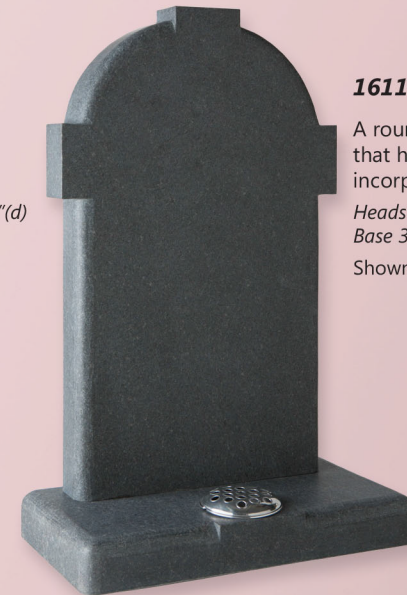

16116

A trefoil shaped headstone with rounded shoulders, rectangular base and square vase.

Headstone

27"(h)x21"(w)x3"(d)

Base

4"(h)x27"(w)x7"(d)

Vase

4"(h)x6"(w)x6"(d)

Shown in Surf Grey Granite

16117

This headstone has been inspired by Gothic architecture.

Headstone 33"(h)x21"(w)x3"(d)

Base 3"(h)x24"(w)x12"(d)

Shown in Meadow Grey Granite

16118

A round top headstone that has been carved to incorporate a cross effect.

Headstone 33"(h)x21"(w)x3"(d)

Base 3"(h)x24"(w)x12"(d)

Shown in Dark Grey Granite

16119

This Ogee shaped headstone has been enhanced by check shoulders and a carved floral design.

Headstone 27"(h)x21"(w)x3"(d)