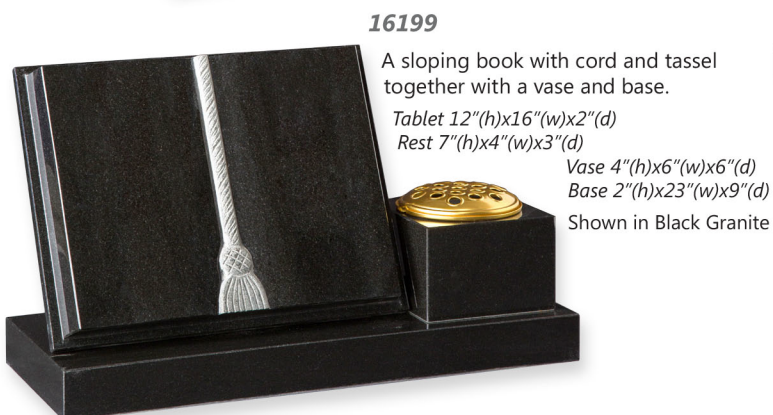

Vase 4"(h)x6"(w)x6"(d)
Base 2"(h)x23"(w)x9"(d)
Shown in Black Granite