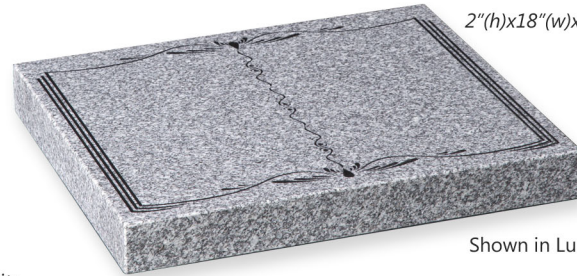

Cremation Memorials

16184
Classic Tablet with gold pin line design.
2"(h)x12"(w)x18"(d)

Shown in Dark Grey Granite

16185
A sand blasted book design.
2"(h)x18"(w)x15"(d)

Shown in Lunar Grey Granite

16186
Elegant painted rose with gold pin line.
2"(h)x18"(w)x12"(d)

Shown in Black Granite

16190
A hand shaped and polished book design.
4"-2"(h)x18"(w)x15"(d)

Shown in Tropical Green Granite

16191
A shaped book design with cord, tassel and vase.
5"-3"(h)x18"(w)x18"(d)

Shown in Black Granite

16192
A classic Desk Tablet with moulded edges.
4"-2"(h)x18"(w)x18"(d)

Shown in Black Granite

16196
A small Ogee shaped headstone and rectangular base.
Ogee 12"(h)x21"(w)x3"(d)
Base 2"(h)x23"(w)x9"(d)
Shown in Coral Green Granite