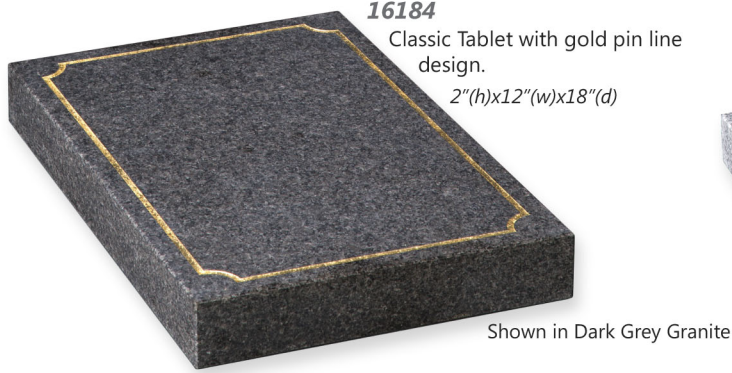

Cremation Memorials

16184
Classic Tablet with gold pin line design.
2"(h)x12"(w)x18"(d)

Shown in Dark Grey Granite

16185
A sand blasted book design.
2"(h)x18"(w)x15"(d)

Shown in Lunar Grey Granite

16186
Elegant painted rose with gold pin line.
2"(h)x18"(w)x12"(d)

16192
A classic Desk Tablet with moulded edges.
4"-2"(h)x18"(w)x18"(d)

Shown in Black Granite

16196
A small Ogee shaped headstone and rectangular base.
Ogee 12"(h)x21"(w)x3"(d)
Base 2"(h)x23"(w)x9"(d)
Shown in Coral Green Granite