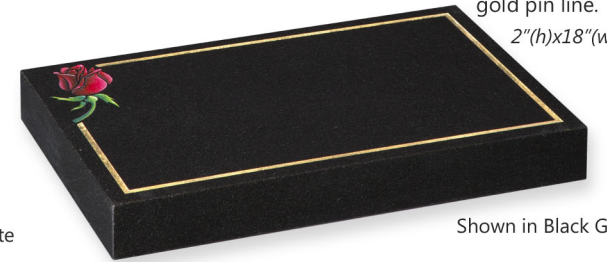

Cremation Memorials

16184
Classic Tablet with gold pin line design.
2"(h)x12"(w)x18"(d)

Shown in Dark Grey Granite

16185
A sand blasted book design.
2"(h)x18"(w)x15"(d)

Shown in Lunar Grey Granite

16186
Elegant painted rose with gold pin line.
2"(h)x18"(w)x12"(d)

Shown in Black Granite

16190
A hand shaped and polished book design.
4"-2"(h)x18"(w)x15"(d)

Shown in Tropical Green Granite

16191
A shaped book design with cord, tassel and vase.
5"-3"(h)x18"(w)x18"(d)

Shown in Black Granite

16192
A classic Desk Tablet with moulded edges.
4"-2"(h)x18"(w)x18"(d)

Shown in Black Granite

16196
A small Ogee shaped headstone and rectangular base.
Ogee 12"(h)x21"(w)x3"(d)
Base 2"(h)x23"(w)x9"(d)
Shown in Coral Green Granite