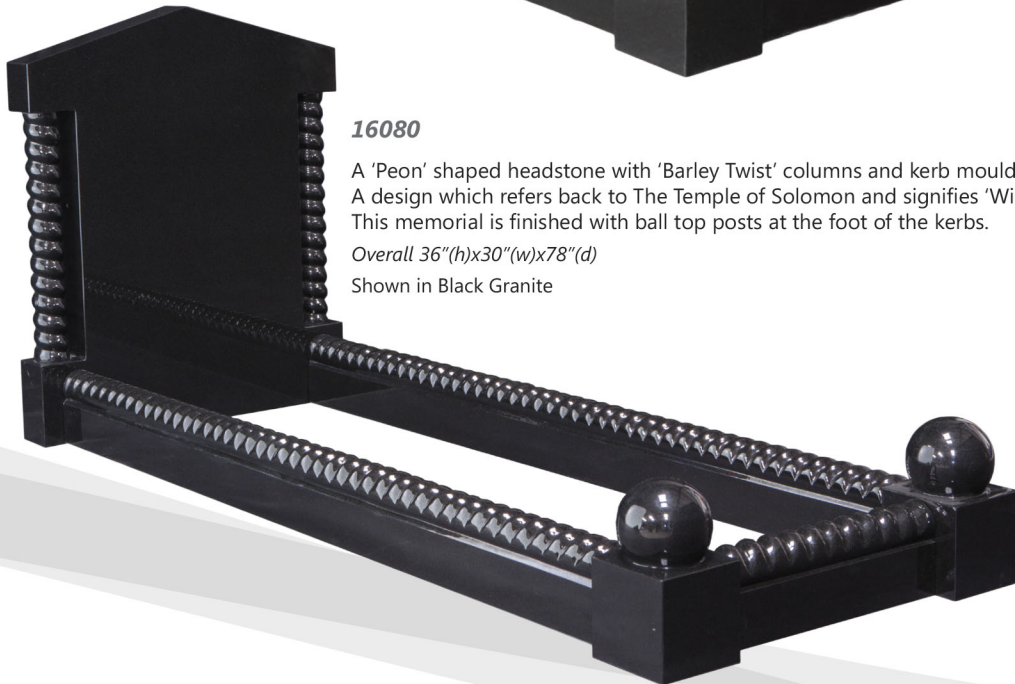

Overall 36"(h)x30"(w)x78"(d)

Shown in Black Granite

16300

Four kerbs and attractive peon top posts, there is room on the chamfer of the kerb for an inscription.

Overall 9"(h)x30"(w)x78"(d)

Shown in Black Granite