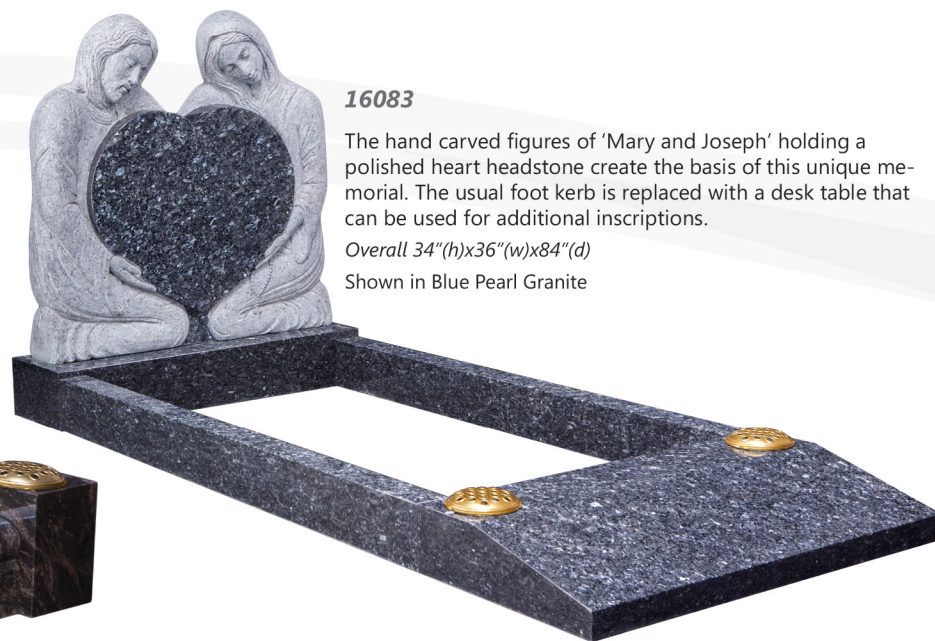

16083

The hand carved figures of 'Mary and Joseph' holding a polished heart headstone create the basis of this unique memorial. The usual foot kerb is replaced with a desk table that can be used for additional inscriptions.
Overall 34"(h)x36"(w)x84"(d)
Shown in Blue Pearl Granite