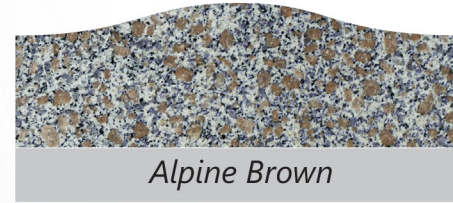

Materials

"To ensure that your memorial remains an everlasting tribute to your loved one, we use only the finest quality materials".

Please note that the colours shown are for illustration only. We have tried to make them as representative as possible but they cannot be portrayed exactly.

English Teak

Bahama Blue

Abbey Grey

Yellow Sandstone

China Pink

Lavender Blue

Grey Bird

Welsh Slate

Xiamen Pink

Dark Grey

Karin Grey

Nabresina

Aurora

Avon Grey

Celtic Grey

Portland Stone