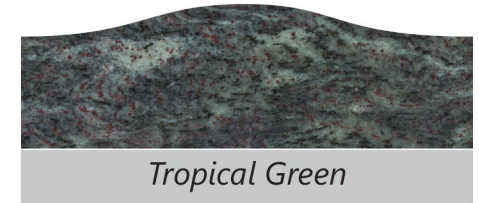

Materials

"To ensure that your memorial remains an everlasting tribute to your loved one, we use only the finest quality materials".

Please note that the colours shown are for illustration only. We have tried to make them as representative as possible but they cannot be portrayed exactly.

English Teak

Bahama Blue

Abbey Grey

Yellow Sandstone

China Pink

Lavender Blue

Grey Bird

Welsh Slate

Xiamen Pink

Dark Grey

Karin Grey

Nabresina

Aurora

Avon Grey

Celtic Grey

Portland Stone