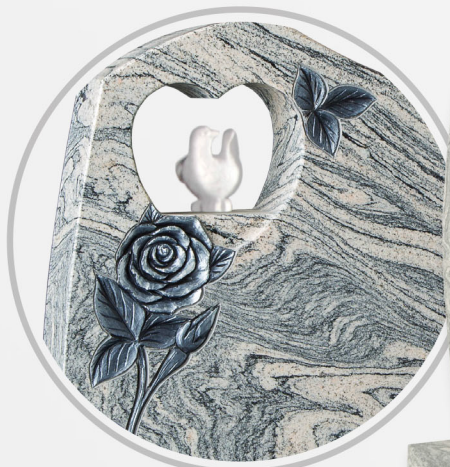

Shown in Karin Grey Granite

16060

The carved and painted daffodils create a contrast to the rustic headstone and base.

Headstone
27"(h)x21"(w)x3"(d)
Base
3"(h)x24"(w)x12"(d)

Shown in Jade Green Granite

16061

The natural pitched edges follow the contours of the check shoulders. The headstone shape is similarly reflected in the design of the base.

Headstone
27"(h)x21"(w)x3"(d)
Base
3"(h)x24"(w)x12"(d)

Shown in Alpine Brown Granite