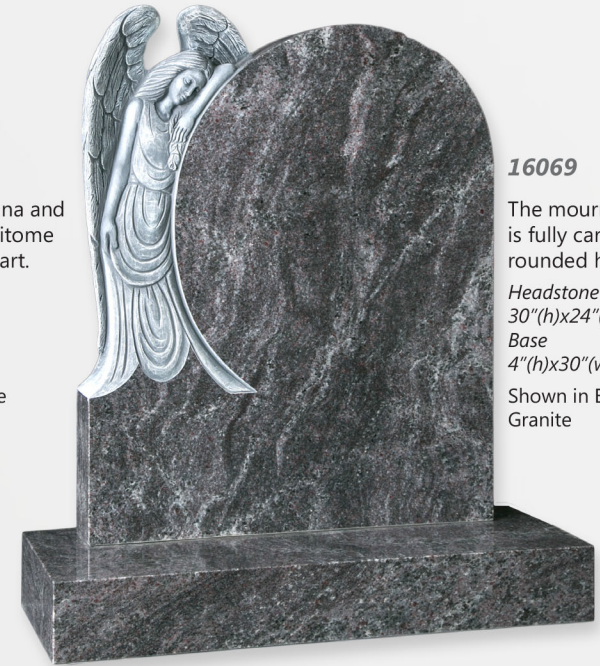

The hand carved depiction of 'Our Lady' is formed from this rustic style headstone.

Headstone 33"(h)x24"(w)x4"(d)

Base 4"(h)x30"(w)x12"(d)

Shown in Flint Grey Granite

16068

The beautiful Madonna and Child figure is the epitome of the stonemason's art.

Headstone

38"(h)x28"(w)x6"(d)

Base

6"(h)x30"(w)x12"(d)

Shown in Black Granite

16069

The mourning Angel is fully carved into the rounded headstone.

Headstone

Headstone 30"(h)x36"(w)x5"(d)

Base 4"(h)x42"(w)x12"(d)

Shown in Black Granite

16071

A traditional Celtic Wheel Cross creates an imposing headstone.

*Headstone 39"(h)x21"(w)x4"(d)
Base 4"(h)x24"(w)x12"(d)*

Shown in Lunar Grey Granite

Shown in Dragon Juperana Granite

16066

A gothic shaped headstone with a deep carved and highlighted rose design.

Headstone 33"(h)x21"(w)x3"(d)
Base 3"(h)x24"(w)x12"(d)

Shown in Flint Grey Granite