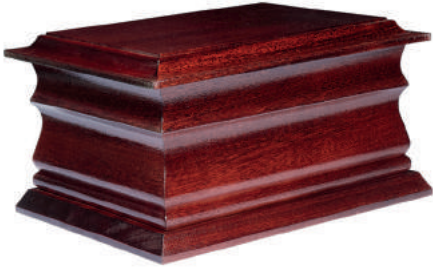

 ROSE THORPE

 OAK MALVERN

 OAK PILLARD

 OAK FLEETWOOD

 OAK BATH

 OAK 200

Casket rings with or without a backplate can be fitted to any ashes casket.

NATURE URNS