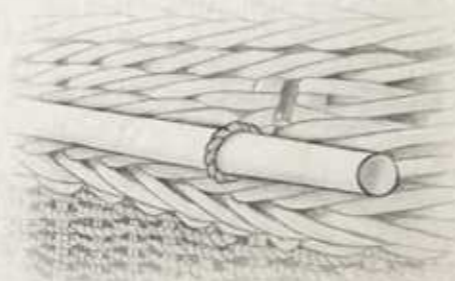

# Seagrass Coffins

Our Seagrass Coffins are a beautiful compliment, rustic and natural with subtle green and blue tones. They are woven by hand using yarns of twisted seagrass and finished with cane, top and bottom. The seagrass material used for our coffins is grown in coastal paddy fields and flooded with seawater throughout the year. The fields are carefully managed to promote a continued cycle of growth and renewability.

Close up showing rope handle

Close up showing traditional plait

Curved end Seagrass Coffin with rope handles

Traditional shaped Seagrass Coffin with rope handles

Close up showing secure closure

The coffins are available in two differing shapes, curved end (rounded) and traditional shape (square) each tapering from end to end.