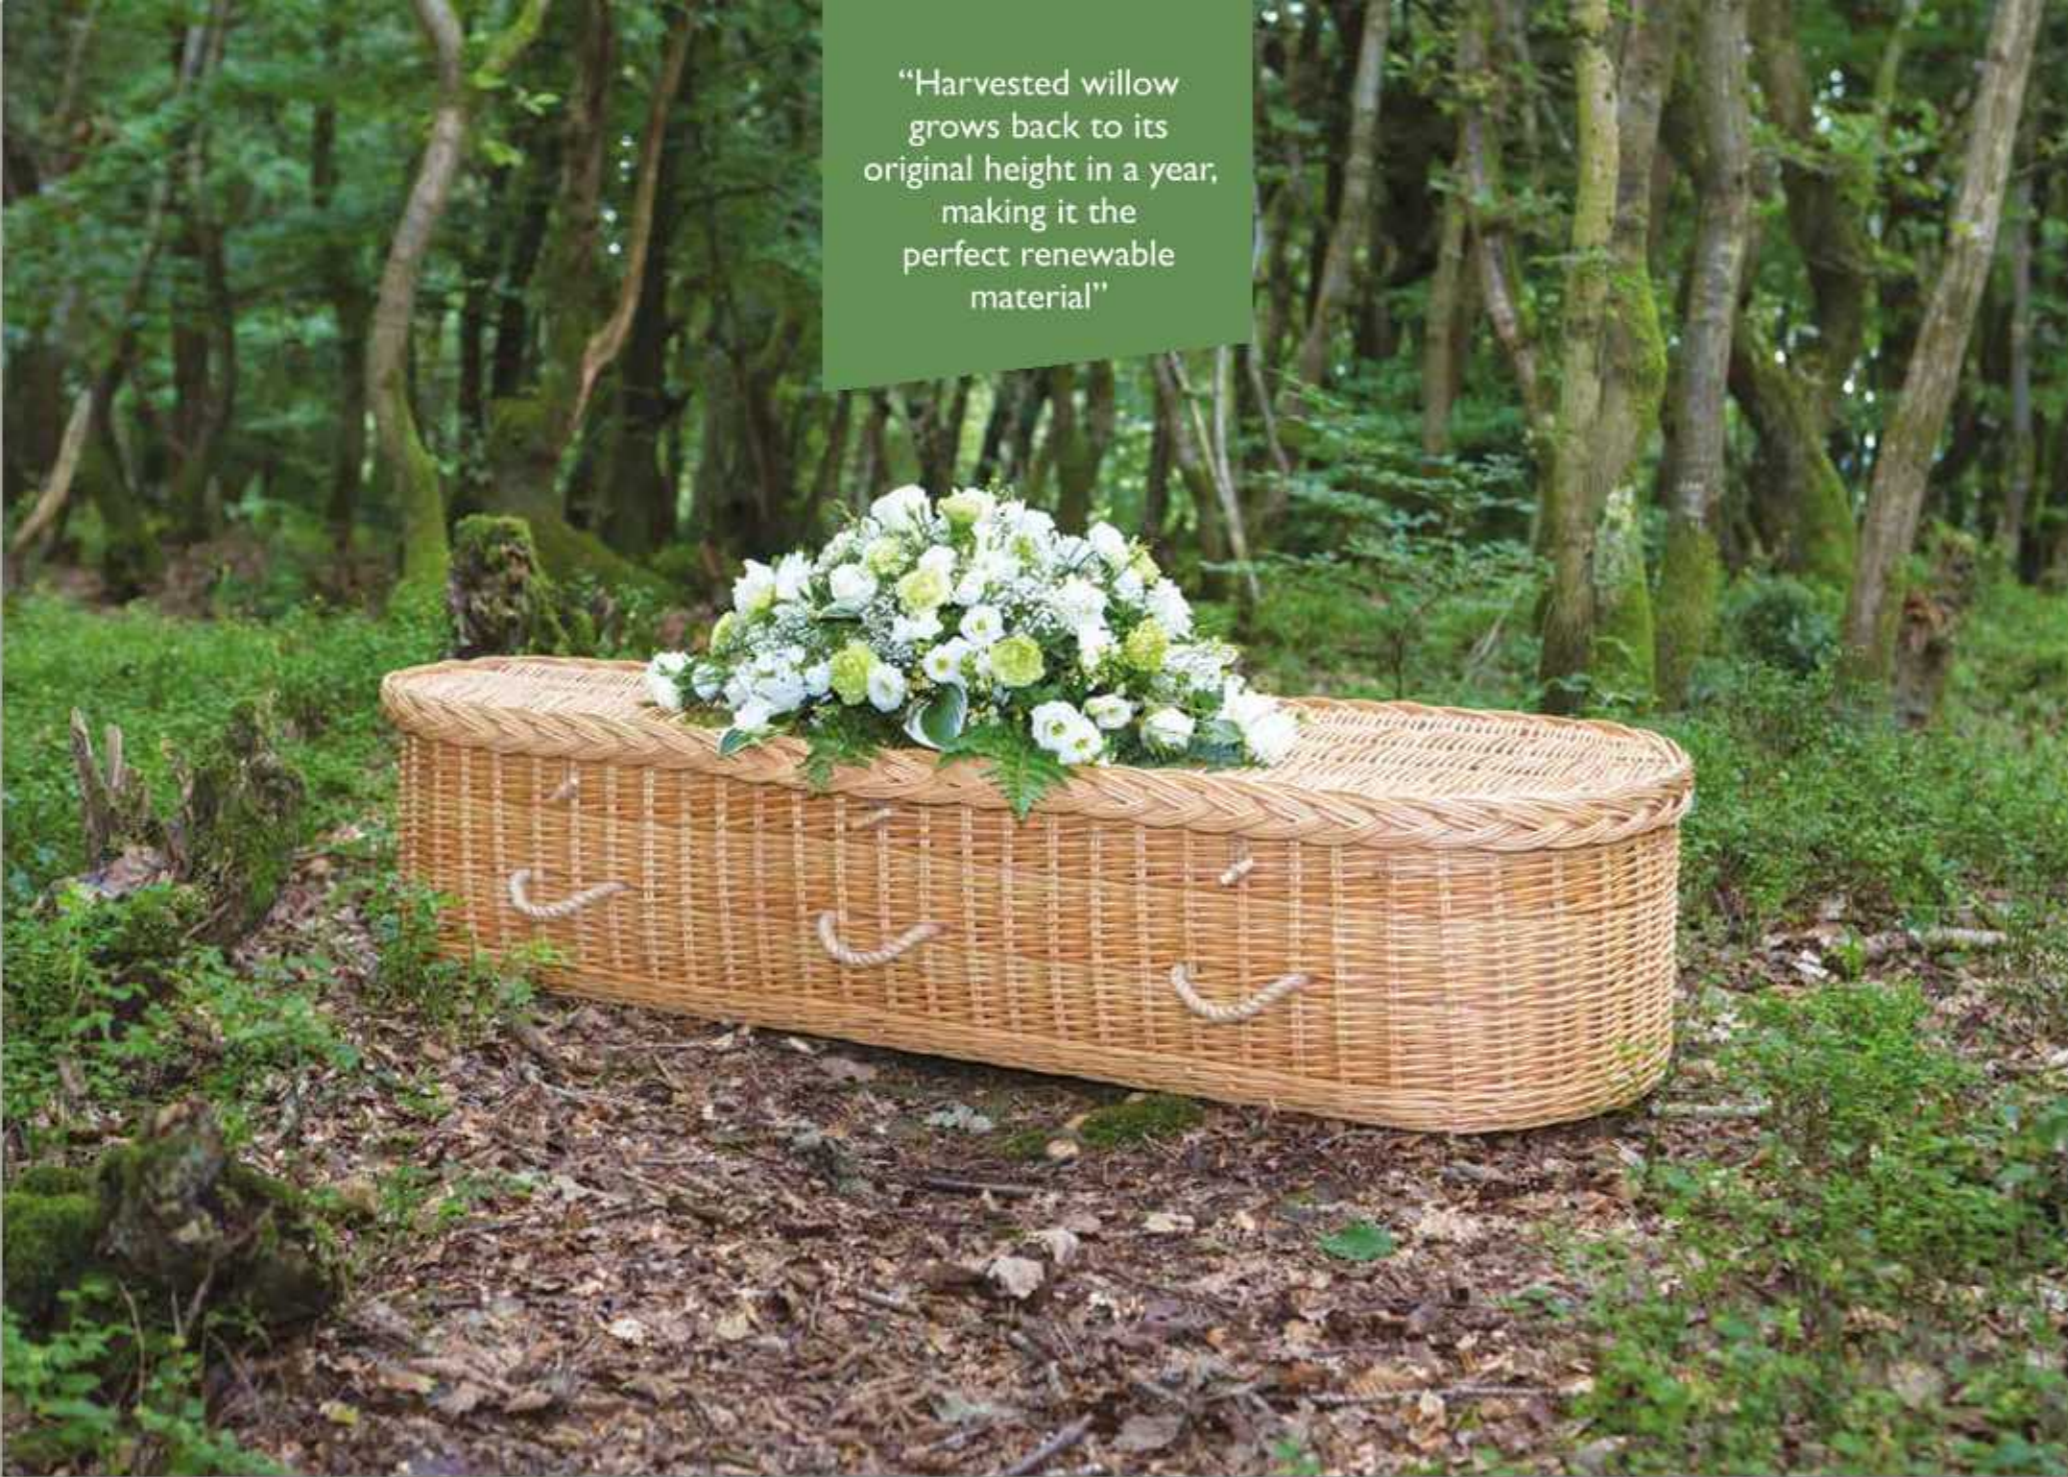

“Harvested willow grows back to its original height in a year, making it the perfect renewable material”