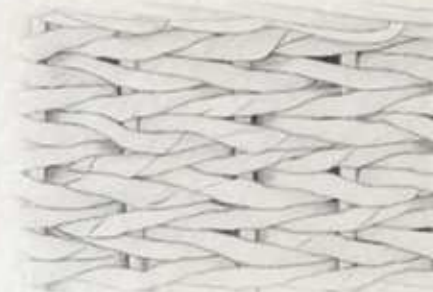

Close up showing banana weave