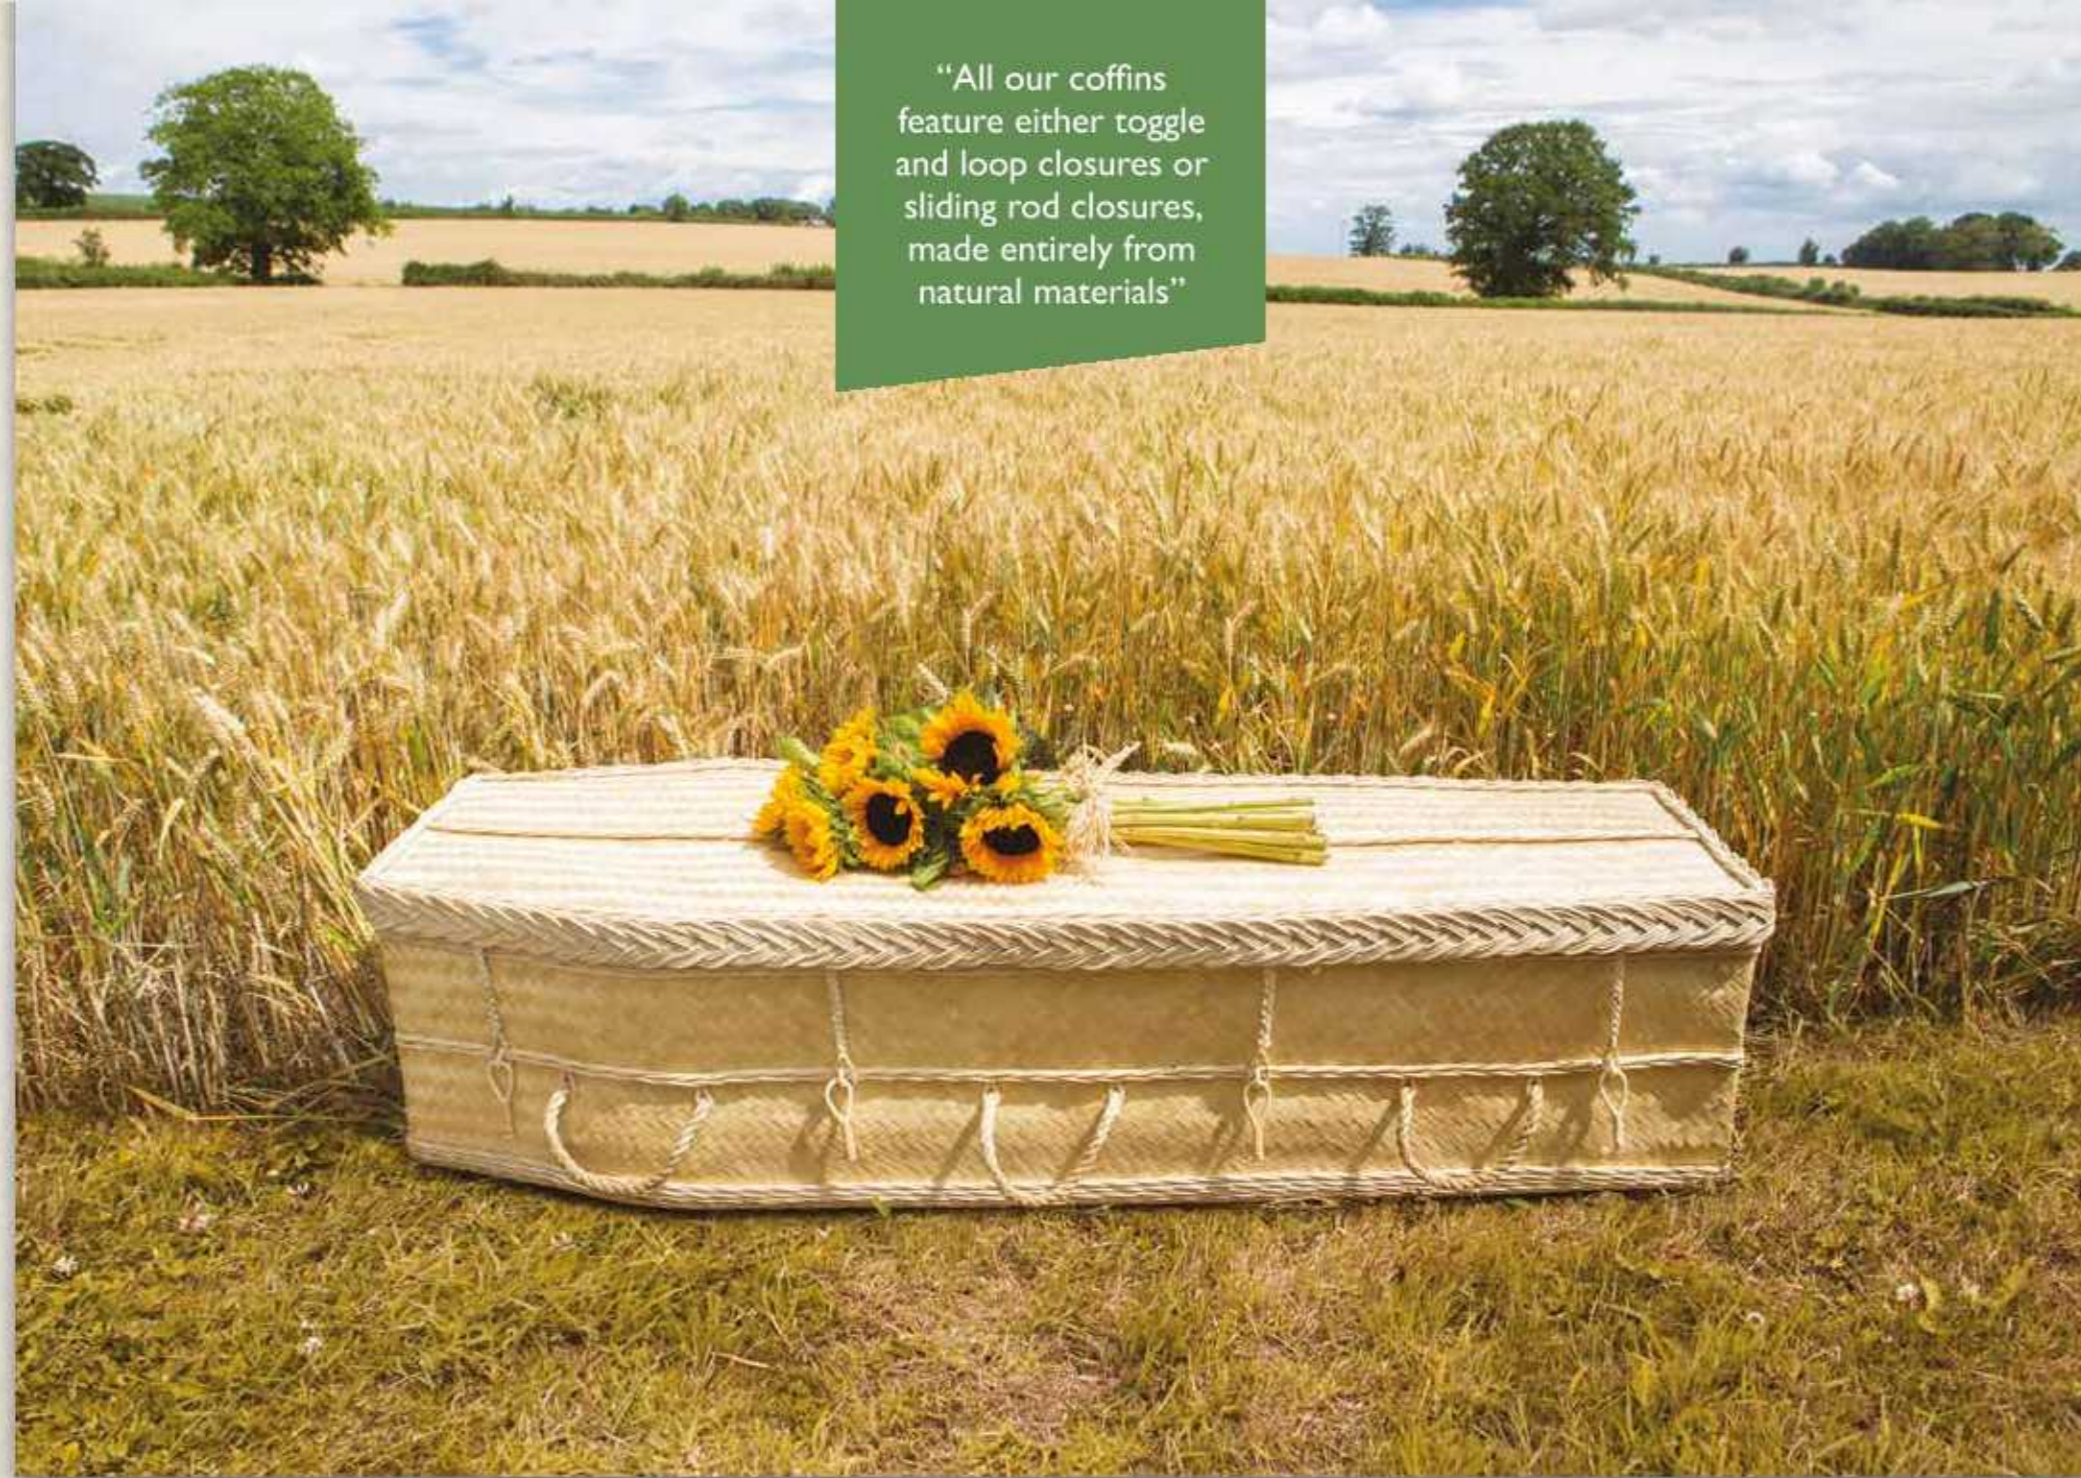

"All our coffins feature either toggle and loop closures or sliding rod closures, made entirely from natural materials"

Bamboo Coffins

Our Bamboo Coffins are meticulously handmade using fine strips of dried bamboo. The bamboo weave is interlaced to form an attractive wicker matt that is then woven around a strong natural frame. Bamboo is one of the fastest growing plants on Earth and has been known to grow to one meter within a day.