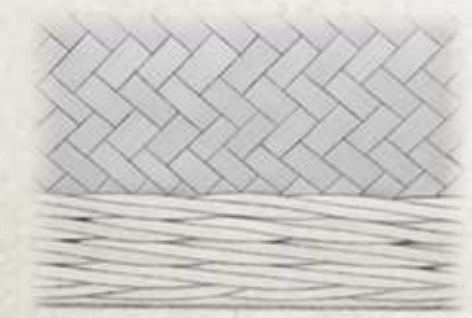

## Bamboo Coffins

Our Bamboo Coffins are meticulously handmade using fine strips of dried bamboo. The bamboo weave is interlaced to form an attractive wicker matt that is then woven around a strong natural frame. Bamboo is one of the fastest growing plants on Earth and has been known to grow to one meter within a day.

Close up showing secure closure

Close up showing traditional plait

Curved end Bamboo Coffin with rope handles

Traditional shaped Bamboo Coffin with rope handles

Close up showing foot

Close up showing bamboo weave

The coffins are available in two differing shapes, curved end (rounded) and traditional shape (square) each tapering from end to end.

Both styles come in a range of finished sizes with natural rope handles and fully fitted with natural linings, pillow and covers.