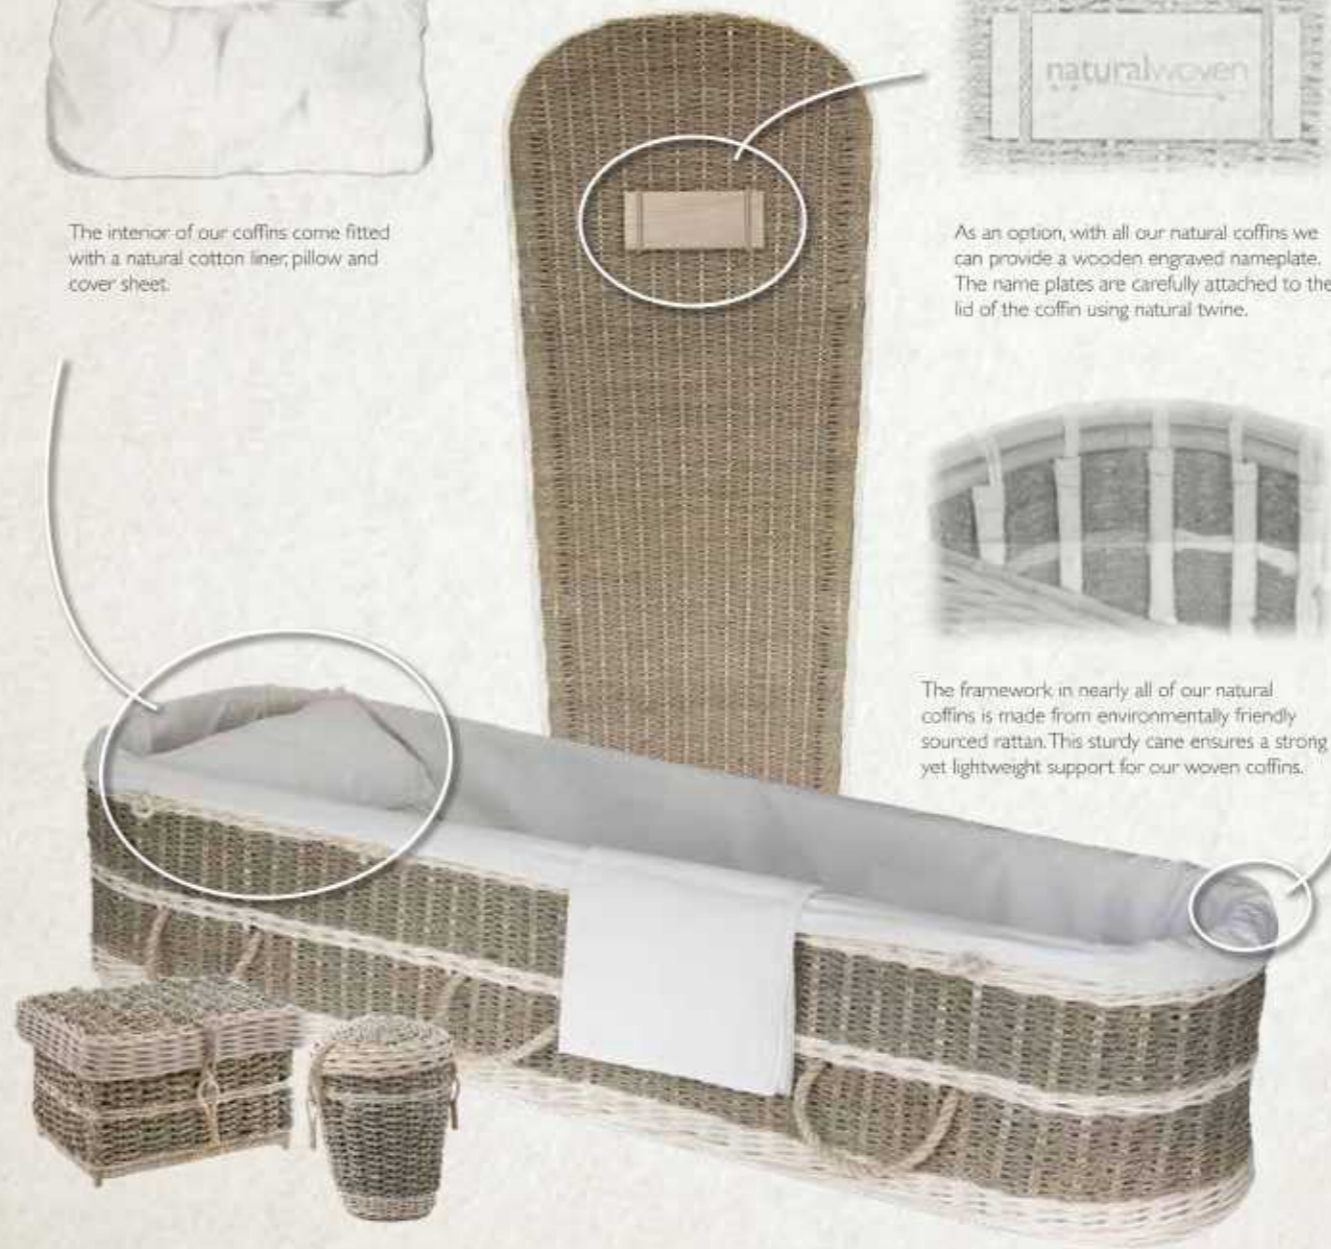

We recommend about four to six memories each side of your natural coffin, however you could include many more at your own discretion if you wished to. The memories shown in the image have been carefully tied to the plait of the lid. They could also be placed onto the handles or directly onto the weave of the coffin.

Cherished memories can be added to complement the look of your coffin.

The interior of our coffins come fitted with a natural cotton liner, pillow and cover sheet.

As an option, with all our natural coffins we can provide a wooden engraved nameplate. The name plates are carefully attached to the lid of the coffin using natural twine.

The framework in nearly all of our natural coffins is made from environmentally friendly sourced rattan. This sturdy cane ensures a strong yet lightweight support for our woven coffins.