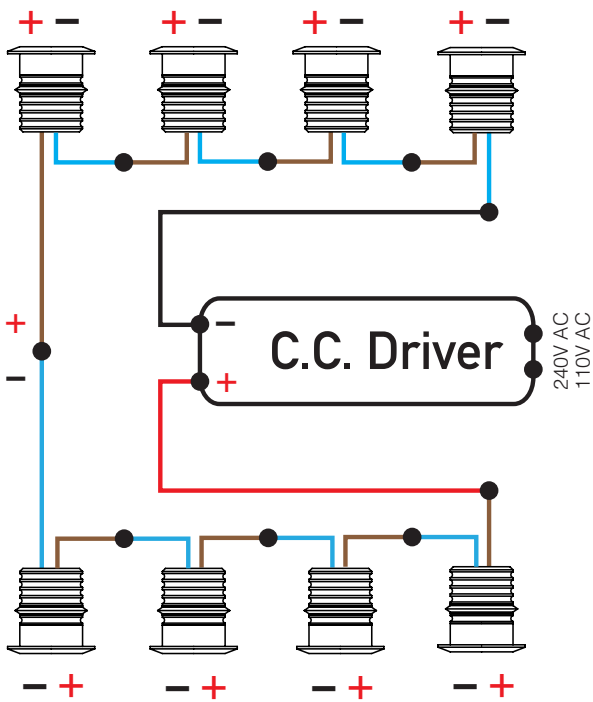

CONFIGURE THIS PRODUCT

Please specify powdercoat colour when ordering an aluminium luminaire

Beam angle specification is not required

SPECIFICATIONS

Power	2 Watt @ 750mA , 3 Watt @ 1050mA
Ingress Protection Rating	IP68
Cable	H05RN - F 1m included
Material	Black Powdercoated Aluminium Natural Copper 316L Stainless Steel
Flange	Round
Lens Cover	Clear Glass
Removable Light Engine	Pin mounted Cree LED
Colours	Warm White 2700°K Warm White 3000°K Neutral White 4000°K Cool White 5000°K Red, Green, Blue, Amber
CRI	Ra 82 (3000°K)
Efficacy	65 lm/W
Optic	Wall Wash asymmetric TIR
Input	700mA (1050mA for white LEDs max allowable)
Warranty	Electronics Warranty 5 years Body Warranty 10 years
LEDshield	LED Bypass Shunt
Driver	Integral or remote

M2 WALL WASHER DIMENSIONS

The Modux-2 wall washer has a truly unique optic that orients and feathers its asymmetric light distribution in a perfect wash. No light is emitted beyond 90° meaning virtually no glare in most installations.

Particularly suited to washing walls, paths, and steps. Available as a recessed round flange in Black Anodised Aluminium, 316 Stainless Steel and Natural Copper.

POLAR PLOT

SERIES INSTALLATION

PARALLEL INSTALLATION