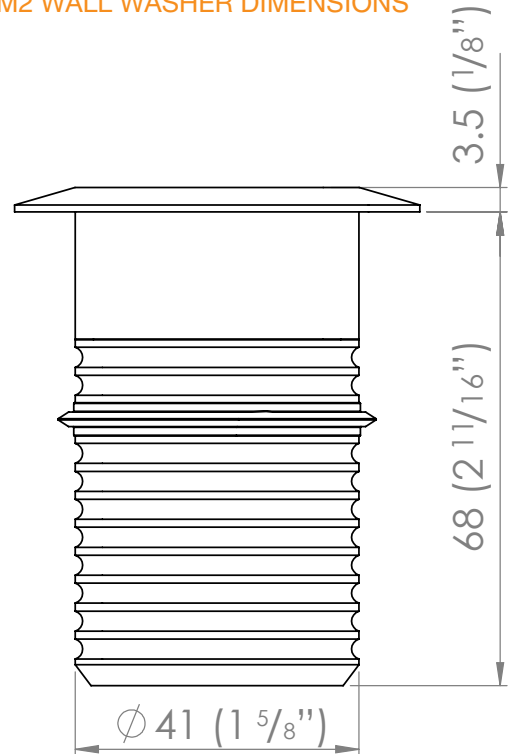

CONFIGURE THIS PRODUCT

Please specify powdercoat colour when ordering an aluminium luminaire

Beam angle specification is not required

SPECIFICATIONS

Power	2 Watt @ 750mA , 3 Watt @ 1050mA
Ingress Protection Rating	IP68
Cable	H05RN - F 1m included
Material	Black Powdercoated Aluminium Natural Copper 316L Stainless Steel
Flange	Round
Lens Cover	Clear Glass
Removable Light Engine	Pin mounted Cree LED
Colours	Warm White 2700°K Warm White 3000°K Neutral White 4000°K Cool White 5000°K Red, Green, Blue, Amber
CRI	Ra 82 (3000°K)
Efficacy	65 lm/W
Optic	Wall Wash asymmetric TIR
Input	700mA (1050mA for white LEDs max allowable)
Warranty	Electronics Warranty 5 years Body Warranty 10 years
LEDshield	LED Bypass Shunt
Driver	Integral or remote

M2 WALL WASHER DIMENSIONS

The Modux-2 wall washer has a truly unique optic that orients and feathers its asymmetric light distribution in a perfect wash. No light is emitted beyond 90° meaning virtually no glare in most installations.

Particularly suited to washing walls, paths, and steps. Available as a recessed round flange in Black Anodised Aluminium, 316 Stainless Steel and Natural Copper.

POLAR PLOT

SERIES INSTALLATION

PARALLEL INSTALLATION