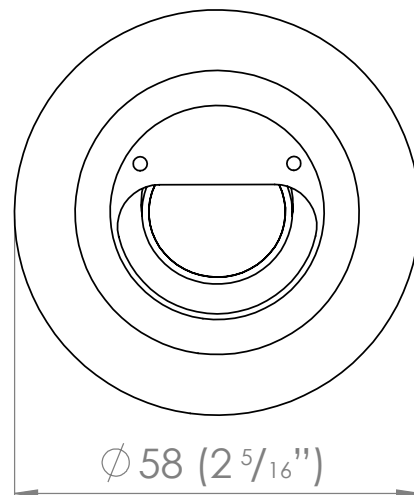

CONFIGURE THIS PRODUCT

Please specify powdercoat colour when ordering an aluminium luminaire

Beam angle specification is not required

SPECIFICATIONS

Power	2 Watt @ 750mA , 3 Watt @ 1050mA
Ingress Protection Rating	IP68
Cable	H05RN - F 1m included
Material	Black Powdercoated Aluminium Natural Copper 316L Stainless Steel
Flange	Round
Lens Cover	Clear Glass
Removable Light Engine	Pin mounted Cree LED
Colours	Warm White 2700°K Warm White 3000°K Neutral White 4000°K Cool White 5000°K Red, Green, Blue, Amber
CRI	Ra 82 (3000°K)
Efficacy	65 lm/W
Optic	Wall Wash asymmetric TIR
Input	700mA (1050mA for white LEDs max allowable)
Warranty	Electronics Warranty 5 years Body Warranty 10 years
LEDshield	LED Bypass Shunt
Driver	Integral or remote

M2 WALL WASHER DIMENSIONS

The Modux-2 wall washer has a truly unique optic that orients and feathers its asymmetric light distribution in a perfect wash. No light is emitted beyond 90° meaning virtually no glare in most installations.

Particularly suited to washing walls, paths, and steps. Available as a recessed round flange in Black Anodised Aluminium, 316 Stainless Steel and Natural Copper.

POLAR PLOT

SERIES INSTALLATION

PARALLEL INSTALLATION