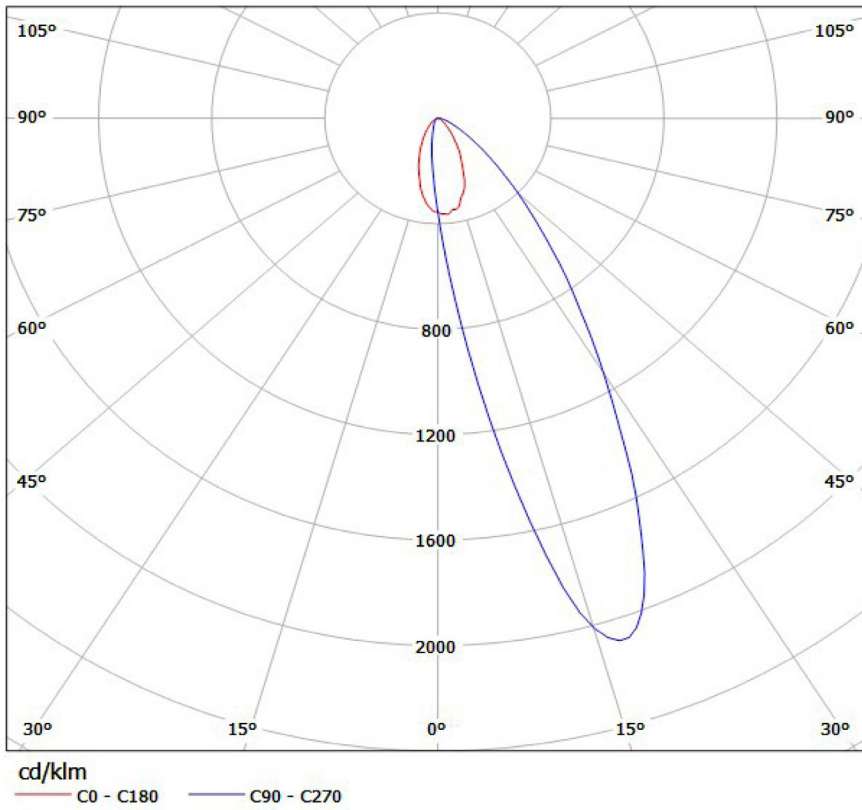

POLAR PLOT

SERIES INSTALLATION

PARALLEL INSTALLATION