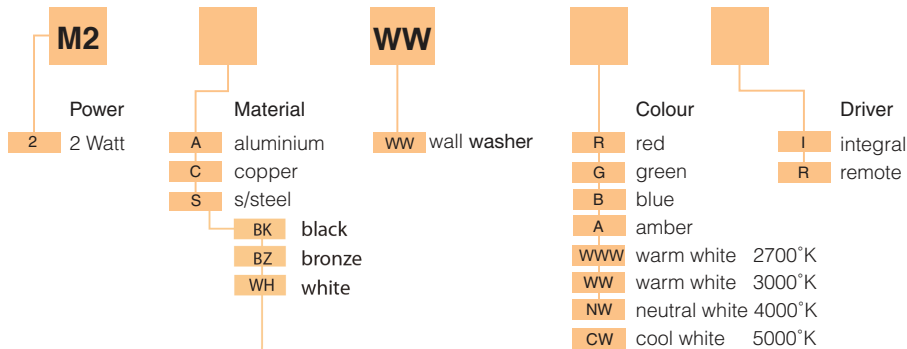

CONFIGURE THIS PRODUCT

Please specify powdercoat colour when ordering an aluminium luminaire

Beam angle specification is not required

SPECIFICATIONS

Power	2 Watt @ 750mA , 3 Watt @ 1050mA
Ingress Protection Rating	IP68
Cable	H05RN - F 1m included
Material	Black Powdercoated Aluminium Natural Copper 316L Stainless Steel
Flange	Round
Lens Cover	Clear Glass
Removable Light Engine	Pin mounted Cree LED
Colours	Warm White 2700°K Warm White 3000°K Neutral White 4000°K Cool White 5000°K Red, Green, Blue, Amber
CRI	Ra 82 (3000°K)
Efficacy	65 lm/W
Optic	Wall Wash asymmetric TIR
Input	700mA (1050mA for white LEDs max allowable)
Warranty	Electronics Warranty 5 years Body Warranty 10 years
LEDshield	LED Bypass Shunt
Driver	Integral or remote

M2 WALL WASHER DIMENSIONS

The Modux-2 wall washer has a truly unique optic that orients and feathers its asymmetric light distribution in a perfect wash. No light is emitted beyond 90° meaning virtually no glare in most installations.

Particularly suited to washing walls, paths, and steps. Available as a recessed round flange in Black Anodised Aluminium, 316 Stainless Steel and Natural Copper.

POLAR PLOT

SERIES INSTALLATION

PARALLEL INSTALLATION