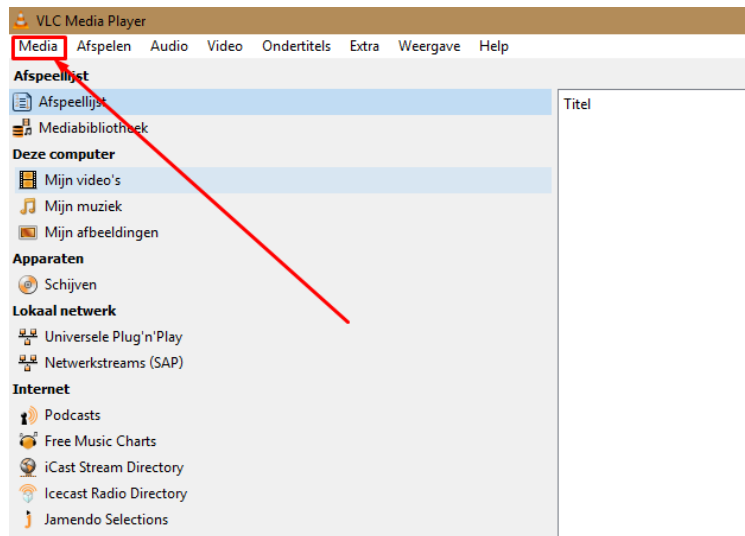

First download VLC Player from her :

<http://www.videolan.org/vlc/index.nl.html>

Follow the steps and Install VLC  
when done press on the traffic cone

When open press Media

Click on Open network stream

Enter the link given and hit enter.

your list will load, if you press the 3 lines on the bottom

you will see the channel list. you can do 2 things: on the right top corner you can search the channel, or you can scroll through your list

When you select a channel press on the image on the left 2 times to enlarge the picture.

The screenshot displays a TV interface with a channel list on the right and a video player on the left. The channel list includes various Dutch channels, with 'National Geographic HD NL' highlighted in blue. A red arrow points from the highlighted channel to a video player window. The video player shows a scene with three people in a room, with the Dutch subtitle 'Ik wil graag sulfadimethoxine toedienen in hun water.' and a 'NATIONAL GEOGRAPHIC' logo in the top left corner. The video player has a progress bar at the bottom showing '00:00'.