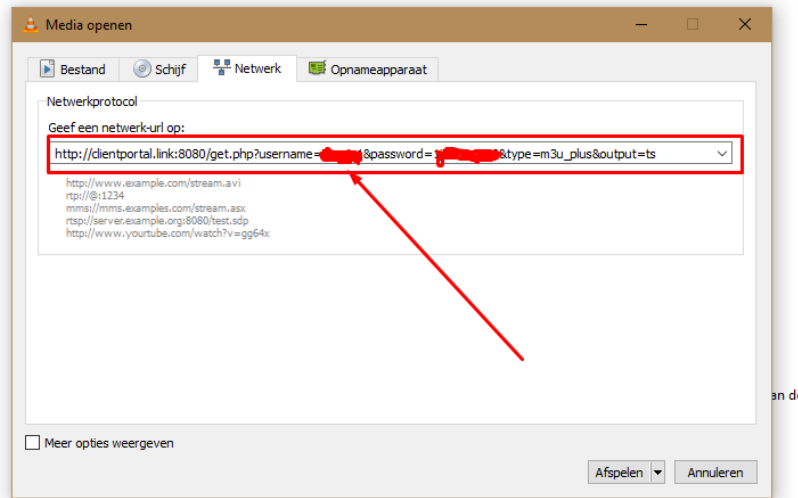

First download VLC Player from her :

<http://www.videolan.org/vlc/index.nl.html>

Follow the steps and Install VLC  
when done press on the traffic cone

When open press Media

Click on Open network stream

Enter the link given and hit enter.

your list will load, if you press the 3 lines on the bottom

you will see the channel list. you can do 2 things: on the right top corner you can search the channel, or you can scroll through your list

When you select a channel press on the image on the left 2 times to enlarge the picture.

The screenshot displays a TV interface with a channel list on the right and a video player on the left. The channel list includes various Dutch channels, with 'National Geographic HD NL' highlighted in blue. A red arrow points from the highlighted channel to a video player window. The video player shows a scene with three people in a room, with the Dutch subtitle 'Ik wil graag sulfadimethoxine toedienen in hun water.' and a 'NATIONAL GEOGRAPHIC' logo in the top left corner. The video player has a progress bar at the bottom showing '00:00'.