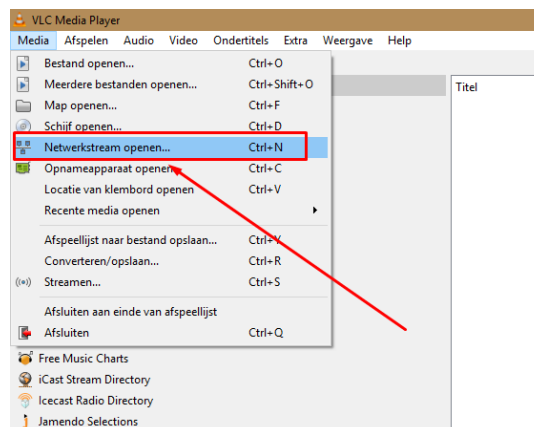

First download VLC Player from her :

<http://www.videolan.org/vlc/index.nl.html>

Follow the steps and Install VLC  
when done press on the traffic cone

When open press Media

Click on Open network stream

Enter the link given and hit enter.

your list will load, if you press the 3 lines on the bottom

you will see the channel list. you can do 2 things: on the right top corner you can search the channel, or you can scroll through your list

When you select a channel press on the image on the left 2 times to enlarge the picture.

The screenshot displays a TV interface with a channel list on the right and a video player on the left. The channel list includes various Dutch channels, with 'National Geographic HD NL' highlighted in blue. A red arrow points from the highlighted channel to a video player window. The video player shows a scene with three people in a room, with the Dutch subtitle 'Ik wil graag sulfadimethoxine toedienen in hun water.' and a 'NATIONAL GEOGRAPHIC' logo in the top left corner. The video player has a progress bar at the bottom showing '00:00'.