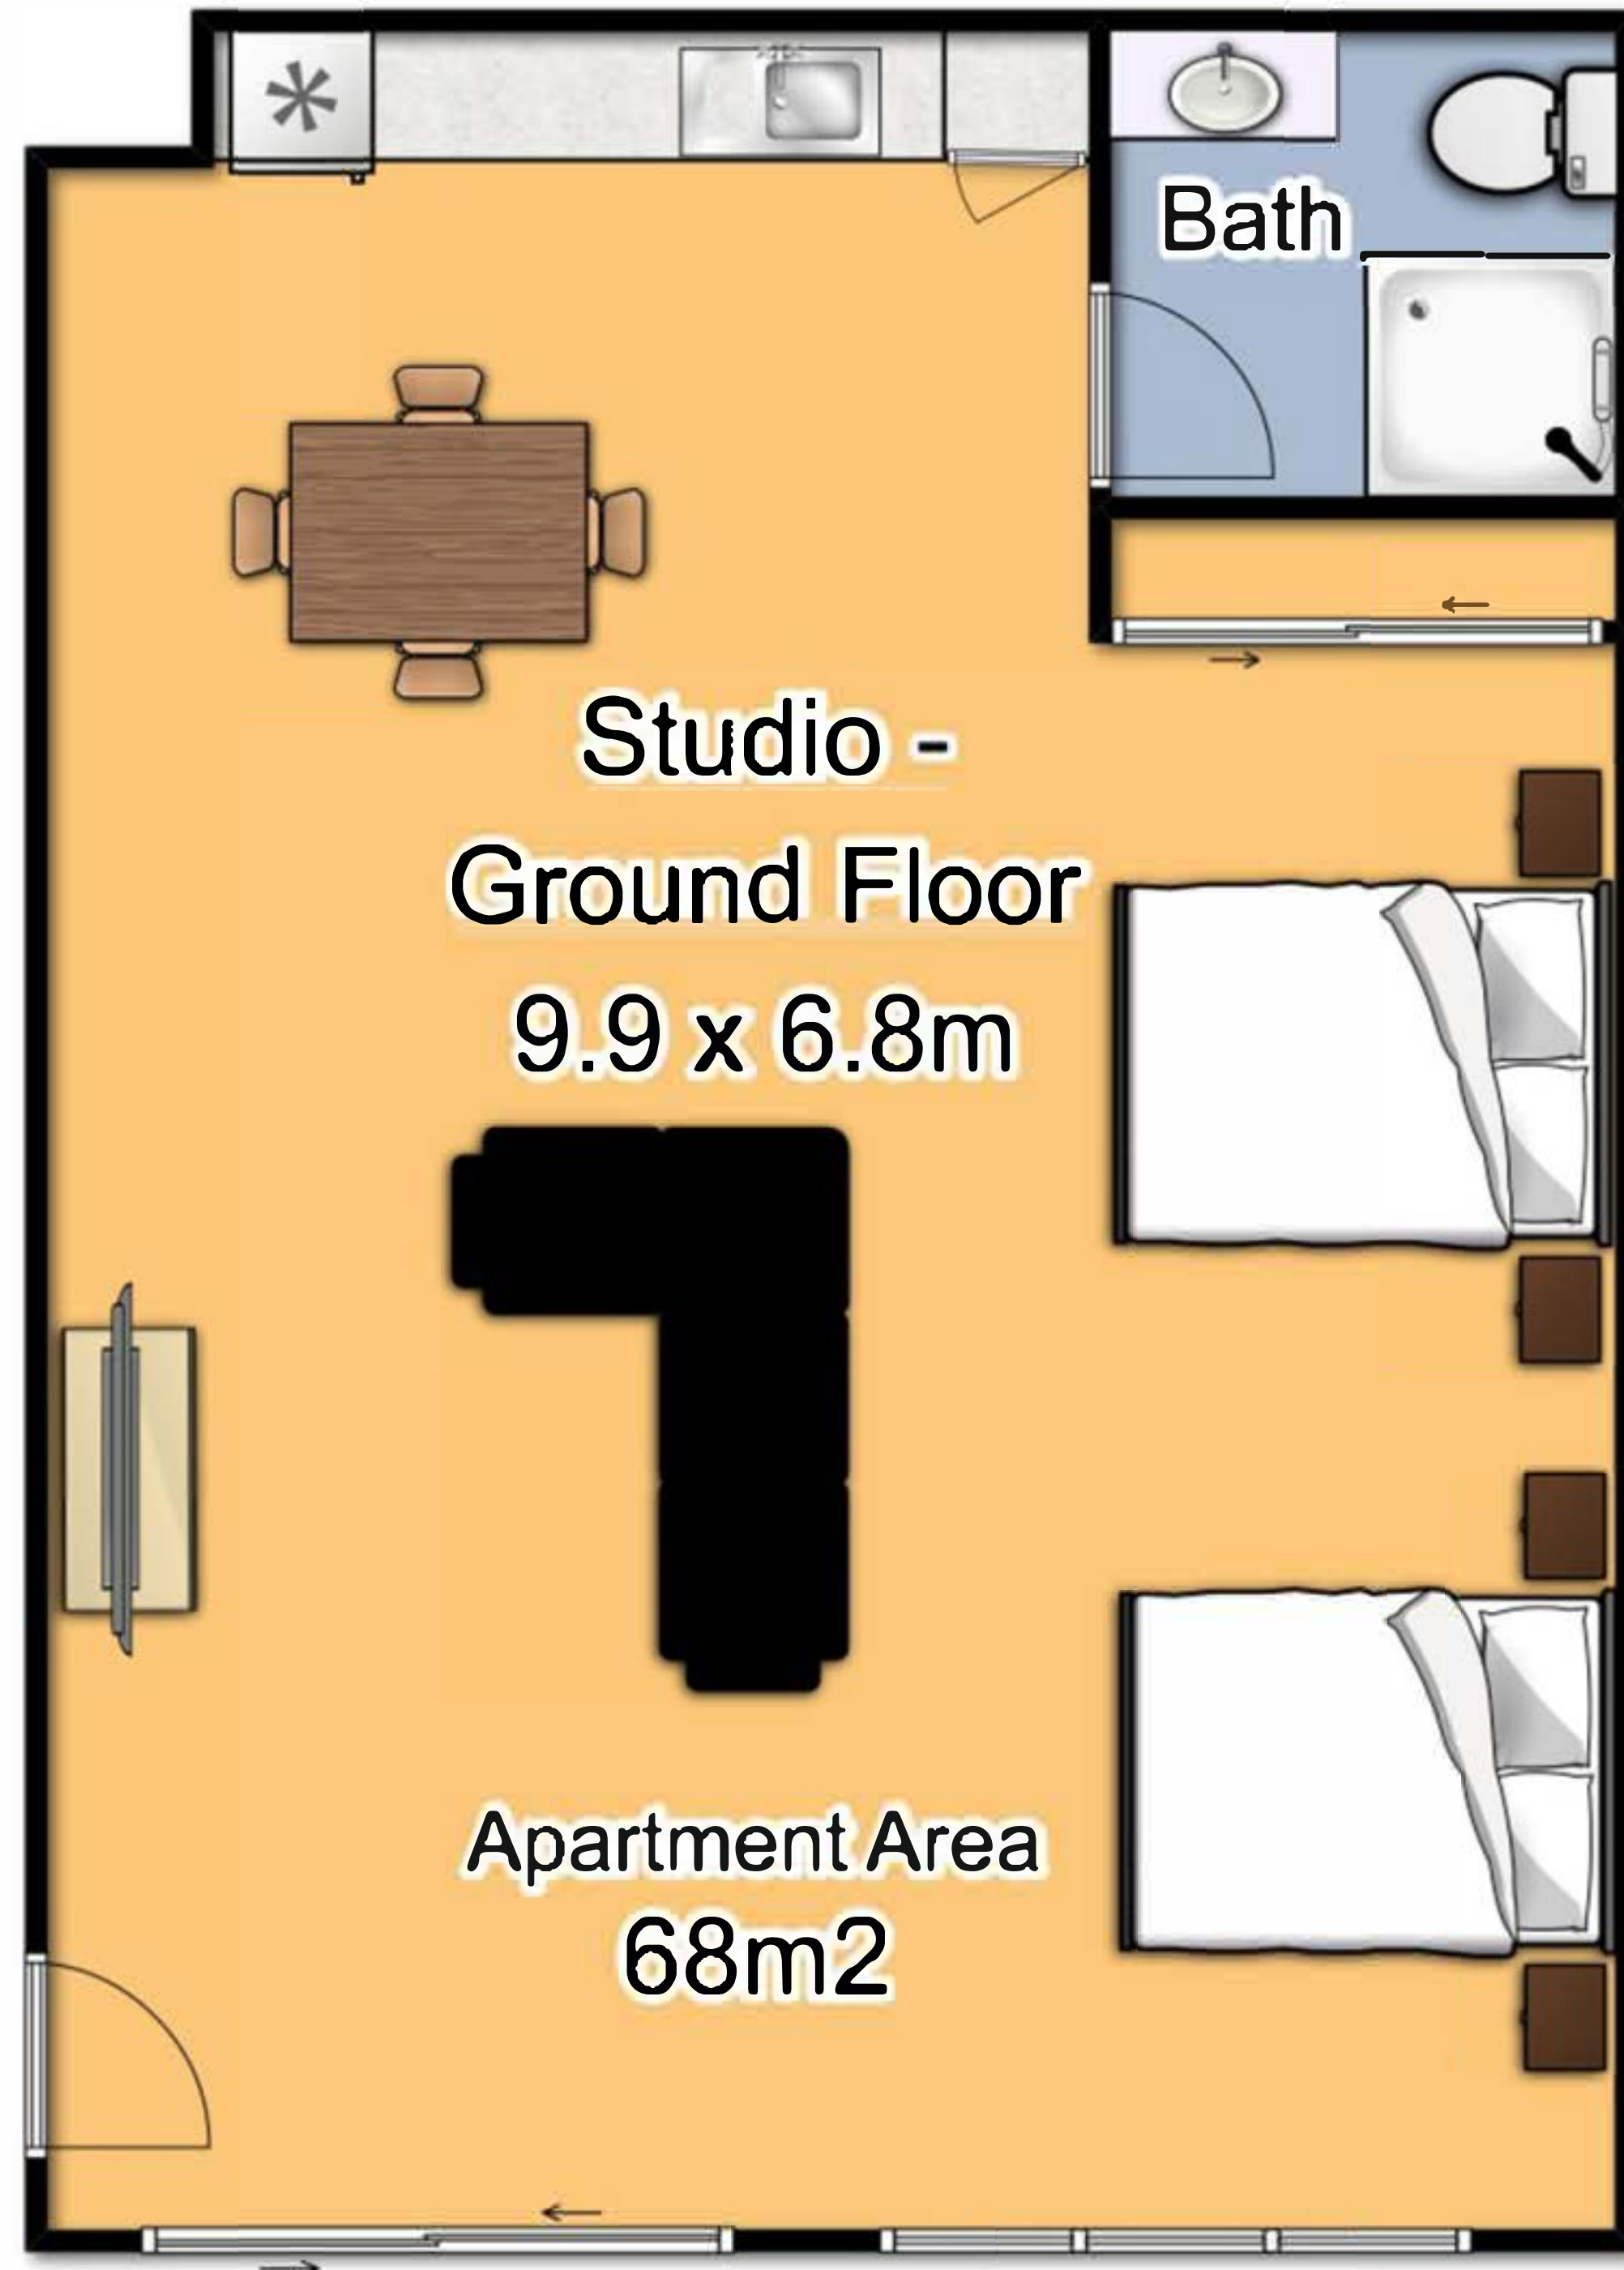

Studio - Ground Floor

Plan is not to scale.
Measurements are approximate
and should be used as a guide only.

Albacore Apartments has
1 (one) Studio - Ground Floor

Garden view with obscured lake views