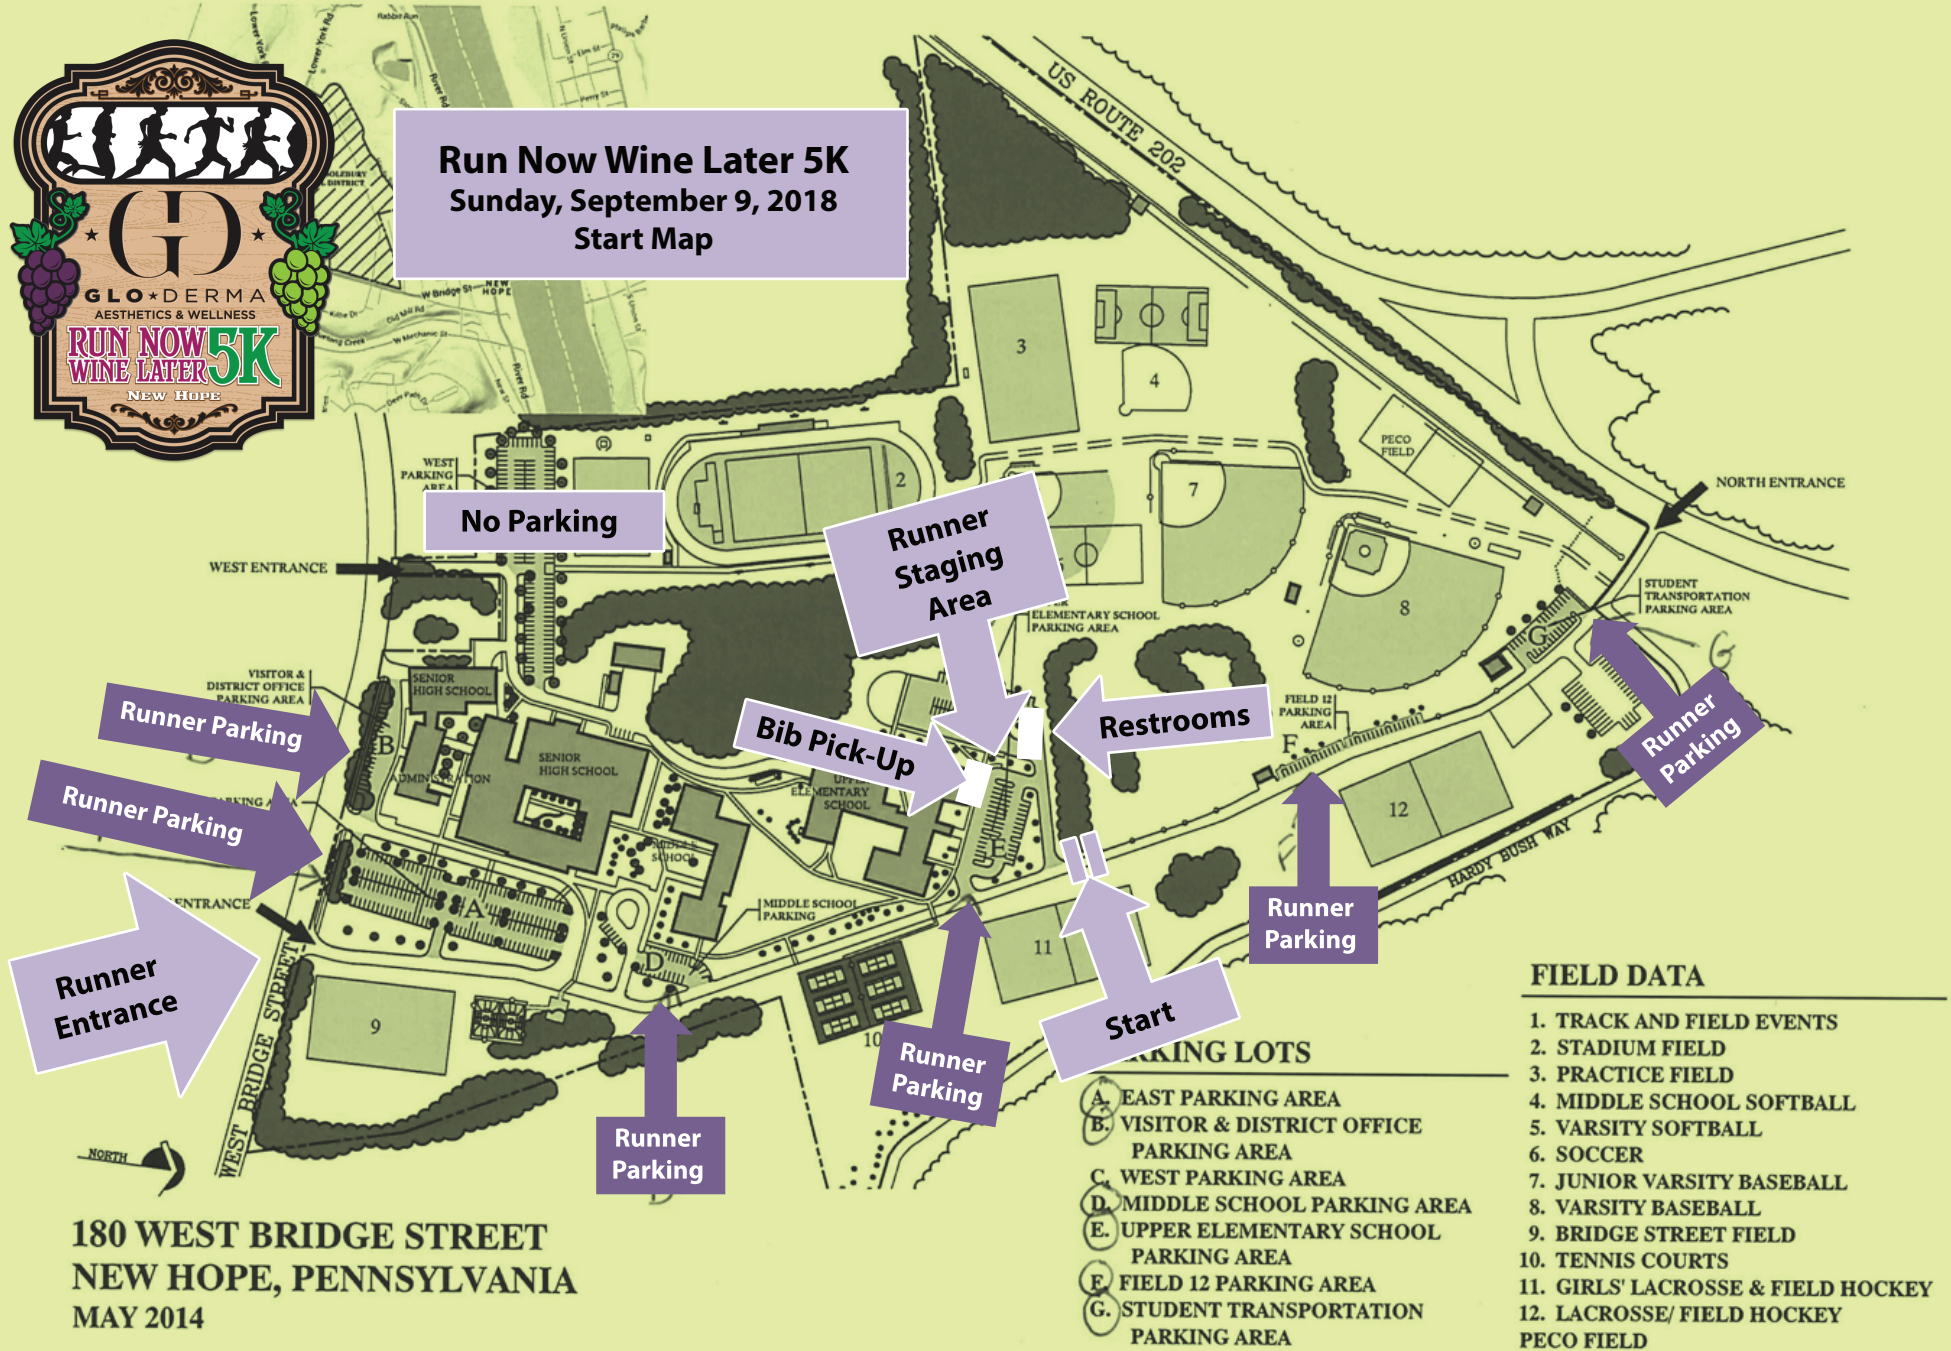

NEW HOPE - SOLEBURY SCHOOL DISTRICT MAIN CAMPUS PLAN

Run Now Wine Later 5K
Sunday, September 9, 2018
Start Map

180 WEST BRIDGE STREET
NEW HOPE, PENNSYLVANIA
MAY 2014

FIELD DATA	
1.	TRACK AND FIELD EVENTS
2.	STADIUM FIELD
3.	PRACTICE FIELD
4.	MIDDLE SCHOOL SOFTBALL
5.	VARSITY SOFTBALL
6.	SOCCER
7.	JUNIOR VARSITY BASEBALL
8.	VARSITY BASEBALL
9.	BRIDGE STREET FIELD
10.	TENNIS COURTS
11.	GIRLS' LACROSSE & FIELD HOCKEY
12.	LACROSSE/ FIELD HOCKEY
	PECO FIELD