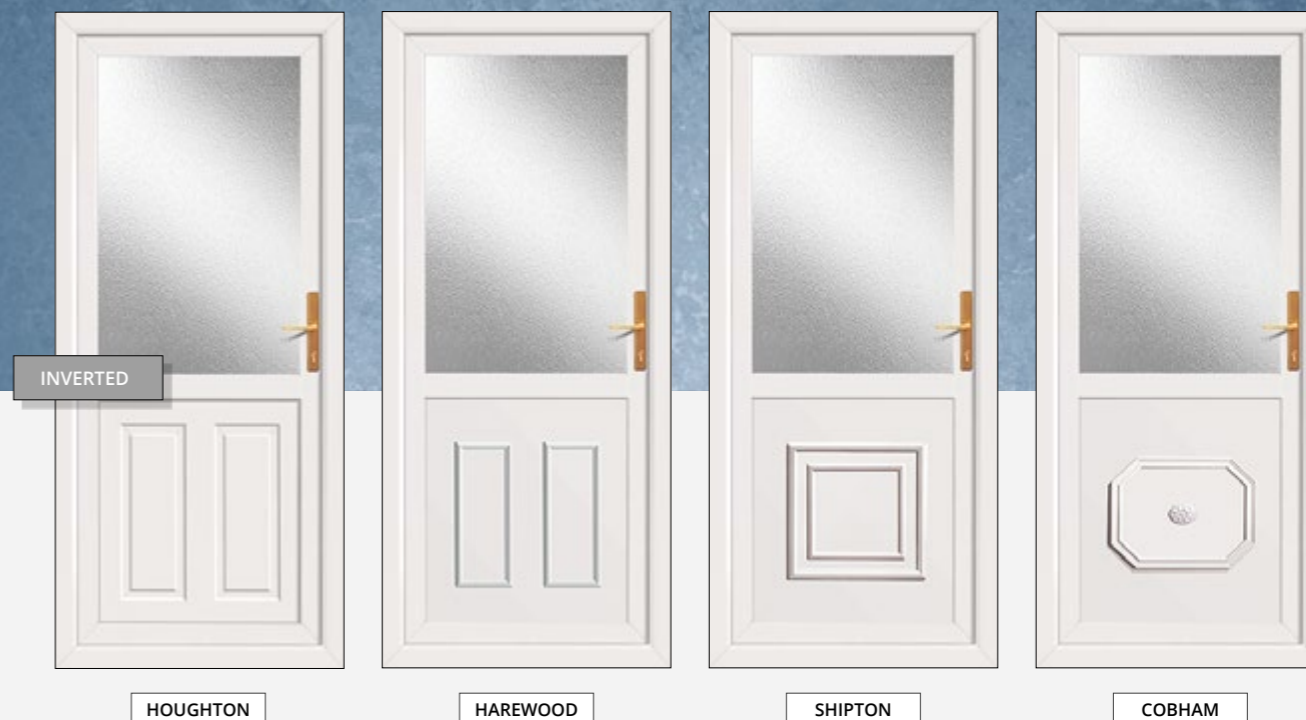

HALF DOOR GLAZING & PANELS