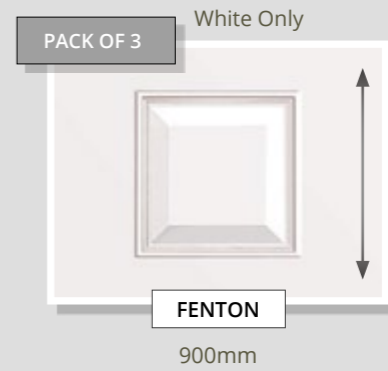

Designed to compliment our range of door panels, we also produce an extensive range of half, quarter and conservatory sheet panels.

FENTON

900mm