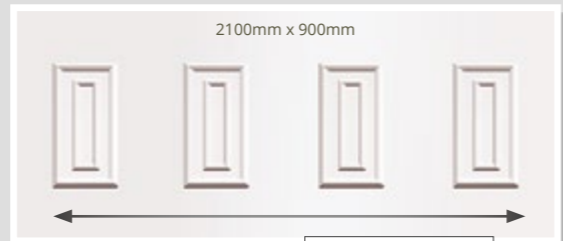

CONSERVATORY QUARTER & SIDE PANELS

SIDE PANELS ARE SUPPLIED 900mm x 2100mm

515mm 525mm 525mm

900mm

MELBOURNE

Designed to compliment our range of door panels, we also produce an extensive range of half, quarter and conservatory sheet panels.

900mm

900mm

800mm

800mm

800mm

680mm
Not available in Woodgrain

950mm

950mm

950mm

800mm

800mm

800mm

800mm