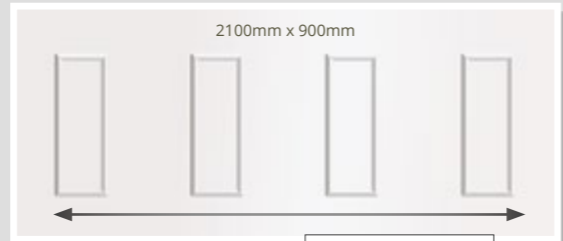

CONSERVATORY QUARTER & SIDE PANELS

SIDE PANELS ARE SUPPLIED 900mm x 2100mm

515mm 525mm 525mm

900mm

SOWELL

Designed to compliment our range of door panels, we also produce an extensive range of half, quarter and conservatory sheet panels.

900mm

900mm

800mm

800mm

800mm

680mm
Not available in Woodgrain

950mm

950mm

950mm

800mm

800mm

800mm

800mm