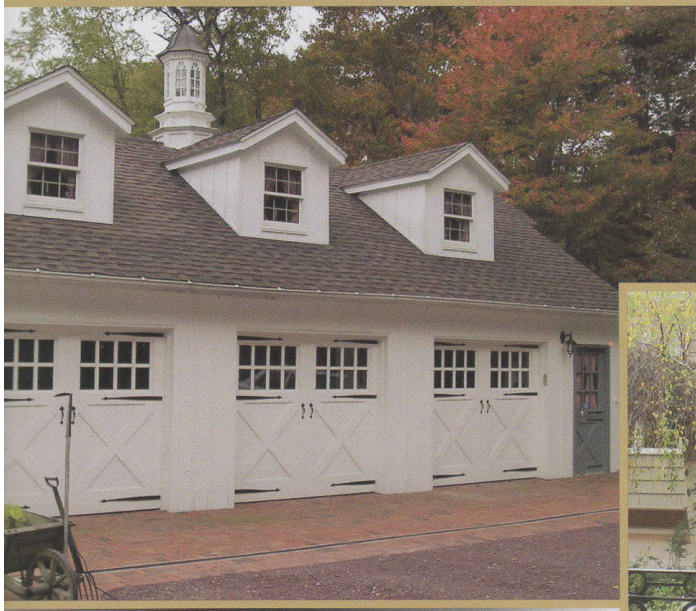

Complete it with a classic look for any garage & home

- Mahogany Entrance Door System with Brass Came Glazing, Side Lites & Transom ▶
- Swing Style Overhead Barn Door with Cross-Buck 16TDL & Facade Wrought Iron Hardware ▼

Mahogany Entrance
Solid Door System with Half Glazed Side Lites

Associations

Regina Door & Design Corporation has been in business since 1958. Through the years they have become members of the Long Island Builders Institute, National Association of Home Builders, New York State Builders Association and The Better Business Bureau.