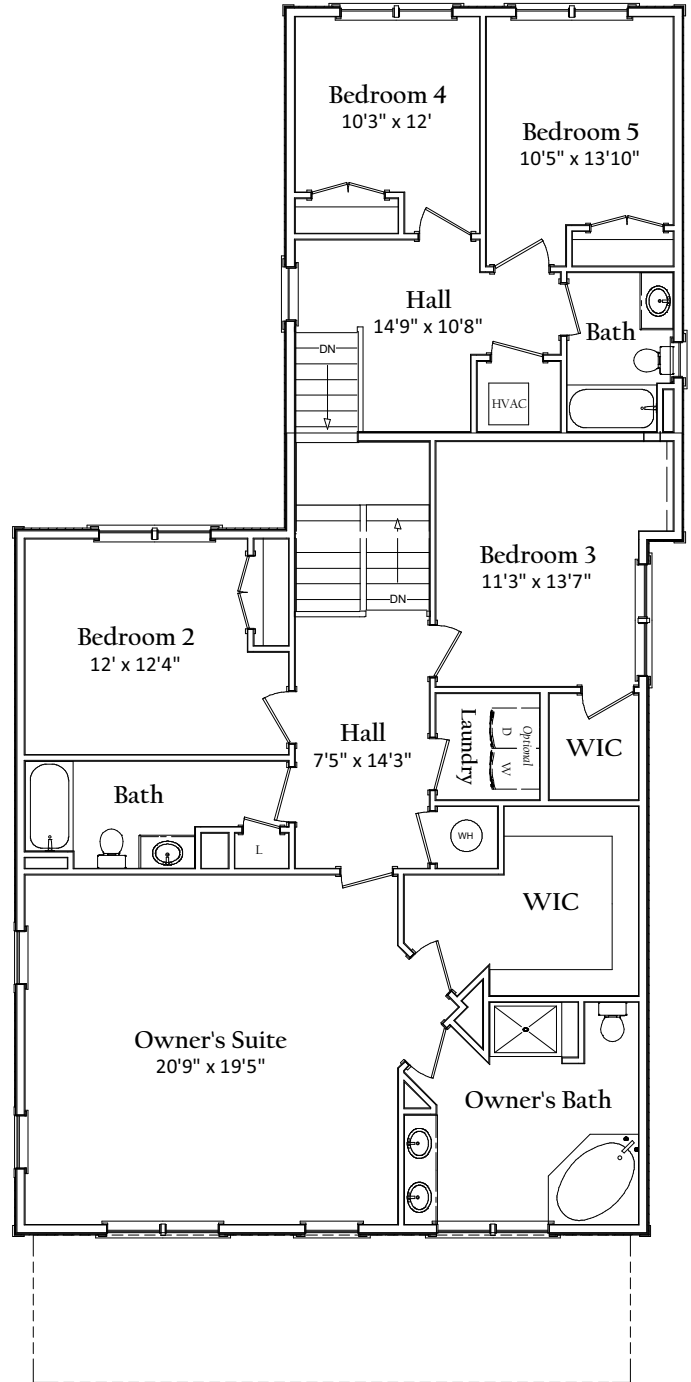

The Belle Haven Executive

5 Br+ | 3.5 Ba+ | 2 Car Garage | 3,500 SQ FT+

First Floor

Second Floor

The Belle Haven

Executive

COVELL COMMUNITIES

www.CovellCommunities.com