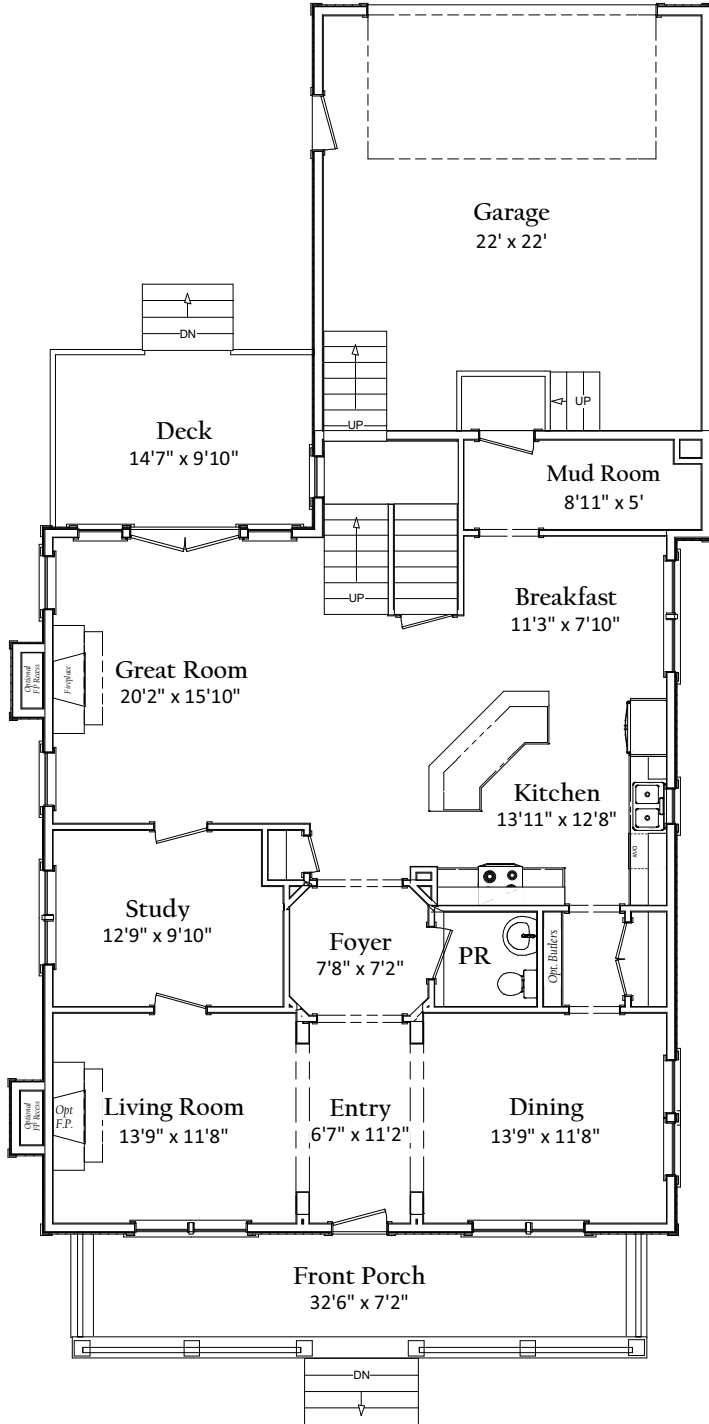

The Belle Haven Executive

5 Br+ | 3.5 Ba+ | 2 Car Garage | 3,500 SQ FT+

First Floor

Second Floor

The Belle Haven

Executive

COVELL COMMUNITIES

www.CovellCommunities.com