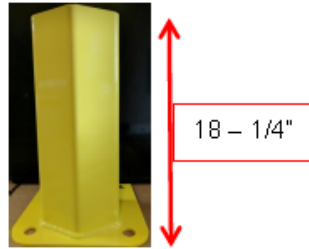

Rack End Rub Rails (Rail only with 2 bolt and nut attaching hardware) C4 Structural Channel

PART NUMBER	DESCRIPTION	COLOR	WEIGHT	PRICE EACH
RERR42	42" Long Rack End Rub Rail (Rail Only w/ hardware)	Yellow	19#	\$60.00
RERR48	48" Long Rack End Rub Rail (Rail Only w/ hardware)	Yellow	21#	\$66.00
RERR96	96" Long Rack End Rub Rail (Rail Only w/ hardware)	Yellow	42#	\$98.00

Rack End Rub Rails come with attaching hardware. Rail, bolts, and nuts only.

Part Number	Description	Price per Anchor
WA50334	½" Dia. X 3.75" Long Wedge Anchor	\$1.50 per anchor

12 - 1/4"

18 - 1/4"

24 - 1/4"