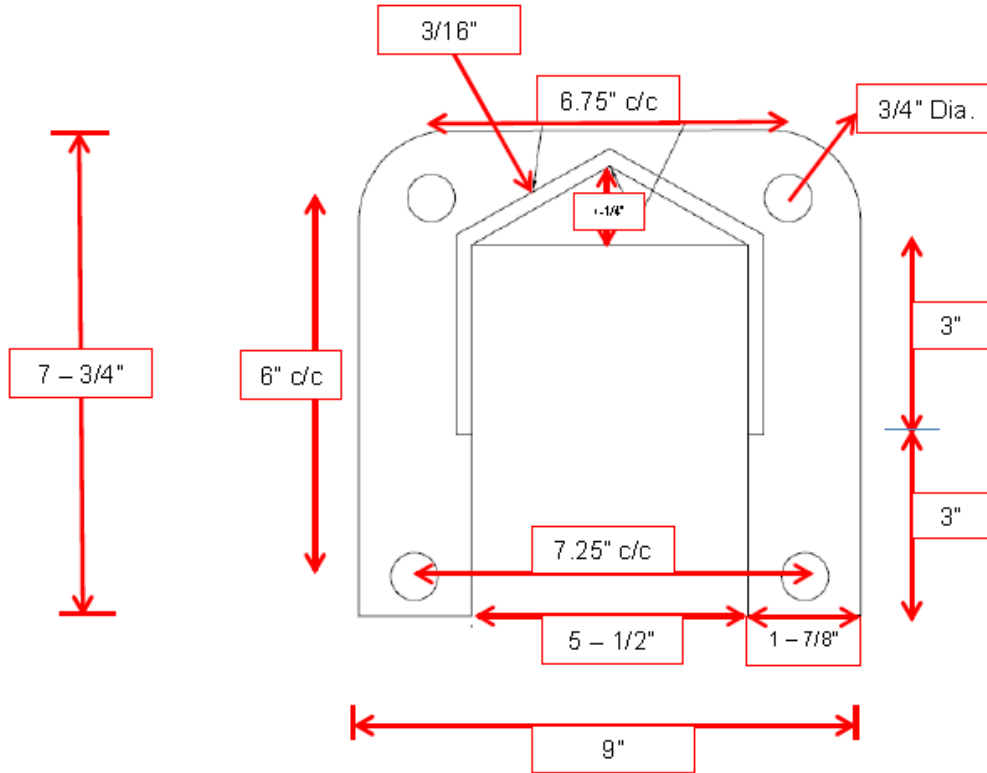

Rack End Rub Rails come with attaching hardware. Rail, bolts, and nuts only.

Part Number	Description	Price per Anchor
WA50334	½" Dia. X 3.75" Long Wedge Anchor	\$1.50 per anchor

12 - 1/4"

18 - 1/4"

24 - 1/4"

9/16" Hole

9/16" Hole