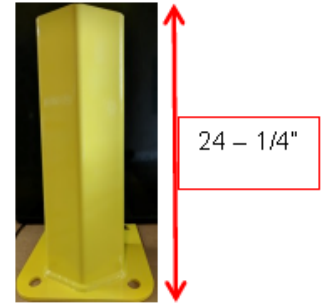

Fits 3" and 4" wide pallet rack upright columns

PART NUMBER	DESCRIPTION	COLOR	WEIGHT	PRICE EACH
PRP12-5.5	18" High x 5.5" Wide (5-1/2" wide) 3/16" thick large footplate Pallet Rack Protector	Yellow	9#	\$33.00
PRP18-5.5	18" High x 5.5" Wide (5-1/2" wide) 3/16" thick large footplate Pallet Rack Protector	Yellow	13#	\$38.00
PRP24-5.5	24" High x 5.5" Wide (5-1/2" wide) 3/16" thick large footplate Pallet Rack Protector	Yellow	17#	\$60.00

Rack End Rub Rails (Rail only with 2 bolt and nut attaching hardware) C4 Structural Channel

PART NUMBER	DESCRIPTION	COLOR	WEIGHT	PRICE EACH
RERR42	42" Long Rack End Rub Rail (Rail Only w/ hardware)	Yellow	19#	\$60.00
RERR48	48" Long Rack End Rub Rail (Rail Only w/ hardware)	Yellow	21#	\$66.00
RERR96	96" Long Rack End Rub Rail (Rail Only w/ hardware)	Yellow	42#	\$98.00

Rack End Rub Rails come with attaching hardware. Rail, bolts, and nuts only.

Part Number	Description	Price per Anchor
WA50334	½" Dia. X 3.75" Long Wedge Anchor	\$1.50 per anchor

12 - 1/4"

18 - 1/4"

24 - 1/4"