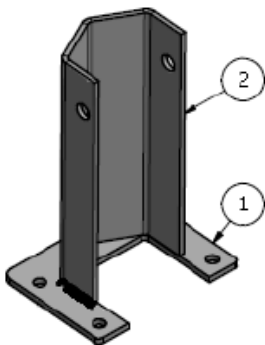

Rack End Rub Rails (Rail only with 2 bolt and nut attaching hardware) C4 Structural Channel

PART NUMBER	DESCRIPTION	COLOR	WEIGHT	PRICE EACH
RERR42	42" Long Rack End Rub Rail (Rail Only w/ hardware)	Yellow	19#	\$60.00
RERR48	48" Long Rack End Rub Rail (Rail Only w/ hardware)	Yellow	21#	\$66.00
RERR96	96" Long Rack End Rub Rail (Rail Only w/ hardware)	Yellow	42#	\$98.00

Rack End Rub Rails come with attaching hardware. Rail, bolts, and nuts only.

Part Number	Description	Price per Anchor
WA50334	½" Dia. X 3.75" Long Wedge Anchor	\$1.50 per anchor

12 - 1/4"

18 - 1/4"

24 - 1/4"

9/16" Hole

9/16" Hole