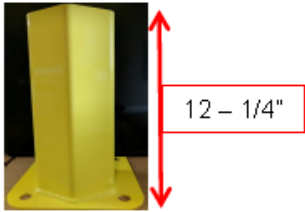

Rack End Rub Rails (Rail only with 2 bolt and nut attaching hardware) C4 Structural Channel

PART NUMBER	DESCRIPTION	COLOR	WEIGHT	PRICE EACH
RERR42	42" Long Rack End Rub Rail (Rail Only w/ hardware)	Yellow	19#	\$60.00
RERR48	48" Long Rack End Rub Rail (Rail Only w/ hardware)	Yellow	21#	\$66.00
RERR96	96" Long Rack End Rub Rail (Rail Only w/ hardware)	Yellow	42#	\$98.00

Rack End Rub Rails come with attaching hardware. Rail, bolts, and nuts only.

Part Number	Description	Price per Anchor
WA50334	½" Dia. X 3.75" Long Wedge Anchor	\$1.50 per anchor

12 - 1/4"

18 - 1/4"

24 - 1/4"