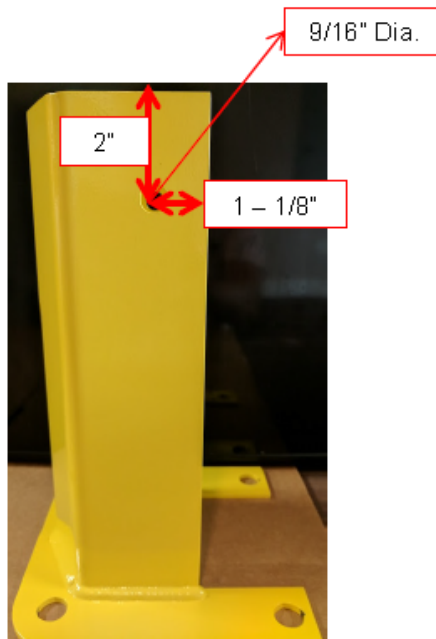

PALLET RACK PROTECTOR SYSTEM FOB: GREENSBORO, NC

Contact: Phil Strouth to Order phil@pstrouth.com 336-362-1639

PART NUMBER	DESCRIPTION	COLOR	WEIGHT	PRICE EACH
PRP12-4.6	12" High x 4.6" Wide (4-5/8" wide) ¼" thick Pallet Rack Protector	Yellow	10#	\$29.00
PRP18-4.6	18" High x 4.6" Wide (4-5/8" wide) ¼" thick Pallet Rack Protector	Yellow	14#	\$32.00
PRP24-4.6	24" High x 4.6" Wide (4-5/8" wide) ¼" thick Pallet Rack Protector	Yellow	21#	\$48.00

Fits 3" and 4" wide pallet rack upright columns

PART NUMBER	DESCRIPTION	COLOR	WEIGHT	PRICE EACH
PRP12-5.5	18" High x 5.5" Wide (5-1/2" wide) 3/16" thick large footplate Pallet Rack Protector	Yellow	9#	\$33.00
PRP18-5.5	18" High x 5.5" Wide (5-1/2" wide) 3/16" thick large footplate Pallet Rack Protector	Yellow	13#	\$38.00
PRP24-5.5	24" High x 5.5" Wide (5-1/2" wide) 3/16" thick large footplate Pallet Rack Protector	Yellow	17#	\$60.00

Rack End Rub Rails (Rail only with 2 bolt and nut attaching hardware) C4 Structural Channel

PART NUMBER	DESCRIPTION	COLOR	WEIGHT	PRICE EACH
RERR42	42" Long Rack End Rub Rail (Rail Only w/ hardware)	Yellow	19#	\$60.00
RERR48	48" Long Rack End Rub Rail (Rail Only w/ hardware)	Yellow	21#	\$66.00
RERR96	96" Long Rack End Rub Rail (Rail Only w/ hardware)	Yellow	42#	\$98.00

Rack End Rub Rails come with attaching hardware. Rail, bolts, and nuts only.

Part Number	Description	Price per Anchor
WA50334	½" Dia. X 3.75" Long Wedge Anchor	\$1.50 per anchor

12 - 1/4"

18 - 1/4"

24 - 1/4"