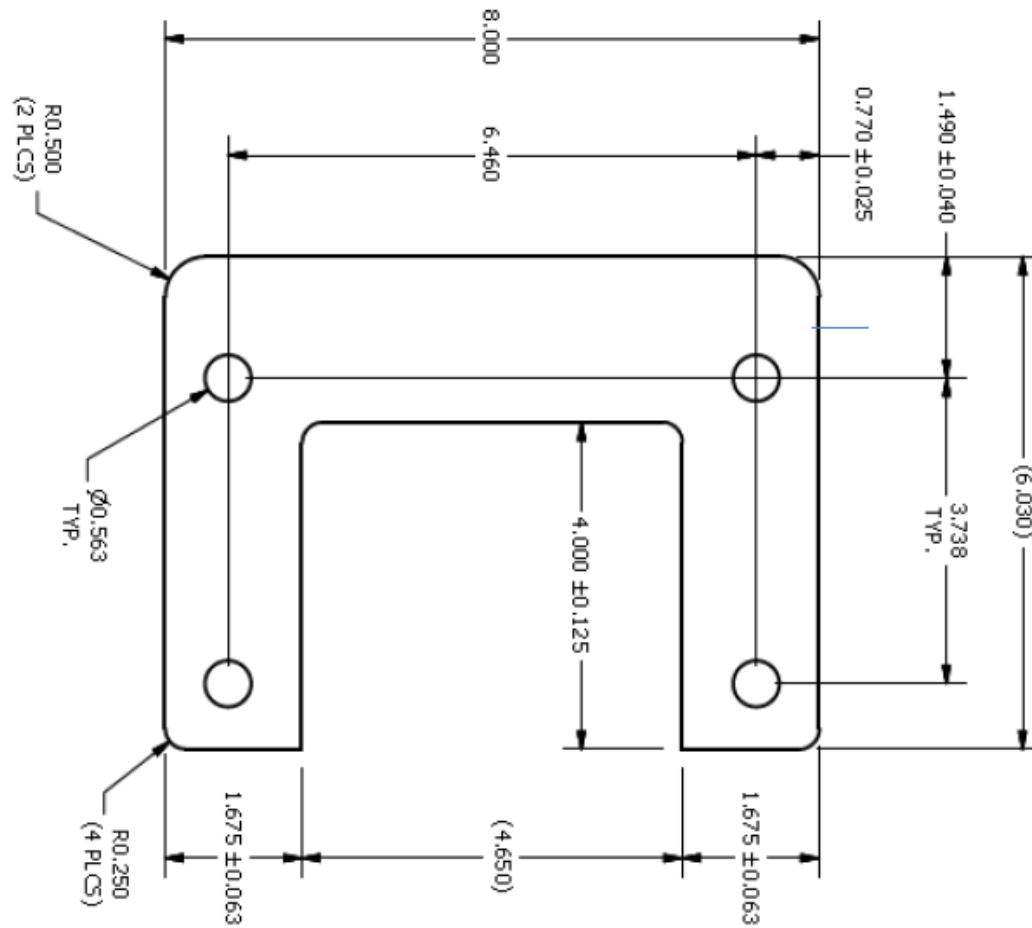

Rack End Rub Rails (Rail only with 2 bolt and nut attaching hardware) C4 Structural Channel

PART NUMBER	DESCRIPTION	COLOR	WEIGHT	PRICE EACH
RERR42	42" Long Rack End Rub Rail (Rail Only w/ hardware)	Yellow	19#	\$60.00
RERR48	48" Long Rack End Rub Rail (Rail Only w/ hardware)	Yellow	21#	\$66.00
RERR96	96" Long Rack End Rub Rail (Rail Only w/ hardware)	Yellow	42#	\$98.00

Rack End Rub Rails come with attaching hardware. Rail, bolts, and nuts only.

Part Number	Description	Price per Anchor
WA50334	½" Dia. X 3.75" Long Wedge Anchor	\$1.50 per anchor

12 - 1/4"

18 - 1/4"

24 - 1/4"

9/16" Hole

9/16" Hole