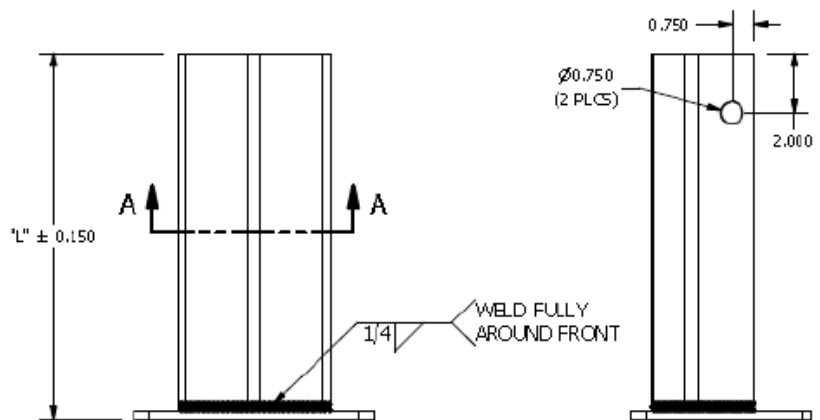

Rack End Rub Rails come with attaching hardware. Rail, bolts, and nuts only.

Part Number	Description	Price per Anchor
WA50334	½" Dia. X 3.75" Long Wedge Anchor	\$1.50 per anchor

12 - 1/4"

18 - 1/4"

24 - 1/4"