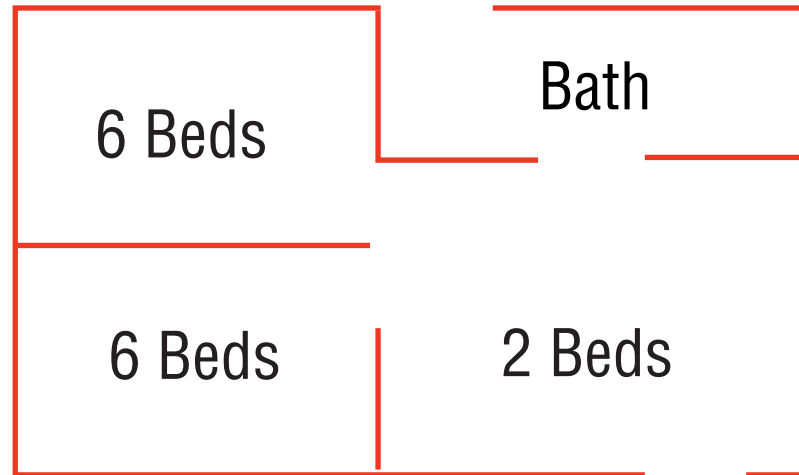

CAMP *Mokuleia*

## Group Cabins:

**Cabins A & B:  
(Sleep 14 each)**

Makai  
(ocean)

**Cabins C, D, E & F:  
(Sleep 22 each)**