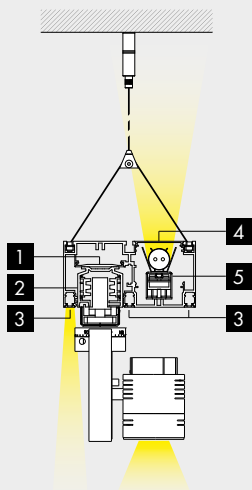

F6.222.30.D1	dimmi 1-10V dimmi 1-10V	G5	14/24W HE/HO	600mm
F6.222.30.D2	dimmi dali dimmi dali	G5	14/24W HE/HO	600mm
F6.222.31.D1	dimmi 1-10V dimmi 1-10V	G5	21/39W HE/HO	900mm
F6.222.31.D2	dimmi dali dimmi dali	G5	21/39W HE/HO	900mm
F6.222.32.D1	dimmi 1-10V dimmi 1-10V	G5	28/54W HE/HO	1200mm
F6.222.32.D2	dimmi dali dimmi dali	G5	28/54W HE/HO	1200mm
F6.222.33.D1	dimmi 1-10V dimmi 1-10V	G5	35/49W HE/HO	1500mm
F6.222.33.D2	dimmi dali dimmi dali	G5	35/49W HE/HO	1500mm

completi di coperchio in policarbonato
complete with polycarbonate cover

kit fluo 'tutta luce' con cablaggio entra/esci
'tutta luce' fluorescent kit with wiring in/out

bobine power led Ra95		24Vdc			CE	
F6.250.21.1	bobina power led 2700K Ra95 1050lm/m 13W/m power led coil 2700K Ra95 1050lm/m 13W/m	6000mm	0,6			
F6.250.22.1	bobina power led 3000K Ra95 1050lm/m 13W/m power led coil 3000K Ra95 1050lm/m 13W/m	6000mm	0,6			
F6.250.23.1	bobina power led 4000K Ra95 1050lm/m 13W/m power led coil 4000K Ra95 1050lm/m 13W/m	6000mm	0,6			
F6.250.24.1	bobina power led 5000K Ra95 1050lm/m 13W/m power led coil 5000K Ra95 1050lm/m 13W/m	6000mm	0,6			
	sezionabile ogni 33,33mm can be cut at 33,33mm intervals					
F6.250.25.1	bobina power led rgb R35-G185-B85 lm/m 14W/m power led coil rgb R35-G185-B85 lm/m 14W/m	6000mm	0,6			
	sezionabile ogni 98,33mm. can be cut at 98,33mm intervals. complete di circuito di stabilizzazione della corrente per garantire l'uniformità del flusso complete with circuit for stabilized current to ensure the uniformity of the luminous flux					

- 1** coperchio in alluminio 106x53
106x53 aluminium cover
- 2** binario 3-230V
track 3-230V
- 3** policarbonato 13x8
polycarbonate 13x8
- 4** policarbonato 106x53
polycarbonate 106x53
- 5** kit fluo
kit fluo