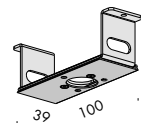

F6.222.30.D1	dimmi 1-10V dimmi 1-10V	G5	14/24W HE/HO	600mm
F6.222.30.D2	dimmi dali dimmi dali	G5	14/24W HE/HO	600mm
F6.222.31.D1	dimmi 1-10V dimmi 1-10V	G5	21/39W HE/HO	900mm
F6.222.31.D2	dimmi dali dimmi dali	G5	21/39W HE/HO	900mm
F6.222.32.D1	dimmi 1-10V dimmi 1-10V	G5	28/54W HE/HO	1200mm
F6.222.32.D2	dimmi dali dimmi dali	G5	28/54W HE/HO	1200mm
F6.222.33.D1	dimmi 1-10V dimmi 1-10V	G5	35/49W HE/HO	1500mm
F6.222.33.D2	dimmi dali dimmi dali	G5	35/49W HE/HO	1500mm

completi di coperchio in policarbonato
complete with polycarbonate cover

kit fluo 'tutta luce' con cablaggio entra/esci
'tutta luce' fluorescent kit with wiring in/out

bobine power led Ra95		24Vdc			CE	
F6.250.21.1	bobina power led 2700K Ra95 1050lm/m 13W/m power led coil 2700K Ra95 1050lm/m 13W/m	6000mm	0,6			
F6.250.22.1	bobina power led 3000K Ra95 1050lm/m 13W/m power led coil 3000K Ra95 1050lm/m 13W/m	6000mm	0,6			
F6.250.23.1	bobina power led 4000K Ra95 1050lm/m 13W/m power led coil 4000K Ra95 1050lm/m 13W/m	6000mm	0,6			
F6.250.24.1	bobina power led 5000K Ra95 1050lm/m 13W/m power led coil 5000K Ra95 1050lm/m 13W/m	6000mm	0,6			
	sezionabile ogni 33,33mm can be cut at 33,33mm intervals					
F6.250.25.1	bobina power led rgb R35-G185-B85 lm/m 14W/m power led coil rgb R35-G185-B85 lm/m 14W/m	6000mm	0,6			
	sezionabile ogni 98,33mm. can be cut at 98,33mm intervals. complete di circuito di stabilizzazione della corrente per garantire l'uniformità del flusso complete with circuit for stabilized current to ensure the uniformity of the luminous flux					

- 1** coperchio in alluminio 106x53
106x53 aluminium cover
- 2** binario 3-230V
track 3-230V
- 3** policarbonato 13x8
polycarbonate 13x8
- 4** policarbonato 106x53
polycarbonate 106x53
- 5** kit fluo
kit fluo