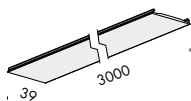

completi di coperchio in policarbonato
complete with polycarbonate cover

kit fluo 'tutta luce' con cablaggio entra/esci
'tutta luce' fluorescent kit with wiring in/out

bobine power led Ra95		24Vdc			CE	
F6.250.21.1	bobina power led 2700K Ra95 1050lm/m 13W/m power led coil 2700K Ra95 1050lm/m 13W/m	6000mm	0,6			
F6.250.22.1	bobina power led 3000K Ra95 1050lm/m 13W/m power led coil 3000K Ra95 1050lm/m 13W/m	6000mm	0,6			
F6.250.23.1	bobina power led 4000K Ra95 1050lm/m 13W/m power led coil 4000K Ra95 1050lm/m 13W/m	6000mm	0,6			
F6.250.24.1	bobina power led 5000K Ra95 1050lm/m 13W/m power led coil 5000K Ra95 1050lm/m 13W/m	6000mm	0,6			
	sezionabile ogni 33,33mm can be cut at 33,33mm intervals					
F6.250.25.1	bobina power led rgb R35-G185-B85 lm/m 14W/m power led coil rgb R35-G185-B85 lm/m 14W/m	6000mm	0,6			
	sezionabile ogni 98,33mm. can be cut at 98,33mm intervals. complete di circuito di stabilizzazione della corrente per garantire l'uniformità del flusso complete with circuit for stabilized current to ensure the uniformity of the luminous flux					

- 1** coperchio in alluminio 106x53
106x53 aluminium cover
- 2** binario 3-230V
track 3-230V
- 3** policarbonato 13x8
polycarbonate 13x8
- 4** policarbonato 106x53
polycarbonate 106x53
- 5** kit fluo
kit fluo