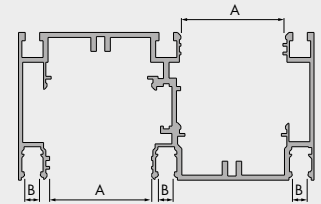

esplicativo gole 106x53
groove explanation 106x53