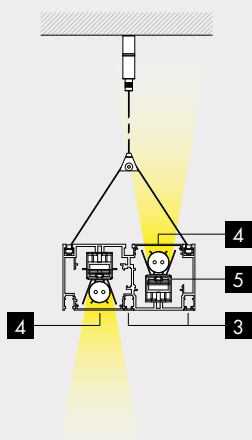

completi di coperchio in policarbonato
complete with polycarbonate cover

kit fluo 'tutta luce' con cablaggio entra/esci
'tutta luce' fluorescent kit with wiring in/out

bobine power led Ra95		24Vdc			CE	
F6.250.21.1	bobina power led 2700K Ra95 1050lm/m 13W/m power led coil 2700K Ra95 1050lm/m 13W/m	6000mm	0,6			
F6.250.22.1	bobina power led 3000K Ra95 1050lm/m 13W/m power led coil 3000K Ra95 1050lm/m 13W/m	6000mm	0,6			
F6.250.23.1	bobina power led 4000K Ra95 1050lm/m 13W/m power led coil 4000K Ra95 1050lm/m 13W/m	6000mm	0,6			
F6.250.24.1	bobina power led 5000K Ra95 1050lm/m 13W/m power led coil 5000K Ra95 1050lm/m 13W/m	6000mm	0,6			
	sezionabile ogni 33,33mm can be cut at 33,33mm intervals					
F6.250.25.1	bobina power led rgb R35-G185-B85 lm/m 14W/m power led coil rgb R35-G185-B85 lm/m 14W/m	6000mm	0,6			
	sezionabile ogni 98,33mm. can be cut at 98,33mm intervals. complete di circuito di stabilizzazione della corrente per garantire l'uniformità del flusso complete with circuit for stabilized current to ensure the uniformity of the luminous flux					

- 1** coperchio in alluminio 106x53
106x53 aluminium cover
- 2** binario 3-230V
track 3-230V
- 3** policarbonato 13x8
polycarbonate 13x8
- 4** policarbonato 106x53
polycarbonate 106x53
- 5** kit fluo
kit fluo