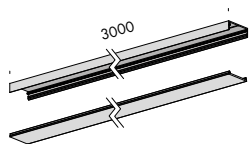

accessori. accessories.		CE	i
F6.209.90	profilo vuoto argento opaco con coperchio empty silver matt profile with cover	3000mm	2,0
F6.209.91	profilo vuoto bianco con coperchio empty white profile with cover	3000mm	2,0
F9.209.90	coppia giunti lineari c3 pair of straight joints c3		0,01
F9.209.98	coppia di tappi di chiusura argento opaco pair of silver matt closing caps		0,01
F9.209.99	coppia di tappi di chiusura bianco pair of white closing caps		0,01
F6.209.98	pallet 100 pz coperchio argento opaco pallet 100 pieces with matt silver cover	3000mm	250,0
F6.209.99	pallet 100 pz coperchio bianco pallet 100 pieces with white cover	3000mm	250,0