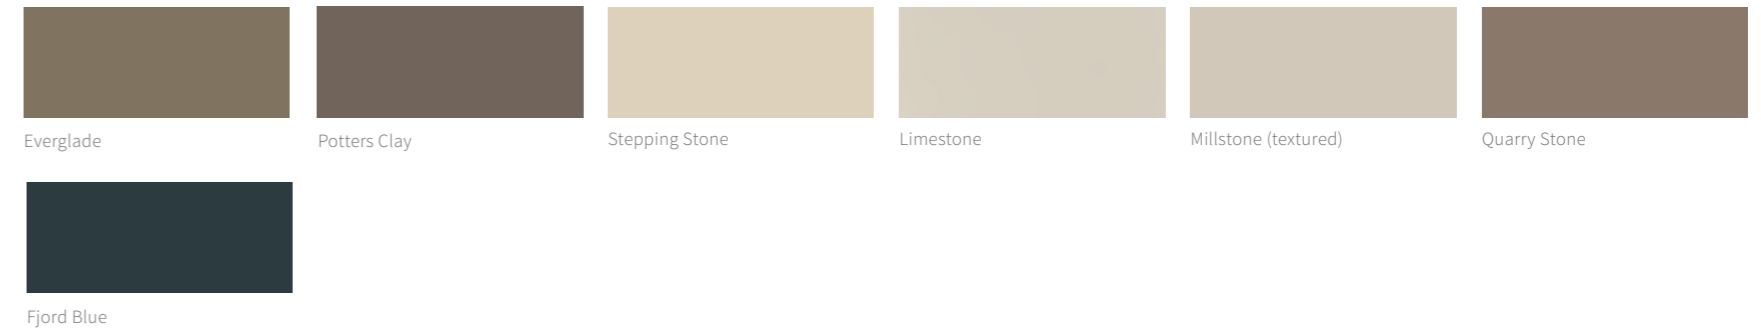

SATIN FINISH