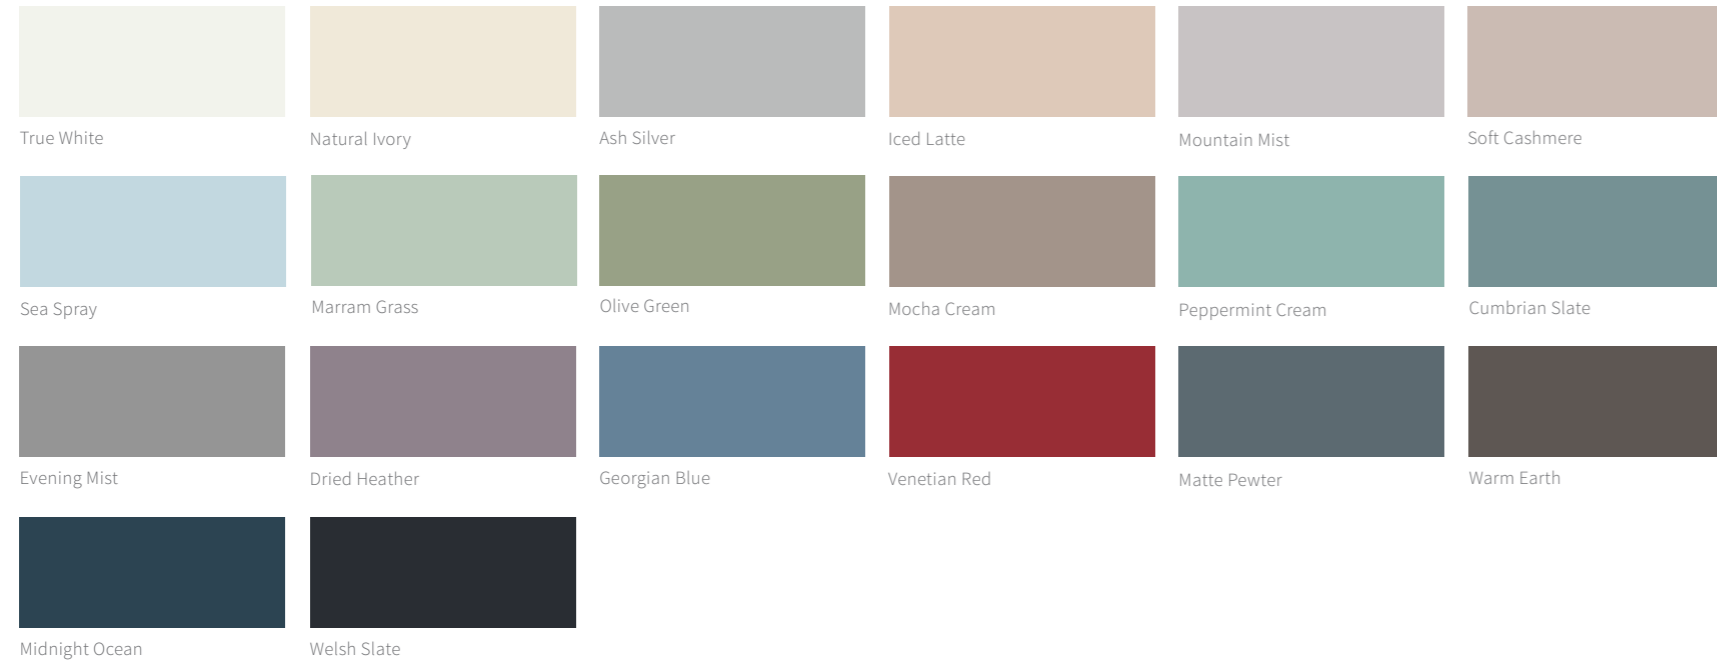

HARMONY
True White Matt In-Frame

LIBERTY
Natural Ivory Woodgrain

LIBERTY
Oak Woodgrain

NATURA
Natural Ivory
Ash Timber

NATURA
Oak Timber

20 PAINTED COLOURS

20 PAINTED COLOURS

20 PAINTED COLOURS

elegance
TIMELESS CLASSICS

SERENE
Natural Ivory Matt

HERITAGE
Natural Ivory
Ash Timber

HERITAGE
Pippy Oak

20 PAINTED COLOURS

COLOURS

Express the “art of living™” your way with our exciting range of vibrant colours.

What colour will your Virtu kitchen be?

Get inspired by browsing our complete range of colours on our website at: www.VirtuKitchens.uk/Colours

PAINTED COLOURS

20

COLOUR FINISHES

23

PAINTED COLOURS

Our Painted Colours provide a stylish palette of on trend and timeless colours to give your new kitchen a great look and a truly personal feel.

MATT FINISH

COLOUR FINISHES

Our Colour Finishes enable you to choose from a range of colours, textured woodgrain, satin and gloss finishes so you can introduce a feature furniture wall or island.

TEXTURED WOODGRAIN MATT FINISH