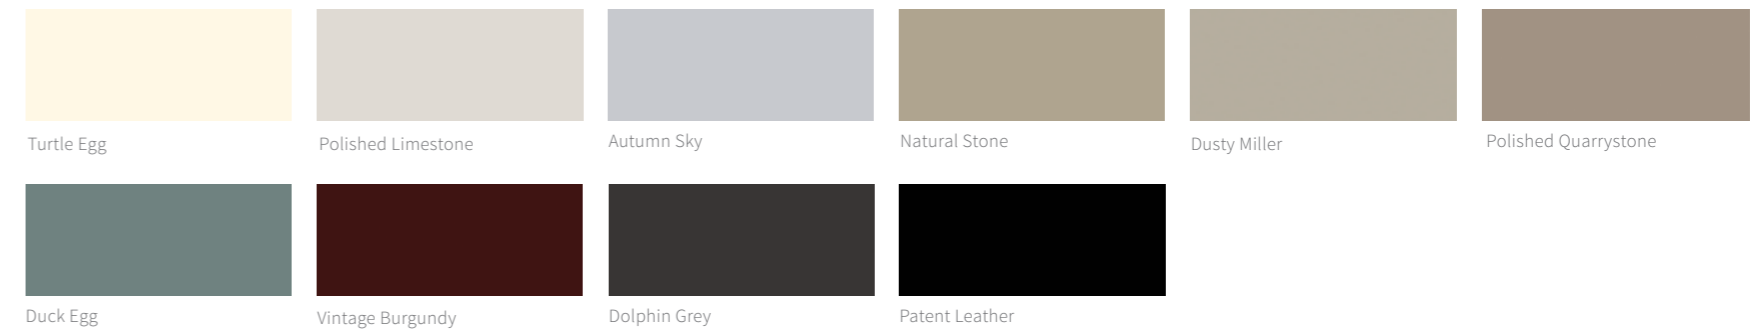

GLOSS FINISH